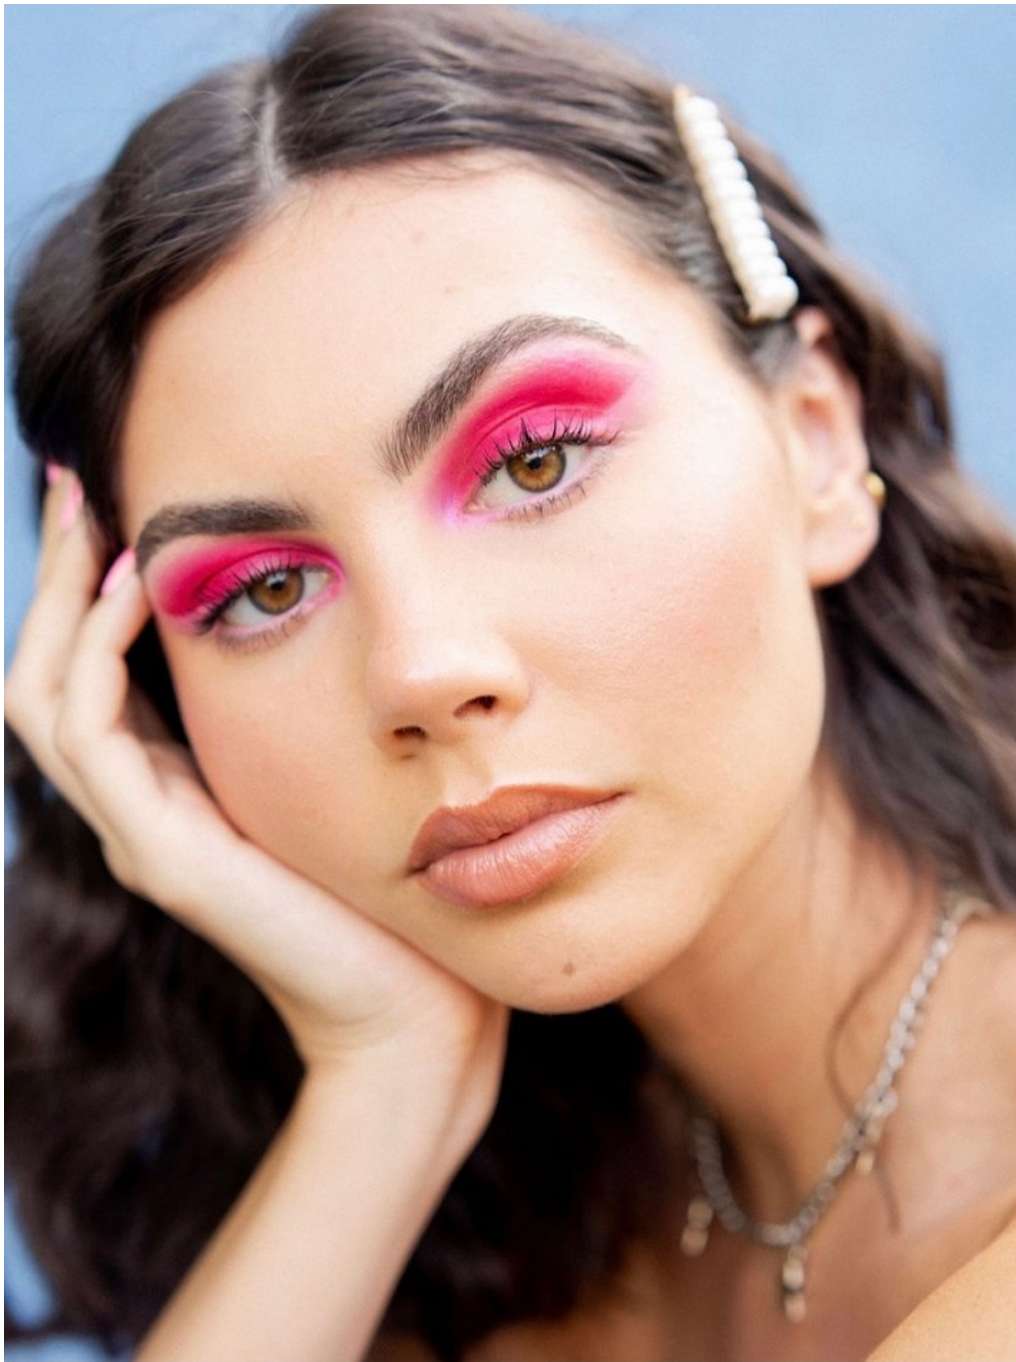

Hannah Anderson Height 5'11" | 180cm Bust 32" | 81cm Waist 24" | 61cm Hips 36" | 91cm
Dress 2 US | 32 EU Shoe 8 US | 39 EU Hair Brown Eyes Brown

Hannah Anderson   Height 5'11" | 180cm   Bust 32" | 81cm   Waist 24" | 61cm   Hips 36" | 91cm
Dress 2 US | 32 EU   Shoe 8 US | 39 EU   Hair Brown   Eyes Brown