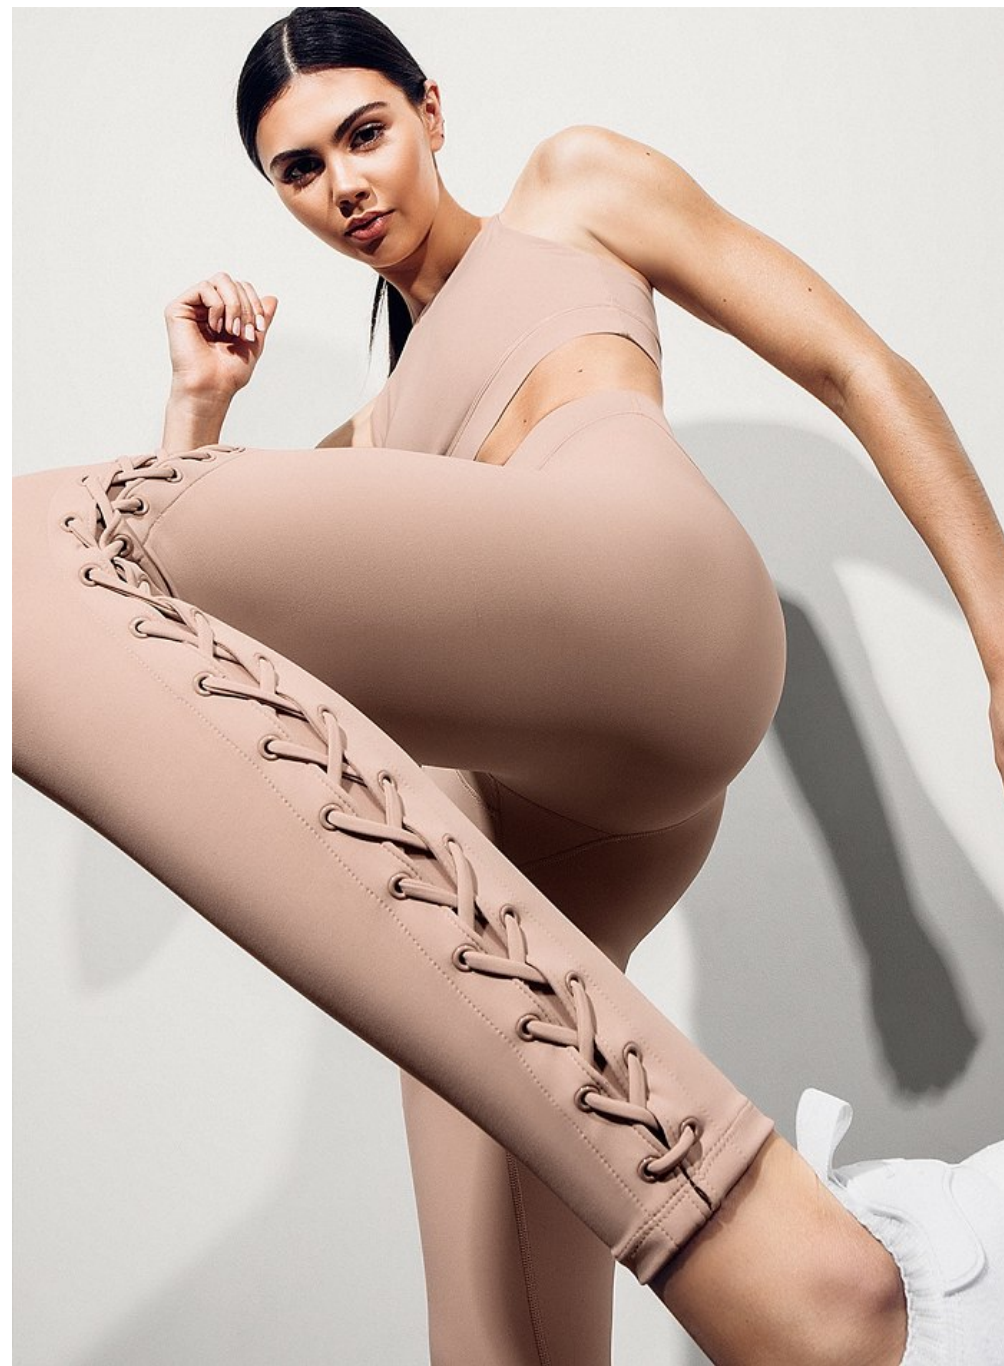

Hannah Anderson   Height 5'11" | 180cm   Bust 32" | 81cm   Waist 24" | 61cm   Hips 36" | 91cm
Dress 2 US | 32 EU   Shoe 8 US | 39 EU   Hair Brown   Eyes Brown

CGM
CAROLINE GLEASON
MANAGEMENT