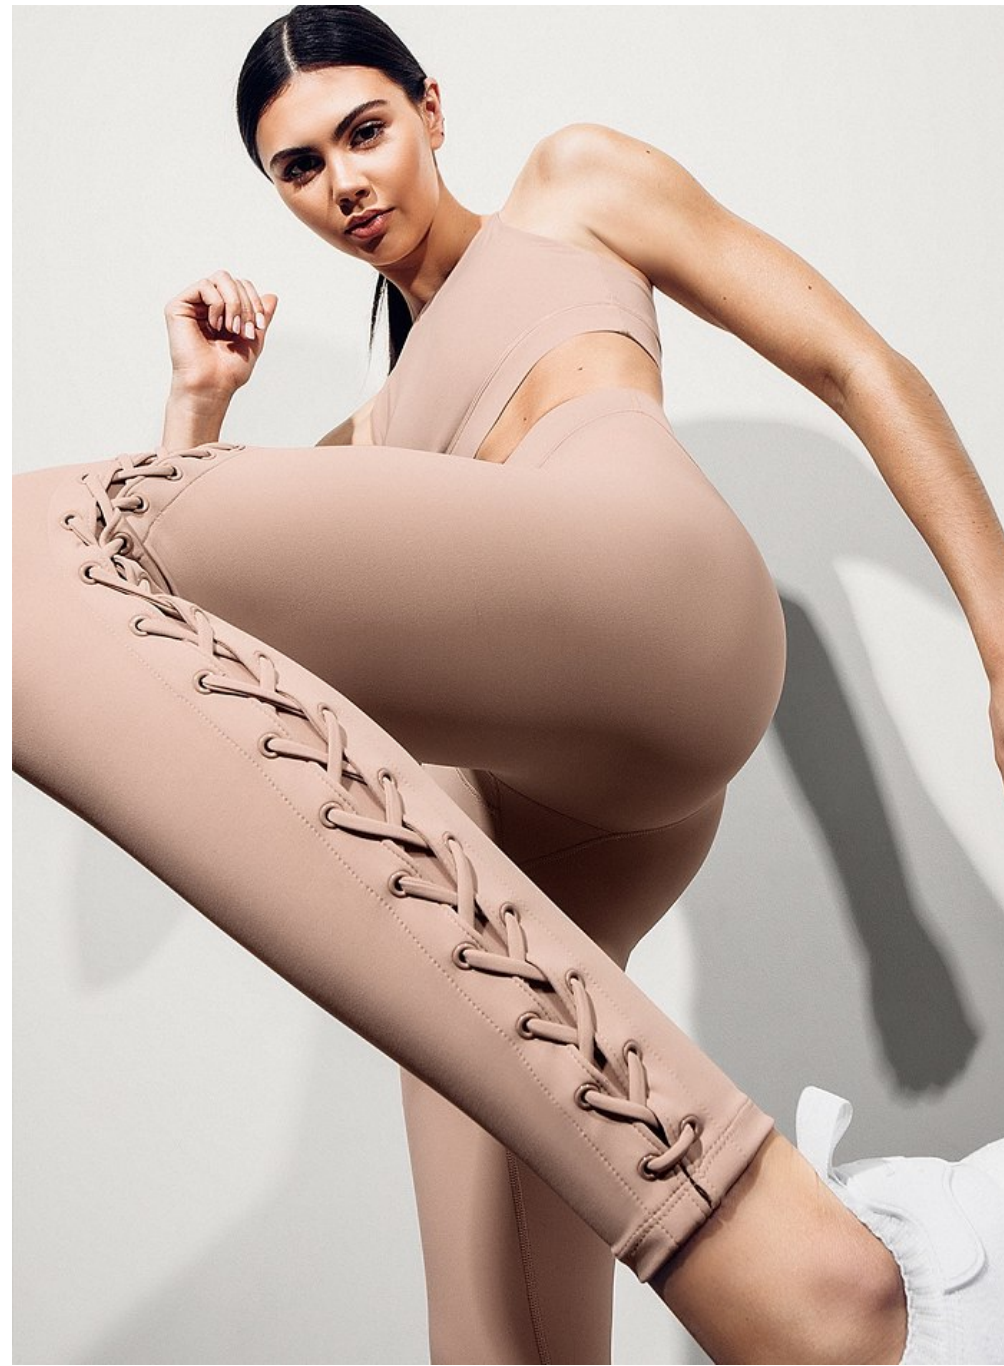

Hannah Anderson   Height 5'11" | 180cm   Bust 32" | 81cm   Waist 24" | 61cm   Hips 36" | 91cm
Dress 2 US | 32 EU   Shoe 8 US | 39 EU   Hair Brown   Eyes Brown

CGM
CAROLINE GLEASON
MANAGEMENT