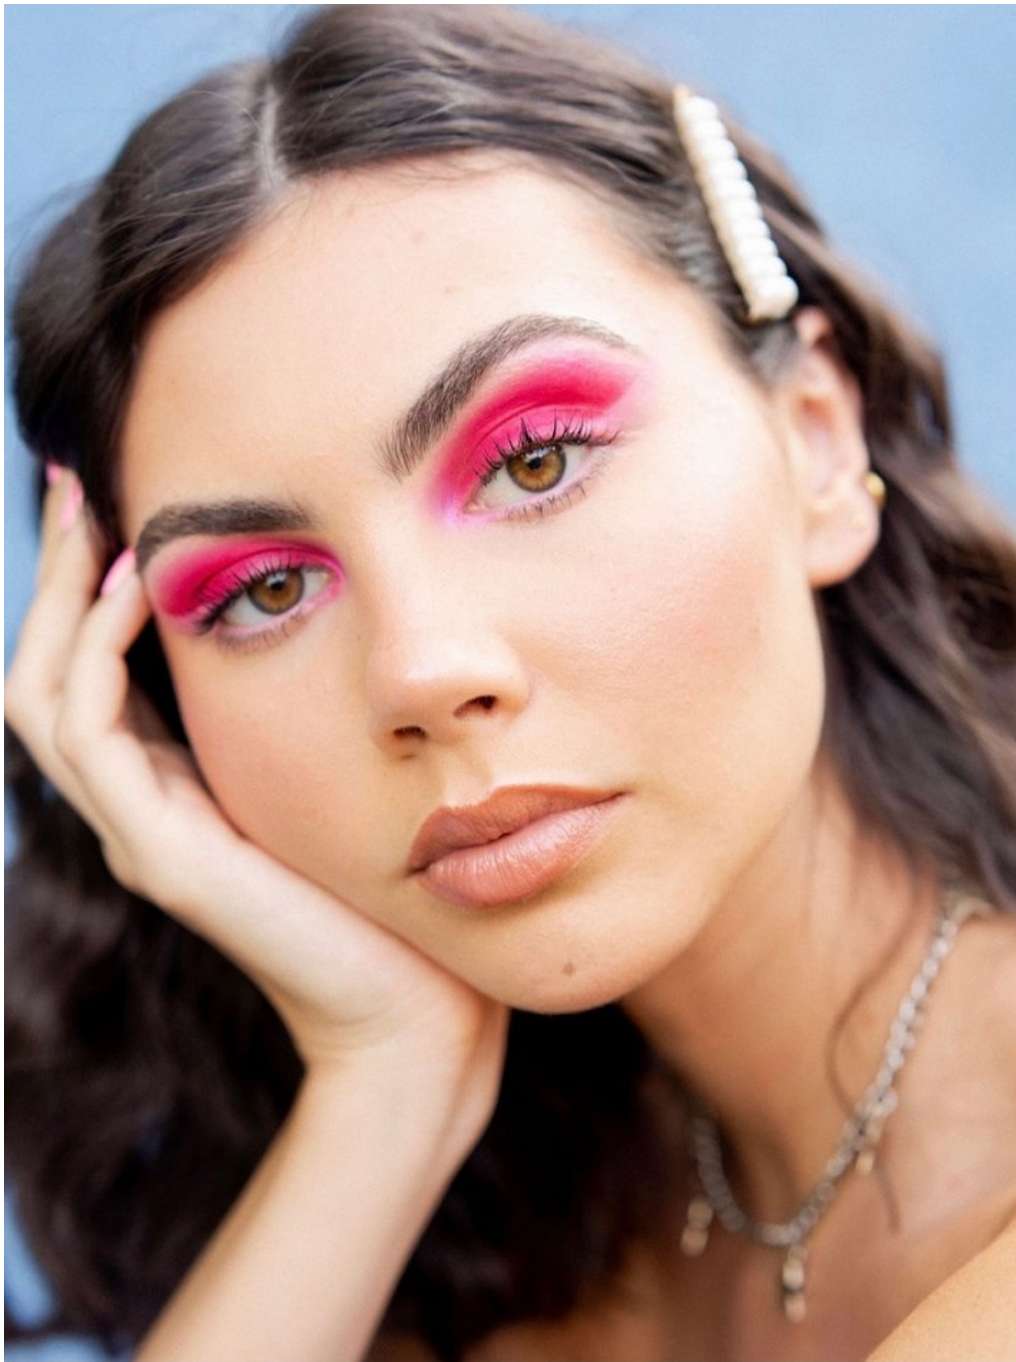

Hannah Anderson   Height 5'11" | 180cm   Bust 32" | 81cm   Waist 24" | 61cm   Hips 36" | 91cm
Dress 2 US | 32 EU   Shoe 8 US | 39 EU   Hair Brown   Eyes Brown