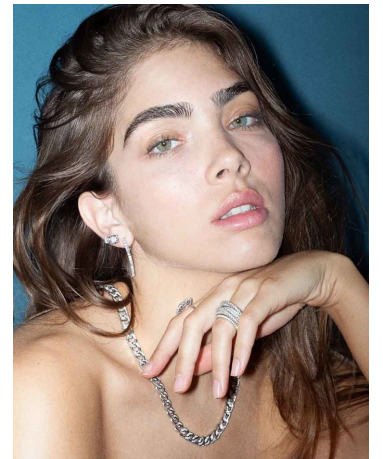

Michal Idan Height 5'8" | 173cm Bust 32" | 81cm Waist 24" | 61cm Hips 35" | 89cm
Dress 4 US | 34 EU Shoe 8.5 US | 39.5 EU Hair Light Brown Eyes Green

Michal Idan Height 5'8" | 173cm Bust 32" | 81cm Waist 24" | 61cm Hips 35" | 89cm
Dress 4 US | 34 EU Shoe 8.5 US | 39.5 EU Hair Light Brown Eyes Green