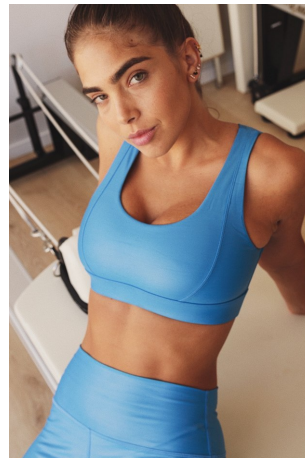

Michal Idan Height 5'8" | 173cm Bust 32" | 81cm Waist 24" | 61cm Hips 35" | 89cm
 Dress 4 US | 34 EU Shoe 8.5 US | 39.5 EU Hair Light Brown Eyes Green

Michal Idan Height 5'8" | 173cm Bust 32" | 81cm Waist 24" | 61cm Hips 35" | 89cm
Dress 4 US | 34 EU Shoe 8.5 US | 39.5 EU Hair Light Brown Eyes Green

Michal Idan Height 5'8" | 173cm Bust 32" | 81cm Waist 24" | 61cm Hips 35" | 89cm
Dress 4 US | 34 EU Shoe 8.5 US | 39.5 EU Hair Light Brown Eyes Green