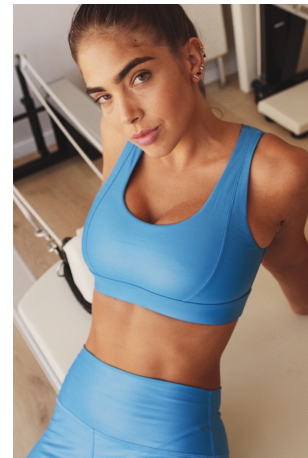

Michal Idan Height 5'8" | 173cm Bust 32" | 81cm Waist 24" | 61cm Hips 35" | 89cm
Dress 4 US | 34 EU Shoe 8.5 US | 39.5 EU Hair Light Brown Eyes Green

Michal Idan Height 5'8" | 173cm Bust 32" | 81cm Waist 24" | 61cm Hips 35" | 89cm
Dress 4 US | 34 EU Shoe 8.5 US | 39.5 EU Hair Light Brown Eyes Green