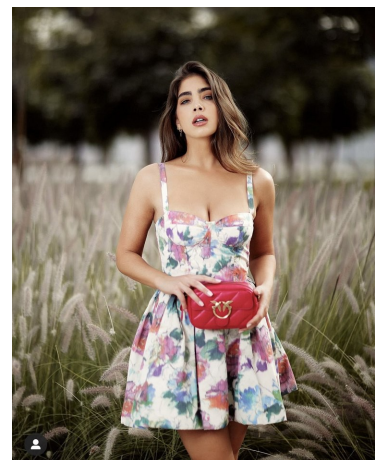

Michal Idan Height 5'8" | 173cm Bust 32" | 81cm Waist 24" | 61cm Hips 35" | 89cm  
Dress 4 US | 34 EU Shoe 8.5 US | 39.5 EU Hair Light Brown Eyes Green

Michal Idan    Height 5'8" | 173cm    Bust 32" | 81cm    Waist 24" | 61cm    Hips 35" | 89cm  
Dress 4 US | 34 EU    Shoe 8.5 US | 39.5 EU    Hair Light Brown    Eyes Green