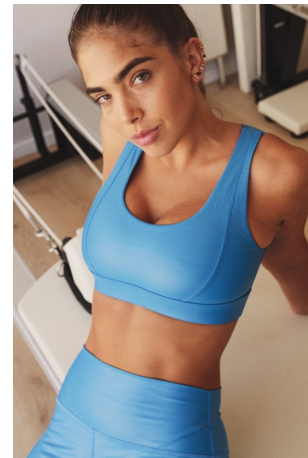

Michal Idan Height 5'8" | 173cm Bust 32" | 81cm Waist 24" | 61cm Hips 35" | 89cm  
Dress 4 US | 34 EU Shoe 8.5 US | 39.5 EU Hair Light Brown Eyes Green

Michal Idan    Height 5'8" | 173cm    Bust 32" | 81cm    Waist 24" | 61cm    Hips 35" | 89cm  
Dress 4 US | 34 EU    Shoe 8.5 US | 39.5 EU    Hair Light Brown    Eyes Green