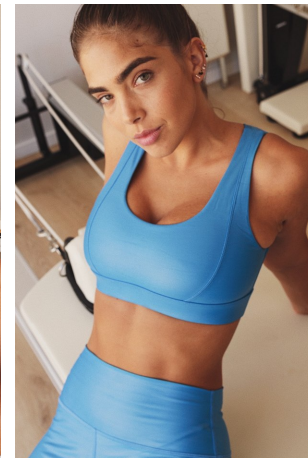

Michal Idan Height 5'8" | 173cm Bust 32" | 81cm Waist 24" | 61cm Hips 35" | 89cm
 Dress 4 US | 34 EU Shoe 8.5 US | 39.5 EU Hair Light Brown Eyes Green

Michal Idan Height 5'8" | 173cm Bust 32" | 81cm Waist 24" | 61cm Hips 35" | 89cm
Dress 4 US | 34 EU Shoe 8.5 US | 39.5 EU Hair Light Brown Eyes Green