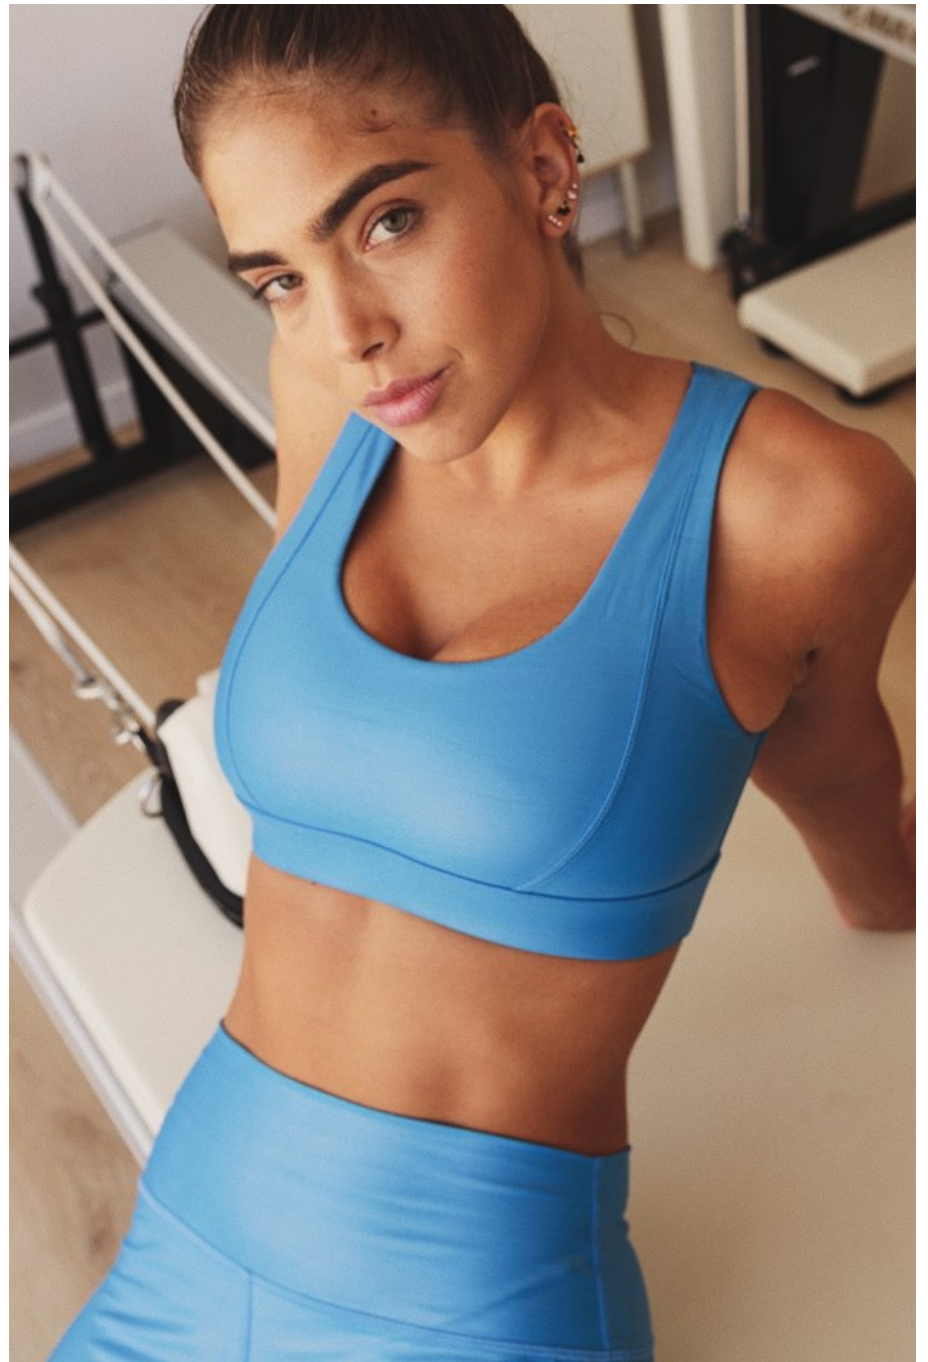

Michal Idan Height 5'8" | 173cm Bust 32" | 81cm Waist 24" | 61cm Hips 35" | 89cm
Dress 4 US | 34 EU Shoe 8.5 US | 39.5 EU Hair Light Brown Eyes Green