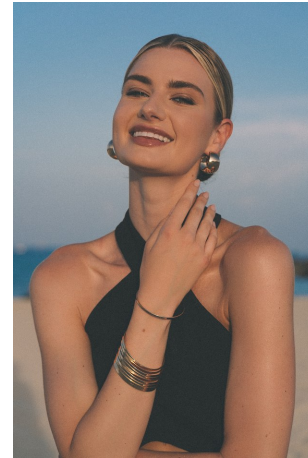

Tiff Taylor Height 5'11" | 180cm Bust 34" | 86cm Waist 24" | 61cm Hips 36" | 92cm
Dress 4 US | 34 EU Shoe 10 US | 41 EU Hair Blonde Eyes Green

Tiff Taylor Height 5'11" | 180cm Bust 34" | 86cm Waist 24" | 61cm Hips 36" | 92cm
 Dress 4 US | 34 EU Shoe 10 US | 41 EU Hair Blonde Eyes Green