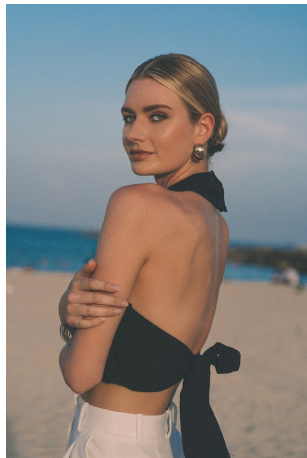

Tiff Taylor Height 5'11" | 180cm Bust 34" | 86cm Waist 24" | 61cm Hips 36" | 92cm
Dress 4 US | 34 EU Shoe 10 US | 41 EU Hair Blonde Eyes Green

Tiff Taylor Height 5'11" | 180cm Bust 34" | 86cm Waist 24" | 61cm Hips 36" | 92cm
 Dress 4 US | 34 EU Shoe 10 US | 41 EU Hair Blonde Eyes Green