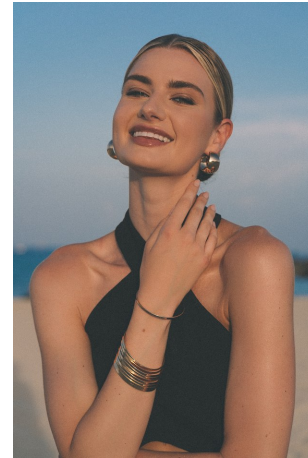

Tiff Taylor Height 5'11" | 180cm Bust 34" | 86cm Waist 24" | 61cm Hips 36" | 92cm  
Dress 4 US | 34 EU Shoe 10 US | 41 EU Hair Blonde Eyes Green

Tiff Taylor Height 5'11" | 180cm Bust 34" | 86cm Waist 24" | 61cm Hips 36" | 92cm  
 Dress 4 US | 34 EU Shoe 10 US | 41 EU Hair Blonde Eyes Green