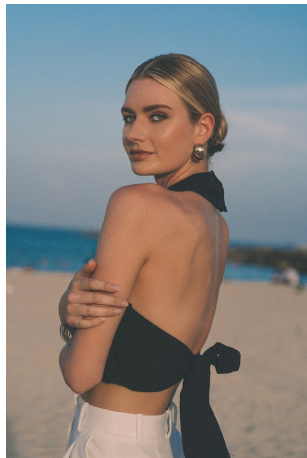

Tiff Taylor Height 5'11" | 180cm Bust 34" | 86cm Waist 24" | 61cm Hips 36" | 92cm  
Dress 4 US | 34 EU Shoe 10 US | 41 EU Hair Blonde Eyes Green

Tiff Taylor Height 5'11" | 180cm Bust 34" | 86cm Waist 24" | 61cm Hips 36" | 92cm  
 Dress 4 US | 34 EU Shoe 10 US | 41 EU Hair Blonde Eyes Green