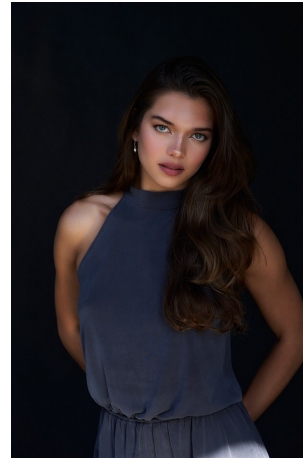

Paloma Rossano   Height 5'7" | 170cm   Bust 32" | 81cm   Waist 24" | 61cm   Hips 34" | 86cm  
Dress 2 US | 32 EU   Shoe 8 US | 39 EU   Hair Brown   Eyes Blue

Paloma Rossano Height 5'7" | 170cm Bust 32" | 81cm Waist 24" | 61cm Hips 34" | 86cm  
Dress 2 US | 32 EU Shoe 8 US | 39 EU Hair Brown Eyes Blue

Paloma Rossano   Height 5'7" | 170cm   Bust 32" | 81cm   Waist 24" | 61cm   Hips 34" | 86cm  
Dress 2 US | 32 EU   Shoe 8 US | 39 EU   Hair Brown   Eyes Blue