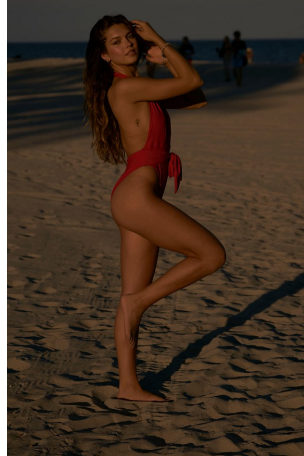

Paloma Rossano Height 5'7" | 170cm Bust 32" | 81cm Waist 24" | 61cm Hips 34" | 86cm
Dress 2 US | 32 EU Shoe 8 US | 39 EU Hair Brown Eyes Blue

Paloma Rossano Height 5'7" | 170cm Bust 32" | 81cm Waist 24" | 61cm Hips 34" | 86cm
Dress 2 US | 32 EU Shoe 8 US | 39 EU Hair Brown Eyes Blue

Paloma Rossano Height 5'7" | 170cm Bust 32" | 81cm Waist 24" | 61cm Hips 34" | 86cm
Dress 2 US | 32 EU Shoe 8 US | 39 EU Hair Brown Eyes Blue