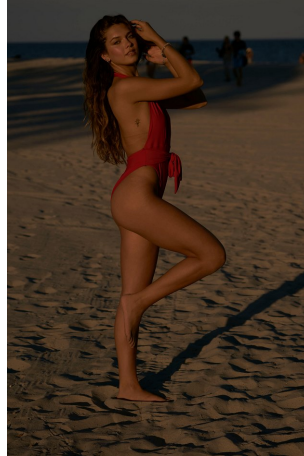

Paloma Rossano   Height 5'7" | 170cm   Bust 32" | 81cm   Waist 24" | 61cm   Hips 34" | 86cm  
Dress 2 US | 32 EU   Shoe 8 US | 39 EU   Hair Brown   Eyes Blue

Paloma Rossano Height 5'7" | 170cm Bust 32" | 81cm Waist 24" | 61cm Hips 34" | 86cm  
Dress 2 US | 32 EU Shoe 8 US | 39 EU Hair Brown Eyes Blue

Paloma Rossano   Height 5'7" | 170cm   Bust 32" | 81cm   Waist 24" | 61cm   Hips 34" | 86cm  
Dress 2 US | 32 EU   Shoe 8 US | 39 EU   Hair Brown   Eyes Blue