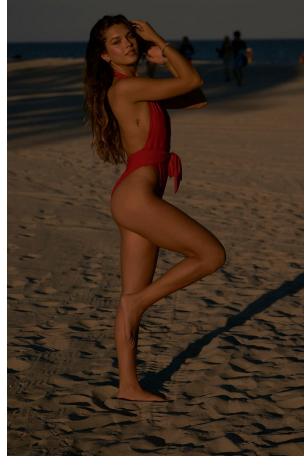

Paloma Rossano   Height 5'7" | 170cm   Bust 32" | 81cm   Waist 24" | 61cm   Hips 34" | 86cm  
Dress 2 US | 32 EU   Shoe 8 US | 39 EU   Hair Brown   Eyes Blue

Paloma Rossano Height 5'7" | 170cm Bust 32" | 81cm Waist 24" | 61cm Hips 34" | 86cm  
Dress 2 US | 32 EU Shoe 8 US | 39 EU Hair Brown Eyes Blue

Paloma Rossano    Height 5'7" | 170cm    Bust 32" | 81cm    Waist 24" | 61cm    Hips 34" | 86cm  
Dress 2 US | 32 EU    Shoe 8 US | 39 EU    Hair Brown    Eyes Blue