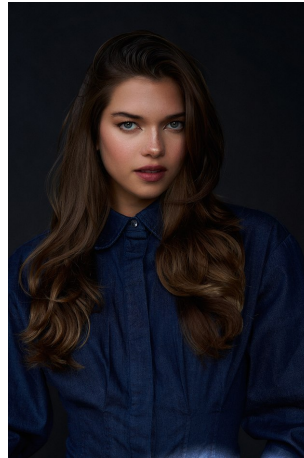

Paloma Rossano Height 5'7" | 170cm Bust 32" | 81cm Waist 24" | 61cm Hips 34" | 86cm
Dress 2 US | 32 EU Shoe 8 US | 39 EU Hair Brown Eyes Blue

Paloma Rossano Height 5'7" | 170cm Bust 32" | 81cm Waist 24" | 61cm Hips 34" | 86cm
Dress 2 US | 32 EU Shoe 8 US | 39 EU Hair Brown Eyes Blue

Paloma Rossano Height 5'7" | 170cm Bust 32" | 81cm Waist 24" | 61cm Hips 34" | 86cm
Dress 2 US | 32 EU Shoe 8 US | 39 EU Hair Brown Eyes Blue