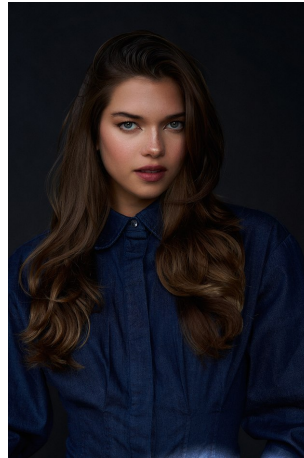

Paloma Rossano   Height 5'7" | 170cm   Bust 32" | 81cm   Waist 24" | 61cm   Hips 34" | 86cm  
Dress 2 US | 32 EU   Shoe 8 US | 39 EU   Hair Brown   Eyes Blue

Paloma Rossano Height 5'7" | 170cm Bust 32" | 81cm Waist 24" | 61cm Hips 34" | 86cm  
Dress 2 US | 32 EU Shoe 8 US | 39 EU Hair Brown Eyes Blue

Paloma Rossano    Height 5'7" | 170cm    Bust 32" | 81cm    Waist 24" | 61cm    Hips 34" | 86cm  
Dress 2 US | 32 EU    Shoe 8 US | 39 EU    Hair Brown    Eyes Blue