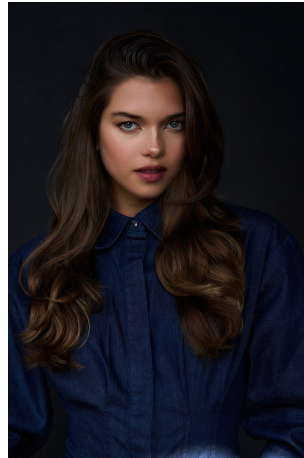

Paloma Rossano   Height 5'7" | 170cm   Bust 32" | 81cm   Waist 24" | 61cm   Hips 34" | 86cm  
Dress 2 US | 32 EU   Shoe 8 US | 39 EU   Hair Brown   Eyes Blue

Paloma Rossano Height 5'7" | 170cm Bust 32" | 81cm Waist 24" | 61cm Hips 34" | 86cm  
Dress 2 US | 32 EU Shoe 8 US | 39 EU Hair Brown Eyes Blue

Paloma Rossano   Height 5'7" | 170cm   Bust 32" | 81cm   Waist 24" | 61cm   Hips 34" | 86cm  
Dress 2 US | 32 EU   Shoe 8 US | 39 EU   Hair Brown   Eyes Blue