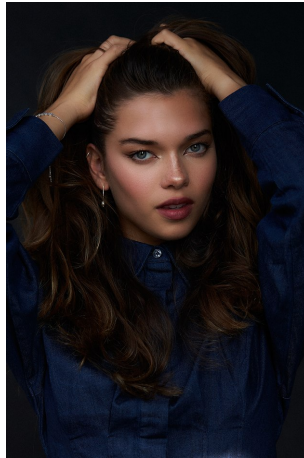

Paloma Rossano Height 5'7" | 170cm Bust 32" | 81cm Waist 24" | 61cm Hips 34" | 86cm
Dress 2 US | 32 EU Shoe 8 US | 39 EU Hair Brown Eyes Blue

Paloma Rossano Height 5'7" | 170cm Bust 32" | 81cm Waist 24" | 61cm Hips 34" | 86cm
Dress 2 US | 32 EU Shoe 8 US | 39 EU Hair Brown Eyes Blue

Paloma Rossano Height 5'7" | 170cm Bust 32" | 81cm Waist 24" | 61cm Hips 34" | 86cm
Dress 2 US | 32 EU Shoe 8 US | 39 EU Hair Brown Eyes Blue