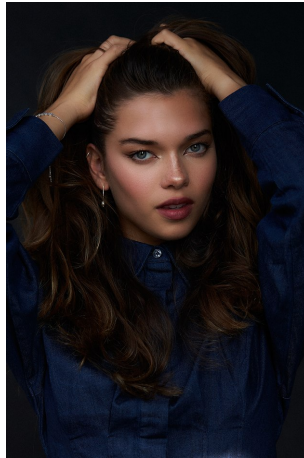

Paloma Rossano   Height 5'7" | 170cm   Bust 32" | 81cm   Waist 24" | 61cm   Hips 34" | 86cm  
Dress 2 US | 32 EU   Shoe 8 US | 39 EU   Hair Brown   Eyes Blue

Paloma Rossano Height 5'7" | 170cm Bust 32" | 81cm Waist 24" | 61cm Hips 34" | 86cm  
Dress 2 US | 32 EU Shoe 8 US | 39 EU Hair Brown Eyes Blue

Paloma Rossano    Height 5'7" | 170cm    Bust 32" | 81cm    Waist 24" | 61cm    Hips 34" | 86cm  
Dress 2 US | 32 EU    Shoe 8 US | 39 EU    Hair Brown    Eyes Blue