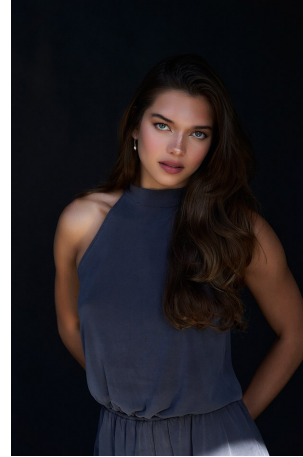

Paloma Rossano Height 5'7" | 170cm Bust 32" | 81cm Waist 24" | 61cm Hips 34" | 86cm
Dress 2 US | 32 EU Shoe 8 US | 39 EU Hair Brown Eyes Blue

Paloma Rossano Height 5'7" | 170cm Bust 32" | 81cm Waist 24" | 61cm Hips 34" | 86cm
Dress 2 US | 32 EU Shoe 8 US | 39 EU Hair Brown Eyes Blue

Paloma Rossano Height 5'7" | 170cm Bust 32" | 81cm Waist 24" | 61cm Hips 34" | 86cm
Dress 2 US | 32 EU Shoe 8 US | 39 EU Hair Brown Eyes Blue