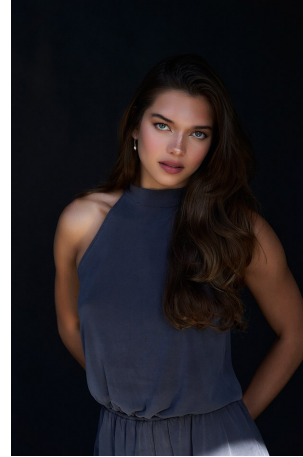

Paloma Rossano   Height 5'7" | 170cm   Bust 32" | 81cm   Waist 24" | 61cm   Hips 34" | 86cm  
Dress 2 US | 32 EU   Shoe 8 US | 39 EU   Hair Brown   Eyes Blue

Paloma Rossano Height 5'7" | 170cm Bust 32" | 81cm Waist 24" | 61cm Hips 34" | 86cm  
Dress 2 US | 32 EU Shoe 8 US | 39 EU Hair Brown Eyes Blue

Paloma Rossano    Height 5'7" | 170cm    Bust 32" | 81cm    Waist 24" | 61cm    Hips 34" | 86cm  
Dress 2 US | 32 EU    Shoe 8 US | 39 EU    Hair Brown    Eyes Blue