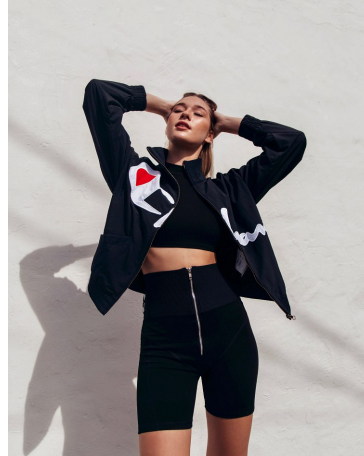

Kayla Jones Height 5'7.5" | 171cm Bust 34" | 86cm Waist 24" | 61cm Hips 35" | 89cm
Dress 4 US | 34 EU Shoe 7.5 US | 38.5 EU Hair Blonde Eyes Brown