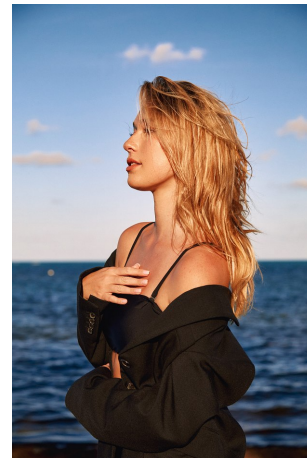

Kayla Jones Height 5'7.5" | 171cm Bust 34" | 86cm Waist 24" | 61cm Hips 35" | 89cm
Dress 4 US | 34 EU Shoe 7.5 US | 38.5 EU Hair Blonde Eyes Brown

Kayla Jones Height 5'7.5" | 171cm Bust 34" | 86cm Waist 24" | 61cm Hips 35" | 89cm
Dress 4 US | 34 EU Shoe 7.5 US | 38.5 EU Hair Blonde Eyes Brown