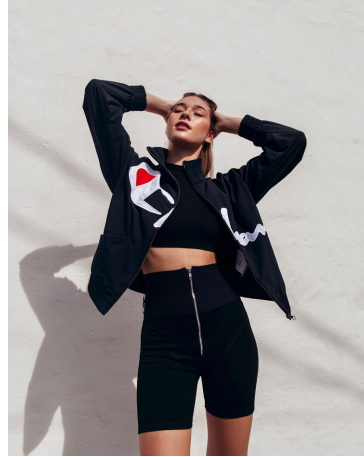

Kayla Jones Height 5'7.5" | 171cm Bust 34" | 86cm Waist 24" | 61cm Hips 35" | 89cm
Dress 4 US | 34 EU Shoe 7.5 US | 38.5 EU Hair Blonde Eyes Brown