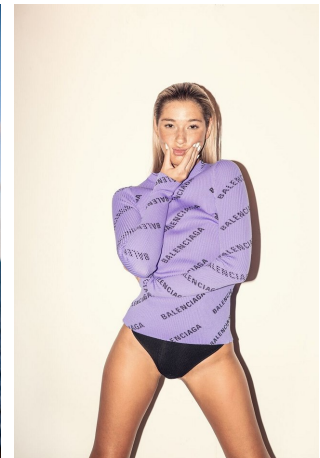

Kayla Jones Height 5'7.5" | 171cm Bust 34" | 86cm Waist 24" | 61cm Hips 35" | 89cm  
Dress 4 US | 34 EU Shoe 7.5 US | 38.5 EU Hair Blonde Eyes Brown

Kayla Jones Height 5'7.5" | 171cm Bust 34" | 86cm Waist 24" | 61cm Hips 35" | 89cm  
Dress 4 US | 34 EU Shoe 7.5 US | 38.5 EU Hair Blonde Eyes Brown