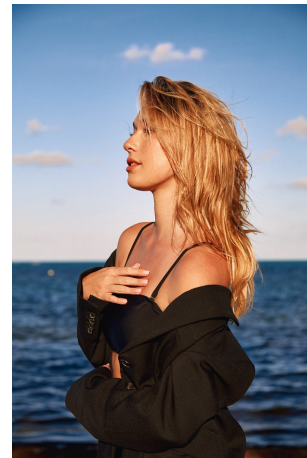

Kayla Jones Height 5'7.5" | 171cm Bust 34" | 86cm Waist 24" | 61cm Hips 35" | 89cm  
Dress 4 US | 34 EU Shoe 7.5 US | 38.5 EU Hair Blonde Eyes Brown

Kayla Jones Height 5'7.5" | 171cm Bust 34" | 86cm Waist 24" | 61cm Hips 35" | 89cm  
Dress 4 US | 34 EU Shoe 7.5 US | 38.5 EU Hair Blonde Eyes Brown