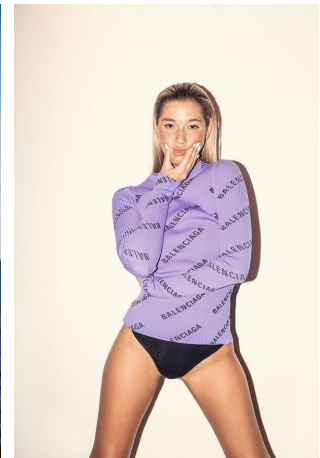

Kayla Jones Height 5'7.5" | 171cm Bust 34" | 86cm Waist 24" | 61cm Hips 35" | 89cm
Dress 4 US | 34 EU Shoe 7.5 US | 38.5 EU Hair Blonde Eyes Brown

Kayla Jones Height 5'7.5" | 171cm Bust 34" | 86cm Waist 24" | 61cm Hips 35" | 89cm
Dress 4 US | 34 EU Shoe 7.5 US | 38.5 EU Hair Blonde Eyes Brown