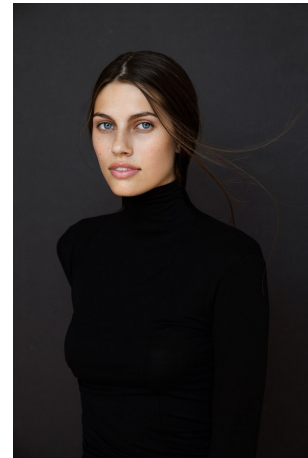

Libby Stuart   Height 5'9.5" | 177cm   Bust 32" | 81cm   Waist 25" | 63cm   Hips 36" | 91cm  
Dress 2 US | 32 EU   Shoe 9 US | 40 EU   Hair Brown   Eyes Blue

Libby Stuart   Height 5'9.5" | 177cm   Bust 32" | 81cm   Waist 25" | 63cm   Hips 36" | 91cm  
 Dress 2 US | 32 EU   Shoe 9 US | 40 EU   Hair Brown   Eyes Blue