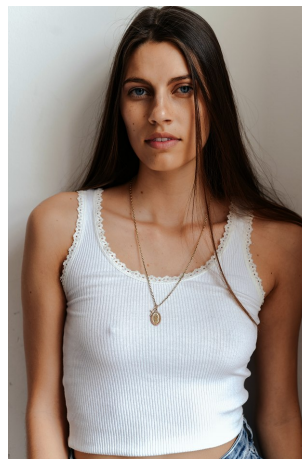

Libby Stuart   Height 5'9.5" | 177cm   Bust 32" | 81cm   Waist 25" | 63cm   Hips 36" | 91cm
Dress 2 US | 32 EU   Shoe 9 US | 40 EU   Hair Brown   Eyes Blue