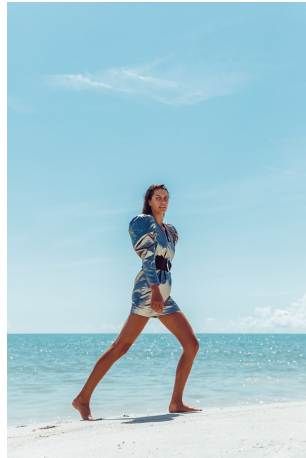

Libby Stuart   Height 5'9.5" | 177cm   Bust 32" | 81cm   Waist 25" | 63cm   Hips 36" | 91cm  
Dress 2 US | 32 EU   Shoe 9 US | 40 EU   Hair Brown   Eyes Blue

Libby Stuart   Height 5'9.5" | 177cm   Bust 32" | 81cm   Waist 25" | 63cm   Hips 36" | 91cm  
 Dress 2 US | 32 EU   Shoe 9 US | 40 EU   Hair Brown   Eyes Blue