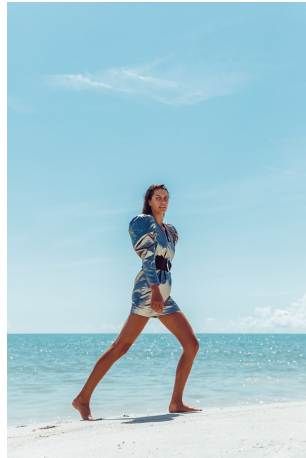

Libby Stuart Height 5'9.5" | 177cm Bust 32" | 81cm Waist 25" | 63cm Hips 36" | 91cm
Dress 2 US | 32 EU Shoe 9 US | 40 EU Hair Brown Eyes Blue

Libby Stuart Height 5'9.5" | 177cm Bust 32" | 81cm Waist 25" | 63cm Hips 36" | 91cm
 Dress 2 US | 32 EU Shoe 9 US | 40 EU Hair Brown Eyes Blue