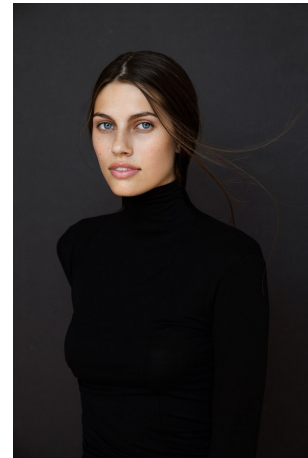

Libby Stuart Height 5'9.5" | 177cm Bust 32" | 81cm Waist 25" | 63cm Hips 36" | 91cm
Dress 2 US | 32 EU Shoe 9 US | 40 EU Hair Brown Eyes Blue

Libby Stuart Height 5'9.5" | 177cm Bust 32" | 81cm Waist 25" | 63cm Hips 36" | 91cm
 Dress 2 US | 32 EU Shoe 9 US | 40 EU Hair Brown Eyes Blue