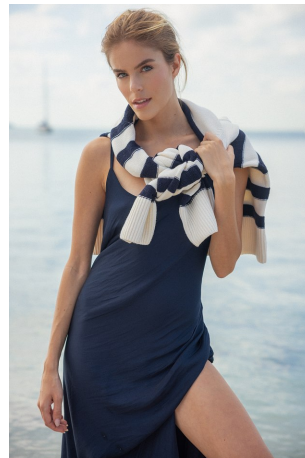

Brooklyn Paleczny    Height 5'8" | 173cm    Bust 32" | 81cm    Waist 24" | 61cm    Hips 34" | 86cm  
Dress 2 US | 32 EU    Shoe 8 US | 39 EU    Hair Blonde    Eyes Green

Brooklyn Paleczny Height 5'8" | 173cm Bust 32" | 81cm Waist 24" | 61cm Hips 34" | 86cm  
Dress 2 US | 32 EU Shoe 8 US | 39 EU Hair Blonde Eyes Green