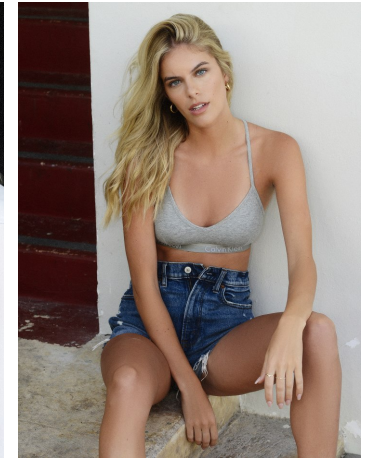

Brooklyn Paleczny Height 5'8" | 173cm Bust 32" | 81cm Waist 24" | 61cm Hips 34" | 86cm
Dress 2 US | 32 EU Shoe 8 US | 39 EU Hair Blonde Eyes Green

Brooklyn Paleczny Height 5'8" | 173cm Bust 32" | 81cm Waist 24" | 61cm Hips 34" | 86cm
Dress 2 US | 32 EU Shoe 8 US | 39 EU Hair Blonde Eyes Green