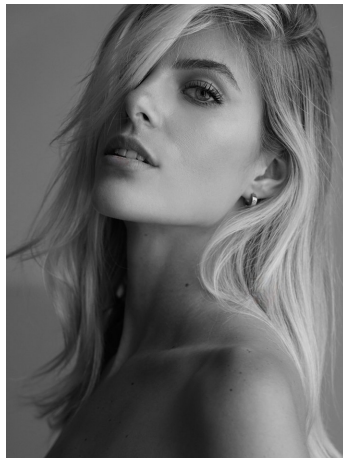

Brooklyn Paleczny Height 5'8" | 173cm Bust 32" | 81cm Waist 24" | 61cm Hips 34" | 86cm
Dress 2 US | 32 EU Shoe 8 US | 39 EU Hair Blonde Eyes Green

Brooklyn Paleczny Height 5'8" | 173cm Bust 32" | 81cm Waist 24" | 61cm Hips 34" | 86cm
Dress 2 US | 32 EU Shoe 8 US | 39 EU Hair Blonde Eyes Green