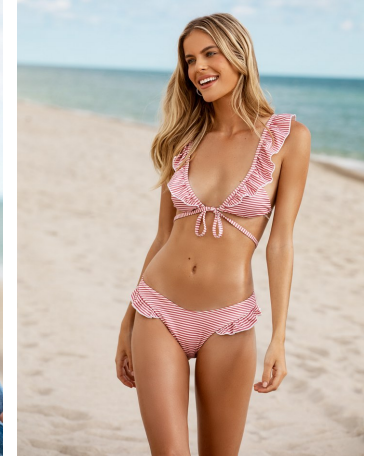

Brooklyn Paleczny Height 5'8" | 173cm Bust 32" | 81cm Waist 24" | 61cm Hips 34" | 86cm
Dress 2 US | 32 EU Shoe 8 US | 39 EU Hair Blonde Eyes Green