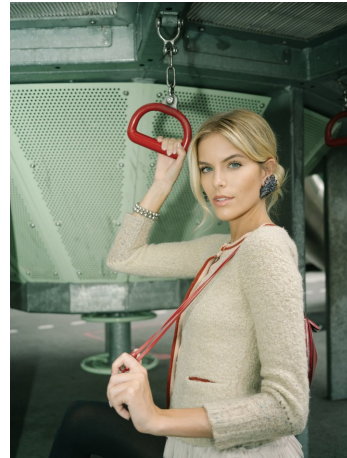

Brooklyn Paleczny Height 5'8" | 173cm Bust 32" | 81cm Waist 24" | 61cm Hips 34" | 86cm
Dress 2 US | 32 EU Shoe 8 US | 39 EU Hair Blonde Eyes Green

Brooklyn Paleczny Height 5'8" | 173cm Bust 32" | 81cm Waist 24" | 61cm Hips 34" | 86cm
Dress 2 US | 32 EU Shoe 8 US | 39 EU Hair Blonde Eyes Green