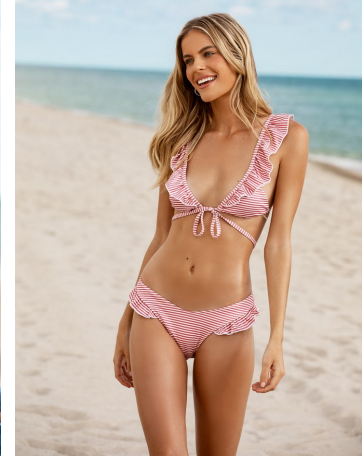

Brooklyn Paleczny Height 5'8" | 173cm Bust 32" | 81cm Waist 24" | 61cm Hips 34" | 86cm
Dress 2 US | 32 EU Shoe 8 US | 39 EU Hair Blonde Eyes Green