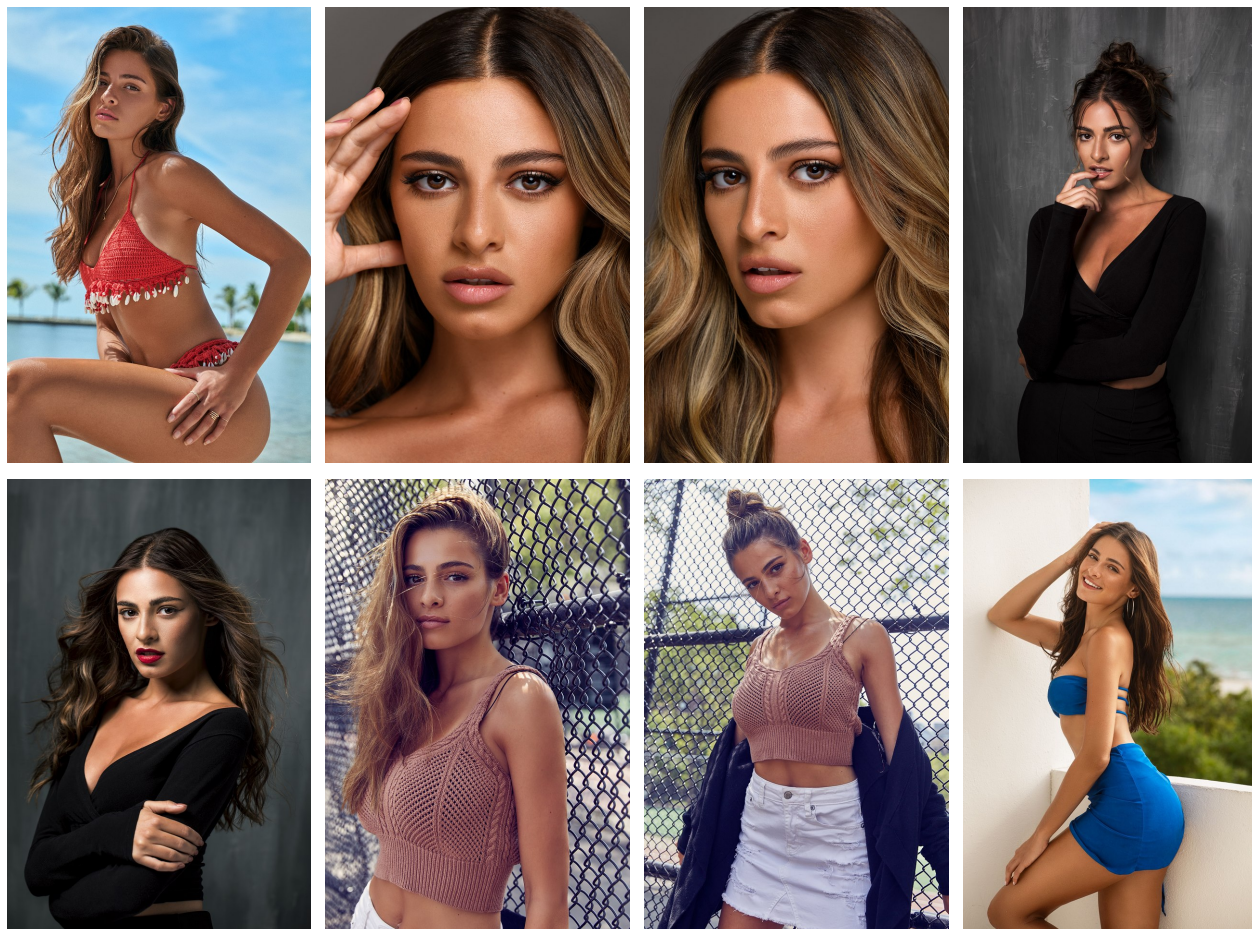

Aimee Cavaliere    Height 5'7.5" | 171cm    Bust 32" | 81cm    Waist 24" | 61cm    Hips 34" | 86cm  
Dress 2 US | 32 EU    Shoe 8 US | 39 EU    Hair Brown    Eyes Brown

**CGM**  
CAROLINE GLEASON  
MANAGEMENT

Aimee Cavaliere    Height 5'7.5" | 171cm    Bust 32" | 81cm    Waist 24" | 61cm    Hips 34" | 86cm  
Dress 2 US | 32 EU    Shoe 8 US | 39 EU    Hair Brown    Eyes Brown

Aimee Cavaliere Height 5'7.5" | 171cm Bust 32" | 81cm Waist 24" | 61cm Hips 34" | 86cm  
Dress 2 US | 32 EU Shoe 8 US | 39 EU Hair Brown Eyes Brown

**CGM**  
CAROLINE GLEASON  
MANAGEMENT

Aimee Cavaliere Height 5'7.5" | 171cm Bust 32" | 81cm Waist 24" | 61cm Hips 34" | 86cm  
Dress 2 US | 32 EU Shoe 8 US | 39 EU Hair Brown Eyes Brown

Aimee Cavaliere Height 5'7.5" | 171cm Bust 32" | 81cm Waist 24" | 61cm Hips 34" | 86cm  
Dress 2 US | 32 EU Shoe 8 US | 39 EU Hair Brown Eyes Brown