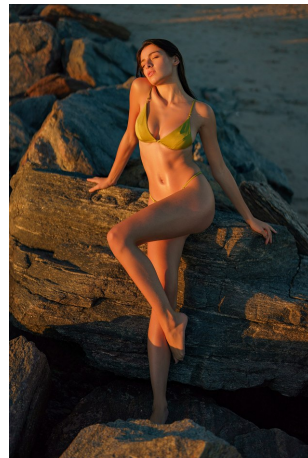

Aimee Cavaliere Height 5'7.5" | 171cm Bust 32" | 81cm Waist 24" | 61cm Hips 34" | 86cm
Dress 2 US | 32 EU Shoe 8 US | 39 EU Hair Brown Eyes Brown

CGM
CAROLINE GLEASON
MANAGEMENT

Aimee Cavaliere Height 5'7.5" | 171cm Bust 32" | 81cm Waist 24" | 61cm Hips 34" | 86cm
Dress 2 US | 32 EU Shoe 8 US | 39 EU Hair Brown Eyes Brown