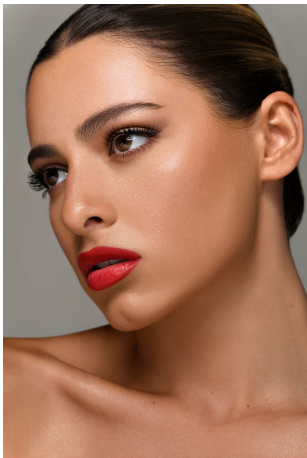

Aimee Cavaliere Height 5'7.5" | 171cm Bust 32" | 81cm Waist 24" | 61cm Hips 34" | 86cm
Dress 2 US | 32 EU Shoe 8 US | 39 EU Hair Brown Eyes Brown

CGM
CAROLINE GLEASON
MANAGEMENT

Aimee Cavaliere Height 5'7.5" | 171cm Bust 32" | 81cm Waist 24" | 61cm Hips 34" | 86cm
Dress 2 US | 32 EU Shoe 8 US | 39 EU Hair Brown Eyes Brown