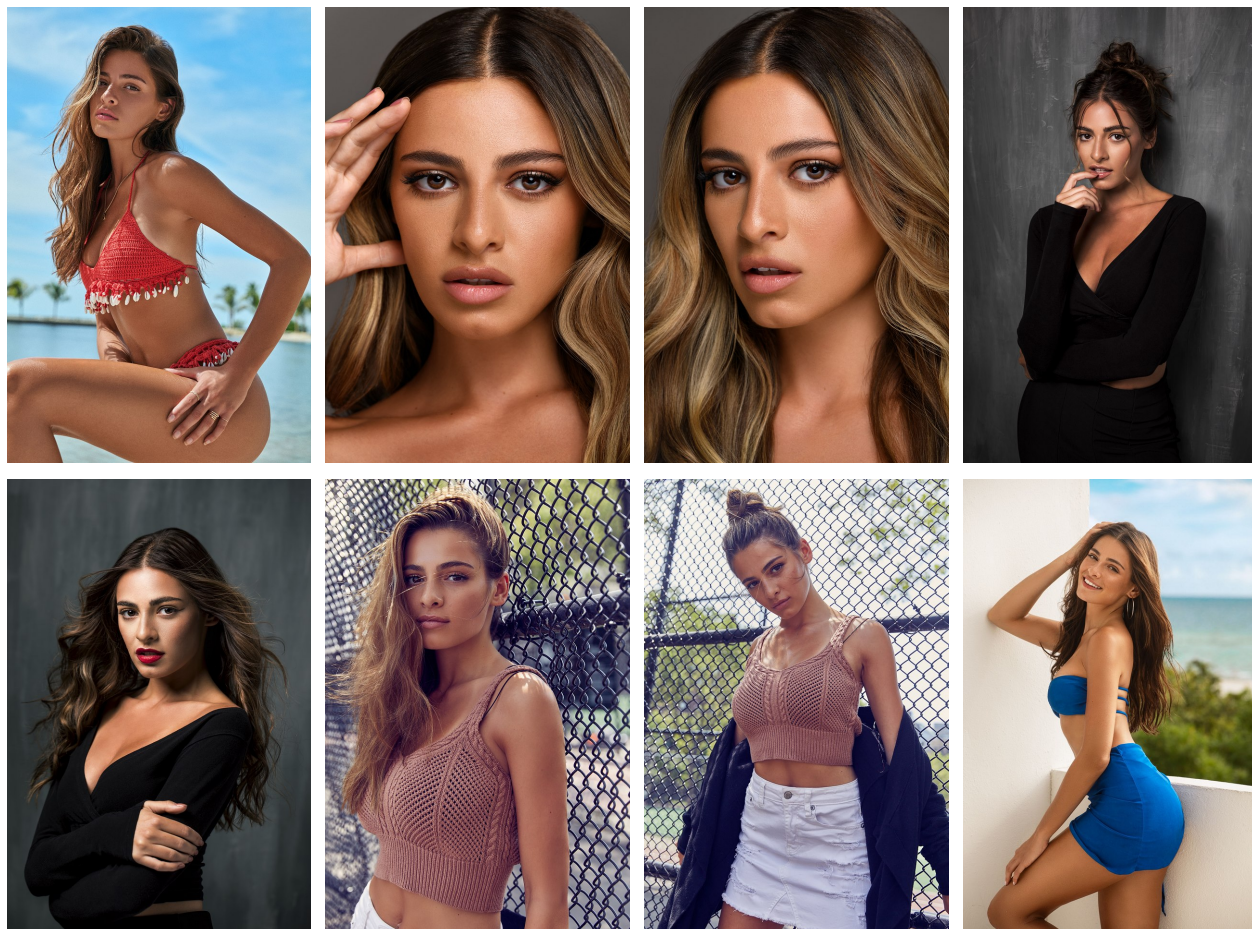

Aimee Cavaliere Height 5'7.5" | 171cm Bust 32" | 81cm Waist 24" | 61cm Hips 34" | 86cm
Dress 2 US | 32 EU Shoe 8 US | 39 EU Hair Brown Eyes Brown

CGM
CAROLINE GLEASON
MANAGEMENT

Aimee Cavaliere Height 5'7.5" | 171cm Bust 32" | 81cm Waist 24" | 61cm Hips 34" | 86cm
Dress 2 US | 32 EU Shoe 8 US | 39 EU Hair Brown Eyes Brown