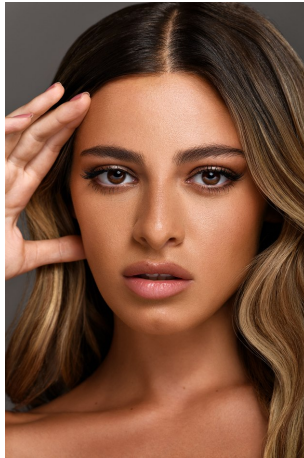

Aimee Cavaliere    Height 5'7.5" | 171cm    Bust 32" | 81cm    Waist 24" | 61cm    Hips 34" | 86cm  
Dress 2 US | 32 EU    Shoe 8 US | 39 EU    Hair Brown    Eyes Brown

**CGM**  
CAROLINE GLEASON  
MANAGEMENT

Aimee Cavaliere   Height 5'7.5" | 171cm   Bust 32" | 81cm   Waist 24" | 61cm   Hips 34" | 86cm  
Dress 2 US | 32 EU   Shoe 8 US | 39 EU   Hair Brown   Eyes Brown

Aimee Cavaliere Height 5'7.5" | 171cm Bust 32" | 81cm Waist 24" | 61cm Hips 34" | 86cm  
Dress 2 US | 32 EU Shoe 8 US | 39 EU Hair Brown Eyes Brown

**CGM**  
CAROLINE GLEASON  
MANAGEMENT

Aimee Cavaliere Height 5'7.5" | 171cm Bust 32" | 81cm Waist 24" | 61cm Hips 34" | 86cm  
Dress 2 US | 32 EU Shoe 8 US | 39 EU Hair Brown Eyes Brown

Aimee Cavaliere    Height 5'7.5" | 171cm    Bust 32" | 81cm    Waist 24" | 61cm    Hips 34" | 86cm  
Dress 2 US | 32 EU    Shoe 8 US | 39 EU    Hair Brown    Eyes Brown