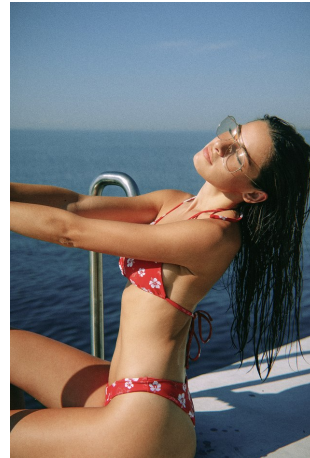

Aimee Cavaliere    Height 5'7.5" | 171cm    Bust 32" | 81cm    Waist 24" | 61cm    Hips 34" | 86cm  
Dress 2 US | 32 EU    Shoe 8 US | 39 EU    Hair Brown    Eyes Brown

**CGM**  
CAROLINE GLEASON  
MANAGEMENT

Aimee Cavaliere   Height 5'7.5" | 171cm   Bust 32" | 81cm   Waist 24" | 61cm   Hips 34" | 86cm  
Dress 2 US | 32 EU   Shoe 8 US | 39 EU   Hair Brown   Eyes Brown

Aimee Cavaliere Height 5'7.5" | 171cm Bust 32" | 81cm Waist 24" | 61cm Hips 34" | 86cm  
Dress 2 US | 32 EU Shoe 8 US | 39 EU Hair Brown Eyes Brown

**CGM**  
CAROLINE GLEASON  
MANAGEMENT

Aimee Cavaliere Height 5'7.5" | 171cm Bust 32" | 81cm Waist 24" | 61cm Hips 34" | 86cm  
Dress 2 US | 32 EU Shoe 8 US | 39 EU Hair Brown Eyes Brown

Aimee Cavaliere    Height 5'7.5" | 171cm    Bust 32" | 81cm    Waist 24" | 61cm    Hips 34" | 86cm  
Dress 2 US | 32 EU    Shoe 8 US | 39 EU    Hair Brown    Eyes Brown