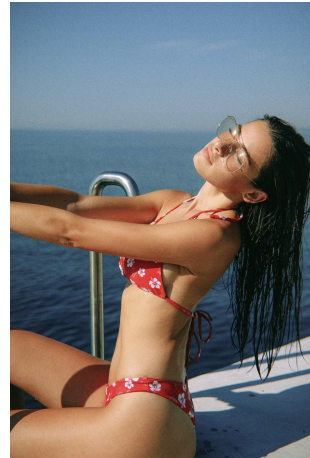

Aimee Cavaliere    Height 5'7.5" | 171cm    Bust 32" | 81cm    Waist 24" | 61cm    Hips 34" | 86cm  
Dress 2 US | 32 EU    Shoe 8 US | 39 EU    Hair Brown    Eyes Brown

**CGM**  
CAROLINE GLEASON  
MANAGEMENT

Aimee Cavaliere    Height 5'7.5" | 171cm    Bust 32" | 81cm    Waist 24" | 61cm    Hips 34" | 86cm  
Dress 2 US | 32 EU    Shoe 8 US | 39 EU    Hair Brown    Eyes Brown

Aimee Cavaliere Height 5'7.5" | 171cm Bust 32" | 81cm Waist 24" | 61cm Hips 34" | 86cm  
Dress 2 US | 32 EU Shoe 8 US | 39 EU Hair Brown Eyes Brown

**CGM**  
CAROLINE GLEASON  
MANAGEMENT

Aimee Cavaliere Height 5'7.5" | 171cm Bust 32" | 81cm Waist 24" | 61cm Hips 34" | 86cm  
Dress 2 US | 32 EU Shoe 8 US | 39 EU Hair Brown Eyes Brown

Aimee Cavaliere Height 5'7.5" | 171cm Bust 32" | 81cm Waist 24" | 61cm Hips 34" | 86cm  
Dress 2 US | 32 EU Shoe 8 US | 39 EU Hair Brown Eyes Brown