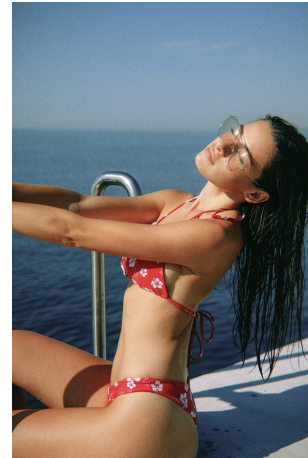

Aimee Cavaliere Height 5'7.5" | 171cm Bust 32" | 81cm Waist 24" | 61cm Hips 34" | 86cm
Dress 2 US | 32 EU Shoe 8 US | 39 EU Hair Brown Eyes Brown

CGM
CAROLINE GLEASON
MANAGEMENT

Aimee Cavaliere Height 5'7.5" | 171cm Bust 32" | 81cm Waist 24" | 61cm Hips 34" | 86cm
Dress 2 US | 32 EU Shoe 8 US | 39 EU Hair Brown Eyes Brown