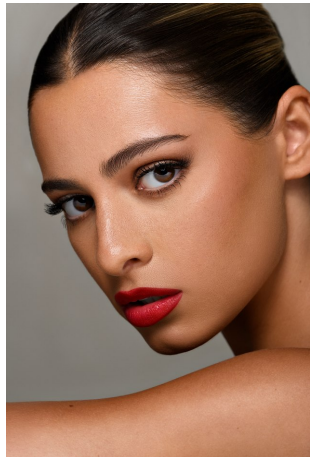

Aimee Cavaliere    Height 5'7.5" | 171cm    Bust 32" | 81cm    Waist 24" | 61cm    Hips 34" | 86cm  
Dress 2 US | 32 EU    Shoe 8 US | 39 EU    Hair Brown    Eyes Brown

**CGM**  
CAROLINE GLEASON  
MANAGEMENT

Aimee Cavaliere    Height 5'7.5" | 171cm    Bust 32" | 81cm    Waist 24" | 61cm    Hips 34" | 86cm  
Dress 2 US | 32 EU    Shoe 8 US | 39 EU    Hair Brown    Eyes Brown

Aimee Cavaliere Height 5'7.5" | 171cm Bust 32" | 81cm Waist 24" | 61cm Hips 34" | 86cm  
Dress 2 US | 32 EU Shoe 8 US | 39 EU Hair Brown Eyes Brown

**CGM**  
CAROLINE GLEASON  
MANAGEMENT

Aimee Cavaliere Height 5'7.5" | 171cm Bust 32" | 81cm Waist 24" | 61cm Hips 34" | 86cm  
Dress 2 US | 32 EU Shoe 8 US | 39 EU Hair Brown Eyes Brown

Aimee Cavaliere Height 5'7.5" | 171cm Bust 32" | 81cm Waist 24" | 61cm Hips 34" | 86cm  
Dress 2 US | 32 EU Shoe 8 US | 39 EU Hair Brown Eyes Brown