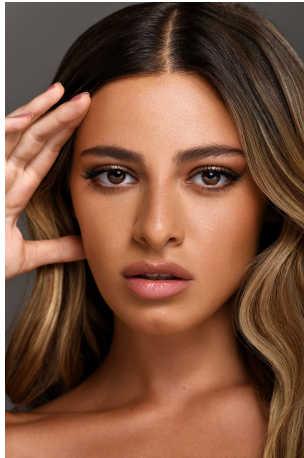

Aimee Cavaliere Height 5'7.5" | 171cm Bust 32" | 81cm Waist 24" | 61cm Hips 34" | 86cm
Dress 2 US | 32 EU Shoe 8 US | 39 EU Hair Brown Eyes Brown

CGM
CAROLINE GLEASON
MANAGEMENT

Aimee Cavaliere Height 5'7.5" | 171cm Bust 32" | 81cm Waist 24" | 61cm Hips 34" | 86cm
Dress 2 US | 32 EU Shoe 8 US | 39 EU Hair Brown Eyes Brown