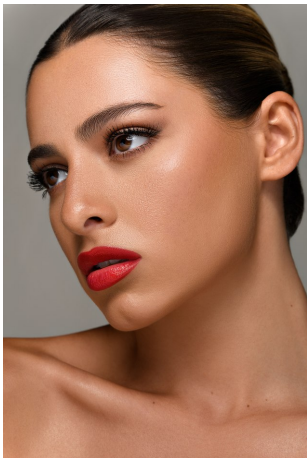

Aimee Cavaliere    Height 5'7.5" | 171cm    Bust 32" | 81cm    Waist 24" | 61cm    Hips 34" | 86cm  
Dress 2 US | 32 EU    Shoe 8 US | 39 EU    Hair Brown    Eyes Brown

**CGM**  
CAROLINE GLEASON  
MANAGEMENT

Aimee Cavaliere   Height 5'7.5" | 171cm   Bust 32" | 81cm   Waist 24" | 61cm   Hips 34" | 86cm  
Dress 2 US | 32 EU   Shoe 8 US | 39 EU   Hair Brown   Eyes Brown

Aimee Cavaliere Height 5'7.5" | 171cm Bust 32" | 81cm Waist 24" | 61cm Hips 34" | 86cm  
Dress 2 US | 32 EU Shoe 8 US | 39 EU Hair Brown Eyes Brown

**CGM**  
CAROLINE GLEASON  
MANAGEMENT

Aimee Cavaliere Height 5'7.5" | 171cm Bust 32" | 81cm Waist 24" | 61cm Hips 34" | 86cm  
Dress 2 US | 32 EU Shoe 8 US | 39 EU Hair Brown Eyes Brown

Aimee Cavaliere    Height 5'7.5" | 171cm    Bust 32" | 81cm    Waist 24" | 61cm    Hips 34" | 86cm  
Dress 2 US | 32 EU    Shoe 8 US | 39 EU    Hair Brown    Eyes Brown