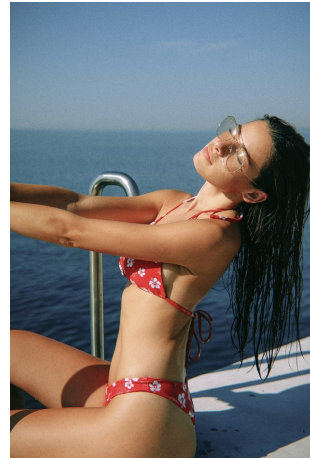

Aimee Cavaliere Height 5'7.5" | 171cm Bust 32" | 81cm Waist 24" | 61cm Hips 34" | 86cm
Dress 2 US | 32 EU Shoe 8 US | 39 EU Hair Brown Eyes Brown

CGM
CAROLINE GLEASON
MANAGEMENT

Aimee Cavaliere Height 5'7.5" | 171cm Bust 32" | 81cm Waist 24" | 61cm Hips 34" | 86cm
Dress 2 US | 32 EU Shoe 8 US | 39 EU Hair Brown Eyes Brown