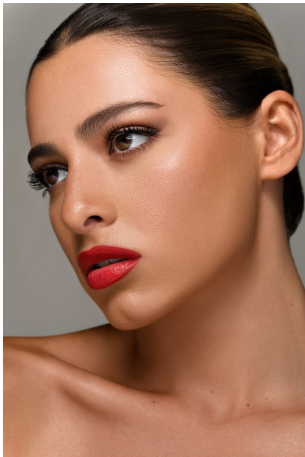

Aimee Cavaliere    Height 5'7.5" | 171cm    Bust 32" | 81cm    Waist 24" | 61cm    Hips 34" | 86cm  
Dress 2 US | 32 EU    Shoe 8 US | 39 EU    Hair Brown    Eyes Brown

**CGM**  
CAROLINE GLEASON  
MANAGEMENT

Aimee Cavaliere    Height 5'7.5" | 171cm    Bust 32" | 81cm    Waist 24" | 61cm    Hips 34" | 86cm  
Dress 2 US | 32 EU    Shoe 8 US | 39 EU    Hair Brown    Eyes Brown

Aimee Cavaliere Height 5'7.5" | 171cm Bust 32" | 81cm Waist 24" | 61cm Hips 34" | 86cm  
Dress 2 US | 32 EU Shoe 8 US | 39 EU Hair Brown Eyes Brown

**CGM**  
CAROLINE GLEASON  
MANAGEMENT

Aimee Cavaliere Height 5'7.5" | 171cm Bust 32" | 81cm Waist 24" | 61cm Hips 34" | 86cm  
Dress 2 US | 32 EU Shoe 8 US | 39 EU Hair Brown Eyes Brown

Aimee Cavaliere Height 5'7.5" | 171cm Bust 32" | 81cm Waist 24" | 61cm Hips 34" | 86cm  
Dress 2 US | 32 EU Shoe 8 US | 39 EU Hair Brown Eyes Brown