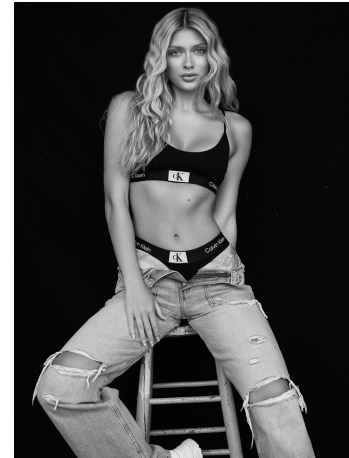

Preslie Ross Height 5'10" | 178cm Bust 34" | 86cm Waist 27" | 69cm Hips 38" | 96cm  
Dress 4 US | 34 EU Shoe 9 US | 40 EU Hair Blonde Eyes Green | Blue

Preslie Ross    Height 5'10" | 178cm    Bust 34" | 86cm    Waist 27" | 69cm    Hips 38" | 96cm  
Dress 4 US | 34 EU    Shoe 9 US | 40 EU    Hair Blonde    Eyes Green | Blue