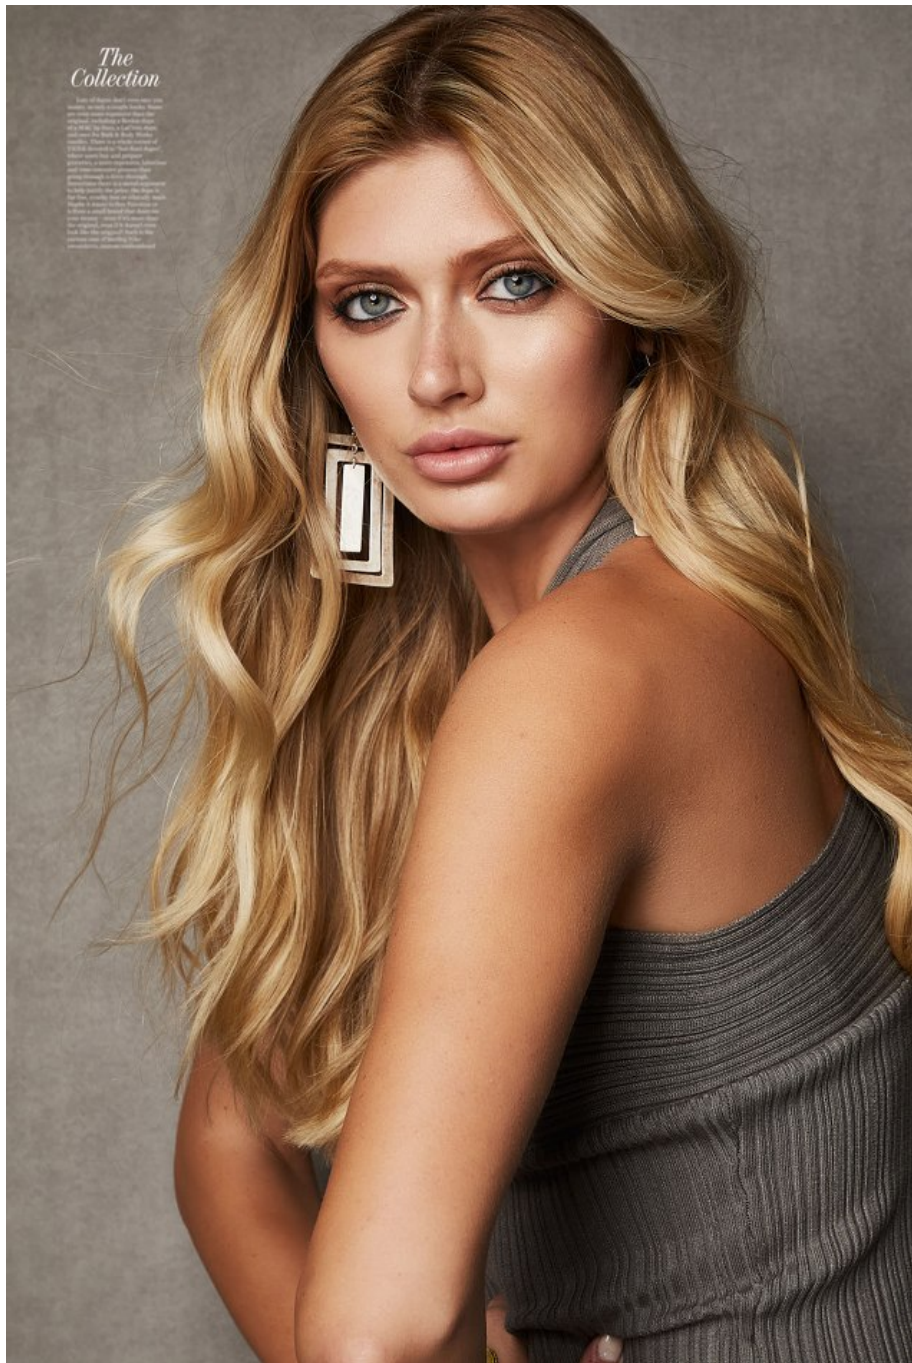

Preslie Ross Height 5'10" | 178cm Bust 34" | 86cm Waist 27" | 69cm Hips 38" | 96cm
 Dress 4 US | 34 EU Shoe 9 US | 40 EU Hair Blonde Eyes Green | Blue

Preslie Ross Height 5'10" | 178cm Bust 34" | 86cm Waist 27" | 69cm Hips 38" | 96cm
Dress 4 US | 34 EU Shoe 9 US | 40 EU Hair Blonde Eyes Green | Blue