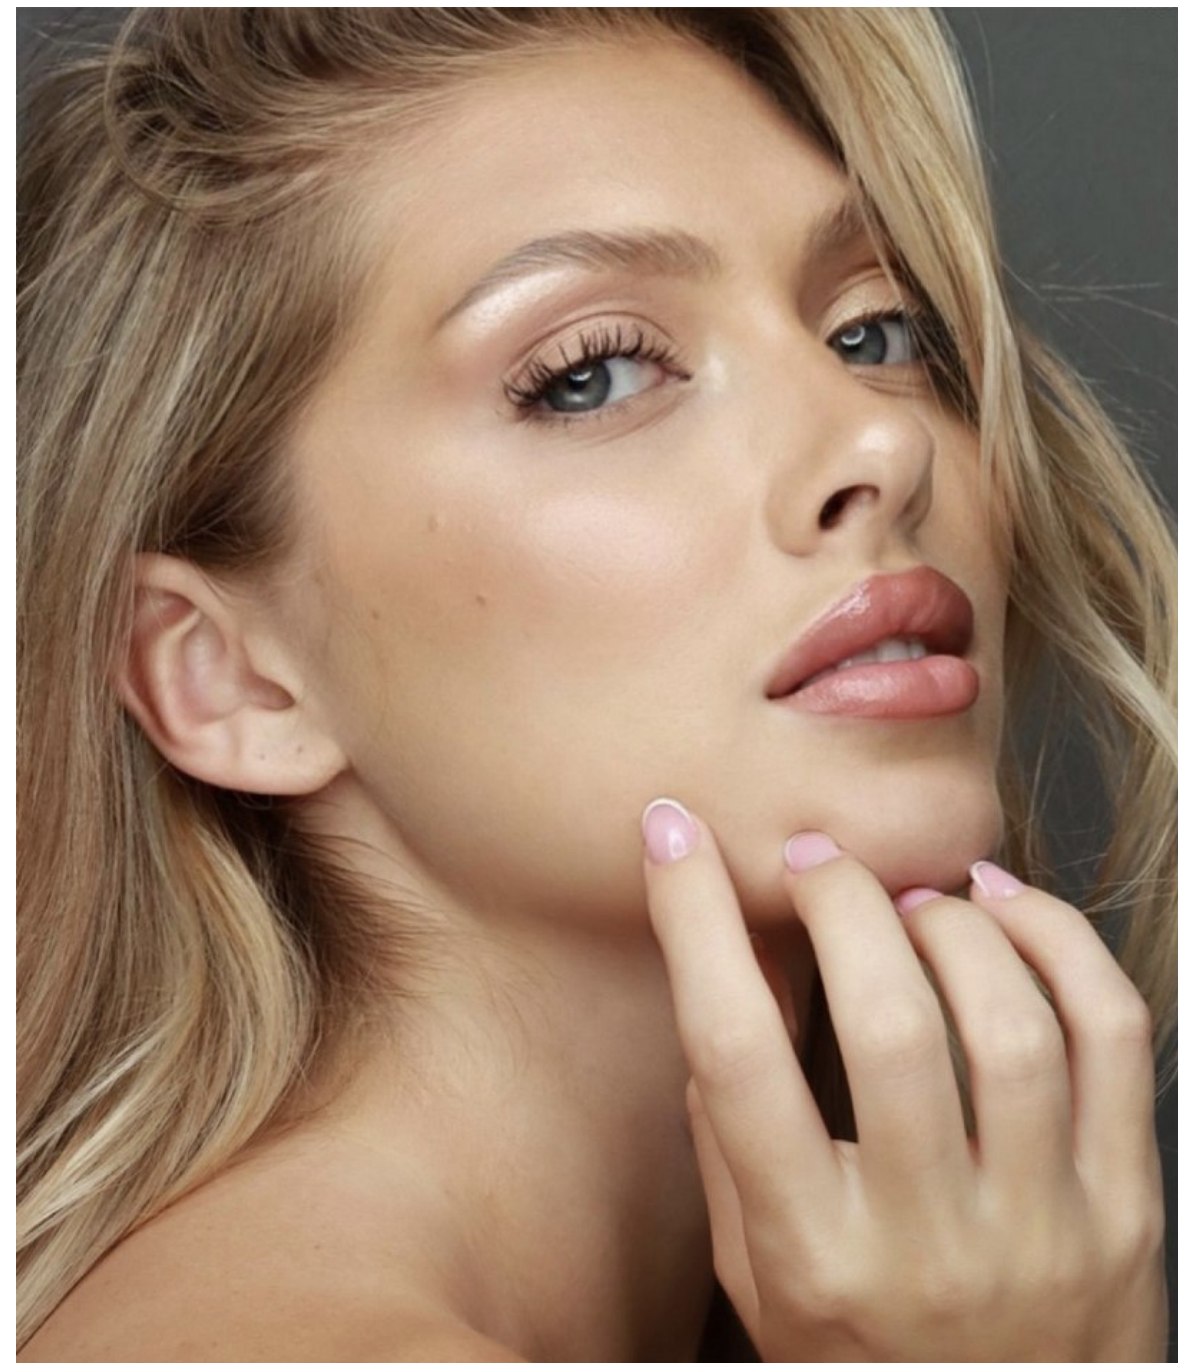

Preslie Ross   Height 5'10" | 178cm   Bust 34" | 86cm   Waist 27" | 69cm   Hips 38" | 96cm
Dress 4 US | 34 EU   Shoe 9 US | 40 EU   Hair Blonde   Eyes Green | Blue