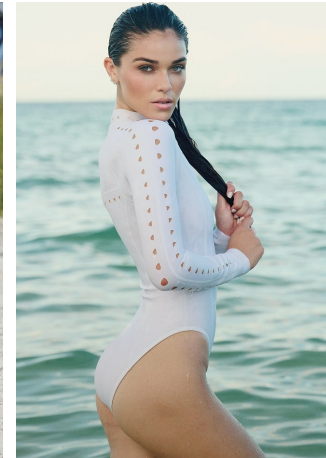

Brook Wolmart Height 5'9" | 175cm Bust 34" | 86cm Waist 24" | 61cm Hips 35" | 89cm
Dress 2 US | 32 EU Shoe 9 US | 40 EU Hair Dark Brown Eyes Green

Brook Wolmart Height 5'9" | 175cm Bust 34" | 86cm Waist 24" | 61cm Hips 35" | 89cm
Dress 2 US | 32 EU Shoe 9 US | 40 EU Hair Dark Brown Eyes Green

Brook Wolmart Height 5'9" | 175cm Bust 34" | 86cm Waist 24" | 61cm Hips 35" | 89cm
Dress 2 US | 32 EU Shoe 9 US | 40 EU Hair Dark Brown Eyes Green