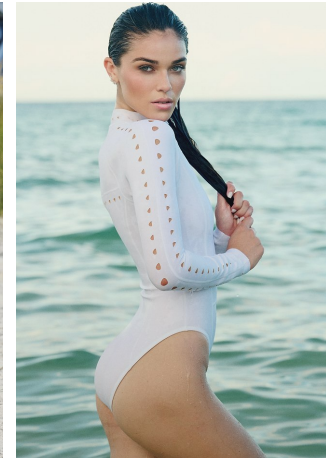

Brook Wolmart   Height 5'9" | 175cm   Bust 34" | 86cm   Waist 24" | 61cm   Hips 35" | 89cm  
Dress 2 US | 32 EU   Shoe 9 US | 40 EU   Hair Dark Brown   Eyes Green

Brook Wolmart   Height 5'9" | 175cm   Bust 34" | 86cm   Waist 24" | 61cm   Hips 35" | 89cm  
Dress 2 US | 32 EU   Shoe 9 US | 40 EU   Hair Dark Brown   Eyes Green

Brook Wolmart   Height 5'9" | 175cm   Bust 34" | 86cm   Waist 24" | 61cm   Hips 35" | 89cm  
Dress 2 US | 32 EU   Shoe 9 US | 40 EU   Hair Dark Brown   Eyes Green