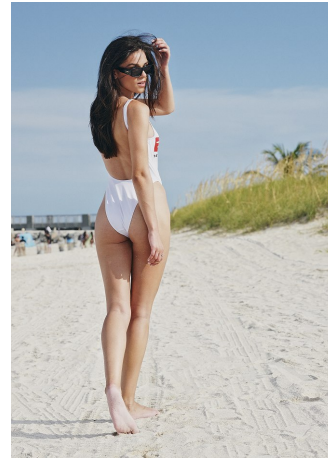

Brook Wolmart Height 5'9" | 175cm Bust 34" | 86cm Waist 24" | 61cm Hips 35" | 89cm
 Dress 2 US | 32 EU Shoe 9 US | 40 EU Hair Dark Brown Eyes Green

Brook Wolmart Height 5'9" | 175cm Bust 34" | 86cm Waist 24" | 61cm Hips 35" | 89cm
Dress 2 US | 32 EU Shoe 9 US | 40 EU Hair Dark Brown Eyes Green

Brook Wolmart Height 5'9" | 175cm Bust 34" | 86cm Waist 24" | 61cm Hips 35" | 89cm
Dress 2 US | 32 EU Shoe 9 US | 40 EU Hair Dark Brown Eyes Green