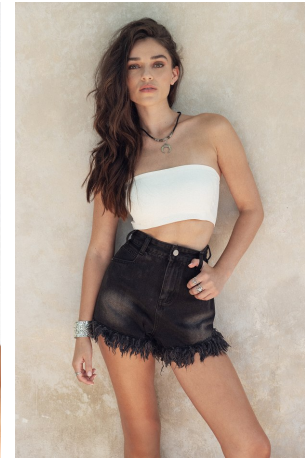

Brook Wolmart Height 5'9" | 175cm Bust 34" | 86cm Waist 24" | 61cm Hips 35" | 89cm
 Dress 2 US | 32 EU Shoe 9 US | 40 EU Hair Dark Brown Eyes Green

Brook Wolmart Height 5'9" | 175cm Bust 34" | 86cm Waist 24" | 61cm Hips 35" | 89cm
 Dress 2 US | 32 EU Shoe 9 US | 40 EU Hair Dark Brown Eyes Green

Brook Wolmart Height 5'9" | 175cm Bust 34" | 86cm Waist 24" | 61cm Hips 35" | 89cm
Dress 2 US | 32 EU Shoe 9 US | 40 EU Hair Dark Brown Eyes Green