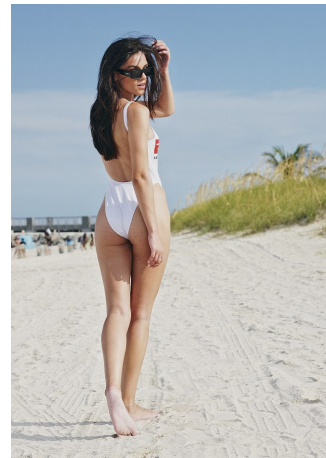

Brook Wolmart Height 5'9" | 175cm Bust 34" | 86cm Waist 24" | 61cm Hips 35" | 89cm
 Dress 2 US | 32 EU Shoe 9 US | 40 EU Hair Dark Brown Eyes Green

Brook Wolmart Height 5'9" | 175cm Bust 34" | 86cm Waist 24" | 61cm Hips 35" | 89cm
 Dress 2 US | 32 EU Shoe 9 US | 40 EU Hair Dark Brown Eyes Green

Brook Wolmart Height 5'9" | 175cm Bust 34" | 86cm Waist 24" | 61cm Hips 35" | 89cm
Dress 2 US | 32 EU Shoe 9 US | 40 EU Hair Dark Brown Eyes Green