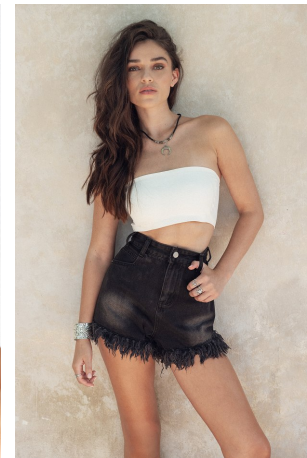

Brook Wolmart Height 5'9" | 175cm Bust 34" | 86cm Waist 24" | 61cm Hips 35" | 89cm
 Dress 2 US | 32 EU Shoe 9 US | 40 EU Hair Dark Brown Eyes Green

Brook Wolmart Height 5'9" | 175cm Bust 34" | 86cm Waist 24" | 61cm Hips 35" | 89cm
Dress 2 US | 32 EU Shoe 9 US | 40 EU Hair Dark Brown Eyes Green

Brook Wolmart Height 5'9" | 175cm Bust 34" | 86cm Waist 24" | 61cm Hips 35" | 89cm
Dress 2 US | 32 EU Shoe 9 US | 40 EU Hair Dark Brown Eyes Green