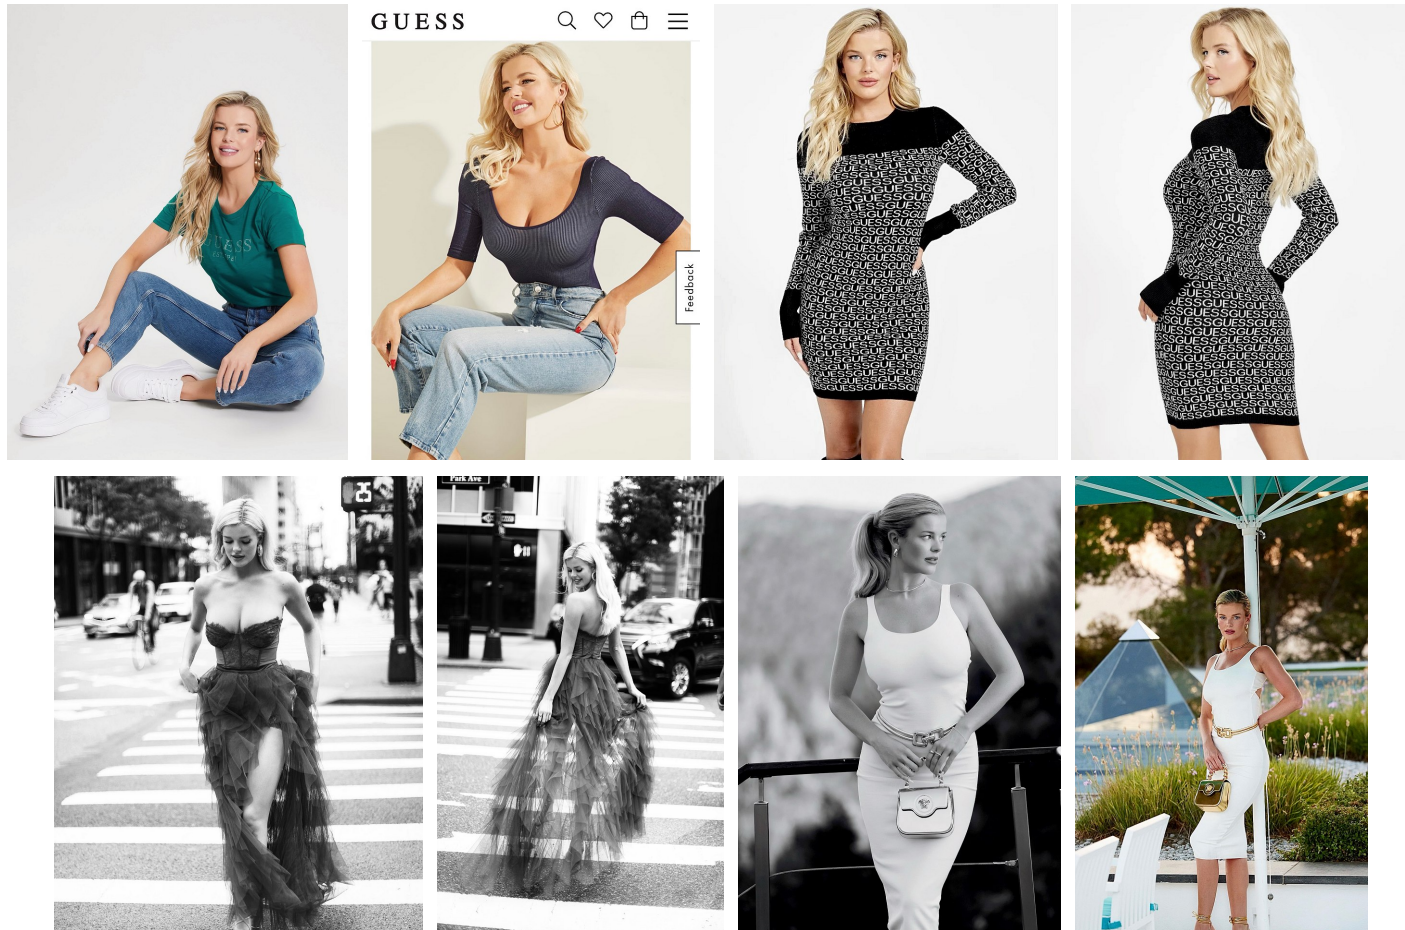

Mckenzie Hewson   Height 5'8.5" | 174cm   Bust 34" | 86cm   Waist 26" | 66cm   Hips 36" | 91cm
Dress 2-4 US | 32-34 EU   Shoe 8 US | 39 EU   Hair Blonde   Eyes Blue