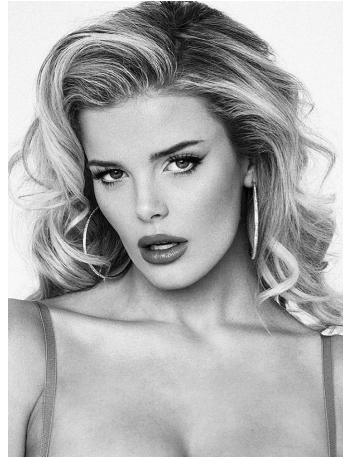

Mckenzie Hewson Height 5'8.5" | 174cm Bust 34" | 86cm Waist 26" | 66cm Hips 36" | 91cm  
Dress 2-4 US | 32-34 EU Shoe 8 US | 39 EU Hair Blonde Eyes Blue

**CGM**  
CAROLINE GLEASON  
MANAGEMENT

McKenzie Hewson Height 5'8.5" | 174cm Bust 34" | 86cm Waist 26" | 66cm Hips 36" | 91cm  
Dress 2-4 US | 32-34 EU Shoe 8 US | 39 EU Hair Blonde Eyes Blue

Mckenzie Hewson    Height 5'8.5" | 174cm    Bust 34" | 86cm    Waist 26" | 66cm    Hips 36" | 91cm  
 Dress 2-4 US | 32-34 EU    Shoe 8 US | 39 EU    Hair Blonde    Eyes Blue

Mckenzie Hewson Height 5'8.5" | 174cm Bust 34" | 86cm Waist 26" | 66cm Hips 36" | 91cm  
Dress 2-4 US | 32-34 EU Shoe 8 US | 39 EU Hair Blonde Eyes Blue