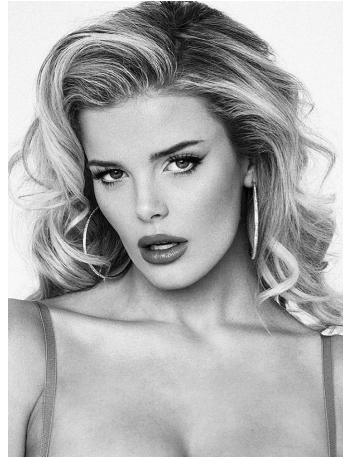

Mckenzie Hewson Height 5'8.5" | 174cm Bust 34" | 86cm Waist 26" | 66cm Hips 36" | 91cm
Dress 2-4 US | 32-34 EU Shoe 8 US | 39 EU Hair Blonde Eyes Blue

CGM
CAROLINE GLEASON
MANAGEMENT

McKenzie Hewson Height 5'8.5" | 174cm Bust 34" | 86cm Waist 26" | 66cm Hips 36" | 91cm
Dress 2-4 US | 32-34 EU Shoe 8 US | 39 EU Hair Blonde Eyes Blue

Mckenzie Hewson Height 5'8.5" | 174cm Bust 34" | 86cm Waist 26" | 66cm Hips 36" | 91cm
 Dress 2-4 US | 32-34 EU Shoe 8 US | 39 EU Hair Blonde Eyes Blue

Mckenzie Hewson Height 5'8.5" | 174cm Bust 34" | 86cm Waist 26" | 66cm Hips 36" | 91cm
Dress 2-4 US | 32-34 EU Shoe 8 US | 39 EU Hair Blonde Eyes Blue