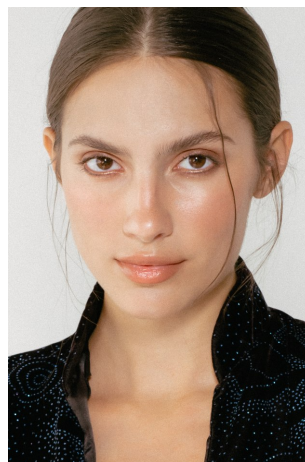

Tao Wickrath Height 5'8" | 173cm Bust 34" | 86cm Waist 25" | 63cm Hips 35" | 89cm
 Dress 2-4 US | 32-34 EU Shoe 7.5 US | 38.5 EU Hair Brown Eyes Brown

Tao Wickrath Height 5'8" | 173cm Bust 34" | 86cm Waist 25" | 63cm Hips 35" | 89cm
Dress 2-4 US | 32-34 EU Shoe 7.5 US | 38.5 EU Hair Brown Eyes Brown

Tao Wickrath Height 5'8" | 173cm Bust 34" | 86cm Waist 25" | 63cm Hips 35" | 89cm
Dress 2-4 US | 32-34 EU Shoe 7.5 US | 38.5 EU Hair Brown Eyes Brown