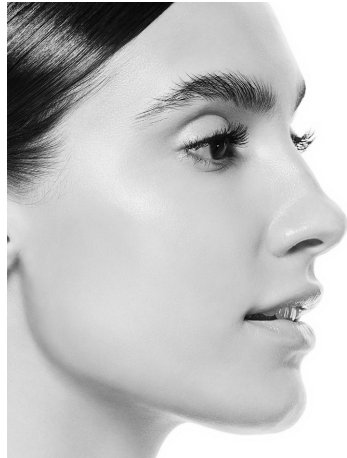

Tao Wickrath Height 5'8" | 173cm Bust 34" | 86cm Waist 25" | 63cm Hips 35" | 89cm
 Dress 2-4 US | 32-34 EU Shoe 7.5 US | 38.5 EU Hair Brown Eyes Brown

Tao Wickrath Height 5'8" | 173cm Bust 34" | 86cm Waist 25" | 63cm Hips 35" | 89cm
Dress 2-4 US | 32-34 EU Shoe 7.5 US | 38.5 EU Hair Brown Eyes Brown