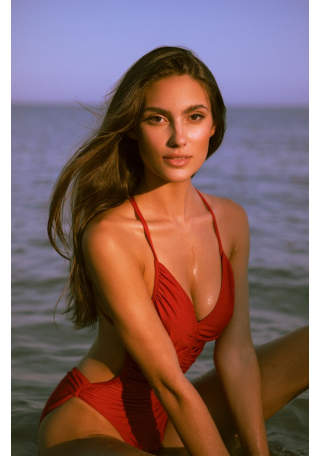

Tao Wickrath Height 5'8" | 173cm Bust 34" | 86cm Waist 25" | 63cm Hips 35" | 89cm
 Dress 2-4 US | 32-34 EU Shoe 7.5 US | 38.5 EU Hair Brown Eyes Brown

Tao Wickrath Height 5'8" | 173cm Bust 34" | 86cm Waist 25" | 63cm Hips 35" | 89cm
Dress 2-4 US | 32-34 EU Shoe 7.5 US | 38.5 EU Hair Brown Eyes Brown

Tao Wickrath Height 5'8" | 173cm Bust 34" | 86cm Waist 25" | 63cm Hips 35" | 89cm
Dress 2-4 US | 32-34 EU Shoe 7.5 US | 38.5 EU Hair Brown Eyes Brown