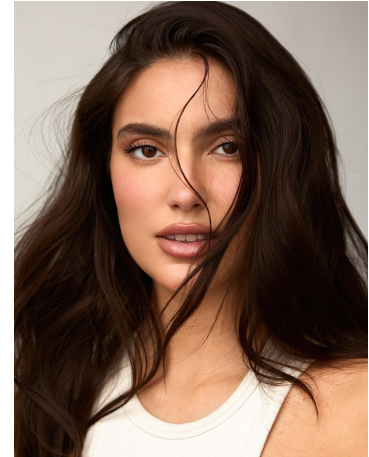

Tao Wickrath Height 5'8" | 173cm Bust 34" | 86cm Waist 25" | 63cm Hips 35" | 89cm
 Dress 2-4 US | 32-34 EU Shoe 7.5 US | 38.5 EU Hair Brown Eyes Brown

Tao Wickrath Height 5'8" | 173cm Bust 34" | 86cm Waist 25" | 63cm Hips 35" | 89cm
Dress 2-4 US | 32-34 EU Shoe 7.5 US | 38.5 EU Hair Brown Eyes Brown