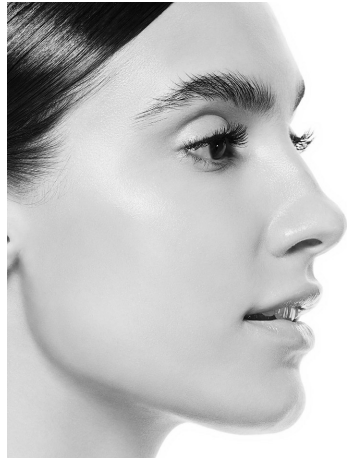

Tao Wickrath Height 5'8" | 173cm Bust 34" | 86cm Waist 25" | 63cm Hips 35" | 89cm  
Dress 2-4 US | 32-34 EU Shoe 7.5 US | 38.5 EU Hair Brown Eyes Brown

Tao Wickrath Height 5'8" | 173cm Bust 34" | 86cm Waist 25" | 63cm Hips 35" | 89cm  
Dress 2-4 US | 32-34 EU Shoe 7.5 US | 38.5 EU Hair Brown Eyes Brown

Tao Wickrath   Height 5'8" | 173cm   Bust 34" | 86cm   Waist 25" | 63cm   Hips 35" | 89cm  
Dress 2-4 US | 32-34 EU   Shoe 7.5 US | 38.5 EU   Hair Brown   Eyes Brown

**CGM**  
CAROLINE GLEASON  
MANAGEMENT