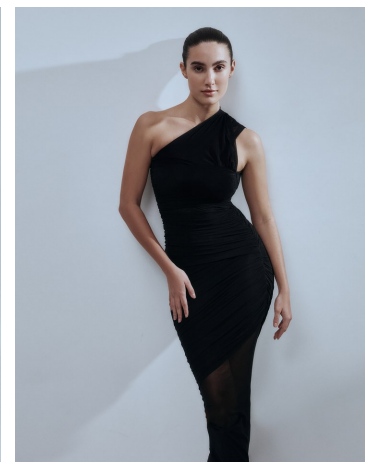

Tao Wickrath Height 5'8" | 173cm Bust 34" | 86cm Waist 25" | 63cm Hips 35" | 89cm
 Dress 2-4 US | 32-34 EU Shoe 7.5 US | 38.5 EU Hair Brown Eyes Brown

Tao Wickrath Height 5'8" | 173cm Bust 34" | 86cm Waist 25" | 63cm Hips 35" | 89cm
Dress 2-4 US | 32-34 EU Shoe 7.5 US | 38.5 EU Hair Brown Eyes Brown

Tao Wickrath Height 5'8" | 173cm Bust 34" | 86cm Waist 25" | 63cm Hips 35" | 89cm
Dress 2-4 US | 32-34 EU Shoe 7.5 US | 38.5 EU Hair Brown Eyes Brown