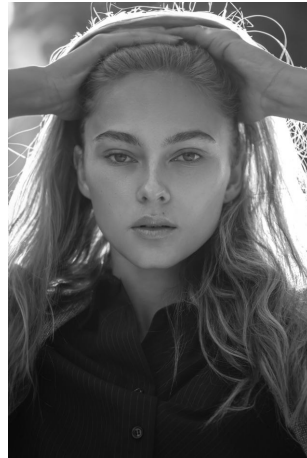

Cat Norris Height 5'9.5" | 176cm Bust 32" | 81cm Waist 24" | 61cm Hips 35.5" | 90cm
Dress 2-4 US | 32-34 EU Shoe 8 US | 39 EU Hair Blonde Eyes Green

Cat Norris Height 5'9.5" | 176cm Bust 32" | 81cm Waist 24" | 61cm Hips 35.5" | 90cm
Dress 2-4 US | 32-34 EU Shoe 8 US | 39 EU Hair Blonde Eyes Green

Cat Norris Height 5'9.5" | 176cm Bust 32" | 81cm Waist 24" | 61cm Hips 35.5" | 90cm
Dress 2-4 US | 32-34 EU Shoe 8 US | 39 EU Hair Blonde Eyes Green

CGM
CAROLINE GLEASON
MANAGEMENT

Cat Norris Height 5'9.5" | 176cm Bust 32" | 81cm Waist 24" | 61cm Hips 35.5" | 90cm
Dress 2-4 US | 32-34 EU Shoe 8 US | 39 EU Hair Blonde Eyes Green