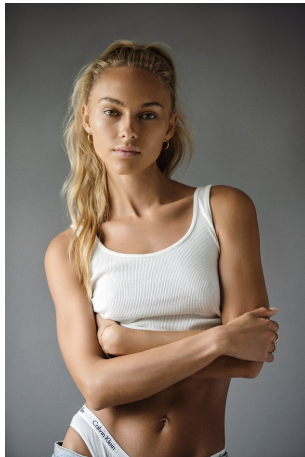

Cat Norris Height 5'9.5" | 176cm Bust 32" | 81cm Waist 24" | 61cm Hips 35.5" | 90cm
Dress 2-4 US | 32-34 EU Shoe 8 US | 39 EU Hair Blonde Eyes Green