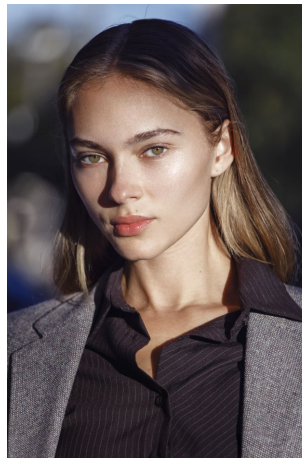

Cat Norris Height 5'9.5" | 176cm Bust 32" | 81cm Waist 24" | 61cm Hips 35.5" | 90cm
Dress 2-4 US | 32-34 EU Shoe 8 US | 39 EU Hair Blonde Eyes Green

Cat Norris Height 5'9.5" | 176cm Bust 32" | 81cm Waist 24" | 61cm Hips 35.5" | 90cm
Dress 2-4 US | 32-34 EU Shoe 8 US | 39 EU Hair Blonde Eyes Green

Cat Norris Height 5'9.5" | 176cm Bust 32" | 81cm Waist 24" | 61cm Hips 35.5" | 90cm
Dress 2-4 US | 32-34 EU Shoe 8 US | 39 EU Hair Blonde Eyes Green

CGM
CAROLINE GLEASON
MANAGEMENT

Cat Norris Height 5'9.5" | 176cm Bust 32" | 81cm Waist 24" | 61cm Hips 35.5" | 90cm
Dress 2-4 US | 32-34 EU Shoe 8 US | 39 EU Hair Blonde Eyes Green