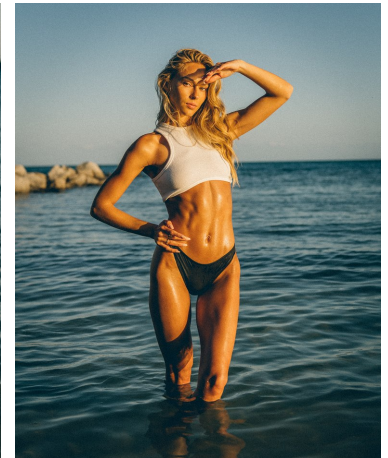

Cat Norris Height 5'9.5" | 176cm Bust 32" | 81cm Waist 24" | 61cm Hips 35.5" | 90cm  
Dress 2-4 US | 32-34 EU Shoe 8 US | 39 EU Hair Blonde Eyes Green

Cat Norris Height 5'9.5" | 176cm Bust 32" | 81cm Waist 24" | 61cm Hips 35.5" | 90cm  
 Dress 2-4 US | 32-34 EU Shoe 8 US | 39 EU Hair Blonde Eyes Green

Cat Norris Height 5'9.5" | 176cm Bust 32" | 81cm Waist 24" | 61cm Hips 35.5" | 90cm  
Dress 2-4 US | 32-34 EU Shoe 8 US | 39 EU Hair Blonde Eyes Green