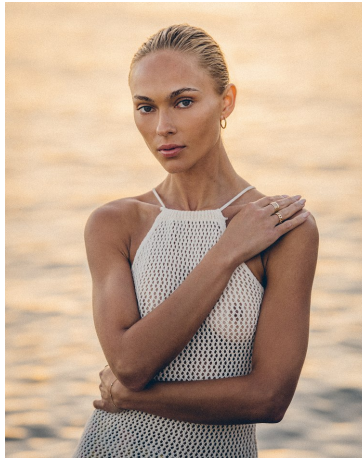

Cat Norris Height 5'9.5" | 176cm Bust 32" | 81cm Waist 24" | 61cm Hips 35.5" | 90cm
Dress 2-4 US | 32-34 EU Shoe 8 US | 39 EU Hair Blonde Eyes Green

Cat Norris Height 5'9.5" | 176cm Bust 32" | 81cm Waist 24" | 61cm Hips 35.5" | 90cm
Dress 2-4 US | 32-34 EU Shoe 8 US | 39 EU Hair Blonde Eyes Green

Cat Norris Height 5'9.5" | 176cm Bust 32" | 81cm Waist 24" | 61cm Hips 35.5" | 90cm
Dress 2-4 US | 32-34 EU Shoe 8 US | 39 EU Hair Blonde Eyes Green

CGM
CAROLINE GLEASON
MANAGEMENT

Cat Norris Height 5'9.5" | 176cm Bust 32" | 81cm Waist 24" | 61cm Hips 35.5" | 90cm
Dress 2-4 US | 32-34 EU Shoe 8 US | 39 EU Hair Blonde Eyes Green

CGM
CAROLINE GLEASON
MANAGEMENT

Cat Norris Height 5'9.5" | 176cm Bust 32" | 81cm Waist 24" | 61cm Hips 35.5" | 90cm
Dress 2-4 US | 32-34 EU Shoe 8 US | 39 EU Hair Blonde Eyes Green

Cat Norris Height 5'9.5" | 176cm Bust 32" | 81cm Waist 24" | 61cm Hips 35.5" | 90cm
Dress 2-4 US | 32-34 EU Shoe 8 US | 39 EU Hair Blonde Eyes Green