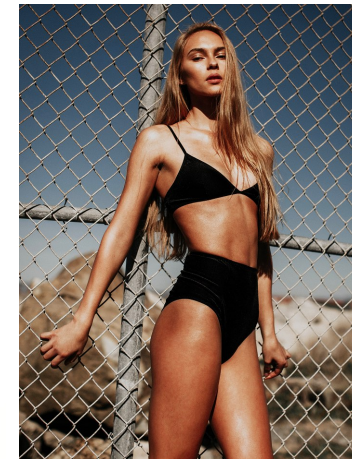

Cat Norris Height 5'9.5" | 176cm Bust 32" | 81cm Waist 24" | 61cm Hips 35.5" | 90cm  
Dress 2-4 US | 32-34 EU Shoe 8 US | 39 EU Hair Blonde Eyes Green

Cat Norris Height 5'9.5" | 176cm Bust 32" | 81cm Waist 24" | 61cm Hips 35.5" | 90cm  
 Dress 2-4 US | 32-34 EU Shoe 8 US | 39 EU Hair Blonde Eyes Green