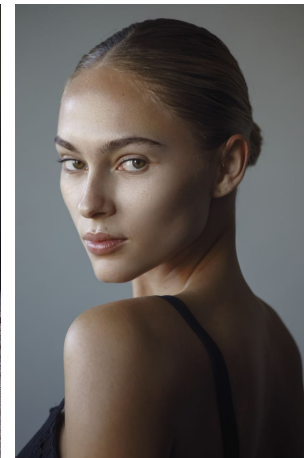

Cat Norris Height 5'9.5" | 176cm Bust 32" | 81cm Waist 24" | 61cm Hips 35.5" | 90cm
Dress 2-4 US | 32-34 EU Shoe 8 US | 39 EU Hair Blonde Eyes Green

Cat Norris Height 5'9.5" | 176cm Bust 32" | 81cm Waist 24" | 61cm Hips 35.5" | 90cm
Dress 2-4 US | 32-34 EU Shoe 8 US | 39 EU Hair Blonde Eyes Green

Cat Norris Height 5'9.5" | 176cm Bust 32" | 81cm Waist 24" | 61cm Hips 35.5" | 90cm
Dress 2-4 US | 32-34 EU Shoe 8 US | 39 EU Hair Blonde Eyes Green

CGM
CAROLINE GLEASON
MANAGEMENT

Cat Norris Height 5'9.5" | 176cm Bust 32" | 81cm Waist 24" | 61cm Hips 35.5" | 90cm
Dress 2-4 US | 32-34 EU Shoe 8 US | 39 EU Hair Blonde Eyes Green