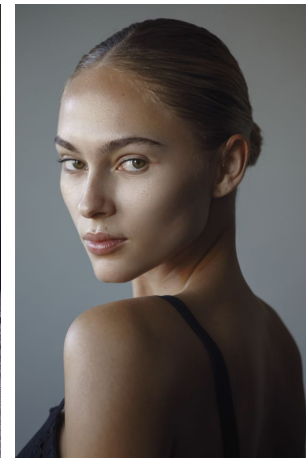

Cat Norris Height 5'9.5" | 176cm Bust 32" | 81cm Waist 24" | 61cm Hips 35.5" | 90cm
Dress 2-4 US | 32-34 EU Shoe 8 US | 39 EU Hair Blonde Eyes Green

Cat Norris Height 5'9.5" | 176cm Bust 32" | 81cm Waist 24" | 61cm Hips 35.5" | 90cm
Dress 2-4 US | 32-34 EU Shoe 8 US | 39 EU Hair Blonde Eyes Green

Cat Norris Height 5'9.5" | 176cm Bust 32" | 81cm Waist 24" | 61cm Hips 35.5" | 90cm
Dress 2-4 US | 32-34 EU Shoe 8 US | 39 EU Hair Blonde Eyes Green

CGM
CAROLINE GLEASON
MANAGEMENT

Cat Norris Height 5'9.5" | 176cm Bust 32" | 81cm Waist 24" | 61cm Hips 35.5" | 90cm
Dress 2-4 US | 32-34 EU Shoe 8 US | 39 EU Hair Blonde Eyes Green