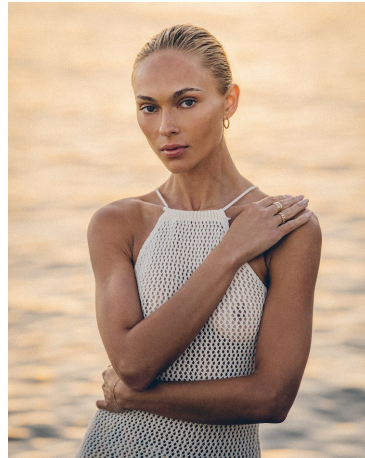

Cat Norris Height 5'9.5" | 176cm Bust 32" | 81cm Waist 24" | 61cm Hips 35.5" | 90cm
Dress 2-4 US | 32-34 EU Shoe 8 US | 39 EU Hair Blonde Eyes Green

Cat Norris Height 5'9.5" | 176cm Bust 32" | 81cm Waist 24" | 61cm Hips 35.5" | 90cm
Dress 2-4 US | 32-34 EU Shoe 8 US | 39 EU Hair Blonde Eyes Green

Cat Norris Height 5'9.5" | 176cm Bust 32" | 81cm Waist 24" | 61cm Hips 35.5" | 90cm
Dress 2-4 US | 32-34 EU Shoe 8 US | 39 EU Hair Blonde Eyes Green

CGM
CAROLINE GLEASON
MANAGEMENT

Cat Norris Height 5'9.5" | 176cm Bust 32" | 81cm Waist 24" | 61cm Hips 35.5" | 90cm
Dress 2-4 US | 32-34 EU Shoe 8 US | 39 EU Hair Blonde Eyes Green