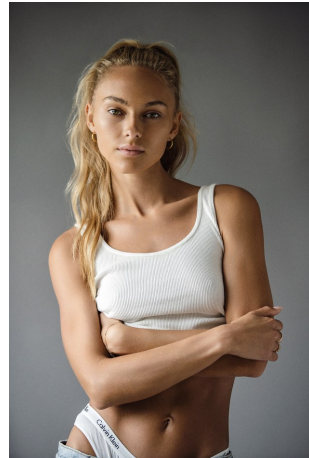

Cat Norris Height 5'9.5" | 176cm Bust 32" | 81cm Waist 24" | 61cm Hips 35.5" | 90cm  
Dress 2-4 US | 32-34 EU Shoe 8 US | 39 EU Hair Blonde Eyes Green

Cat Norris Height 5'9.5" | 176cm Bust 32" | 81cm Waist 24" | 61cm Hips 35.5" | 90cm  
 Dress 2-4 US | 32-34 EU Shoe 8 US | 39 EU Hair Blonde Eyes Green

Cat Norris Height 5'9.5" | 176cm Bust 32" | 81cm Waist 24" | 61cm Hips 35.5" | 90cm  
Dress 2-4 US | 32-34 EU Shoe 8 US | 39 EU Hair Blonde Eyes Green