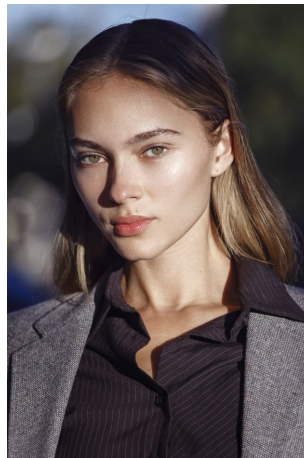

Cat Norris Height 5'9.5" | 176cm Bust 32" | 81cm Waist 24" | 61cm Hips 35.5" | 90cm
Dress 2-4 US | 32-34 EU Shoe 8 US | 39 EU Hair Blonde Eyes Green

Cat Norris Height 5'9.5" | 176cm Bust 32" | 81cm Waist 24" | 61cm Hips 35.5" | 90cm
Dress 2-4 US | 32-34 EU Shoe 8 US | 39 EU Hair Blonde Eyes Green

Cat Norris Height 5'9.5" | 176cm Bust 32" | 81cm Waist 24" | 61cm Hips 35.5" | 90cm
Dress 2-4 US | 32-34 EU Shoe 8 US | 39 EU Hair Blonde Eyes Green

CGM
CAROLINE GLEASON
MANAGEMENT

Cat Norris Height 5'9.5" | 176cm Bust 32" | 81cm Waist 24" | 61cm Hips 35.5" | 90cm
Dress 2-4 US | 32-34 EU Shoe 8 US | 39 EU Hair Blonde Eyes Green