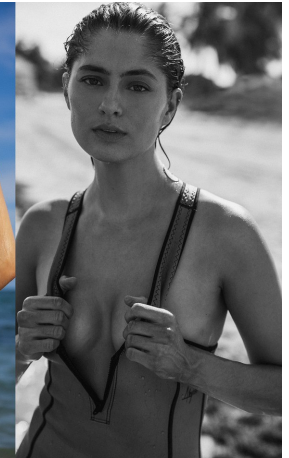

Abigail Olin Height 5'9" | 175cm Bust 34" | 86cm Waist 25" | 64cm Hips 36" | 91cm  
Dress 2 US | 32 EU Shoe 9 US | 40 EU Hair Brown Eyes Hazel

Abigail Olin Height 5'9" | 175cm Bust 34" | 86cm Waist 25" | 64cm Hips 36" | 91cm  
Dress 2 US | 32 EU Shoe 9 US | 40 EU Hair Brown Eyes Hazel