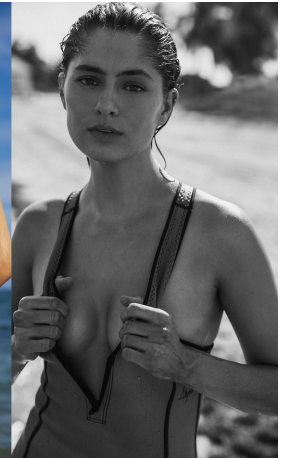

Abigail Olin Height 5'9" | 175cm Bust 34" | 86cm Waist 25" | 64cm Hips 36" | 91cm
Dress 2 US | 32 EU Shoe 9 US | 40 EU Hair Brown Eyes Hazel

Abigail Olin Height 5'9" | 175cm Bust 34" | 86cm Waist 25" | 64cm Hips 36" | 91cm
 Dress 2 US | 32 EU Shoe 9 US | 40 EU Hair Brown Eyes Hazel