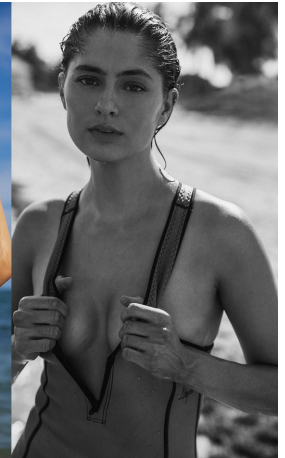

Abigail Olin Height 5'9" | 175cm Bust 34" | 86cm Waist 25" | 64cm Hips 36" | 91cm  
Dress 2 US | 32 EU Shoe 9 US | 40 EU Hair Brown Eyes Hazel

Abigail Olin Height 5'9" | 175cm Bust 34" | 86cm Waist 25" | 64cm Hips 36" | 91cm  
Dress 2 US | 32 EU Shoe 9 US | 40 EU Hair Brown Eyes Hazel