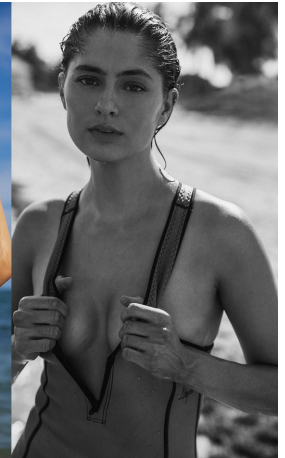

Abigail Olin Height 5'9" | 175cm Bust 34" | 86cm Waist 25" | 64cm Hips 36" | 91cm  
Dress 2 US | 32 EU Shoe 9 US | 40 EU Hair Brown Eyes Hazel

Abigail Olin Height 5'9" | 175cm Bust 34" | 86cm Waist 25" | 64cm Hips 36" | 91cm  
 Dress 2 US | 32 EU Shoe 9 US | 40 EU Hair Brown Eyes Hazel