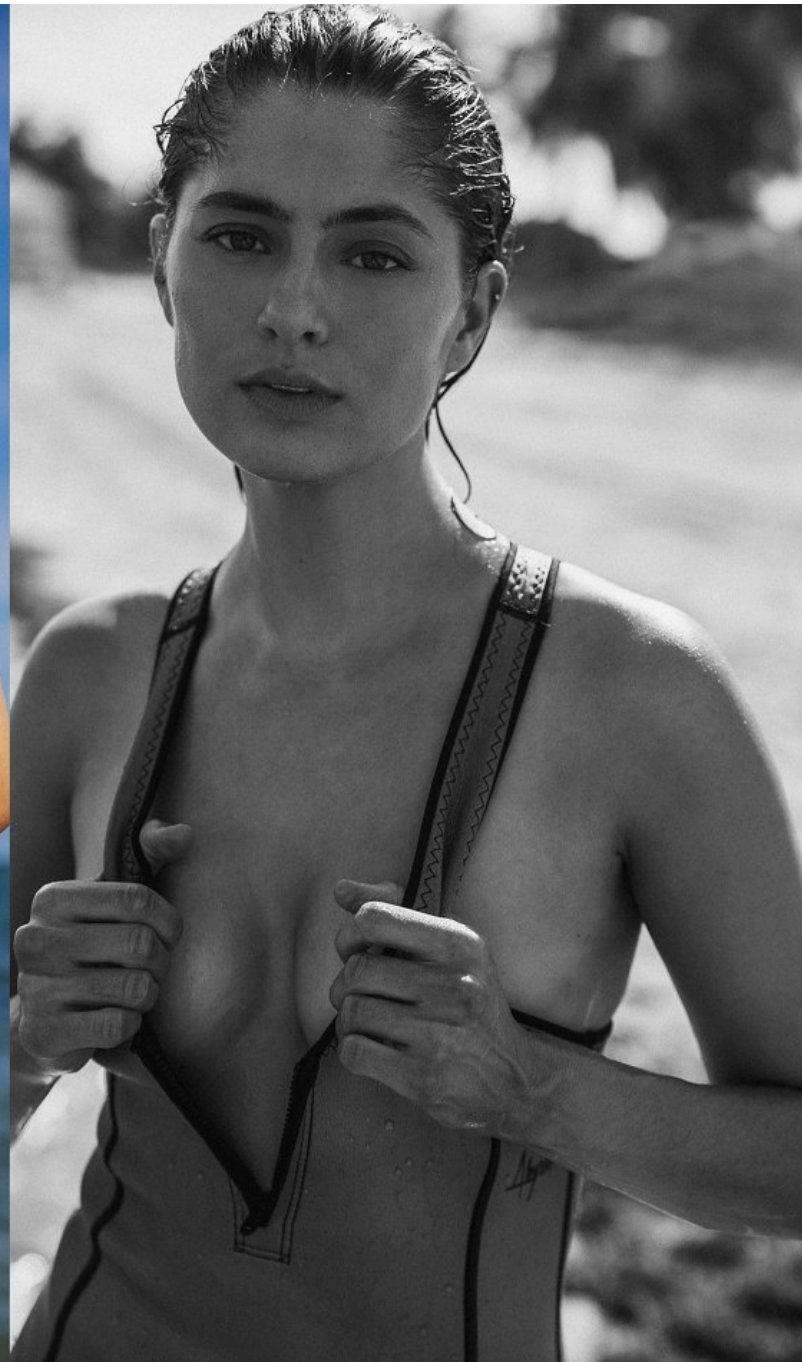

Abigail Olin Height 5'9" | 175cm Bust 34" | 86cm Waist 25" | 64cm Hips 36" | 91cm
Dress 2 US | 32 EU Shoe 9 US | 40 EU Hair Brown Eyes Hazel