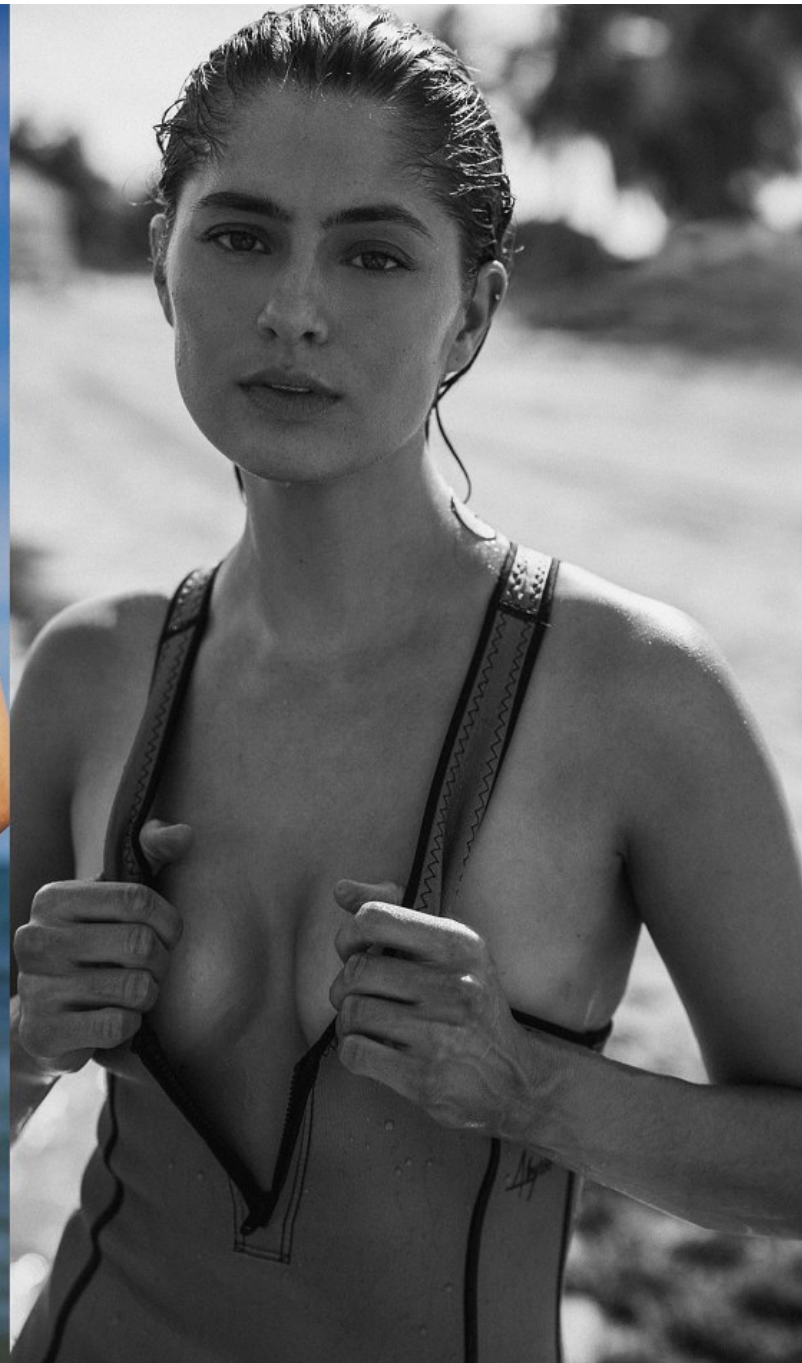

Abigail Olin Height 5'9" | 175cm Bust 34" | 86cm Waist 25" | 64cm Hips 36" | 91cm
Dress 2 US | 32 EU Shoe 9 US | 40 EU Hair Brown Eyes Hazel