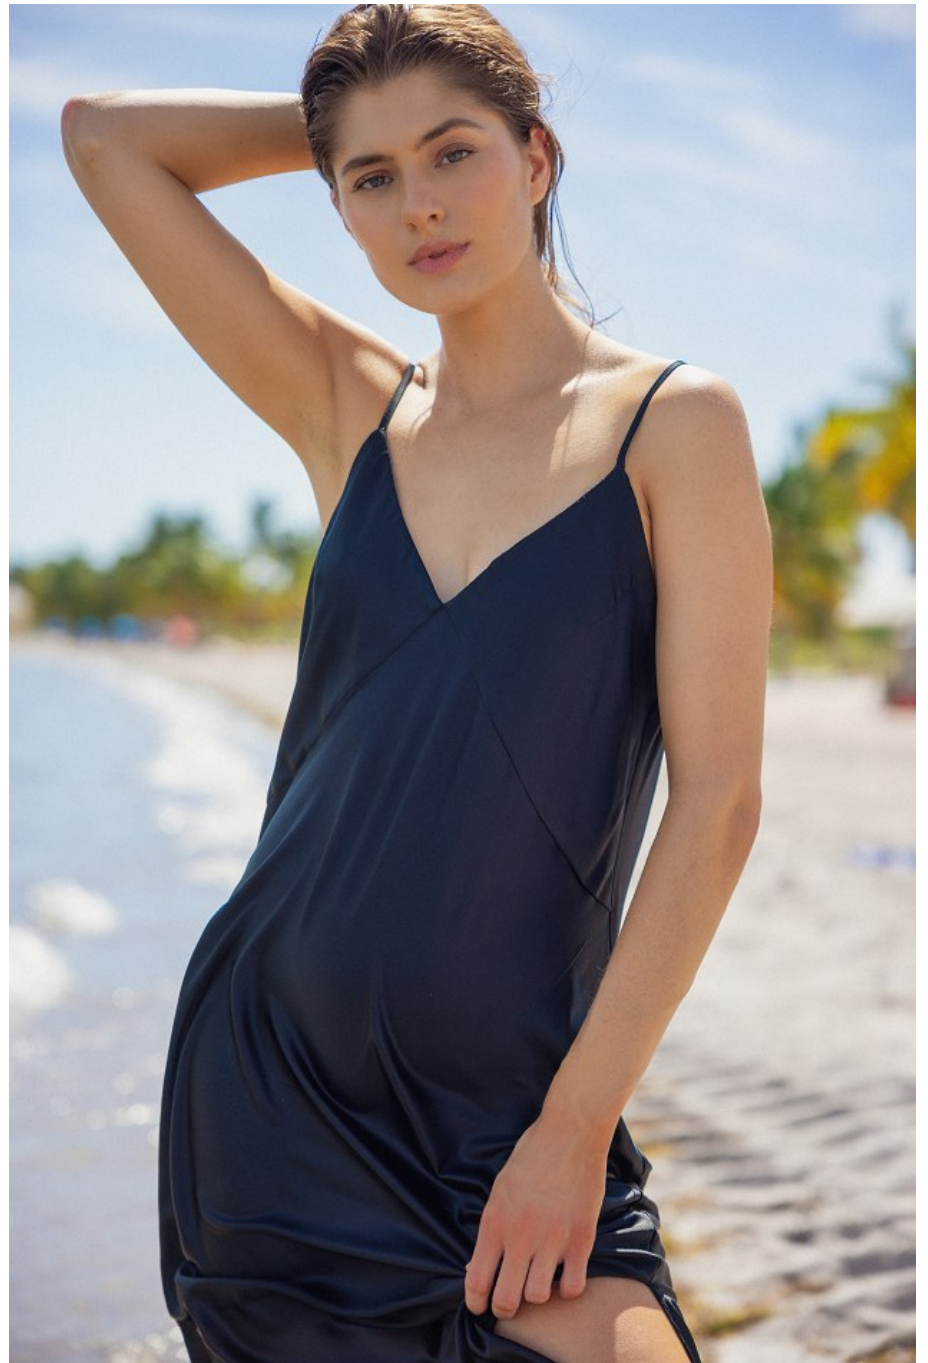

Abigail Olin Height 5'9" | 175cm Bust 34" | 86cm Waist 25" | 64cm Hips 36" | 91cm
Dress 2 US | 32 EU Shoe 9 US | 40 EU Hair Brown Eyes Hazel