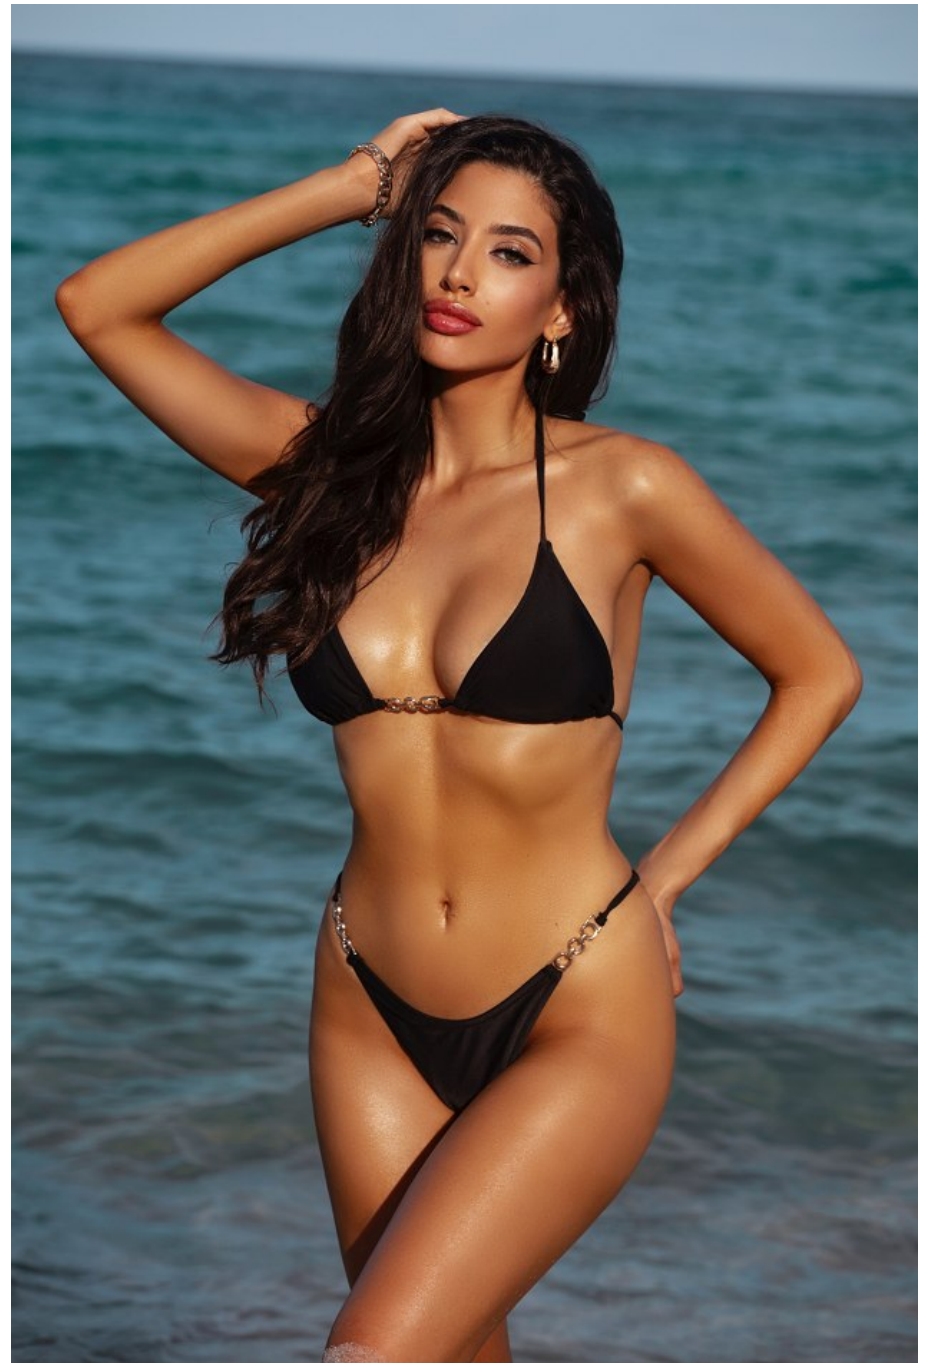

Nars Khenchil Height 5'8" | 173cm Bust 34" | 86cm Waist 24" | 61cm Hips 35.5" | 90cm
Dress 2 US | 32 EU Shoe 8 US | 39 EU Hair Brown Eyes Hazel

Nars Khenchil Height 5'8" | 173cm Bust 34" | 86cm Waist 24" | 61cm Hips 35.5" | 90cm
Dress 2 US | 32 EU Shoe 8 US | 39 EU Hair Brown Eyes Hazel

Nars Khenchil Height 5'8" | 173cm Bust 34" | 86cm Waist 24" | 61cm Hips 35.5" | 90cm
Dress 2 US | 32 EU Shoe 8 US | 39 EU Hair Brown Eyes Hazel

CGM
CAROLINE GLEASON
MANAGEMENT

Nars Khenchil Height 5'8" | 173cm Bust 34" | 86cm Waist 24" | 61cm Hips 35.5" | 90cm
Dress 2 US | 32 EU Shoe 8 US | 39 EU Hair Brown Eyes Hazel