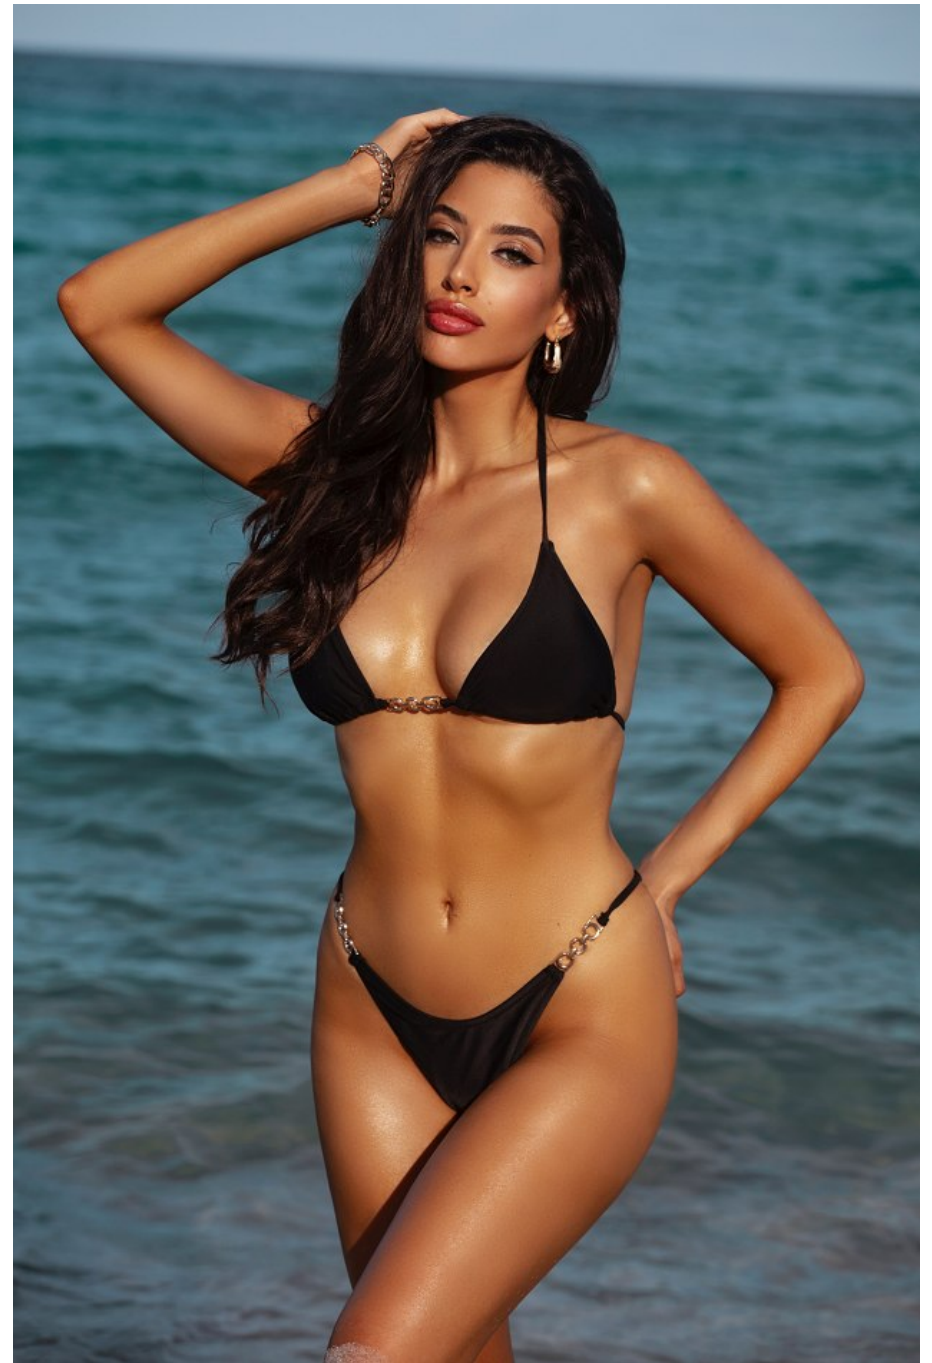

Nars Khenchil Height 5'8" | 173cm Bust 34" | 86cm Waist 24" | 61cm Hips 35.5" | 90cm
Dress 2 US | 32 EU Shoe 8 US | 39 EU Hair Brown Eyes Hazel

Nars Khenchil Height 5'8" | 173cm Bust 34" | 86cm Waist 24" | 61cm Hips 35.5" | 90cm
Dress 2 US | 32 EU Shoe 8 US | 39 EU Hair Brown Eyes Hazel

Nars Khenchil Height 5'8" | 173cm Bust 34" | 86cm Waist 24" | 61cm Hips 35.5" | 90cm
Dress 2 US | 32 EU Shoe 8 US | 39 EU Hair Brown Eyes Hazel

CGM
CAROLINE GLEASON
MANAGEMENT

Nars Khenchil Height 5'8" | 173cm Bust 34" | 86cm Waist 24" | 61cm Hips 35.5" | 90cm
Dress 2 US | 32 EU Shoe 8 US | 39 EU Hair Brown Eyes Hazel