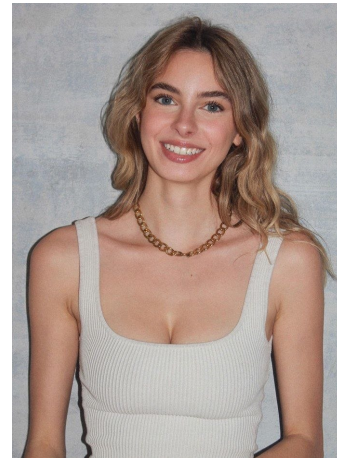

Beatrice Height 5'9" | 175cm Bust 34" | 86cm Waist 24" | 61cm Hips 35" | 89cm  
Dress 2 US | 32 EU Shoe 9 US | 40 EU Hair Light Brown Eyes Blue

Beatrice Height 5'9" | 175cm Bust 34" | 86cm Waist 24" | 61cm Hips 35" | 89cm  
Dress 2 US | 32 EU Shoe 9 US | 40 EU Hair Light Brown Eyes Blue

Beatrice Height 5'9" | 175cm Bust 34" | 86cm Waist 24" | 61cm Hips 35" | 89cm  
Dress 2 US | 32 EU Shoe 9 US | 40 EU Hair Light Brown Eyes Blue