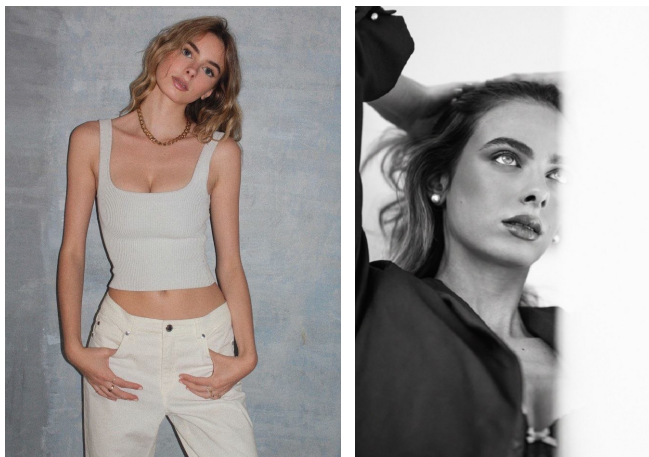

Beatrice Height 5'9" | 175cm Bust 34" | 86cm Waist 24" | 61cm Hips 35" | 89cm
Dress 2 US | 32 EU Shoe 9 US | 40 EU Hair Light Brown Eyes Blue

Beatrice Height 5'9" | 175cm Bust 34" | 86cm Waist 24" | 61cm Hips 35" | 89cm
Dress 2 US | 32 EU Shoe 9 US | 40 EU Hair Light Brown Eyes Blue

Beatrice Height 5'9" | 175cm Bust 34" | 86cm Waist 24" | 61cm Hips 35" | 89cm
Dress 2 US | 32 EU Shoe 9 US | 40 EU Hair Light Brown Eyes Blue