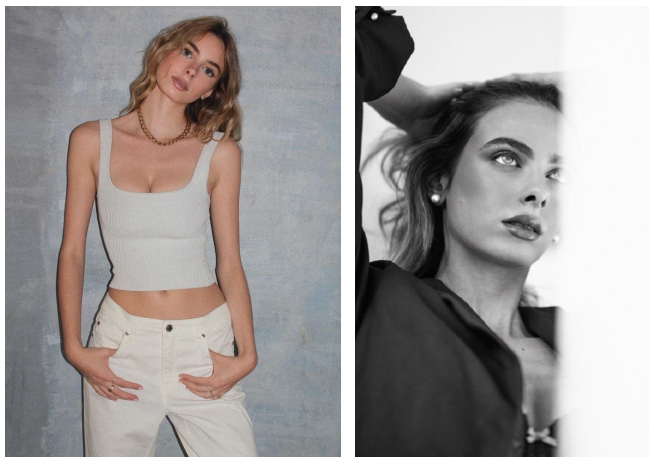

Beatrice Height 5'9" | 175cm Bust 34" | 86cm Waist 24" | 61cm Hips 35" | 89cm  
Dress 2 US | 32 EU Shoe 9 US | 40 EU Hair Light Brown Eyes Blue

Beatrice Height 5'9" | 175cm Bust 34" | 86cm Waist 24" | 61cm Hips 35" | 89cm  
Dress 2 US | 32 EU Shoe 9 US | 40 EU Hair Light Brown Eyes Blue

Beatrice Height 5'9" | 175cm Bust 34" | 86cm Waist 24" | 61cm Hips 35" | 89cm  
Dress 2 US | 32 EU Shoe 9 US | 40 EU Hair Light Brown Eyes Blue