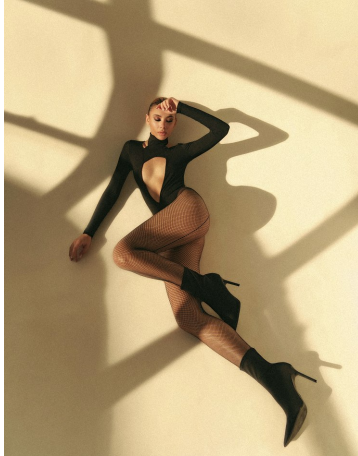

Isabella Loren Height 5'8.5" | 174cm Bust 32" | 81cm Waist 24" | 61cm Hips 36" | 91cm  
Dress 2 US | 32 EU Shoe 8.5 US | 39.5 EU Hair Blonde Eyes Brown

Isabella Loren    Height 5'8.5" | 174cm    Bust 32" | 81cm    Waist 24" | 61cm    Hips 36" | 91cm  
Dress 2 US | 32 EU    Shoe 8.5 US | 39.5 EU    Hair Blonde    Eyes Brown