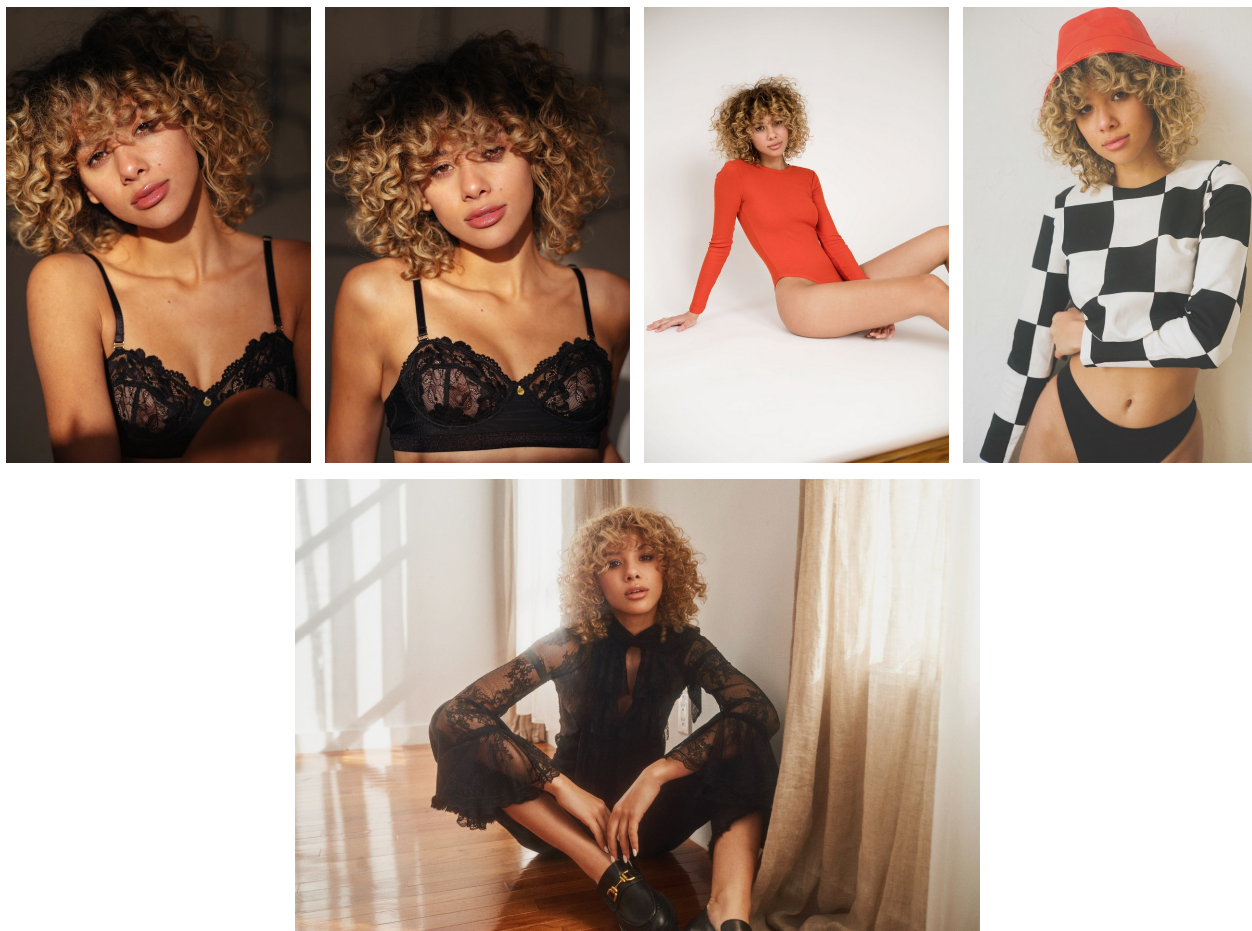

Isabella Loren Height 5'8.5" | 174cm Bust 32" | 81cm Waist 24" | 61cm Hips 36" | 91cm  
Dress 2 US | 32 EU Shoe 8.5 US | 39.5 EU Hair Blonde Eyes Brown

Isabella Loren    Height 5'8.5" | 174cm    Bust 32" | 81cm    Waist 24" | 61cm    Hips 36" | 91cm  
Dress 2 US | 32 EU    Shoe 8.5 US | 39.5 EU    Hair Blonde    Eyes Brown