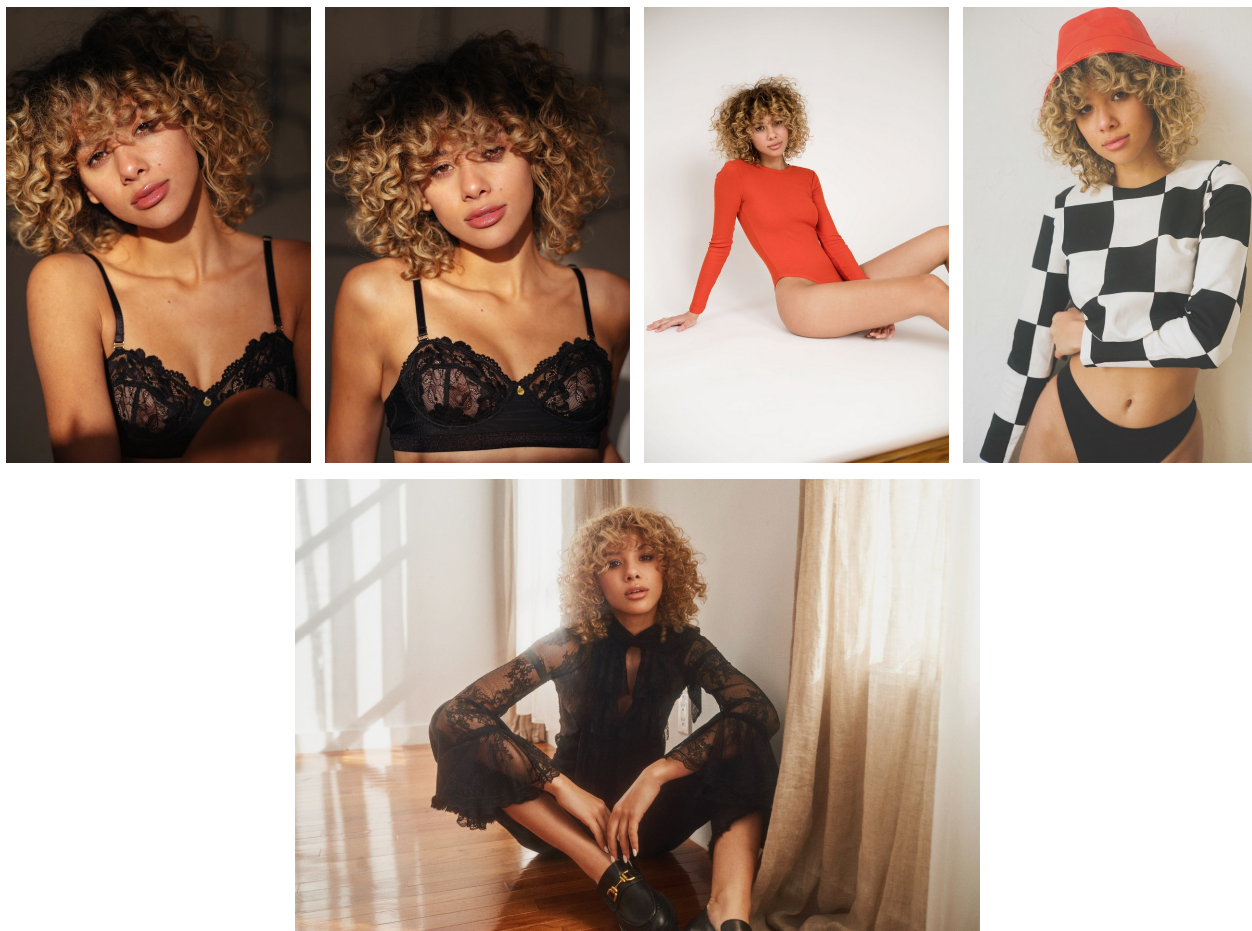

Isabella Loren Height 5'8.5" | 174cm Bust 32" | 81cm Waist 24" | 61cm Hips 36" | 91cm
Dress 2 US | 32 EU Shoe 8.5 US | 39.5 EU Hair Blonde Eyes Brown

Isabella Loren Height 5'8.5" | 174cm Bust 32" | 81cm Waist 24" | 61cm Hips 36" | 91cm
Dress 2 US | 32 EU Shoe 8.5 US | 39.5 EU Hair Blonde Eyes Brown