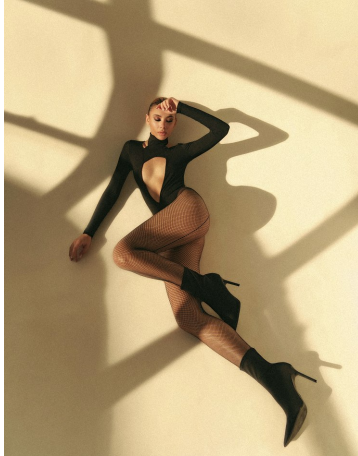

Isabella Loren Height 5'8.5" | 174cm Bust 32" | 81cm Waist 24" | 61cm Hips 36" | 91cm
Dress 2 US | 32 EU Shoe 8.5 US | 39.5 EU Hair Blonde Eyes Brown

Isabella Loren Height 5'8.5" | 174cm Bust 32" | 81cm Waist 24" | 61cm Hips 36" | 91cm
Dress 2 US | 32 EU Shoe 8.5 US | 39.5 EU Hair Blonde Eyes Brown