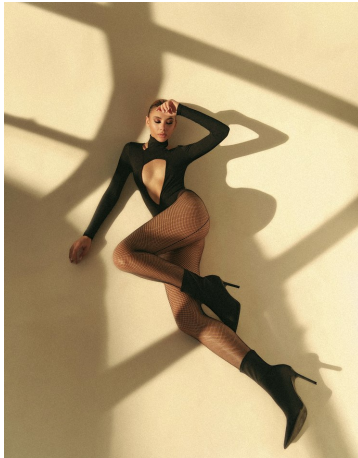

Isabella Loren Height 5'8.5" | 174cm Bust 32" | 81cm Waist 24" | 61cm Hips 36" | 91cm
Dress 2 US | 32 EU Shoe 8.5 US | 39.5 EU Hair Blonde Eyes Brown

Isabella Loren Height 5'8.5" | 174cm Bust 32" | 81cm Waist 24" | 61cm Hips 36" | 91cm
Dress 2 US | 32 EU Shoe 8.5 US | 39.5 EU Hair Blonde Eyes Brown