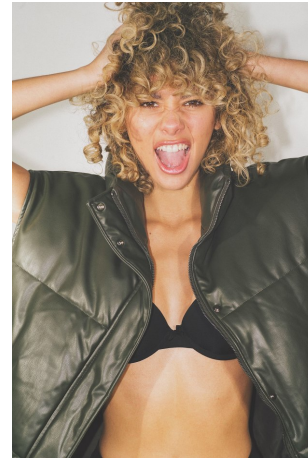

Isabella Loren Height 5'8.5" | 174cm Bust 32" | 81cm Waist 24" | 61cm Hips 36" | 91cm  
Dress 2 US | 32 EU Shoe 8.5 US | 39.5 EU Hair Blonde Eyes Brown

Isabella Loren    Height 5'8.5" | 174cm    Bust 32" | 81cm    Waist 24" | 61cm    Hips 36" | 91cm  
Dress 2 US | 32 EU    Shoe 8.5 US | 39.5 EU    Hair Blonde    Eyes Brown