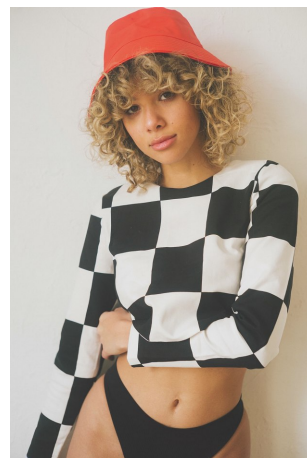

Isabella Loren Height 5'8.5" | 174cm Bust 32" | 81cm Waist 24" | 61cm Hips 36" | 91cm
Dress 2 US | 32 EU Shoe 8.5 US | 39.5 EU Hair Blonde Eyes Brown

Isabella Loren Height 5'8.5" | 174cm Bust 32" | 81cm Waist 24" | 61cm Hips 36" | 91cm
Dress 2 US | 32 EU Shoe 8.5 US | 39.5 EU Hair Blonde Eyes Brown