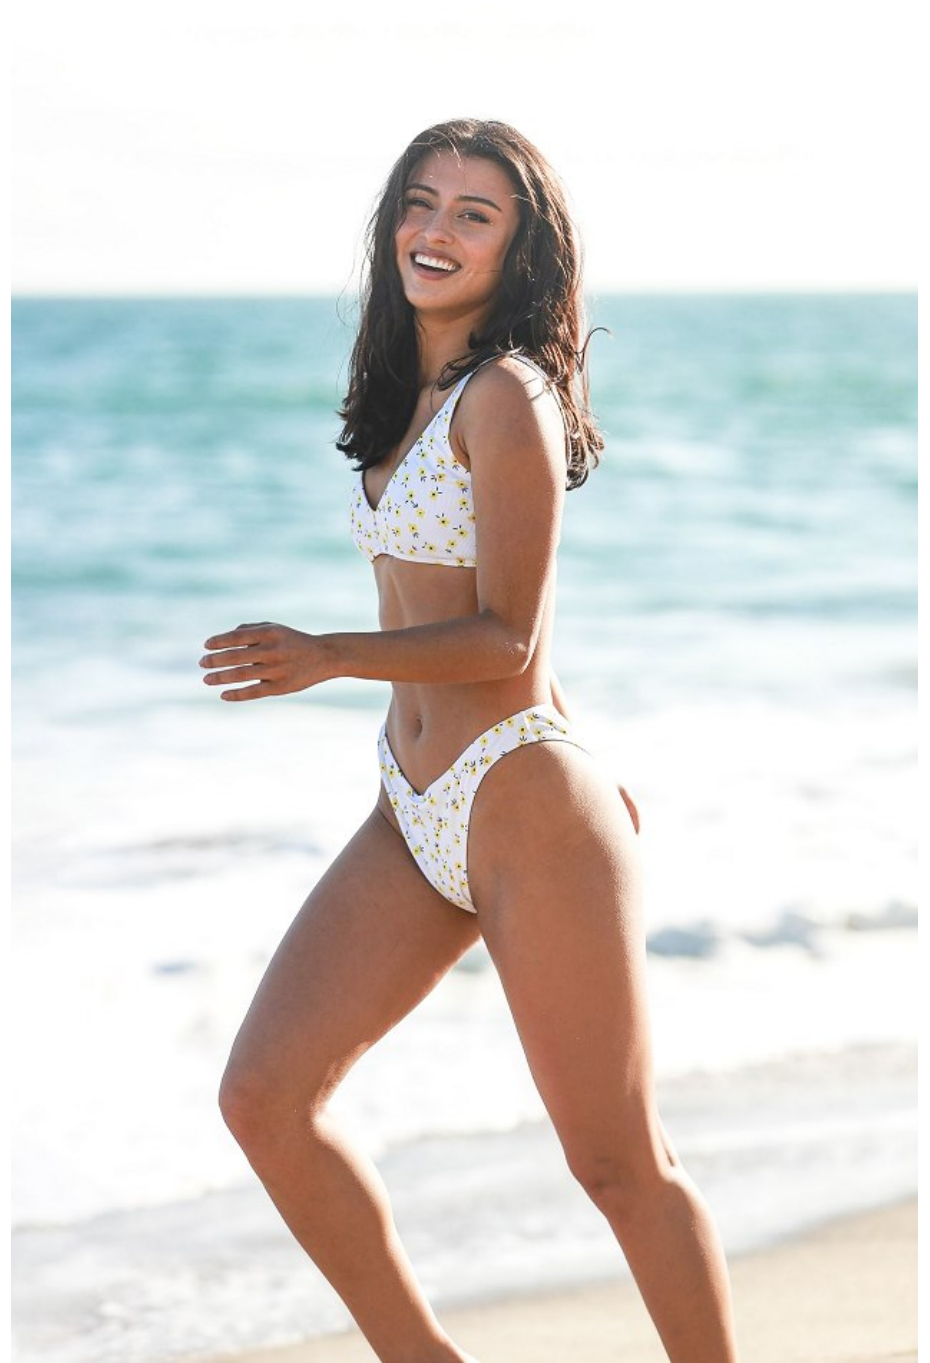

Paulina Vazirizand Height 5'8" | 173cm Bust 34" | 86cm Waist 25" | 63cm Hips 34" | 86cm
Dress 0-2 US | 30-32 EU Shoe 7.5 US | 38.5 EU Hair Brown Eyes Brown