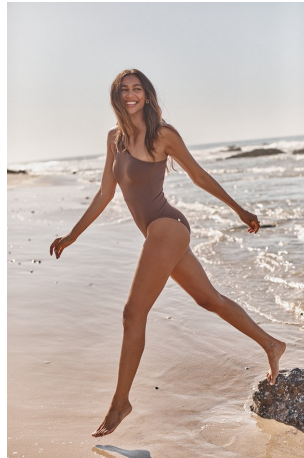

Jess Epps Height 5'11" | 180cm Bust 34" | 86cm Waist 25" | 64cm Hips 38" | 96cm
Dress 2-4 US | 32-34 EU Shoe 9 US | 40 EU Hair Brown Eyes Brown

Jess Epps Height 5'11" | 180cm Bust 34" | 86cm Waist 25" | 64cm Hips 38" | 96cm
Dress 2-4 US | 32-34 EU Shoe 9 US | 40 EU Hair Brown Eyes Brown