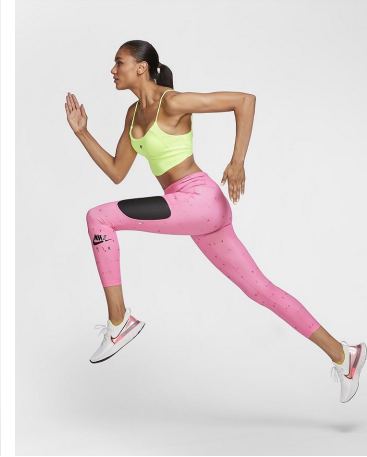

Jess Epps Height 5'11" | 180cm Bust 34" | 86cm Waist 25" | 64cm Hips 38" | 96cm  
Dress 2-4 US | 32-34 EU Shoe 9 US | 40 EU Hair Brown Eyes Brown

Jess Epps Height 5'11" | 180cm Bust 34" | 86cm Waist 25" | 64cm Hips 38" | 96cm  
Dress 2-4 US | 32-34 EU Shoe 9 US | 40 EU Hair Brown Eyes Brown