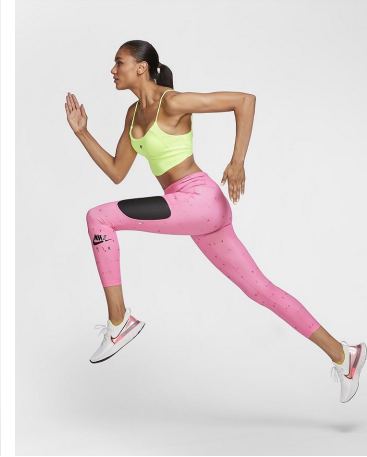

Jess Epps Height 5'11" | 180cm Bust 34" | 86cm Waist 25" | 64cm Hips 38" | 96cm
Dress 2-4 US | 32-34 EU Shoe 9 US | 40 EU Hair Brown Eyes Brown

Jess Epps Height 5'11" | 180cm Bust 34" | 86cm Waist 25" | 64cm Hips 38" | 96cm
Dress 2-4 US | 32-34 EU Shoe 9 US | 40 EU Hair Brown Eyes Brown