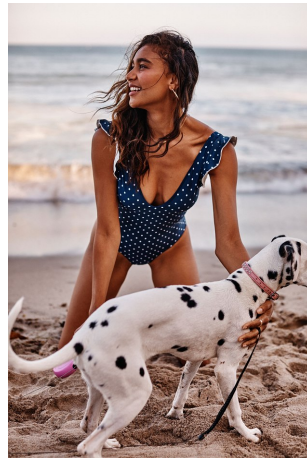

Jess Epps Height 5'11" | 180cm Bust 34" | 86cm Waist 25" | 64cm Hips 38" | 96cm  
Dress 2-4 US | 32-34 EU Shoe 9 US | 40 EU Hair Brown Eyes Brown

Jess Epps Height 5'11" | 180cm Bust 34" | 86cm Waist 25" | 64cm Hips 38" | 96cm  
Dress 2-4 US | 32-34 EU Shoe 9 US | 40 EU Hair Brown Eyes Brown