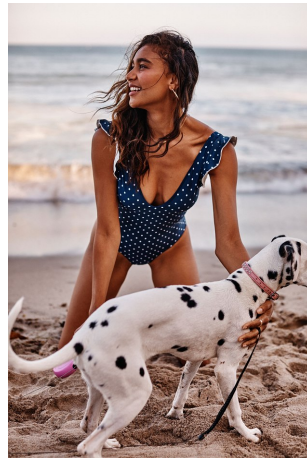

Jess Epps Height 5'11" | 180cm Bust 34" | 86cm Waist 25" | 64cm Hips 38" | 96cm
Dress 2-4 US | 32-34 EU Shoe 9 US | 40 EU Hair Brown Eyes Brown

Jess Epps Height 5'11" | 180cm Bust 34" | 86cm Waist 25" | 64cm Hips 38" | 96cm
Dress 2-4 US | 32-34 EU Shoe 9 US | 40 EU Hair Brown Eyes Brown