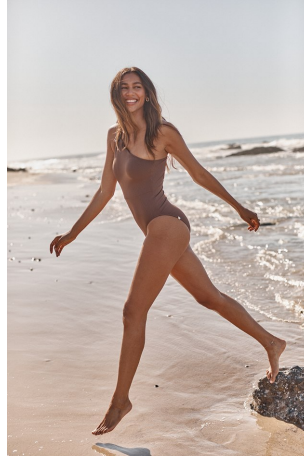

Jess Epps Height 5'11" | 180cm Bust 34" | 86cm Waist 25" | 64cm Hips 38" | 96cm  
Dress 2-4 US | 32-34 EU Shoe 9 US | 40 EU Hair Brown Eyes Brown

Jess Epps Height 5'11" | 180cm Bust 34" | 86cm Waist 25" | 64cm Hips 38" | 96cm  
Dress 2-4 US | 32-34 EU Shoe 9 US | 40 EU Hair Brown Eyes Brown