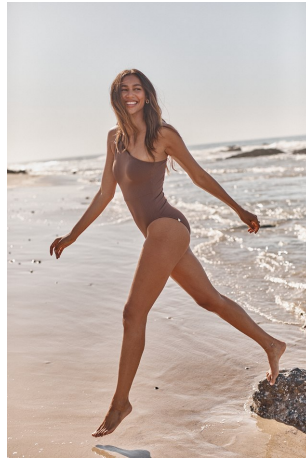

Jess Epps Height 5'11" | 180cm Bust 34" | 86cm Waist 25" | 64cm Hips 38" | 96cm
Dress 2-4 US | 32-34 EU Shoe 9 US | 40 EU Hair Brown Eyes Brown

Jess Epps Height 5'11" | 180cm Bust 34" | 86cm Waist 25" | 64cm Hips 38" | 96cm
Dress 2-4 US | 32-34 EU Shoe 9 US | 40 EU Hair Brown Eyes Brown