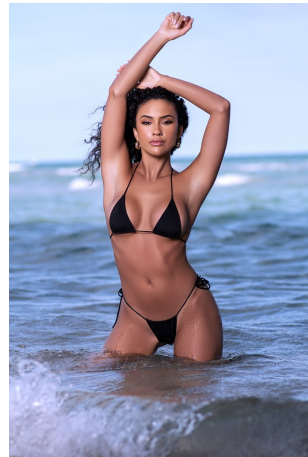

Gigi Pena Height 5'7.5" | 172cm Bust 34" | 86cm Waist 25" | 63cm Hips 34" | 86cm  
Dress 2 US | 32 EU Shoe 7.5 US | 38.5 EU Hair Brown Eyes Brown

Gigi Pena Height 5'7.5" | 172cm Bust 34" | 86cm Waist 25" | 63cm Hips 34" | 86cm  
Dress 2 US | 32 EU Shoe 7.5 US | 38.5 EU Hair Brown Eyes Brown