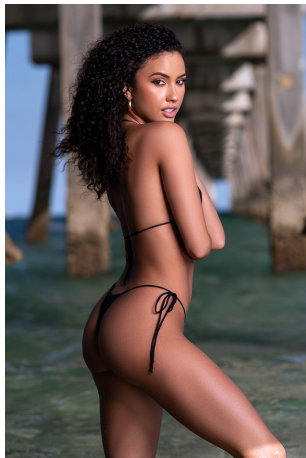

Gigi Pena Height 5'7.5" | 172cm Bust 34" | 86cm Waist 25" | 63cm Hips 34" | 86cm
Dress 2 US | 32 EU Shoe 7.5 US | 38.5 EU Hair Brown Eyes Brown

Gigi Pena Height 5'7.5" | 172cm Bust 34" | 86cm Waist 25" | 63cm Hips 34" | 86cm
Dress 2 US | 32 EU Shoe 7.5 US | 38.5 EU Hair Brown Eyes Brown