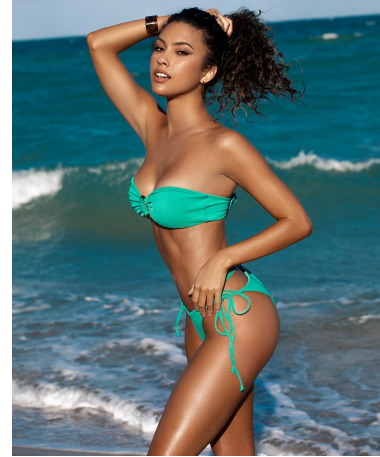

Gigi Pena Height 5'7.5" | 172cm Bust 34" | 86cm Waist 25" | 63cm Hips 34" | 86cm
Dress 2 US | 32 EU Shoe 7.5 US | 38.5 EU Hair Brown Eyes Brown

Gigi Pena Height 5'7.5" | 172cm Bust 34" | 86cm Waist 25" | 63cm Hips 34" | 86cm
Dress 2 US | 32 EU Shoe 7.5 US | 38.5 EU Hair Brown Eyes Brown