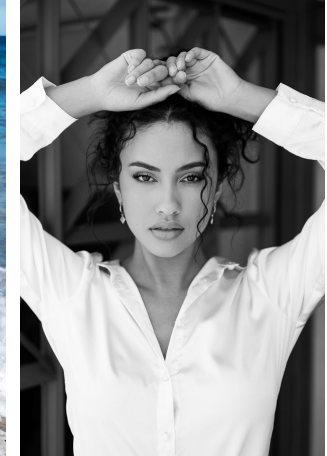

Gigi Pena Height 5'7.5" | 172cm Bust 34" | 86cm Waist 25" | 63cm Hips 34" | 86cm  
Dress 2 US | 32 EU Shoe 7.5 US | 38.5 EU Hair Brown Eyes Brown

Gigi Pena Height 5'7.5" | 172cm Bust 34" | 86cm Waist 25" | 63cm Hips 34" | 86cm  
Dress 2 US | 32 EU Shoe 7.5 US | 38.5 EU Hair Brown Eyes Brown