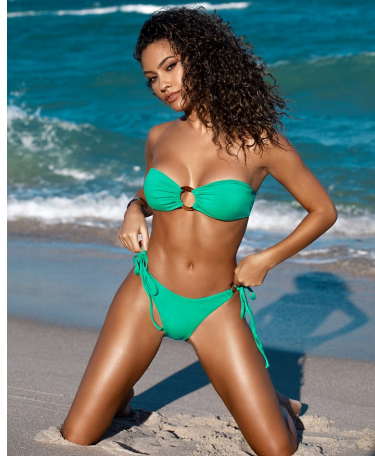

Gigi Pena Height 5'7.5" | 172cm Bust 34" | 86cm Waist 25" | 63cm Hips 34" | 86cm  
Dress 2 US | 32 EU Shoe 7.5 US | 38.5 EU Hair Brown Eyes Brown

Gigi Pena Height 5'7.5" | 172cm Bust 34" | 86cm Waist 25" | 63cm Hips 34" | 86cm  
Dress 2 US | 32 EU Shoe 7.5 US | 38.5 EU Hair Brown Eyes Brown