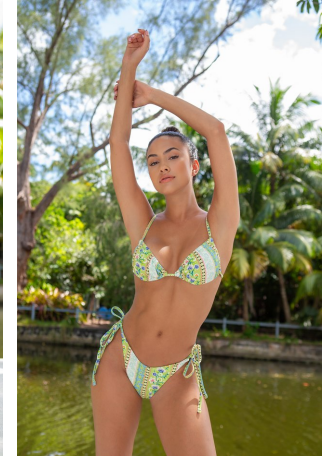

Gigi Pena Height 5'7.5" | 172cm Bust 34" | 86cm Waist 25" | 63cm Hips 34" | 86cm  
Dress 2 US | 32 EU Shoe 7.5 US | 38.5 EU Hair Brown Eyes Brown

Gigi Pena Height 5'7.5" | 172cm Bust 34" | 86cm Waist 25" | 63cm Hips 34" | 86cm  
Dress 2 US | 32 EU Shoe 7.5 US | 38.5 EU Hair Brown Eyes Brown

Gigi Pena Height 5'7.5" | 172cm Bust 34" | 86cm Waist 25" | 63cm Hips 34" | 86cm  
Dress 2 US | 32 EU Shoe 7.5 US | 38.5 EU Hair Brown Eyes Brown