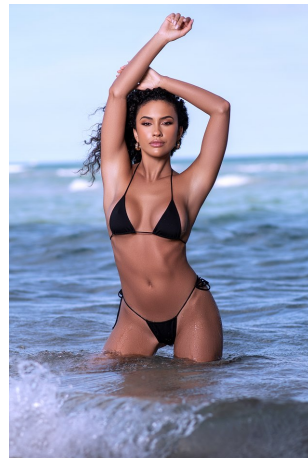

Gigi Pena Height 5'7.5" | 172cm Bust 34" | 86cm Waist 25" | 63cm Hips 34" | 86cm
Dress 2 US | 32 EU Shoe 7.5 US | 38.5 EU Hair Brown Eyes Brown

Gigi Pena Height 5'7.5" | 172cm Bust 34" | 86cm Waist 25" | 63cm Hips 34" | 86cm
Dress 2 US | 32 EU Shoe 7.5 US | 38.5 EU Hair Brown Eyes Brown