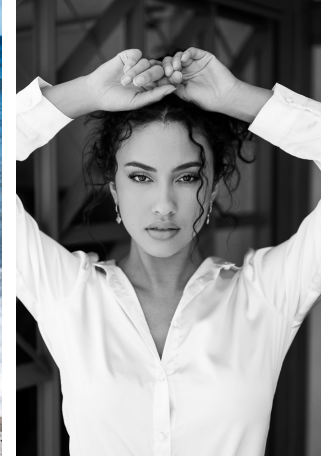

Gigi Pena Height 5'7.5" | 172cm Bust 34" | 86cm Waist 25" | 63cm Hips 34" | 86cm  
Dress 2 US | 32 EU Shoe 7.5 US | 38.5 EU Hair Brown Eyes Brown

Gigi Pena Height 5'7.5" | 172cm Bust 34" | 86cm Waist 25" | 63cm Hips 34" | 86cm  
Dress 2 US | 32 EU Shoe 7.5 US | 38.5 EU Hair Brown Eyes Brown