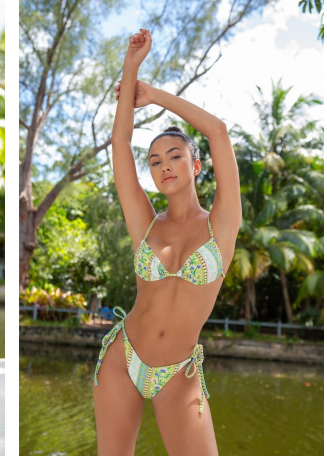

Gigi Pena Height 5'7.5" | 172cm Bust 34" | 86cm Waist 25" | 63cm Hips 34" | 86cm  
Dress 2 US | 32 EU Shoe 7.5 US | 38.5 EU Hair Brown Eyes Brown

Gigi Pena Height 5'7.5" | 172cm Bust 34" | 86cm Waist 25" | 63cm Hips 34" | 86cm  
Dress 2 US | 32 EU Shoe 7.5 US | 38.5 EU Hair Brown Eyes Brown

Gigi Pena   Height 5'7.5" | 172cm   Bust 34" | 86cm   Waist 25" | 63cm   Hips 34" | 86cm  
Dress 2 US | 32 EU   Shoe 7.5 US | 38.5 EU   Hair Brown   Eyes Brown