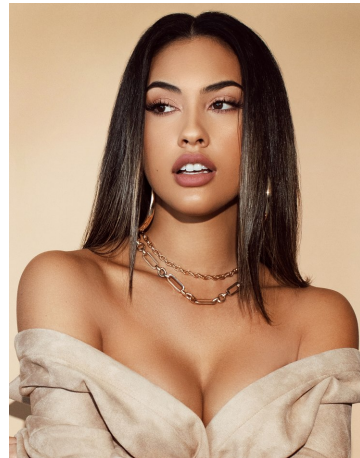

Gigi Pena Height 5'7.5" | 172cm Bust 34" | 86cm Waist 25" | 63cm Hips 34" | 86cm
Dress 2 US | 32 EU Shoe 7.5 US | 38.5 EU Hair Brown Eyes Brown

Gigi Pena Height 5'7.5" | 172cm Bust 34" | 86cm Waist 25" | 63cm Hips 34" | 86cm
Dress 2 US | 32 EU Shoe 7.5 US | 38.5 EU Hair Brown Eyes Brown

Gigi Pena Height 5'7.5" | 172cm Bust 34" | 86cm Waist 25" | 63cm Hips 34" | 86cm
Dress 2 US | 32 EU Shoe 7.5 US | 38.5 EU Hair Brown Eyes Brown