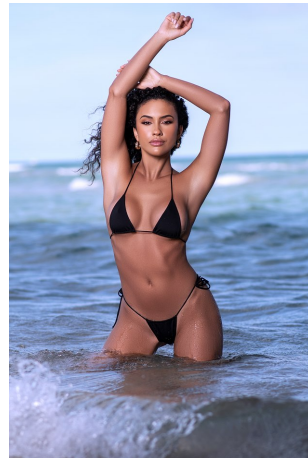

Gigi Pena Height 5'7.5" | 172cm Bust 34" | 86cm Waist 25" | 63cm Hips 34" | 86cm  
Dress 2 US | 32 EU Shoe 7.5 US | 38.5 EU Hair Brown Eyes Brown

Gigi Pena Height 5'7.5" | 172cm Bust 34" | 86cm Waist 25" | 63cm Hips 34" | 86cm  
Dress 2 US | 32 EU Shoe 7.5 US | 38.5 EU Hair Brown Eyes Brown