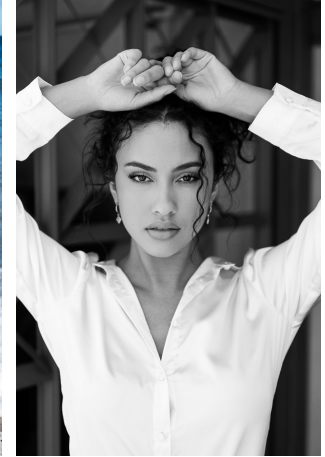

Gigi Pena Height 5'7.5" | 172cm Bust 34" | 86cm Waist 25" | 63cm Hips 34" | 86cm
Dress 2 US | 32 EU Shoe 7.5 US | 38.5 EU Hair Brown Eyes Brown

Gigi Pena Height 5'7.5" | 172cm Bust 34" | 86cm Waist 25" | 63cm Hips 34" | 86cm
Dress 2 US | 32 EU Shoe 7.5 US | 38.5 EU Hair Brown Eyes Brown