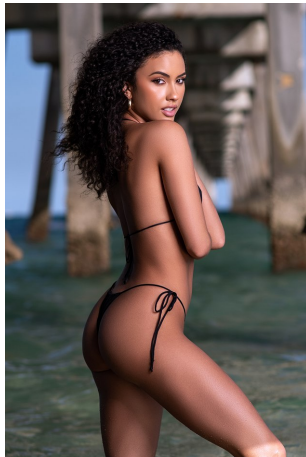

Gigi Pena Height 5'7.5" | 172cm Bust 34" | 86cm Waist 25" | 63cm Hips 34" | 86cm  
Dress 2 US | 32 EU Shoe 7.5 US | 38.5 EU Hair Brown Eyes Brown

Gigi Pena Height 5'7.5" | 172cm Bust 34" | 86cm Waist 25" | 63cm Hips 34" | 86cm  
Dress 2 US | 32 EU Shoe 7.5 US | 38.5 EU Hair Brown Eyes Brown