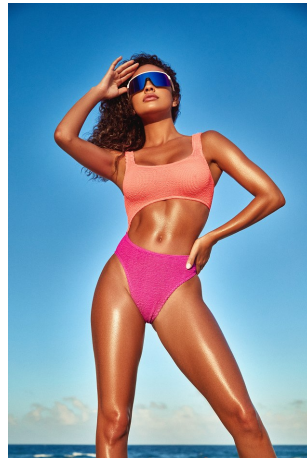

Gigi Pena Height 5'7.5" | 172cm Bust 34" | 86cm Waist 25" | 63cm Hips 34" | 86cm
Dress 2 US | 32 EU Shoe 7.5 US | 38.5 EU Hair Brown Eyes Brown

Gigi Pena Height 5'7.5" | 172cm Bust 34" | 86cm Waist 25" | 63cm Hips 34" | 86cm
Dress 2 US | 32 EU Shoe 7.5 US | 38.5 EU Hair Brown Eyes Brown