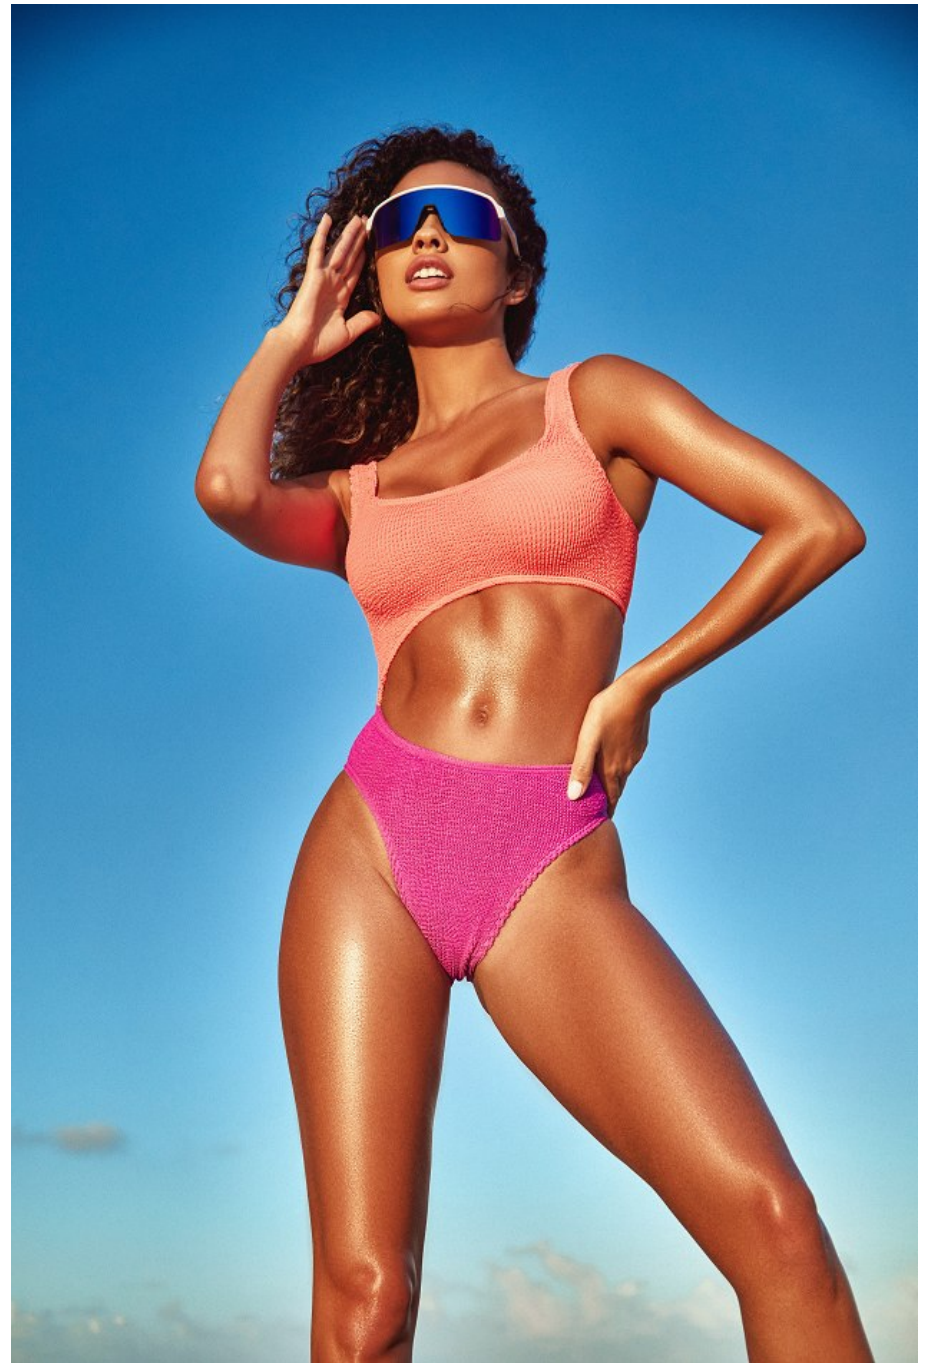

Gigi Pena Height 5'7.5" | 172cm Bust 34" | 86cm Waist 25" | 63cm Hips 34" | 86cm
Dress 2 US | 32 EU Shoe 7.5 US | 38.5 EU Hair Brown Eyes Brown