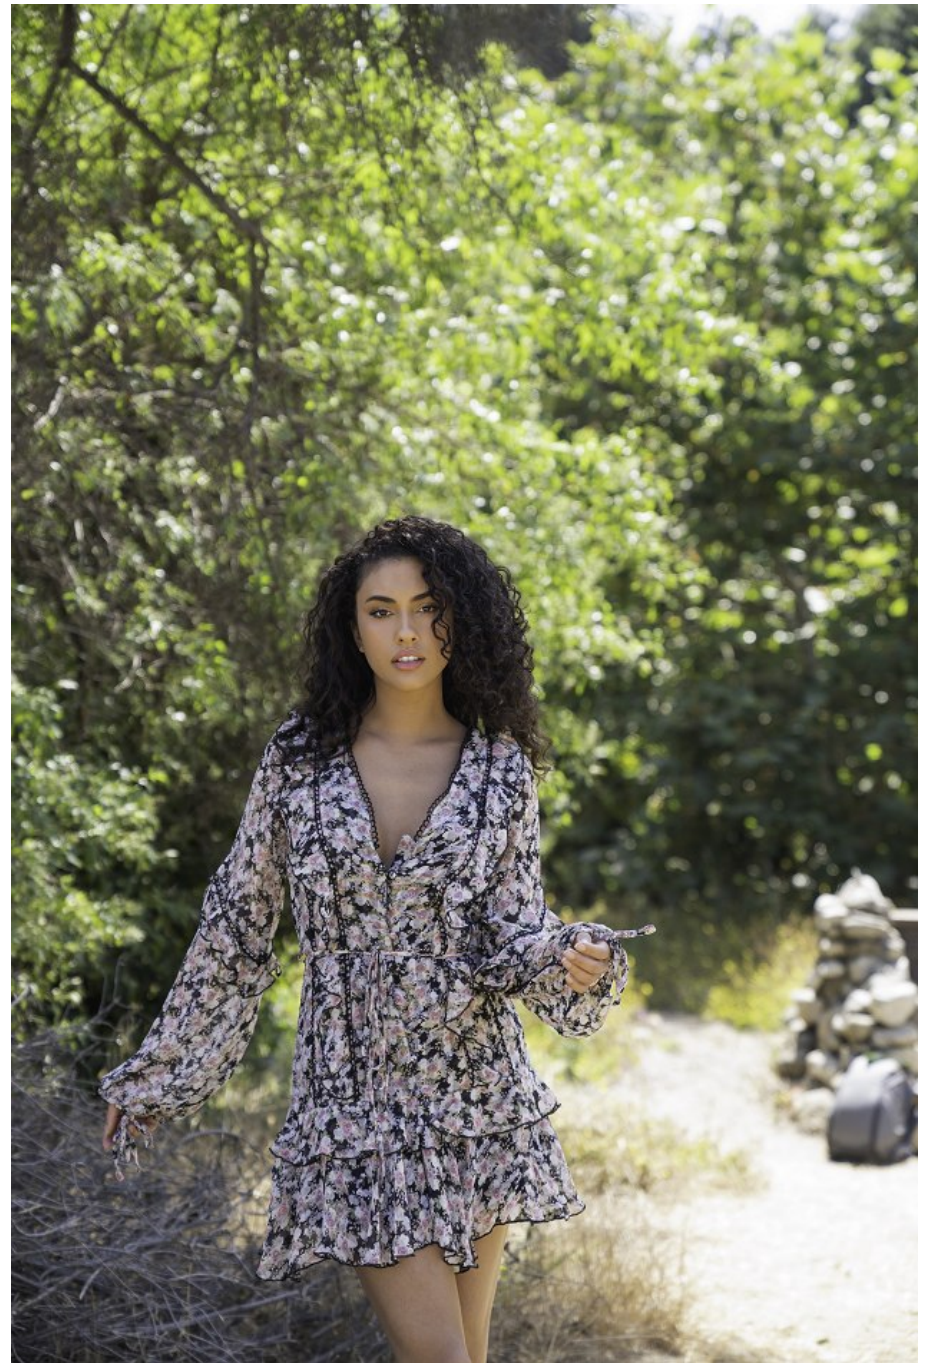

Gigi Pena Height 5'7.5" | 172cm Bust 34" | 86cm Waist 25" | 63cm Hips 34" | 86cm  
Dress 2 US | 32 EU Shoe 7.5 US | 38.5 EU Hair Brown Eyes Brown

Gigi Pena Height 5'7.5" | 172cm Bust 34" | 86cm Waist 25" | 63cm Hips 34" | 86cm  
Dress 2 US | 32 EU Shoe 7.5 US | 38.5 EU Hair Brown Eyes Brown