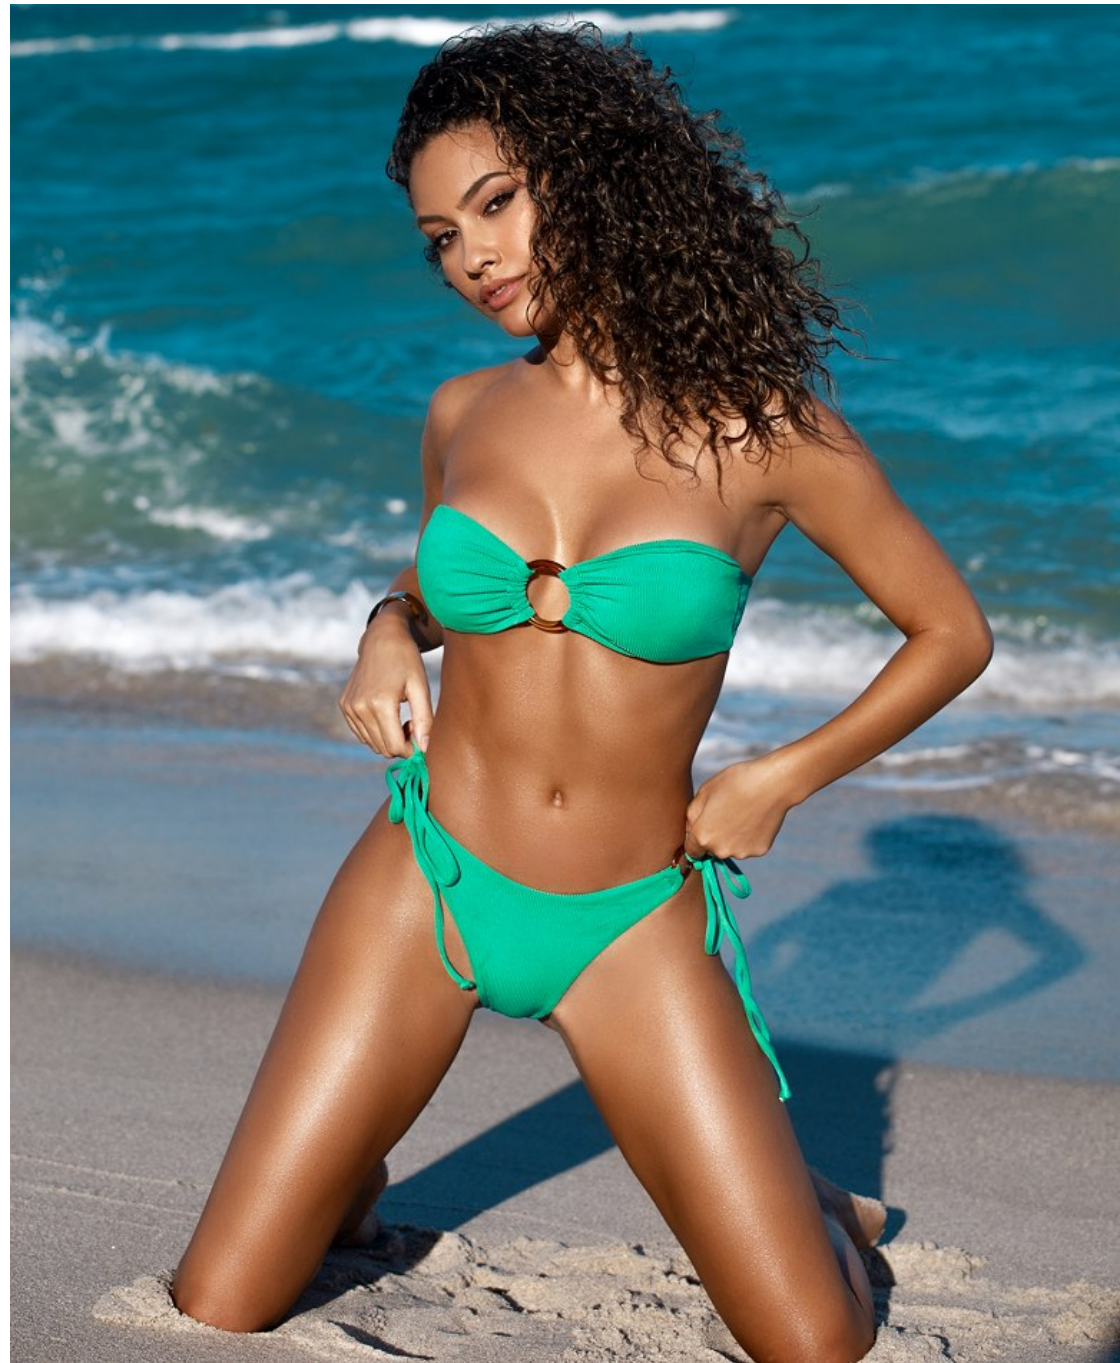

Gigi Pena Height 5'7.5" | 172cm Bust 34" | 86cm Waist 25" | 63cm Hips 34" | 86cm
Dress 2 US | 32 EU Shoe 7.5 US | 38.5 EU Hair Brown Eyes Brown

Gigi Pena Height 5'7.5" | 172cm Bust 34" | 86cm Waist 25" | 63cm Hips 34" | 86cm
Dress 2 US | 32 EU Shoe 7.5 US | 38.5 EU Hair Brown Eyes Brown