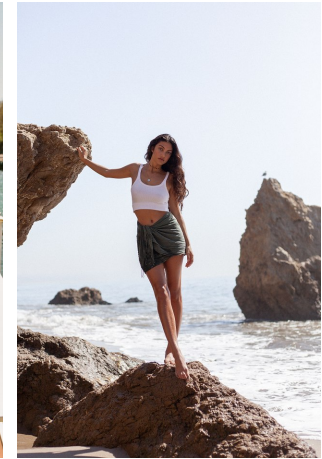

Kylie Moore Height 5'8" | 173cm Bust 34" | 86cm Waist 24" | 61cm Hips 34" | 86cm
 Dress 2 US | 32 EU Shoe 8 US | 39 EU Hair Brown Eyes Brown

Kylie Moore Height 5'8" | 173cm Bust 34" | 86cm Waist 24" | 61cm Hips 34" | 86cm
Dress 2 US | 32 EU Shoe 8 US | 39 EU Hair Brown Eyes Brown

Kylie Moore Height 5'8" | 173cm Bust 34" | 86cm Waist 24" | 61cm Hips 34" | 86cm
 Dress 2 US | 32 EU Shoe 8 US | 39 EU Hair Brown Eyes Brown