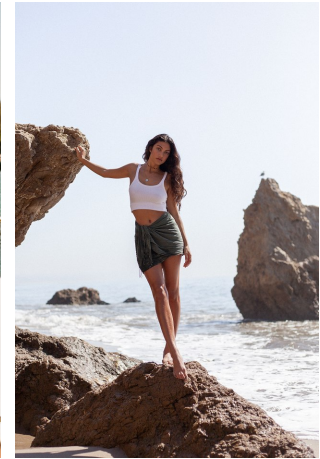

Kylie Moore    Height 5'8" | 173cm    Bust 34" | 86cm    Waist 24" | 61cm    Hips 34" | 86cm  
 Dress 2 US | 32 EU    Shoe 8 US | 39 EU    Hair Brown    Eyes Brown

Kylie Moore Height 5'8" | 173cm Bust 34" | 86cm Waist 24" | 61cm Hips 34" | 86cm  
Dress 2 US | 32 EU Shoe 8 US | 39 EU Hair Brown Eyes Brown

Kylie Moore    Height 5'8" | 173cm    Bust 34" | 86cm    Waist 24" | 61cm    Hips 34" | 86cm  
 Dress 2 US | 32 EU    Shoe 8 US | 39 EU    Hair Brown    Eyes Brown