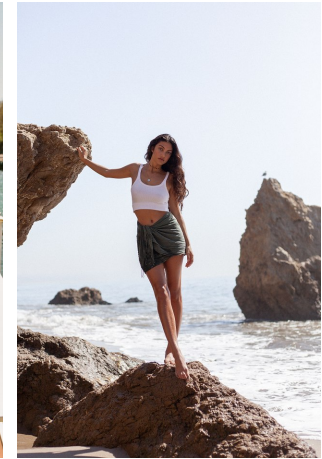

Kylie Moore Height 5'7" | 170cm Bust 34" | 86cm Waist 24" | 61cm Hips 34" | 86cm
 Dress 2 US | 32 EU Shoe 8 US | 39 EU Hair Brown Eyes Brown

Kylie Moore Height 5'7" | 170cm Bust 34" | 86cm Waist 24" | 61cm Hips 34" | 86cm
Dress 2 US | 32 EU Shoe 8 US | 39 EU Hair Brown Eyes Brown

Kylie Moore Height 5'7" | 170cm Bust 34" | 86cm Waist 24" | 61cm Hips 34" | 86cm
Dress 2 US | 32 EU Shoe 8 US | 39 EU Hair Brown Eyes Brown