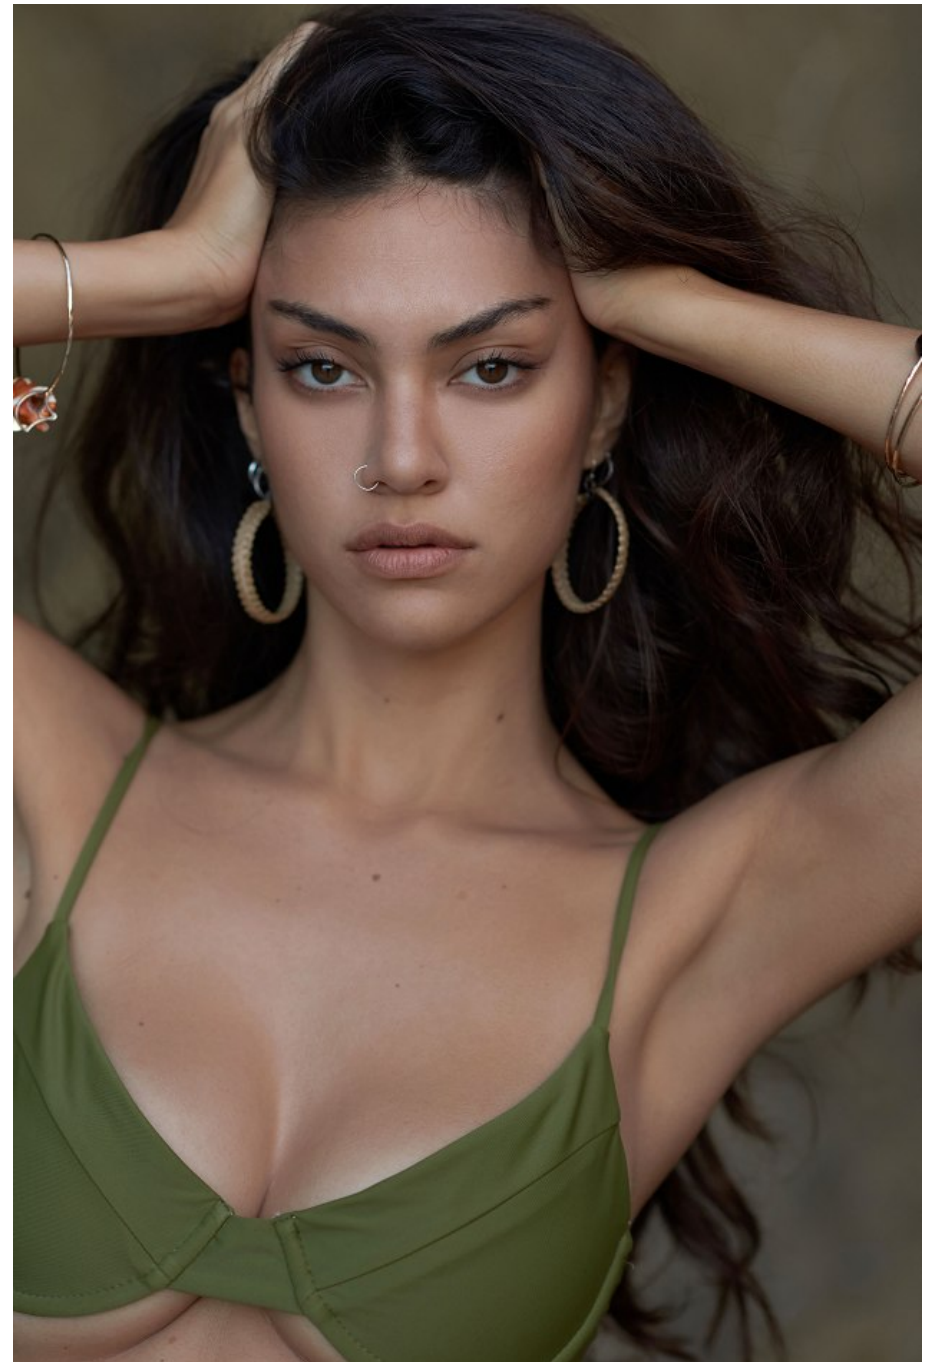

Kylie Moore Height 5'7" | 170cm Bust 34" | 86cm Waist 24" | 61cm Hips 34" | 86cm  
Dress 2 US | 32 EU Shoe 8 US | 39 EU Hair Brown Eyes Brown

Kylie Moore    Height 5'7" | 170cm    Bust 34" | 86cm    Waist 24" | 61cm    Hips 34" | 86cm  
Dress 2 US | 32 EU    Shoe 8 US | 39 EU    Hair Brown    Eyes Brown

Kylie Moore   Height 5'7" | 170cm   Bust 34" | 86cm   Waist 24" | 61cm   Hips 34" | 86cm  
Dress 2 US | 32 EU   Shoe 8 US | 39 EU   Hair Brown   Eyes Brown

Printed Blouse (Price Upon Request), Similar Styles at **Mannaia**, Street Level 1, **Veronica Beard** White Pants (\$375), and **Lele Sadoughi** Green Leopard Headband (\$65), **Neiman Marcus**, Mall Level 2-Level 3, **Rovanne Tassel Earrings** (\$228), **Tory Burch**, Mall Level 2, Watch (\$109), **Fossil**, Level 3, **Onyx T Wire Bracelet** in 18K Gold (\$8,000), and **Tiffany Hardware Link Bracelet** in 18K Gold (\$1,300), **Tiffany & Co.**, Mall Level 2.

**Alizee** Dress by **Stacey Bendet** Frodo Elvare Dress (\$895), Similar Styles at **Neiman Marcus**, Mall Level 2-Level 3, 18K Gold Tahitian Black Pearl Earrings (\$3,400), **Tiffany True-Beam** 18K Gold Ring (\$2,000), and 18K Gold Paloma Melody Two-Band Ring With Diamonds (\$6,300), **Tiffany & Co.**, Mall Level 2, **Heels** (\$19.99), **Jeans Warehouse**, Street Level 1.