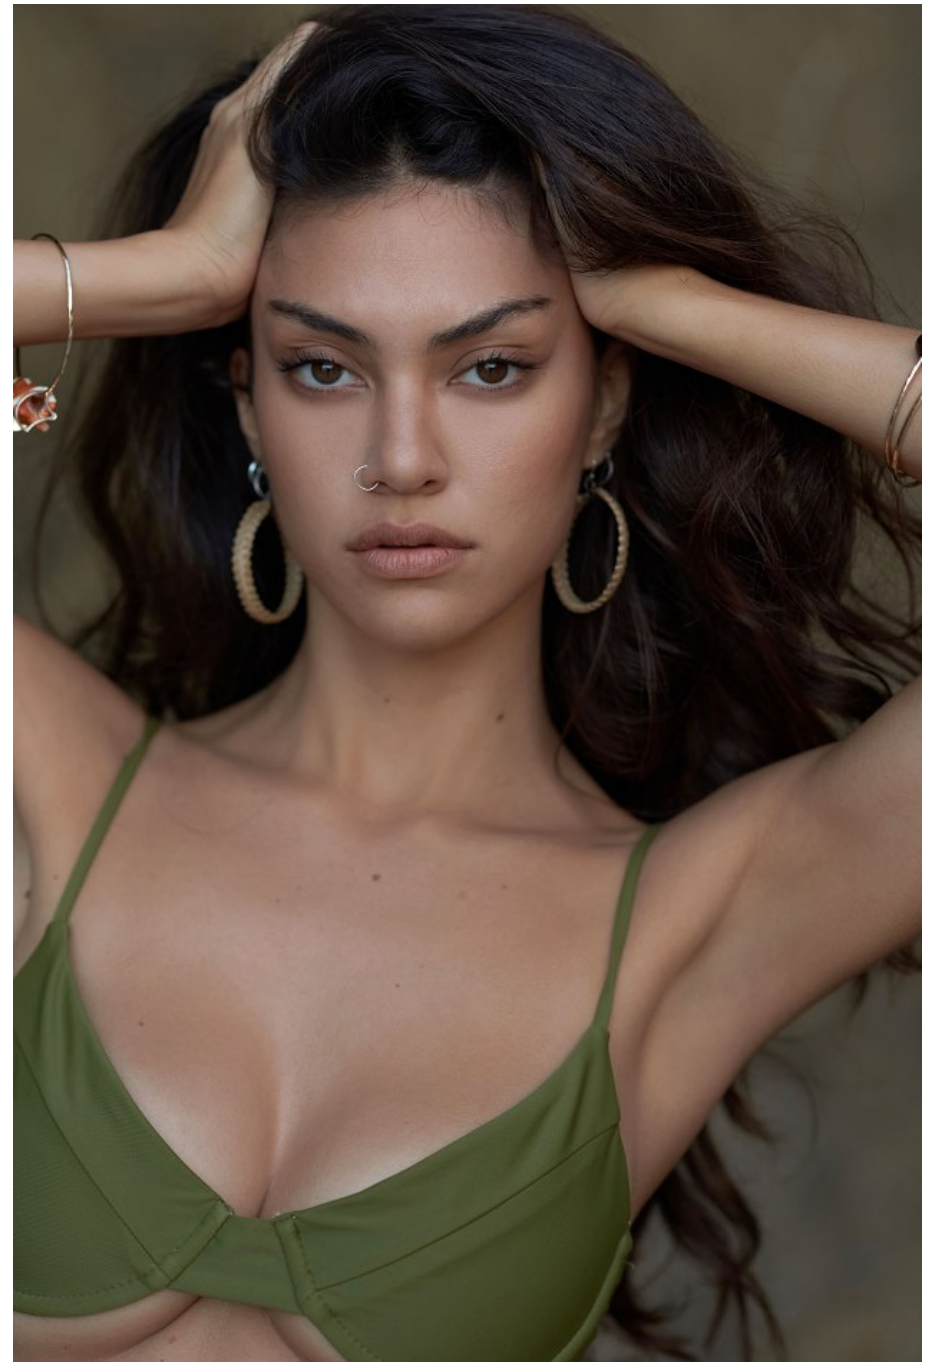

Kylie Moore Height 5'8" | 173cm Bust 34" | 86cm Waist 24" | 61cm Hips 34" | 86cm
Dress 2 US | 32 EU Shoe 8 US | 39 EU Hair Brown Eyes Brown

Kylie Moore Height 5'8" | 173cm Bust 34" | 86cm Waist 24" | 61cm Hips 34" | 86cm
Dress 2 US | 32 EU Shoe 8 US | 39 EU Hair Brown Eyes Brown

Kylie Moore Height 5'8" | 173cm Bust 34" | 86cm Waist 24" | 61cm Hips 34" | 86cm
Dress 2 US | 32 EU Shoe 8 US | 39 EU Hair Brown Eyes Brown

Printed Blouse (Price Upon Request), Similar Styles at **Mannola**, Street Level 1, **Veronica Beard** White Pants (\$375), and **Lele Sadoughi** Green Leopard Headband (\$65), **Neiman Marcus**, Mall Level 2-Level 3, **Rovanne Tassel Earrings** (\$228), **Tory Burch**, Mall Level 2, Watch (\$109), **Fossil**, Level 3, **Onyx T Wire Bracelet** in 18K Gold (\$3,000), and **Tiffany Hardware Link Bracelet** in 18K Gold (\$1,300), **Tiffany & Co.**, Mall Level 2.