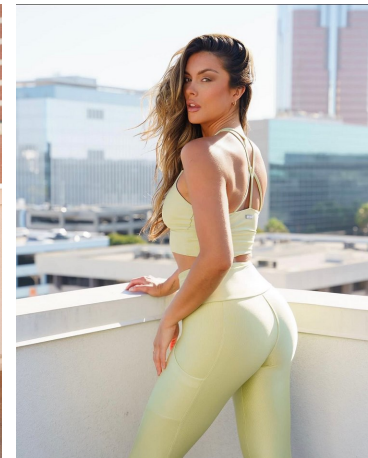

Cherokee Luker Height 5'9.5" | 176cm Bust 34" | 86cm Waist 26" | 66cm Hips 39" | 99cm
Dress 4 US | 34 EU Shoe 9.5 US | 40.5 EU Hair Brown Eyes Hazel

Cherokee Luker Height 5'9.5" | 176cm Bust 34" | 86cm Waist 26" | 66cm Hips 39" | 99cm
Dress 4 US | 34 EU Shoe 9.5 US | 40.5 EU Hair Brown Eyes Hazel