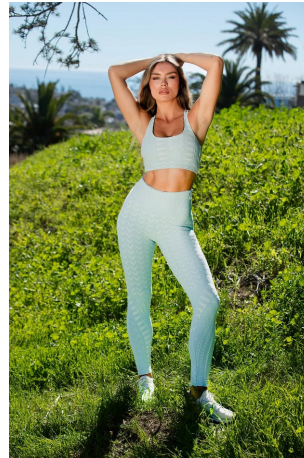

Cherokee Luker Height 5'9.5" | 176cm Bust 34" | 86cm Waist 26" | 66cm Hips 39" | 99cm
Dress 4 US | 34 EU Shoe 9.5 US | 40.5 EU Hair Brown Eyes Hazel

Cherokee Luker Height 5'9.5" | 176cm Bust 34" | 86cm Waist 26" | 66cm Hips 39" | 99cm
Dress 4 US | 34 EU Shoe 9.5 US | 40.5 EU Hair Brown Eyes Hazel