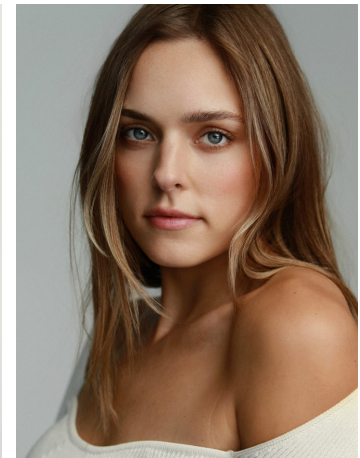

Erin Kielb Height 5'9" | 175cm Bust 34" | 86cm Waist 24" | 61cm Hips 35" | 89cm
Dress 2-4 US | 32-34 EU Shoe 8.5 US | 39.5 EU Hair Light Brown Eyes Blue

Erin Kielb Height 5'9" | 175cm Bust 34" | 86cm Waist 24" | 61cm Hips 35" | 89cm
Dress 2-4 US | 32-34 EU Shoe 8.5 US | 39.5 EU Hair Light Brown Eyes Blue

Erin Kielb Height 5'9" | 175cm Bust 34" | 86cm Waist 24" | 61cm Hips 35" | 89cm
Dress 2-4 US | 32-34 EU Shoe 8.5 US | 39.5 EU Hair Light Brown Eyes Blue