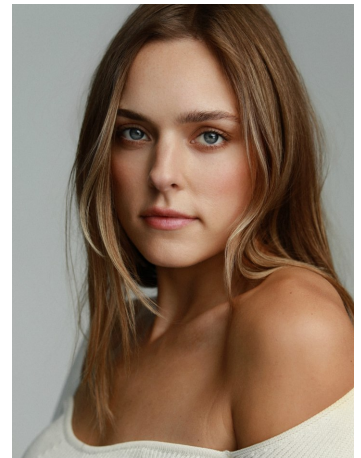

Erin Kielb Height 5'9" | 175cm Bust 34" | 86cm Waist 24" | 61cm Hips 35" | 89cm
Dress 2-4 US | 32-34 EU Shoe 8.5 US | 39.5 EU Hair Light Brown Eyes Blue

Erin Kielb Height 5'9" | 175cm Bust 34" | 86cm Waist 24" | 61cm Hips 35" | 89cm
Dress 2-4 US | 32-34 EU Shoe 8.5 US | 39.5 EU Hair Light Brown Eyes Blue

Erin Kielb Height 5'9" | 175cm Bust 34" | 86cm Waist 24" | 61cm Hips 35" | 89cm
Dress 2-4 US | 32-34 EU Shoe 8.5 US | 39.5 EU Hair Light Brown Eyes Blue