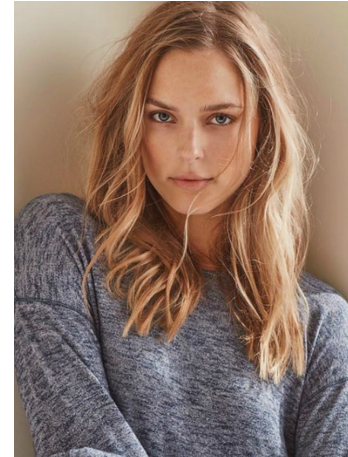

Erin Kielb Height 5'9" | 175cm Bust 34" | 86cm Waist 24" | 61cm Hips 35" | 89cm
Dress 2-4 US | 32-34 EU Shoe 8.5 US | 39.5 EU Hair Light Brown Eyes Blue

Erin Kielb Height 5'9" | 175cm Bust 34" | 86cm Waist 24" | 61cm Hips 35" | 89cm
Dress 2-4 US | 32-34 EU Shoe 8.5 US | 39.5 EU Hair Light Brown Eyes Blue

Erin Kielb Height 5'9" | 175cm Bust 34" | 86cm Waist 24" | 61cm Hips 35" | 89cm
Dress 2-4 US | 32-34 EU Shoe 8.5 US | 39.5 EU Hair Light Brown Eyes Blue