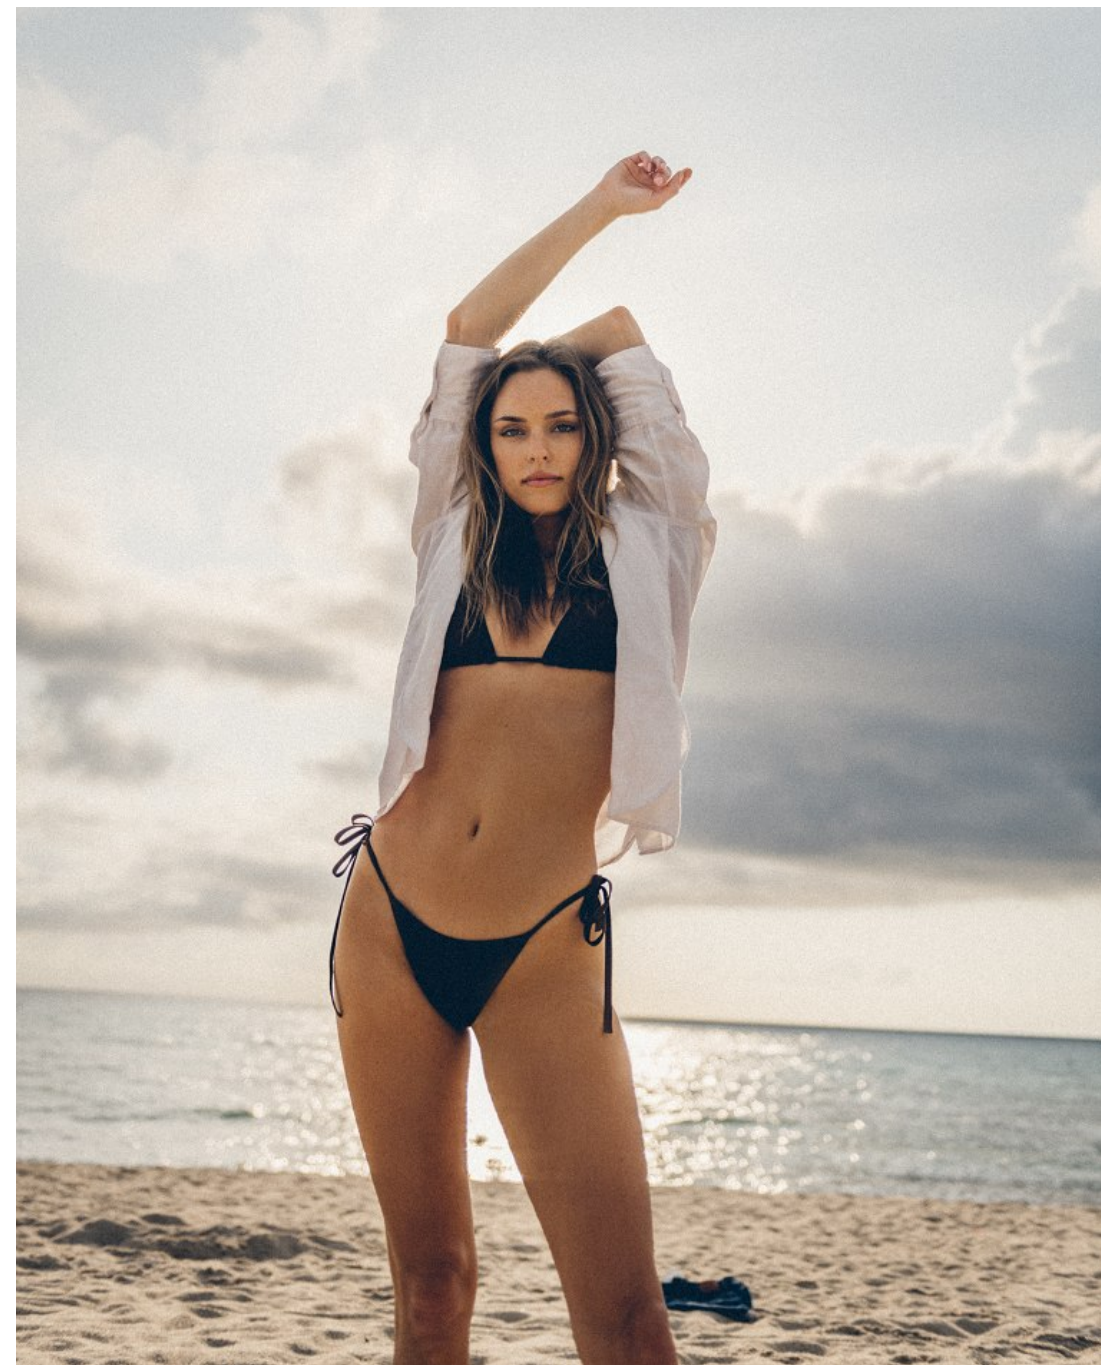

Erin Kielb Height 5'9" | 175cm Bust 34" | 86cm Waist 24" | 61cm Hips 35" | 89cm
Dress 2-4 US | 32-34 EU Shoe 8.5 US | 39.5 EU Hair Light Brown Eyes Blue

Erin Kielb Height 5'9" | 175cm Bust 34" | 86cm Waist 24" | 61cm Hips 35" | 89cm
Dress 2-4 US | 32-34 EU Shoe 8.5 US | 39.5 EU Hair Light Brown Eyes Blue