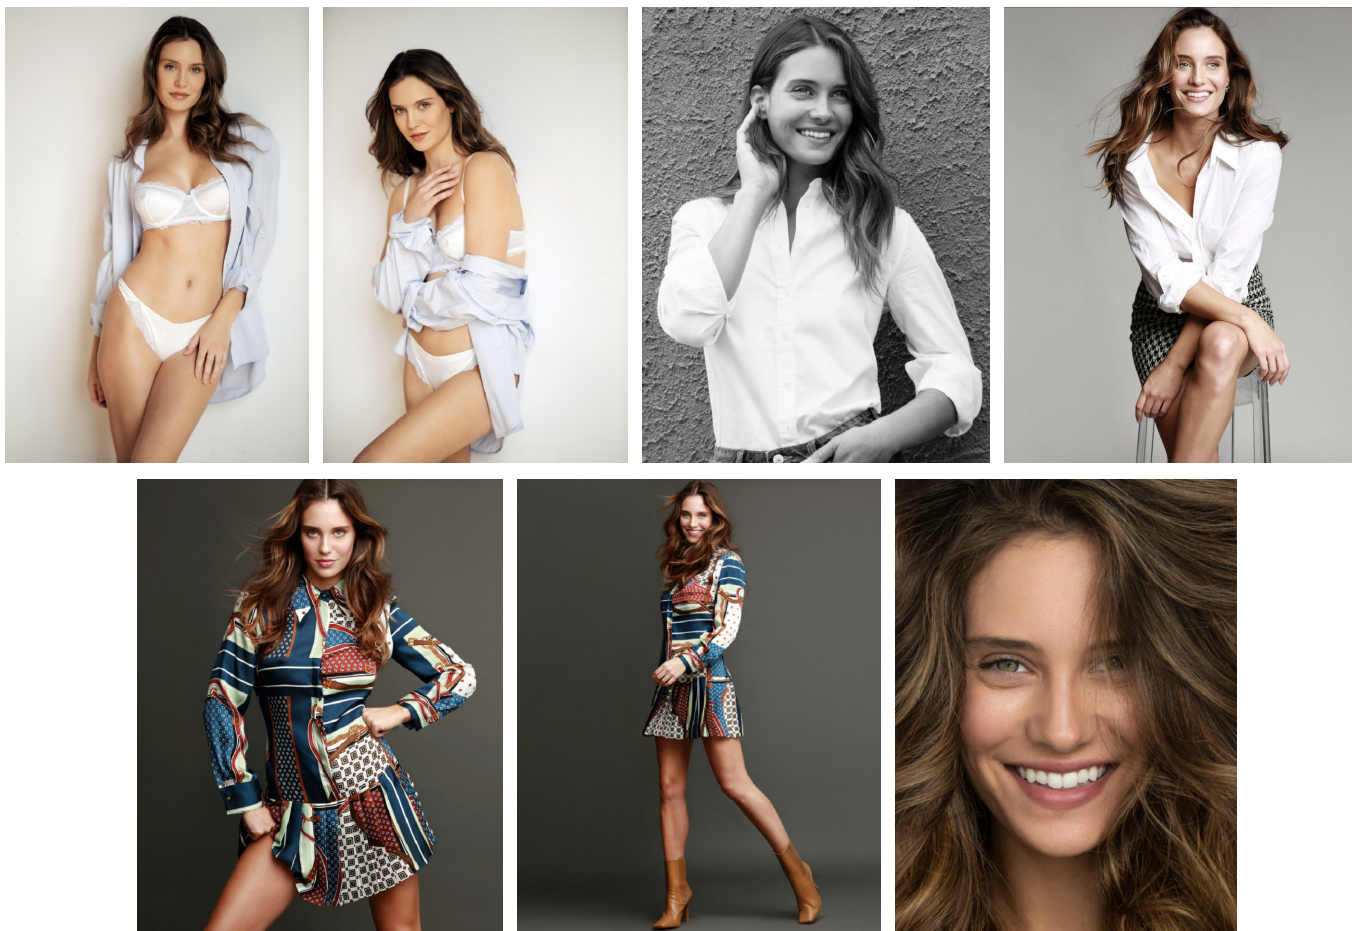

Megan Cleereman Height 5'9" | 175cm Bust 34" | 86cm Waist 25" | 63cm Hips 36" | 91cm
Dress 4 US | 34 EU Shoe 8 US | 39 EU Hair Brown Eyes Green

Megan Cleereman Height 5'9" | 175cm Bust 34" | 86cm Waist 25" | 63cm Hips 36" | 91cm
Dress 4 US | 34 EU Shoe 8 US | 39 EU Hair Brown Eyes Green

Megan Cleereman Height 5'9" | 175cm Bust 34" | 86cm Waist 25" | 63cm Hips 36" | 91cm
Dress 4 US | 34 EU Shoe 8 US | 39 EU Hair Brown Eyes Green