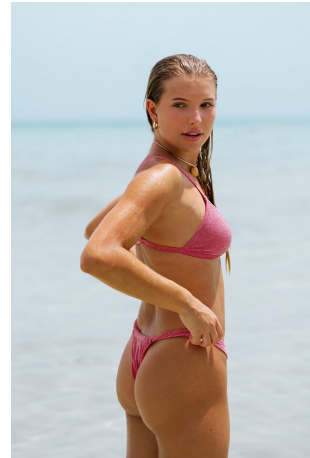

Bella Nardi Height 5'7" | 170cm Bust 34" | 86cm Waist 25" | 63cm Hips 35" | 89cm  
Dress 2 US | 32 EU Shoe 7 US | 38 EU Hair Blonde Eyes Blue

Bella Nardi Height 5'7" | 170cm Bust 34" | 86cm Waist 25" | 63cm Hips 35" | 89cm  
Dress 2 US | 32 EU Shoe 7 US | 38 EU Hair Blonde Eyes Blue

Bella Nardi Height 5'7" | 170cm Bust 34" | 86cm Waist 25" | 63cm Hips 35" | 89cm  
Dress 2 US | 32 EU Shoe 7 US | 38 EU Hair Blonde Eyes Blue

**CGM**  
CAROLINE GLEASON  
MANAGEMENT

Bella Nardi Height 5'7" | 170cm Bust 34" | 86cm Waist 25" | 63cm Hips 35" | 89cm  
Dress 2 US | 32 EU Shoe 7 US | 38 EU Hair Blonde Eyes Blue

Bella Nardi   Height 5'7" | 170cm   Bust 34" | 86cm   Waist 25" | 63cm   Hips 35" | 89cm  
Dress 2 US | 32 EU   Shoe 7 US | 38 EU   Hair Blonde   Eyes Blue