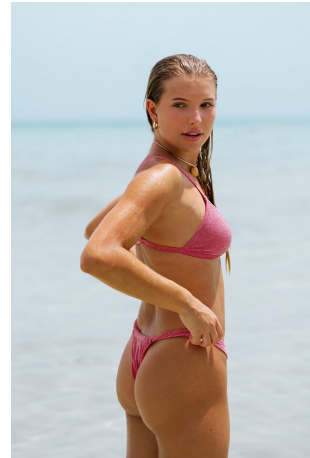

Bella Nardi Height 5'7" | 170cm Bust 34" | 86cm Waist 25" | 63cm Hips 35" | 89cm  
Dress 2 US | 32 EU Shoe 7 US | 38 EU Hair Blonde Eyes Blue

Bella Nardi   Height 5'7" | 170cm   Bust 34" | 86cm   Waist 25" | 63cm   Hips 35" | 89cm  
Dress 2 US | 32 EU   Shoe 7 US | 38 EU   Hair Blonde   Eyes Blue

Bella Nardi Height 5'7" | 170cm Bust 34" | 86cm Waist 25" | 63cm Hips 35" | 89cm  
Dress 2 US | 32 EU Shoe 7 US | 38 EU Hair Blonde Eyes Blue

**CGM**  
CAROLINE GLEASON  
MANAGEMENT

Bella Nardi Height 5'7" | 170cm Bust 34" | 86cm Waist 25" | 63cm Hips 35" | 89cm  
Dress 2 US | 32 EU Shoe 7 US | 38 EU Hair Blonde Eyes Blue

Bella Nardi Height 5'7" | 170cm Bust 34" | 86cm Waist 25" | 63cm Hips 35" | 89cm  
Dress 2 US | 32 EU Shoe 7 US | 38 EU Hair Blonde Eyes Blue