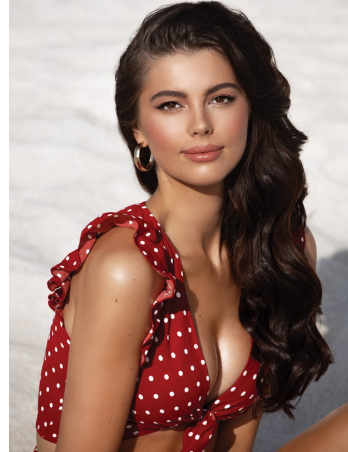

Brianna Wilhere Height 5'10" | 178cm Bust 34" | 86cm Waist 26" | 66cm Hips 36" | 92cm
Dress 2 US | 32 EU Shoe 9 US | 40 EU Hair Brown Eyes Brown

Brianna Wilhere Height 5'10" | 178cm Bust 34" | 86cm Waist 26" | 66cm Hips 36" | 92cm
Dress 2 US | 32 EU Shoe 9 US | 40 EU Hair Brown Eyes Brown

Brianna Wilhere Height 5'10" | 178cm Bust 34" | 86cm Waist 26" | 66cm Hips 36" | 92cm
Dress 2 US | 32 EU Shoe 9 US | 40 EU Hair Brown Eyes Brown

CGM
CAROLINE GLEASON
MANAGEMENT

Brianna Wilhere Height 5'10" | 178cm Bust 34" | 86cm Waist 26" | 66cm Hips 36" | 92cm
Dress 2 US | 32 EU Shoe 9 US | 40 EU Hair Brown Eyes Brown