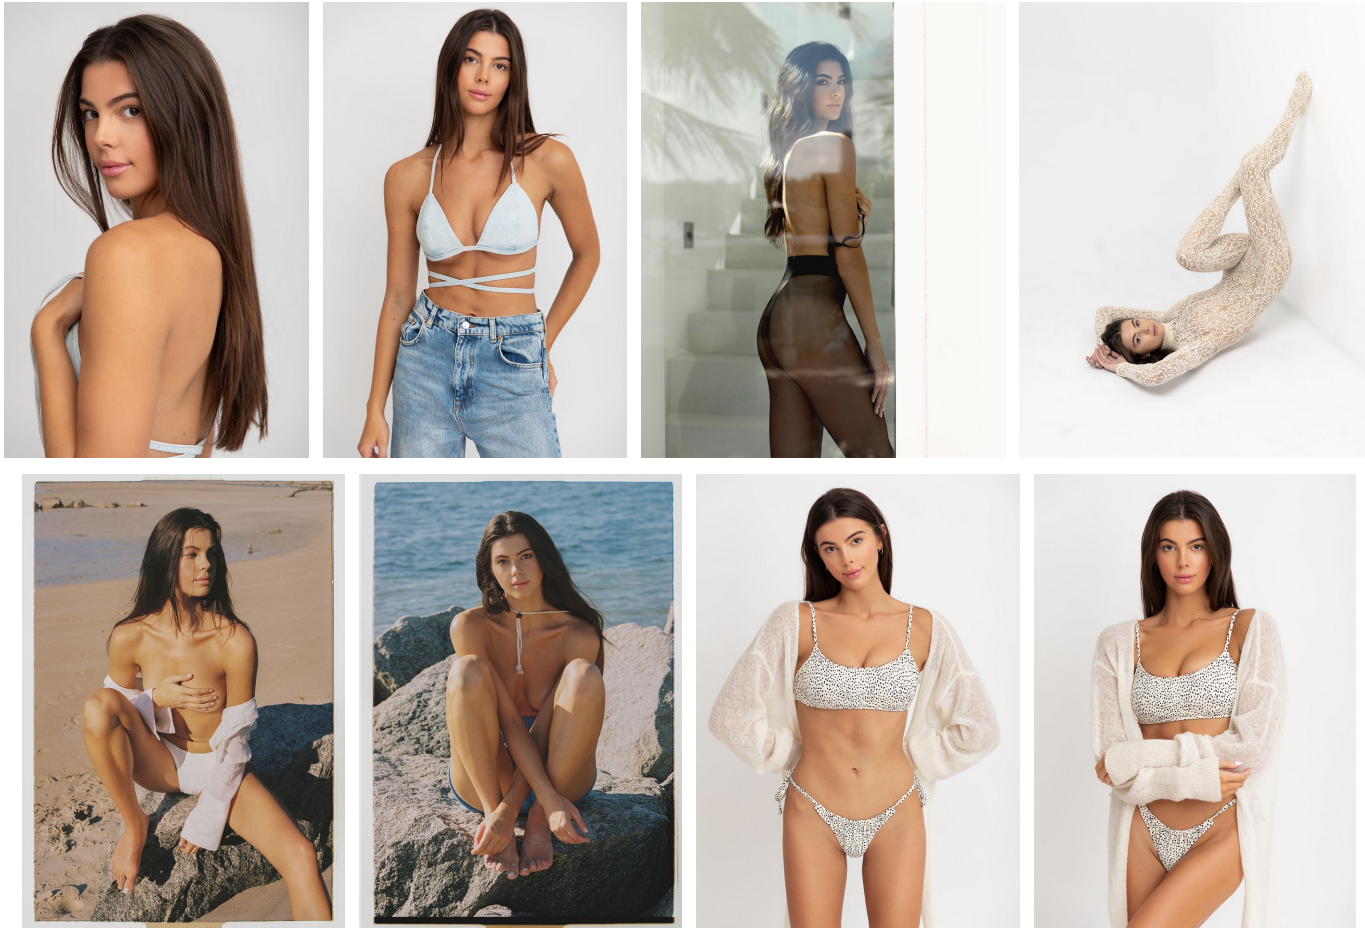

Brianna Wilhere Height 5'10" | 178cm Bust 34" | 86cm Waist 26" | 66cm Hips 36" | 92cm
Dress 2 US | 32 EU Shoe 9 US | 40 EU Hair Brown Eyes Brown

Brianna Wilhere Height 5'10" | 178cm Bust 34" | 86cm Waist 26" | 66cm Hips 36" | 92cm
Dress 2 US | 32 EU Shoe 9 US | 40 EU Hair Brown Eyes Brown

Brianna Wilhere Height 5'10" | 178cm Bust 34" | 86cm Waist 26" | 66cm Hips 36" | 92cm
Dress 2 US | 32 EU Shoe 9 US | 40 EU Hair Brown Eyes Brown

CGM
CAROLINE GLEASON
MANAGEMENT

Brianna Wilhere Height 5'10" | 178cm Bust 34" | 86cm Waist 26" | 66cm Hips 36" | 92cm
Dress 2 US | 32 EU Shoe 9 US | 40 EU Hair Brown Eyes Brown