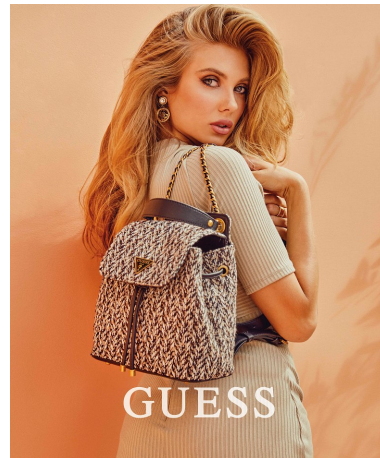

Gillian Nation    Height 5'8" | 173cm    Bust 34" | 86cm    Waist 24" | 61cm    Hips 35" | 89cm  
 Dress 4 US | 34 EU    Shoe 8 US | 39 EU    Hair Blonde    Eyes Blue

Gillian Nation   Height 5'8" | 173cm   Bust 34" | 86cm   Waist 24" | 61cm   Hips 35" | 89cm  
Dress 4 US | 34 EU   Shoe 8 US | 39 EU   Hair Blonde   Eyes Blue

Gillian Nation Height 5'8" | 173cm Bust 34" | 86cm Waist 24" | 61cm Hips 35" | 89cm  
Dress 4 US | 34 EU Shoe 8 US | 39 EU Hair Blonde Eyes Blue