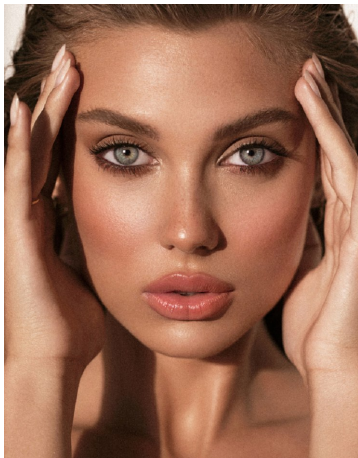

Gillian Nation    Height 5'8" | 173cm    Bust 34" | 86cm    Waist 24" | 61cm    Hips 35" | 89cm  
 Dress 4 US | 34 EU    Shoe 8 US | 39 EU    Hair Blonde    Eyes Blue

Gillian Nation   Height 5'8" | 173cm   Bust 34" | 86cm   Waist 24" | 61cm   Hips 35" | 89cm  
Dress 4 US | 34 EU   Shoe 8 US | 39 EU   Hair Blonde   Eyes Blue

Gillian Nation Height 5'8" | 173cm Bust 34" | 86cm Waist 24" | 61cm Hips 35" | 89cm  
Dress 4 US | 34 EU Shoe 8 US | 39 EU Hair Blonde Eyes Blue