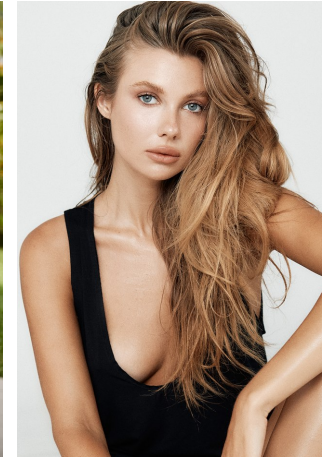

Gillian Nation Height 5'8" | 173cm Bust 34" | 86cm Waist 24" | 61cm Hips 35" | 89cm
 Dress 4 US | 34 EU Shoe 8 US | 39 EU Hair Blonde Eyes Blue

Gillian Nation Height 5'8" | 173cm Bust 34" | 86cm Waist 24" | 61cm Hips 35" | 89cm
Dress 4 US | 34 EU Shoe 8 US | 39 EU Hair Blonde Eyes Blue

Gillian Nation Height 5'8" | 173cm Bust 34" | 86cm Waist 24" | 61cm Hips 35" | 89cm
Dress 4 US | 34 EU Shoe 8 US | 39 EU Hair Blonde Eyes Blue