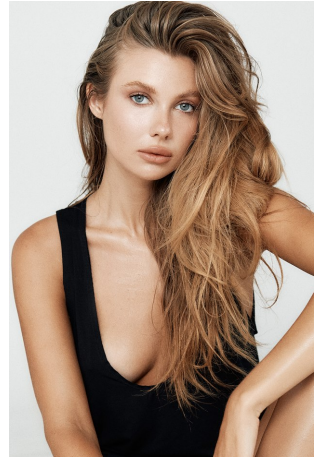

Gillian Nation    Height 5'8" | 173cm    Bust 34" | 86cm    Waist 24" | 61cm    Hips 35" | 89cm  
 Dress 4 US | 34 EU    Shoe 8 US | 39 EU    Hair Blonde    Eyes Blue

Gillian Nation   Height 5'8" | 173cm   Bust 34" | 86cm   Waist 24" | 61cm   Hips 35" | 89cm  
Dress 4 US | 34 EU   Shoe 8 US | 39 EU   Hair Blonde   Eyes Blue

Gillian Nation Height 5'8" | 173cm Bust 34" | 86cm Waist 24" | 61cm Hips 35" | 89cm  
Dress 4 US | 34 EU Shoe 8 US | 39 EU Hair Blonde Eyes Blue