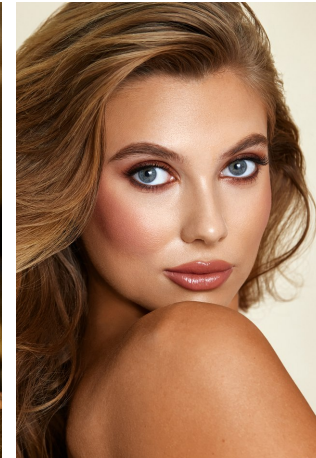

Gillian Nation Height 5'8" | 173cm Bust 34" | 86cm Waist 24" | 61cm Hips 35" | 89cm
 Dress 4 US | 34 EU Shoe 8 US | 39 EU Hair Blonde Eyes Blue

Gillian Nation Height 5'8" | 173cm Bust 34" | 86cm Waist 24" | 61cm Hips 35" | 89cm
Dress 4 US | 34 EU Shoe 8 US | 39 EU Hair Blonde Eyes Blue