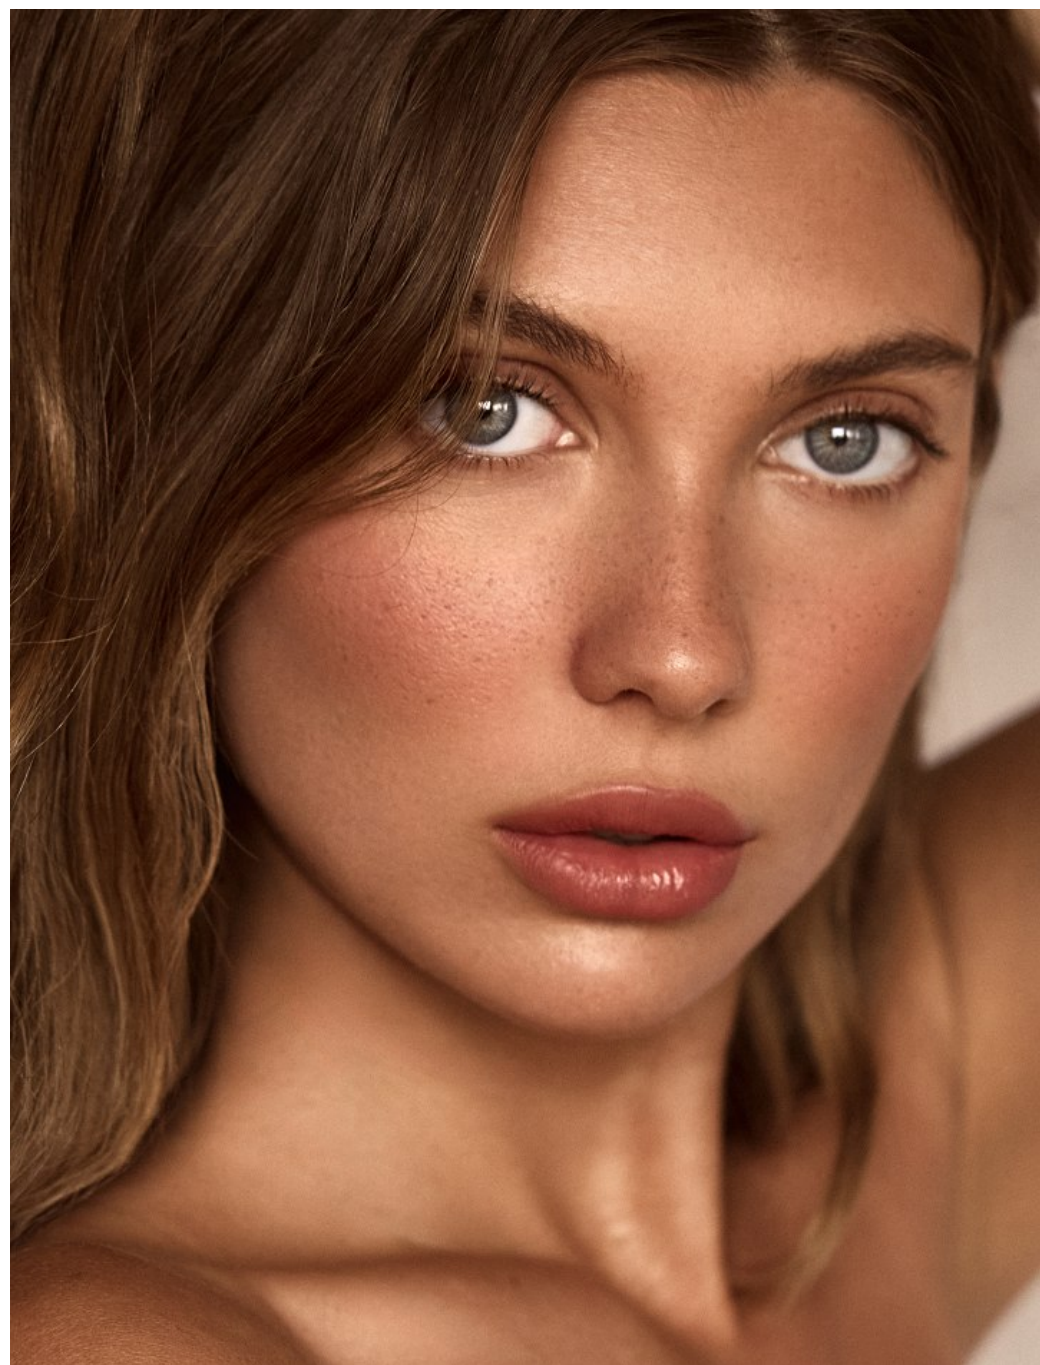

Gillian Nation Height 5'8" | 173cm Bust 34" | 86cm Waist 24" | 61cm Hips 35" | 89cm
Dress 4 US | 34 EU Shoe 8 US | 39 EU Hair Blonde Eyes Blue