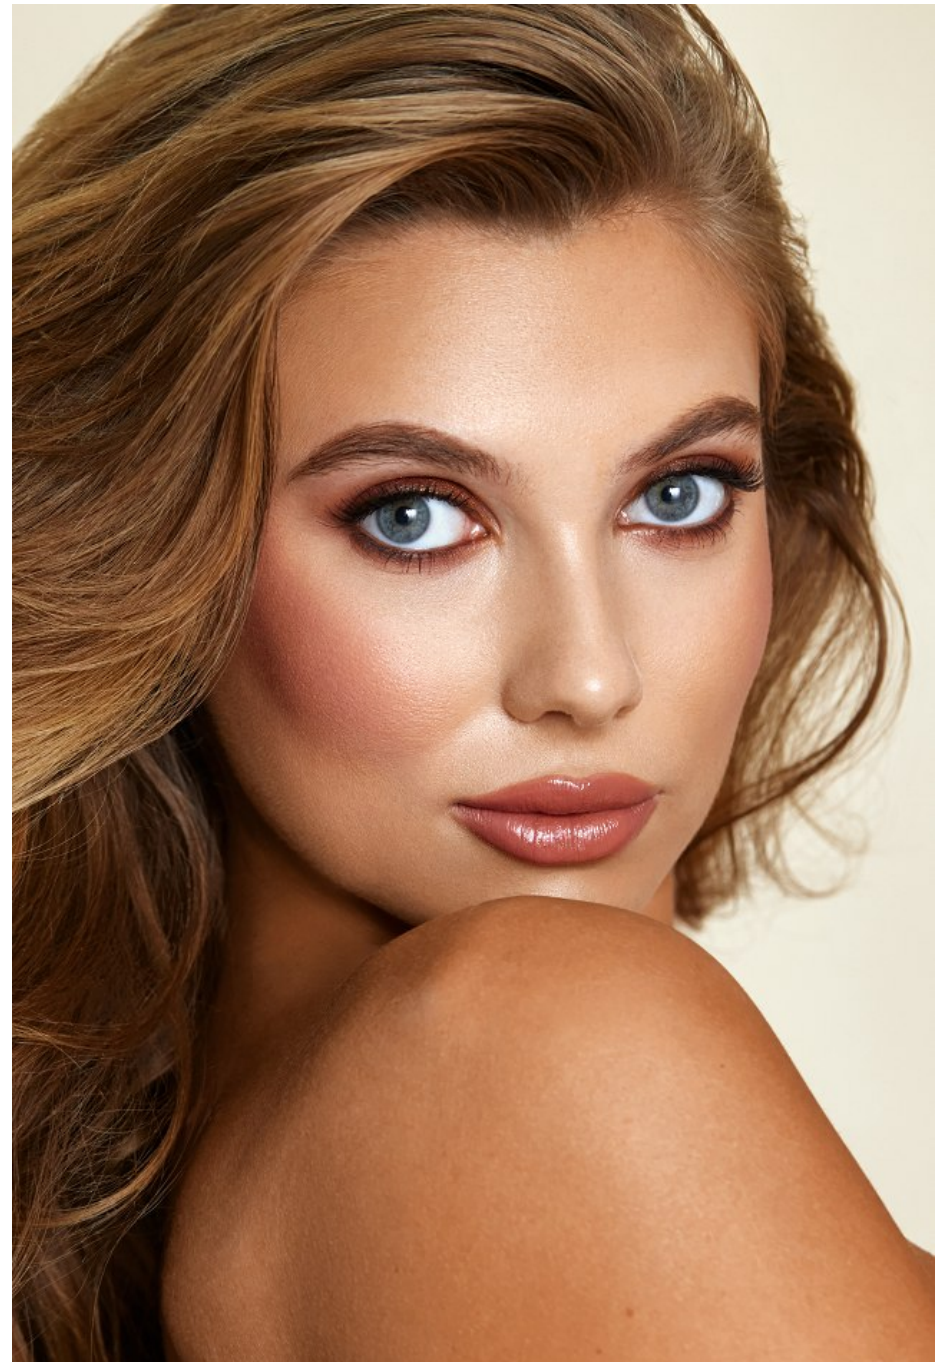

Gillian Nation   Height 5'8" | 173cm   Bust 34" | 86cm   Waist 24" | 61cm   Hips 35" | 89cm
Dress 4 US | 34 EU   Shoe 8 US | 39 EU   Hair Blonde   Eyes Blue

CGM
CAROLINE GLEASON
MANAGEMENT