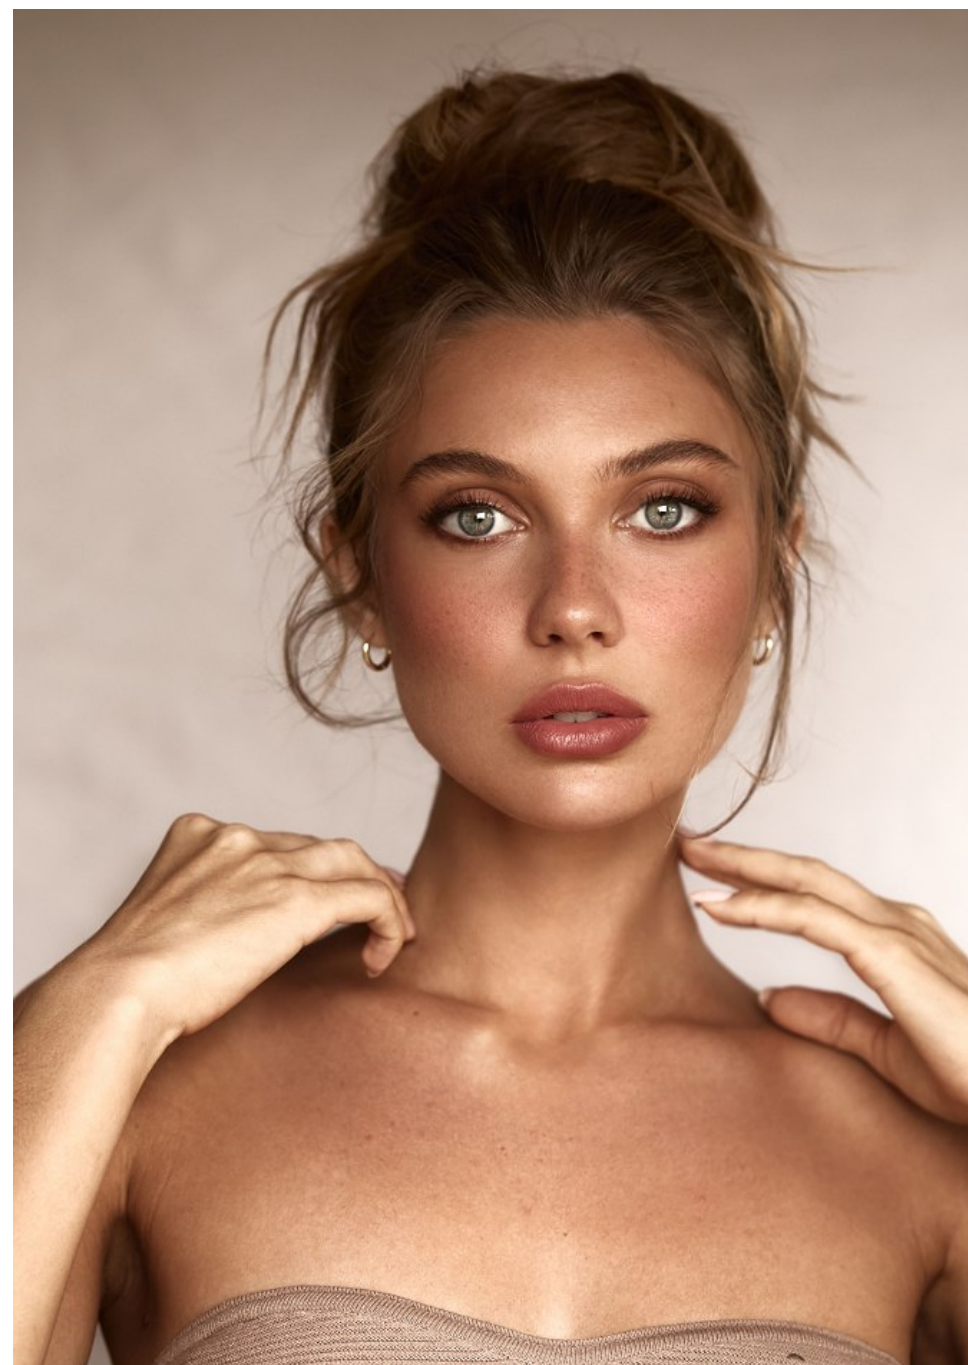

Gillian Nation    Height 5'8" | 173cm    Bust 34" | 86cm    Waist 24" | 61cm    Hips 35" | 89cm  
Dress 4 US | 34 EU    Shoe 8 US | 39 EU    Hair Blonde    Eyes Blue

**CGM**  
CAROLINE GLEASON  
MANAGEMENT

Gillian Nation   Height 5'8" | 173cm   Bust 34" | 86cm   Waist 24" | 61cm   Hips 35" | 89cm  
Dress 4 US | 34 EU   Shoe 8 US | 39 EU   Hair Blonde   Eyes Blue

**CGM**  
CAROLINE GLEASON  
MANAGEMENT

Gillian Nation   Height 5'8" | 173cm   Bust 34" | 86cm   Waist 24" | 61cm   Hips 35" | 89cm  
Dress 4 US | 34 EU   Shoe 8 US | 39 EU   Hair Blonde   Eyes Blue

**CGM**  
CAROLINE GLEASON  
MANAGEMENT

Gillian Nation   Height 5'8" | 173cm   Bust 34" | 86cm   Waist 24" | 61cm   Hips 35" | 89cm  
Dress 4 US | 34 EU   Shoe 8 US | 39 EU   Hair Blonde   Eyes Blue

Gillian Nation    Height 5'8" | 173cm    Bust 34" | 86cm    Waist 24" | 61cm    Hips 35" | 89cm  
Dress 4 US | 34 EU    Shoe 8 US | 39 EU    Hair Blonde    Eyes Blue