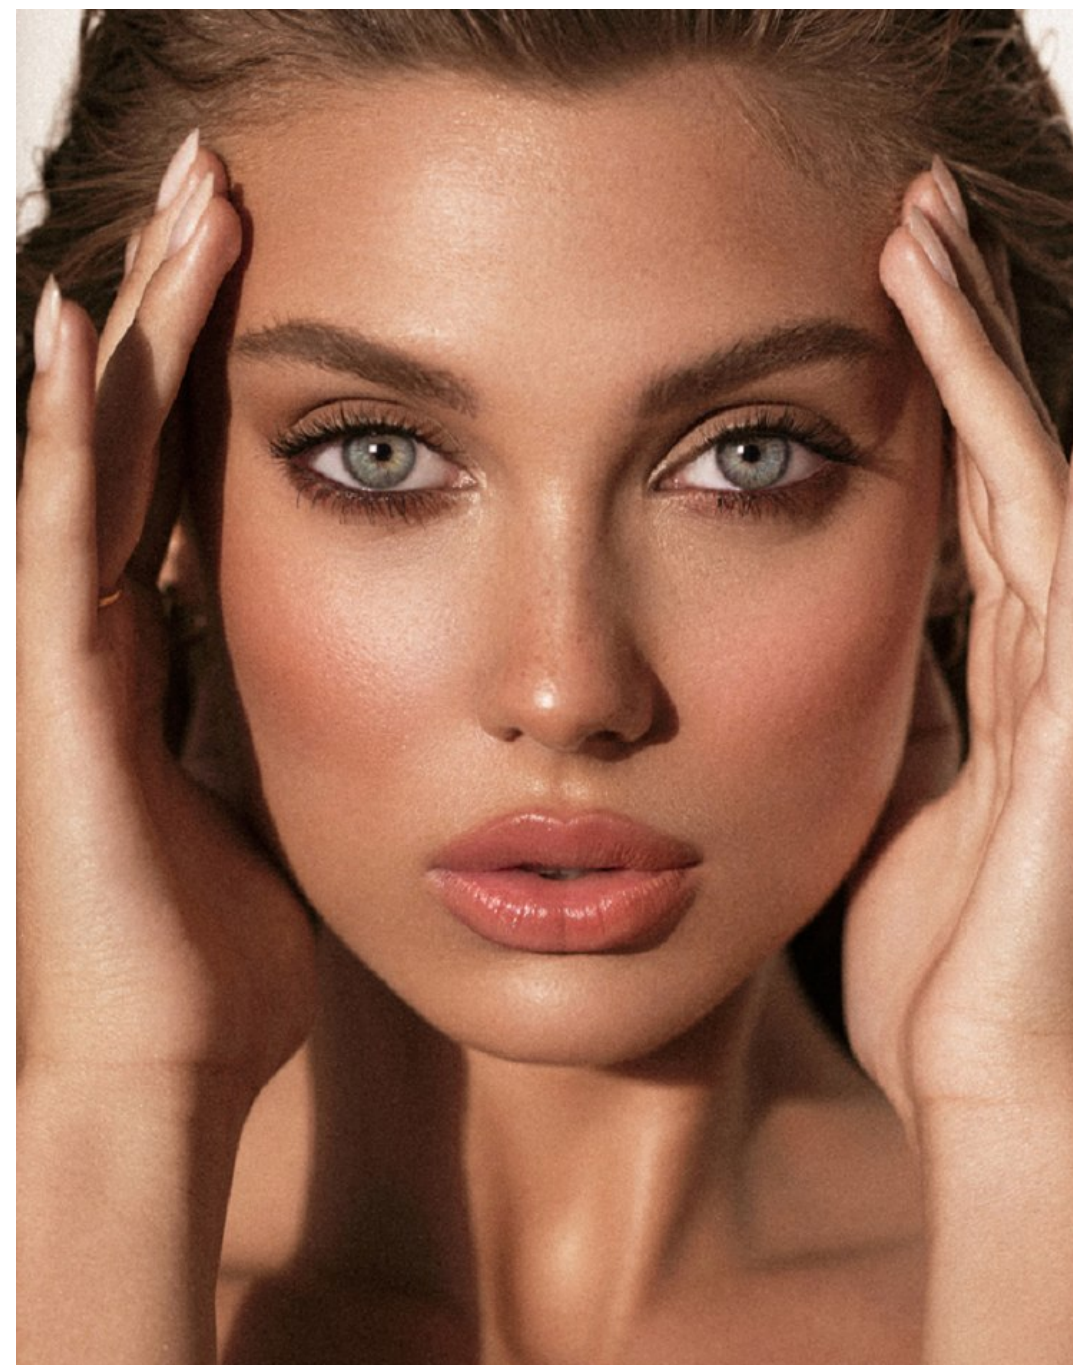

Gillian Nation   Height 5'8" | 173cm   Bust 34" | 86cm   Waist 24" | 61cm   Hips 35" | 89cm
Dress 4 US | 34 EU   Shoe 8 US | 39 EU   Hair Blonde   Eyes Blue

Gillian Nation   Height 5'8" | 173cm   Bust 34" | 86cm   Waist 24" | 61cm   Hips 35" | 89cm
Dress 4 US | 34 EU   Shoe 8 US | 39 EU   Hair Blonde   Eyes Blue

CGM
CAROLINE GLEASON
MANAGEMENT