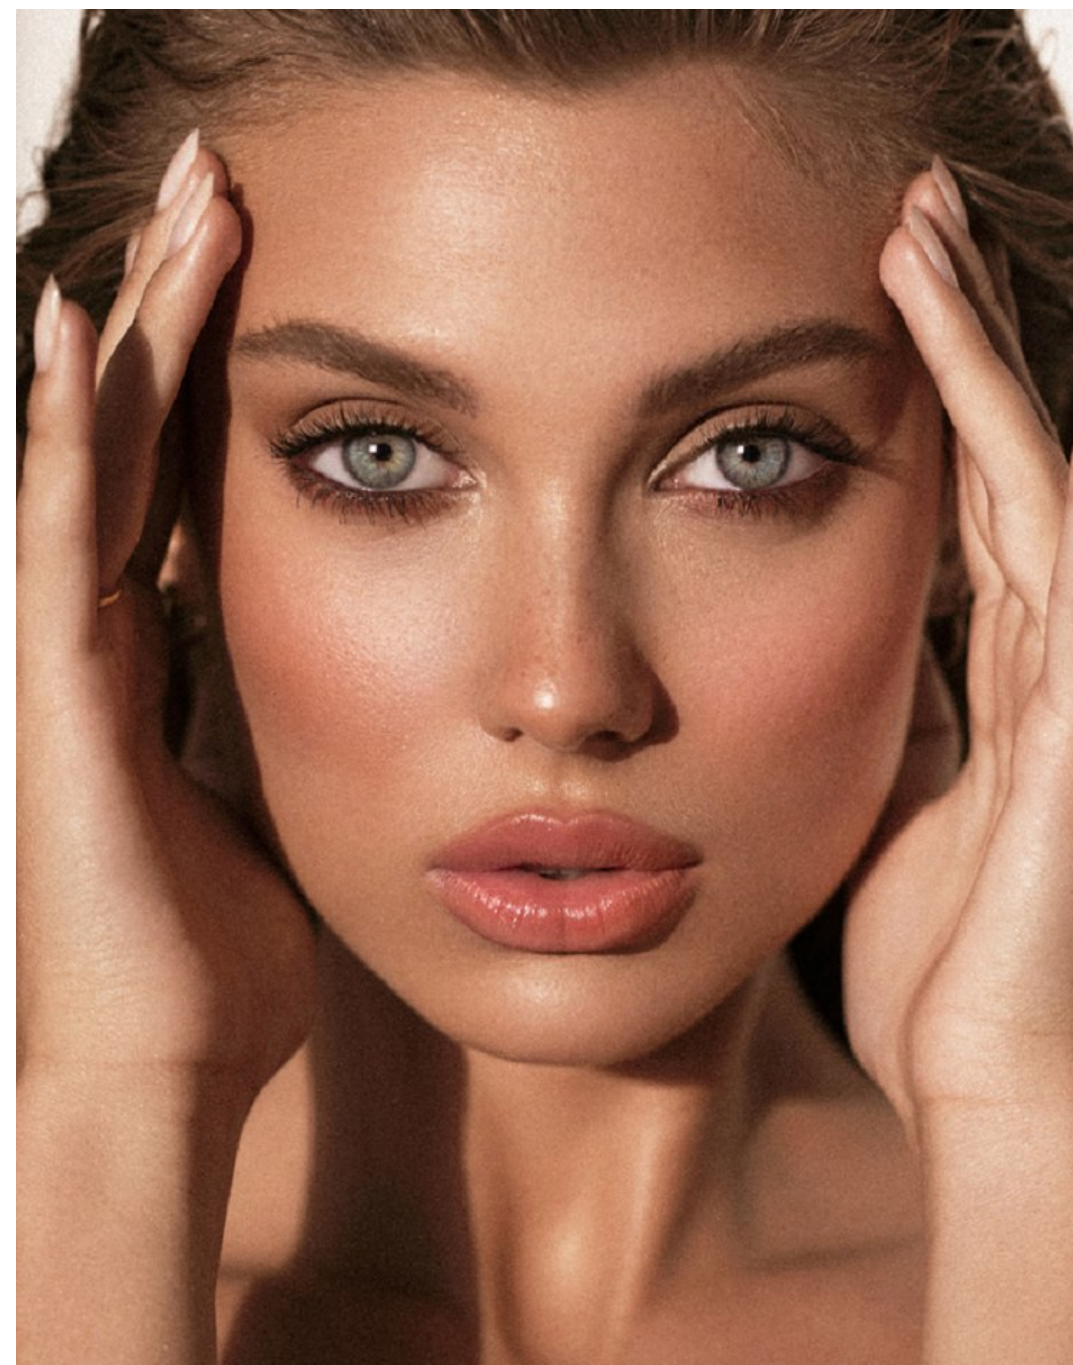

Gillian Nation   Height 5'8" | 173cm   Bust 34" | 86cm   Waist 24" | 61cm   Hips 35" | 89cm
Dress 4 US | 34 EU   Shoe 8 US | 39 EU   Hair Blonde   Eyes Blue

CGM
CAROLINE GLEASON
MANAGEMENT