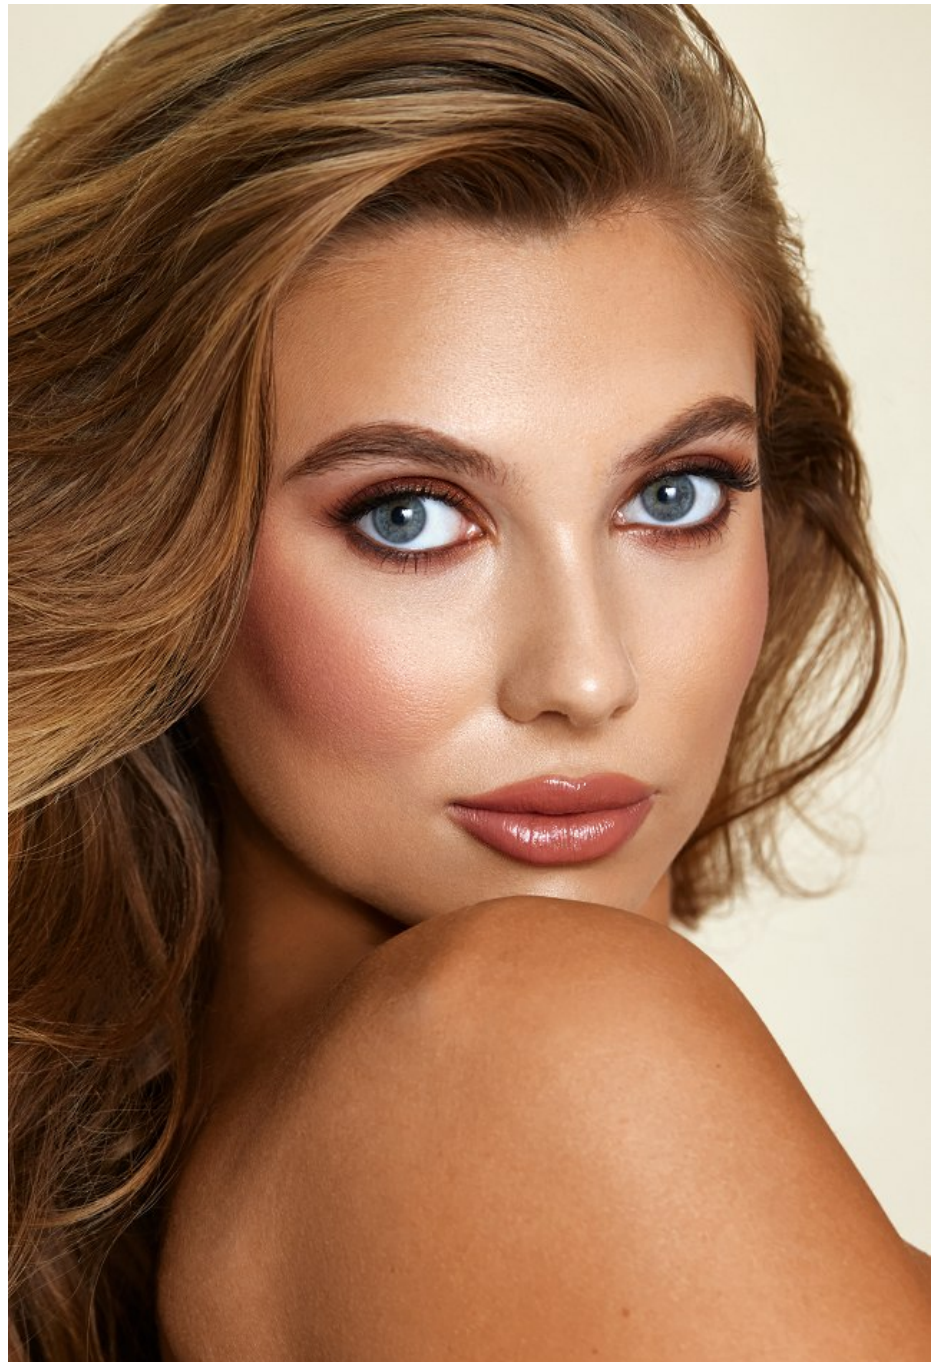

Gillian Nation   Height 5'8" | 173cm   Bust 34" | 86cm   Waist 24" | 61cm   Hips 35" | 89cm
Dress 4 US | 34 EU   Shoe 8 US | 39 EU   Hair Blonde   Eyes Blue