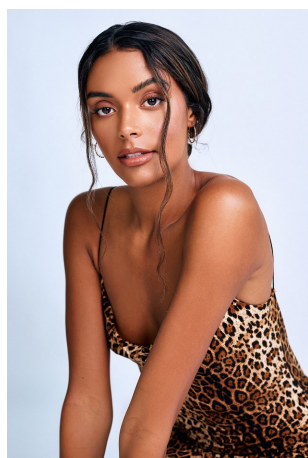

Dominique Millette Height 5'11" | 180cm Bust 34" | 86cm Waist 25" | 63cm Hips 35" | 89cm
Dress 2 US | 32 EU Shoe 9 US | 40 EU Hair Brown Eyes Brown

Dominique Millette Height 5'11" | 180cm Bust 34" | 86cm Waist 25" | 63cm Hips 35" | 89cm
Dress 2 US | 32 EU Shoe 9 US | 40 EU Hair Brown Eyes Brown

CGM
CAROLINE GLEASON
MANAGEMENT

Dominique Millette Height 5'11" | 180cm Bust 34" | 86cm Waist 25" | 63cm Hips 35" | 89cm
Dress 2 US | 32 EU Shoe 9 US | 40 EU Hair Brown Eyes Brown