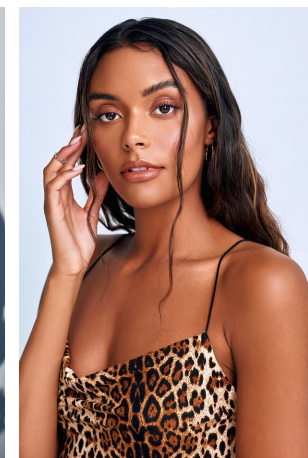

Dominique Millette Height 5'11" | 180cm Bust 34" | 86cm Waist 25" | 63cm Hips 35" | 89cm
Dress 2 US | 32 EU Shoe 9 US | 40 EU Hair Brown Eyes Brown

Dominique Millette Height 5'11" | 180cm Bust 34" | 86cm Waist 25" | 63cm Hips 35" | 89cm
Dress 2 US | 32 EU Shoe 9 US | 40 EU Hair Brown Eyes Brown