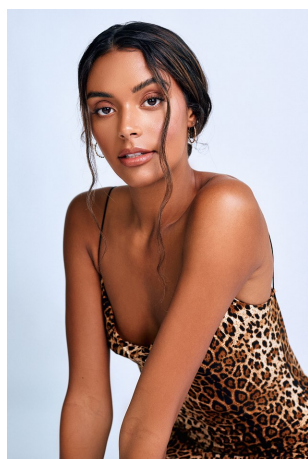

Dominique Millette Height 5'11" | 180cm Bust 34" | 86cm Waist 25" | 63cm Hips 35" | 89cm
Dress 2 US | 32 EU Shoe 9 US | 40 EU Hair Brown Eyes Brown

Dominique Millette Height 5'11" | 180cm Bust 34" | 86cm Waist 25" | 63cm Hips 35" | 89cm
Dress 2 US | 32 EU Shoe 9 US | 40 EU Hair Brown Eyes Brown