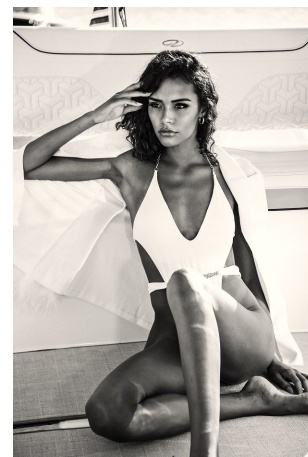

Dominique Millette Height 5'11" | 180cm Bust 34" | 86cm Waist 25" | 63cm Hips 35" | 89cm
Dress 2 US | 32 EU Shoe 9 US | 40 EU Hair Brown Eyes Brown

Dominique Millette Height 5'11" | 180cm Bust 34" | 86cm Waist 25" | 63cm Hips 35" | 89cm
Dress 2 US | 32 EU Shoe 9 US | 40 EU Hair Brown Eyes Brown