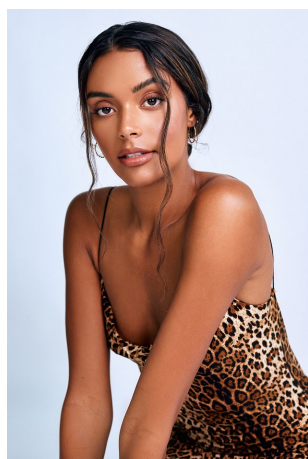

Dominique Millette    Height 5'11" | 180cm    Bust 34" | 86cm    Waist 25" | 63cm    Hips 35" | 89cm  
Dress 2 US | 32 EU    Shoe 9 US | 40 EU    Hair Brown    Eyes Brown

Dominique Millette   Height 5'11" | 180cm   Bust 34" | 86cm   Waist 25" | 63cm   Hips 35" | 89cm  
Dress 2 US | 32 EU   Shoe 9 US | 40 EU   Hair Brown   Eyes Brown

**CGM**  
CAROLINE GLEASON  
MANAGEMENT

Dominique Millette   Height 5'11" | 180cm   Bust 34" | 86cm   Waist 25" | 63cm   Hips 35" | 89cm  
Dress 2 US | 32 EU   Shoe 9 US | 40 EU   Hair Brown   Eyes Brown