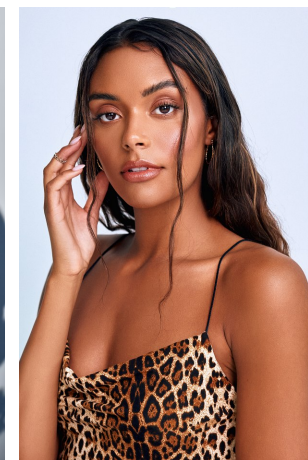

Dominique Millette Height 5'11" | 180cm Bust 34" | 86cm Waist 25" | 63cm Hips 35" | 89cm
Dress 2 US | 32 EU Shoe 9 US | 40 EU Hair Brown Eyes Brown

Dominique Millette Height 5'11" | 180cm Bust 34" | 86cm Waist 25" | 63cm Hips 35" | 89cm
Dress 2 US | 32 EU Shoe 9 US | 40 EU Hair Brown Eyes Brown