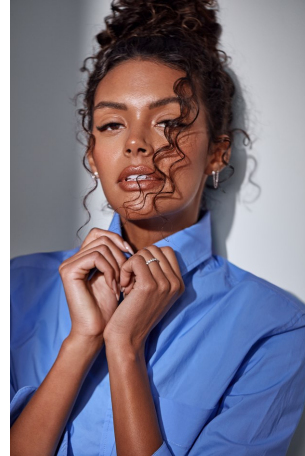

Dominique Millette   Height 5'11" | 180cm   Bust 34" | 86cm   Waist 25" | 63cm   Hips 35" | 89cm
Dress 2 US | 32 EU   Shoe 9 US | 40 EU   Hair Brown   Eyes Brown