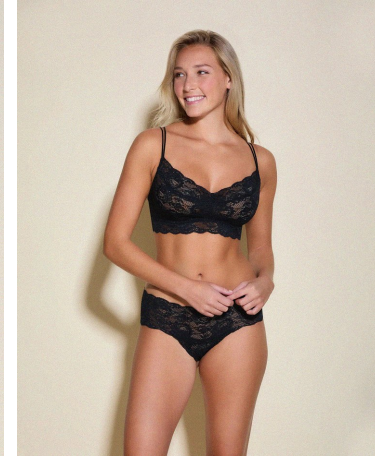

Tyler Libera Height 5'9" | 175cm Bust 34" | 86cm Waist 27" | 69cm Hips 39" | 99cm
 Dress 4 US | 34 EU Shoe 8.5 US | 39.5 EU Hair Blonde Eyes Green

Tyler Libera Height 5'9" | 175cm Bust 34" | 86cm Waist 27" | 69cm Hips 39" | 99cm
Dress 4 US | 34 EU Shoe 8.5 US | 39.5 EU Hair Blonde Eyes Green

Tyler Libera Height 5'9" | 175cm Bust 34" | 86cm Waist 27" | 69cm Hips 39" | 99cm
Dress 4 US | 34 EU Shoe 8.5 US | 39.5 EU Hair Blonde Eyes Green