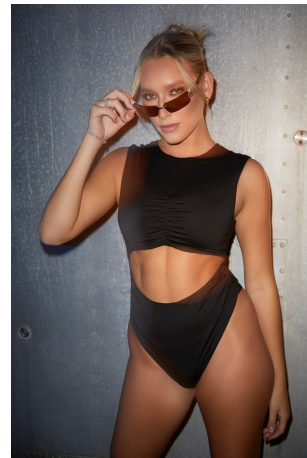

Tyler Libera Height 5'9" | 175cm Bust 34" | 86cm Waist 27" | 69cm Hips 39" | 99cm
 Dress 4 US | 34 EU Shoe 8.5 US | 39.5 EU Hair Blonde Eyes Green

Tyler Libera Height 5'9" | 175cm Bust 34" | 86cm Waist 27" | 69cm Hips 39" | 99cm
Dress 4 US | 34 EU Shoe 8.5 US | 39.5 EU Hair Blonde Eyes Green