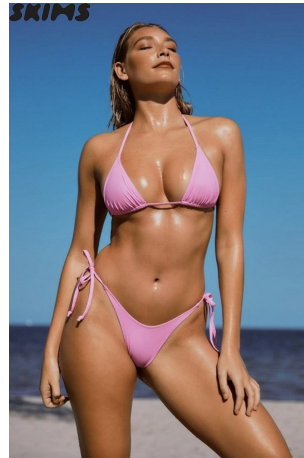

Tyler Libera Height 5'9" | 175cm Bust 34" | 86cm Waist 27" | 69cm Hips 39" | 99cm
 Dress 4 US | 34 EU Shoe 8.5 US | 39.5 EU Hair Blonde Eyes Green

Tyler Libera Height 5'9" | 175cm Bust 34" | 86cm Waist 27" | 69cm Hips 39" | 99cm
Dress 4 US | 34 EU Shoe 8.5 US | 39.5 EU Hair Blonde Eyes Green

Tyler Libera Height 5'9" | 175cm Bust 34" | 86cm Waist 27" | 69cm Hips 39" | 99cm
Dress 4 US | 34 EU Shoe 8.5 US | 39.5 EU Hair Blonde Eyes Green