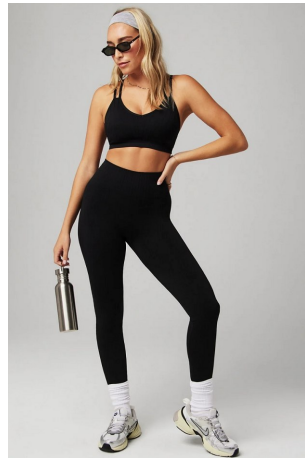

Tyler Libera Height 5'9" | 175cm Bust 34" | 86cm Waist 27" | 69cm Hips 39" | 99cm
 Dress 4 US | 34 EU Shoe 8.5 US | 39.5 EU Hair Blonde Eyes Green

Tyler Libera Height 5'9" | 175cm Bust 34" | 86cm Waist 27" | 69cm Hips 39" | 99cm
 Dress 4 US | 34 EU Shoe 8.5 US | 39.5 EU Hair Blonde Eyes Green