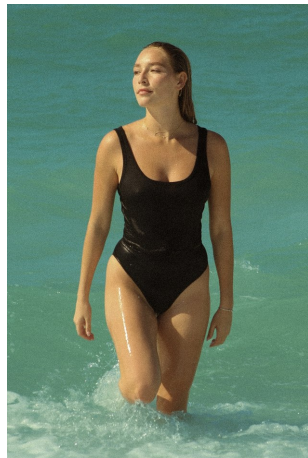

Tyler Libera Height 5'9" | 175cm Bust 34" | 86cm Waist 27" | 69cm Hips 39" | 99cm
 Dress 4 US | 34 EU Shoe 8.5 US | 39.5 EU Hair Blonde Eyes Green

Tyler Libera Height 5'9" | 175cm Bust 34" | 86cm Waist 27" | 69cm Hips 39" | 99cm
Dress 4 US | 34 EU Shoe 8.5 US | 39.5 EU Hair Blonde Eyes Green