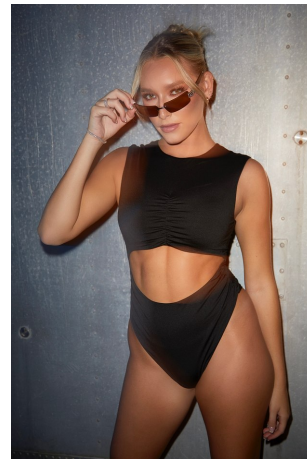

Tyler Libera Height 5'9" | 175cm Bust 34" | 86cm Waist 27" | 69cm Hips 39" | 99cm
 Dress 4 US | 34 EU Shoe 8.5 US | 39.5 EU Hair Blonde Eyes Green

Tyler Libera Height 5'9" | 175cm Bust 34" | 86cm Waist 27" | 69cm Hips 39" | 99cm
Dress 4 US | 34 EU Shoe 8.5 US | 39.5 EU Hair Blonde Eyes Green