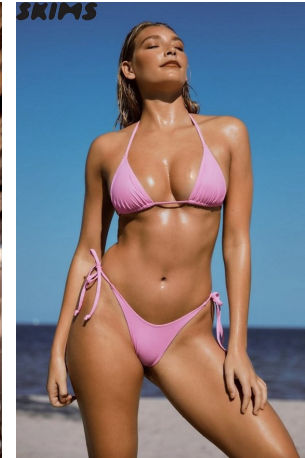

Tyler Libera   Height 5'9" | 175cm   Bust 34" | 86cm   Waist 27" | 69cm   Hips 39" | 99cm
Dress 4 US | 34 EU   Shoe 8.5 US | 39.5 EU   Hair Blonde   Eyes Green