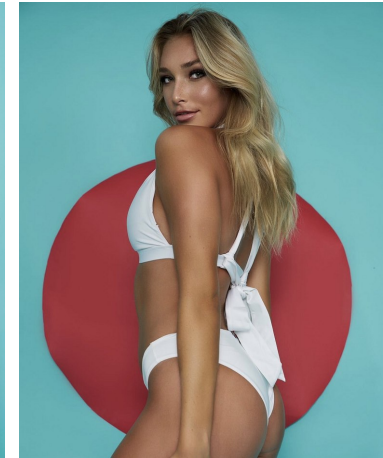

Tyler Libera Height 5'9" | 175cm Bust 34" | 86cm Waist 27" | 69cm Hips 39" | 99cm
 Dress 4 US | 34 EU Shoe 8.5 US | 39.5 EU Hair Blonde Eyes Green

Tyler Libera Height 5'9" | 175cm Bust 34" | 86cm Waist 27" | 69cm Hips 39" | 99cm
Dress 4 US | 34 EU Shoe 8.5 US | 39.5 EU Hair Blonde Eyes Green