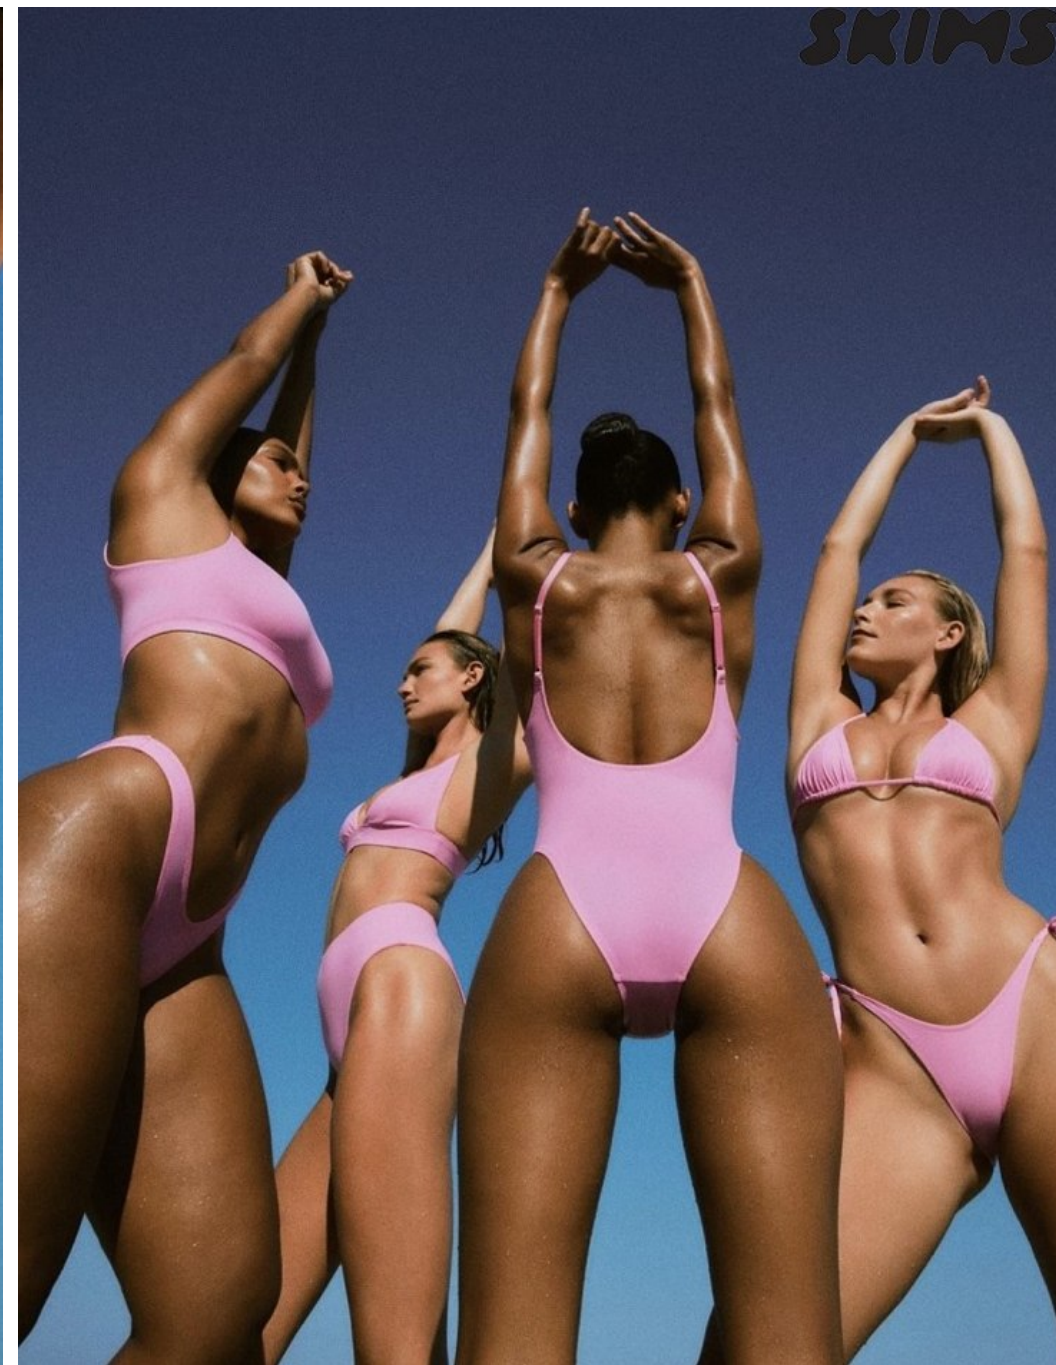

Tyler Libera Height 5'9" | 175cm Bust 34" | 86cm Waist 27" | 69cm Hips 39" | 99cm
Dress 4 US | 34 EU Shoe 8.5 US | 39.5 EU Hair Blonde Eyes Green

CGM
CAROLINE GLEASON
MANAGEMENT

SKIMS

Tyler Libera Height 5'9" | 175cm Bust 34" | 86cm Waist 27" | 69cm Hips 39" | 99cm
Dress 4 US | 34 EU Shoe 8.5 US | 39.5 EU Hair Blonde Eyes Green

CGM
CAROLINE GLEASON
MANAGEMENT

Tyler Libera Height 5'9" | 175cm Bust 34" | 86cm Waist 27" | 69cm Hips 39" | 99cm
Dress 4 US | 34 EU Shoe 8.5 US | 39.5 EU Hair Blonde Eyes Green

CGM
CAROLINE GLEASON
MANAGEMENT