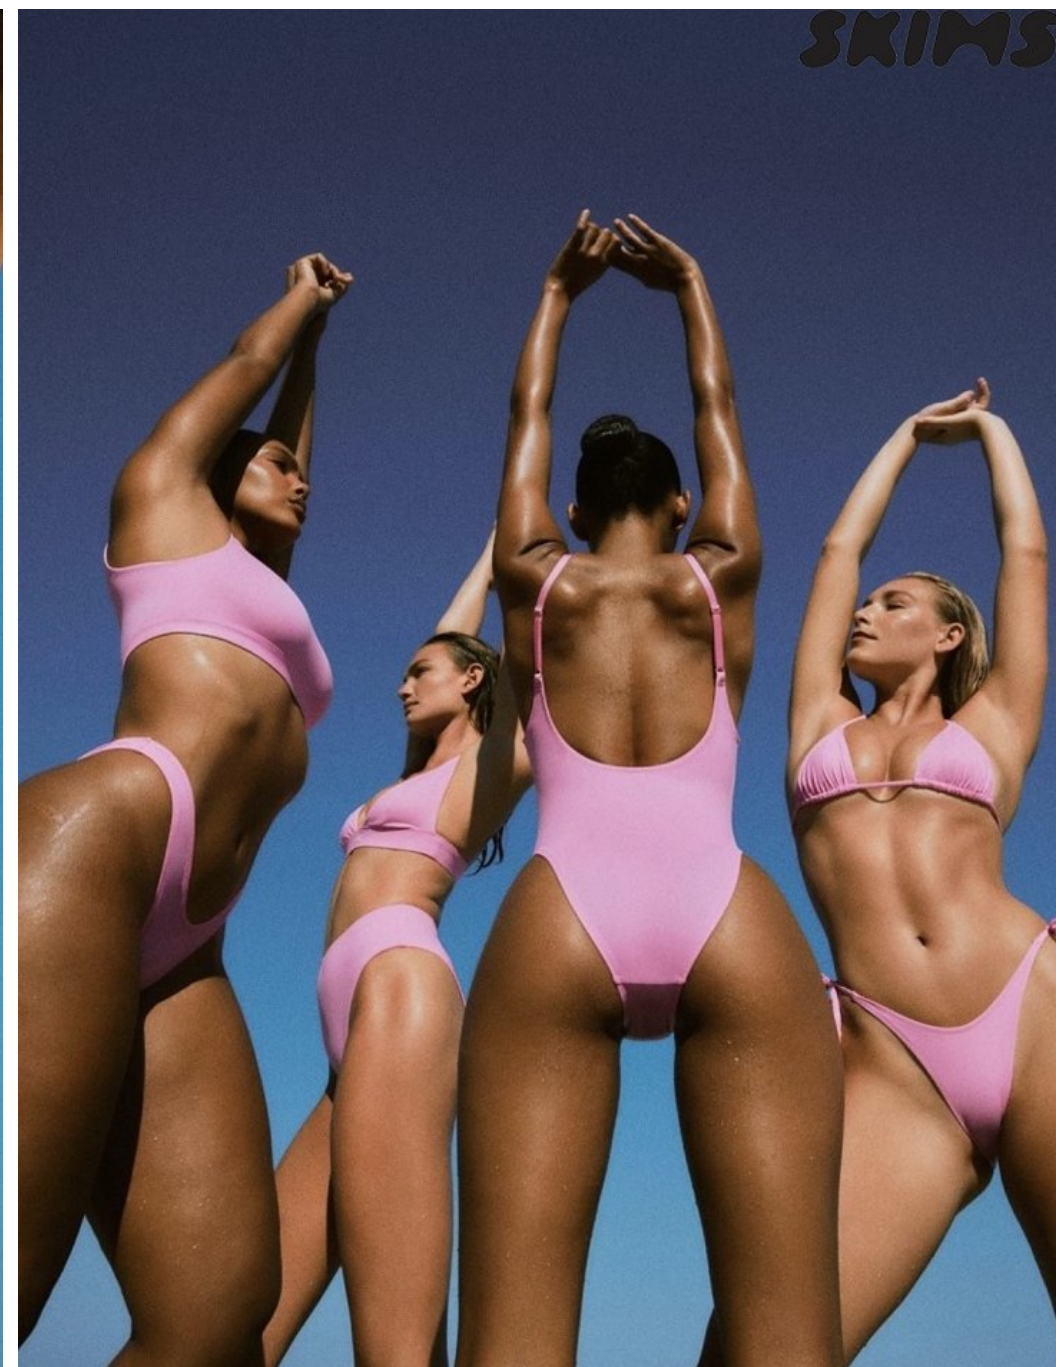

Tyler Libera Height 5'9" | 175cm Bust 34" | 86cm Waist 27" | 69cm Hips 39" | 99cm
Dress 4 US | 34 EU Shoe 8.5 US | 39.5 EU Hair Blonde Eyes Green

Tyler Libera Height 5'9" | 175cm Bust 34" | 86cm Waist 27" | 69cm Hips 39" | 99cm
Dress 4 US | 34 EU Shoe 8.5 US | 39.5 EU Hair Blonde Eyes Green

CGM
CAROLINE GLEASON
MANAGEMENT

SKIMS

Tyler Libera Height 5'9" | 175cm Bust 34" | 86cm Waist 27" | 69cm Hips 39" | 99cm
Dress 4 US | 34 EU Shoe 8.5 US | 39.5 EU Hair Blonde Eyes Green

CGM
CAROLINE GLEASON
MANAGEMENT