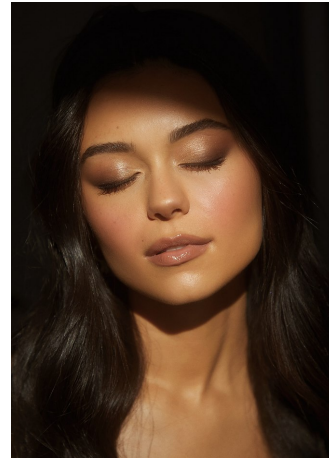

Faith Height 5'8" | 173cm Bust 34" | 86cm Waist 26" | 66cm Hips 34" | 86cm
 Dress 4 US | 34 EU Shoe 8 US | 39 EU Hair Dark Brown Eyes Hazel

Faith Height 5'8" | 173cm Bust 34" | 86cm Waist 26" | 66cm Hips 34" | 86cm
Dress 4 US | 34 EU Shoe 8 US | 39 EU Hair Dark Brown Eyes Hazel