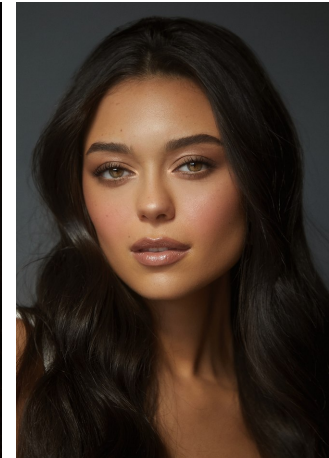

Faith Height 5'8" | 173cm Bust 34" | 86cm Waist 26" | 66cm Hips 34" | 86cm
Dress 4 US | 34 EU Shoe 8 US | 39 EU Hair Dark Brown Eyes Hazel

Faith Height 5'8" | 173cm Bust 34" | 86cm Waist 26" | 66cm Hips 34" | 86cm
Dress 4 US | 34 EU Shoe 8 US | 39 EU Hair Dark Brown Eyes Hazel