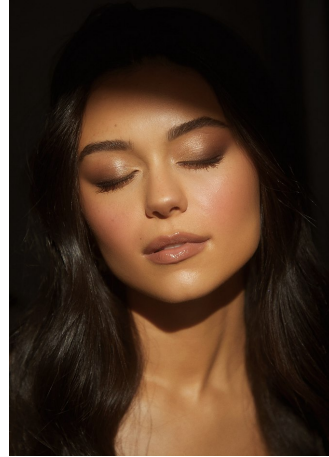

Faith Najfus    Height 5'8" | 173cm    Bust 34" | 86cm    Waist 26" | 66cm    Hips 34" | 86cm  
 Dress 4 US | 34 EU    Shoe 8 US | 39 EU    Hair Dark Brown    Eyes Hazel

Faith Najfus   Height 5'8" | 173cm   Bust 34" | 86cm   Waist 26" | 66cm   Hips 34" | 86cm  
Dress 4 US | 34 EU   Shoe 8 US | 39 EU   Hair Dark Brown   Eyes Hazel

**CGM**  
CAROLINE GLEASON  
MANAGEMENT

Faith Najfus   Height 5'8" | 173cm   Bust 34" | 86cm   Waist 26" | 66cm   Hips 34" | 86cm  
 Dress 4 US | 34 EU   Shoe 8 US | 39 EU   Hair Dark Brown   Eyes Hazel