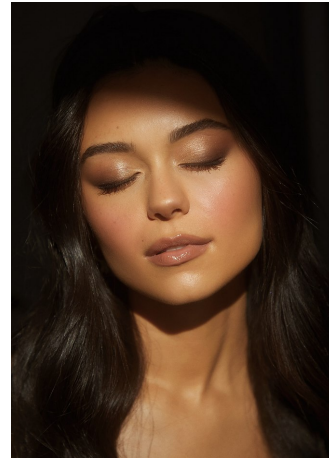

Faith Height 5'8" | 173cm Bust 34" | 86cm Waist 26" | 66cm Hips 34" | 86cm
Dress 4 US | 34 EU Shoe 8 US | 39 EU Hair Dark Brown Eyes Hazel

Faith Height 5'8" | 173cm Bust 34" | 86cm Waist 26" | 66cm Hips 34" | 86cm
Dress 4 US | 34 EU Shoe 8 US | 39 EU Hair Dark Brown Eyes Hazel