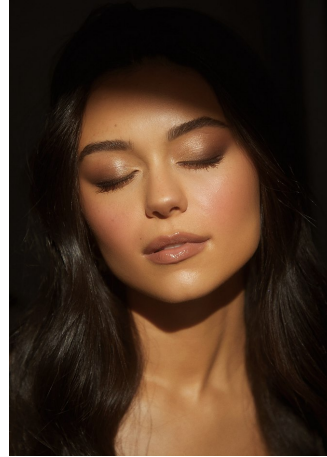

Faith Najfus Height 5'8" | 173cm Bust 34" | 86cm Waist 26" | 66cm Hips 34" | 86cm
 Dress 4 US | 34 EU Shoe 8 US | 39 EU Hair Dark Brown Eyes Hazel

Faith Najfus Height 5'8" | 173cm Bust 34" | 86cm Waist 26" | 66cm Hips 34" | 86cm
Dress 4 US | 34 EU Shoe 8 US | 39 EU Hair Dark Brown Eyes Hazel