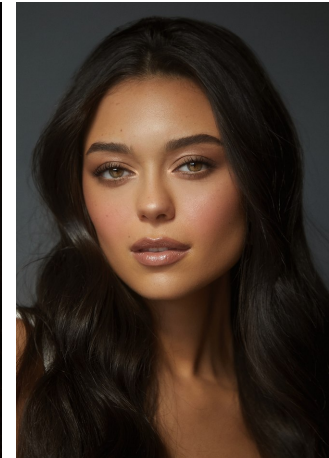

Faith Height 5'8" | 173cm Bust 34" | 86cm Waist 26" | 66cm Hips 34" | 86cm
 Dress 4 US | 34 EU Shoe 8 US | 39 EU Hair Dark Brown Eyes Hazel

Faith Height 5'8" | 173cm Bust 34" | 86cm Waist 26" | 66cm Hips 34" | 86cm
Dress 4 US | 34 EU Shoe 8 US | 39 EU Hair Dark Brown Eyes Hazel