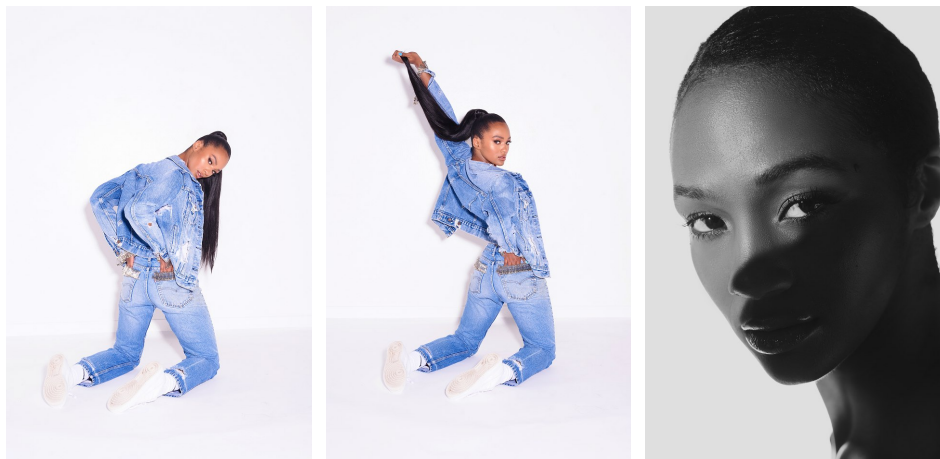

Deja Lighty   Height 5'8" | 173cm   Bust 34" | 86cm   Waist 26" | 66cm   Hips 36" | 91cm
Dress 2 US | 32 EU   Shoe 8.5 US | 39.5 EU   Hair Brown   Eyes Brown