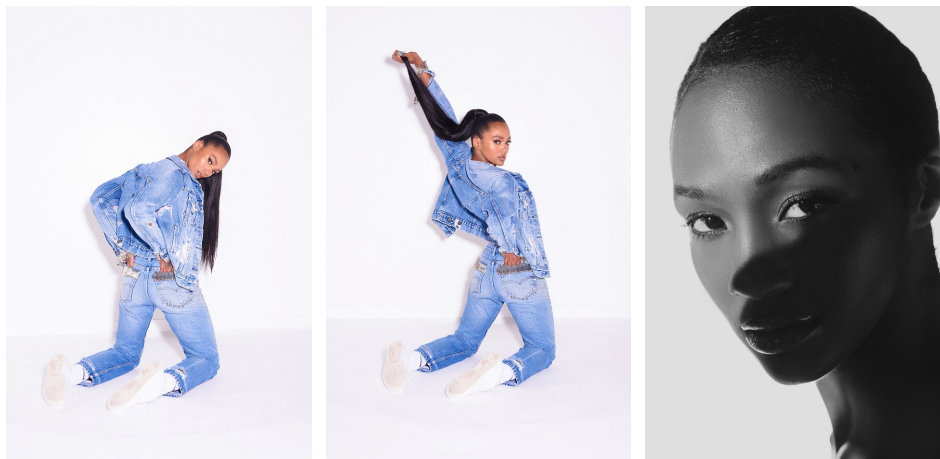

Deja Lighty Height 5'8" | 173cm Bust 34" | 86cm Waist 26" | 66cm Hips 36" | 91cm
Dress 2 US | 32 EU Shoe 8.5 US | 39.5 EU Hair Brown Eyes Brown