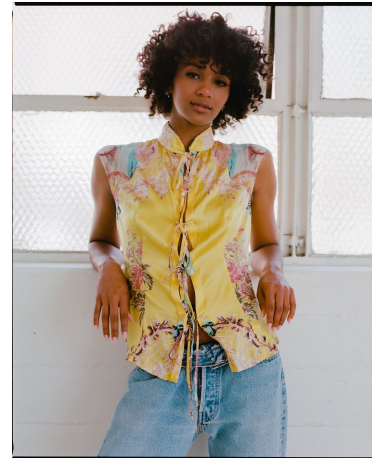

Deja Lighty Height 5'8" | 173cm Bust 34" | 86cm Waist 26" | 66cm Hips 36" | 91cm
 Dress 2 US | 32 EU Shoe 8.5 US | 39.5 EU Hair Brown Eyes Brown

Deja Lighty Height 5'8" | 173cm Bust 34" | 86cm Waist 26" | 66cm Hips 36" | 91cm
Dress 2 US | 32 EU Shoe 8.5 US | 39.5 EU Hair Brown Eyes Brown