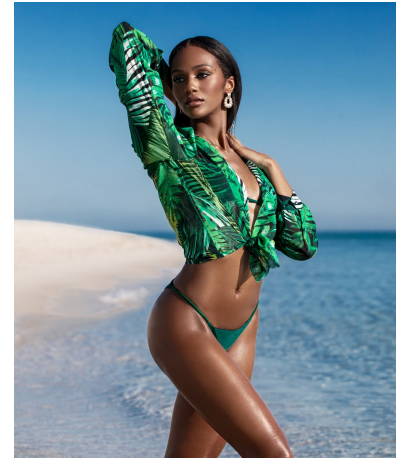

Deja Lighty Height 5'8" | 173cm Bust 34" | 86cm Waist 26" | 66cm Hips 36" | 91cm
 Dress 2 US | 32 EU Shoe 8.5 US | 39.5 EU Hair Brown Eyes Brown

Deja Lighty Height 5'8" | 173cm Bust 34" | 86cm Waist 26" | 66cm Hips 36" | 91cm
Dress 2 US | 32 EU Shoe 8.5 US | 39.5 EU Hair Brown Eyes Brown