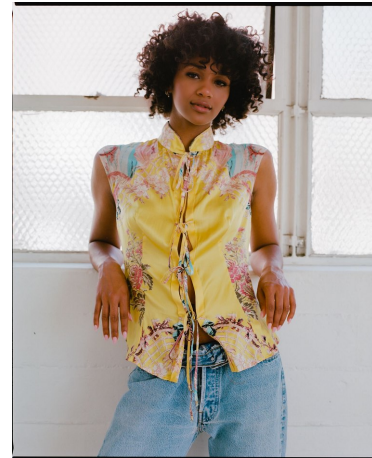

Deja Lighty Height 5'8" | 173cm Bust 34" | 86cm Waist 26" | 66cm Hips 36" | 91cm
Dress 2 US | 32 EU Shoe 8.5 US | 39.5 EU Hair Brown Eyes Brown

Deja Lighty Height 5'8" | 173cm Bust 34" | 86cm Waist 26" | 66cm Hips 36" | 91cm
Dress 2 US | 32 EU Shoe 8.5 US | 39.5 EU Hair Brown Eyes Brown