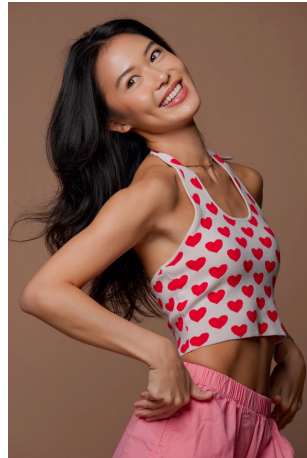

Shannon Chen Height 5'10" | 178cm Bust 32" | 81cm Waist 23" | 59cm Hips 35" | 89cm
Dress 2 US | 32 EU Shoe 8 US | 39 EU Hair Brown Eyes Brown

Shannon Chen Height 5'10" | 178cm Bust 32" | 81cm Waist 23" | 59cm Hips 35" | 89cm
Dress 2 US | 32 EU Shoe 8 US | 39 EU Hair Brown Eyes Brown