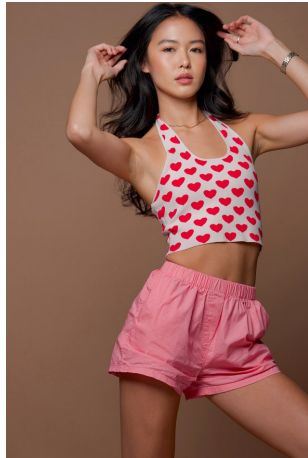

Shannon Chen Height 5'10" | 178cm Bust 32" | 81cm Waist 23" | 59cm Hips 35" | 89cm
Dress 2 US | 32 EU Shoe 8 US | 39 EU Hair Brown Eyes Brown

Shannon Chen Height 5'10" | 178cm Bust 32" | 81cm Waist 23" | 59cm Hips 35" | 89cm
Dress 2 US | 32 EU Shoe 8 US | 39 EU Hair Brown Eyes Brown