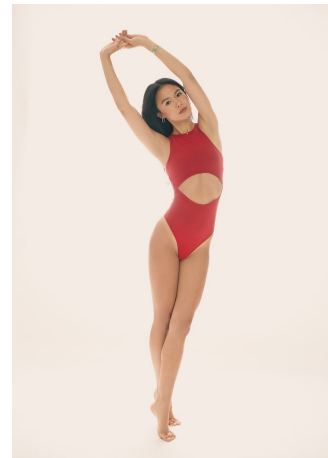

Shannon Chen Height 5'10" | 178cm Bust 32" | 81cm Waist 23" | 59cm Hips 35" | 89cm
Dress 2 US | 32 EU Shoe 8 US | 39 EU Hair Brown Eyes Brown

Shannon Chen Height 5'10" | 178cm Bust 32" | 81cm Waist 23" | 59cm Hips 35" | 89cm
Dress 2 US | 32 EU Shoe 8 US | 39 EU Hair Brown Eyes Brown