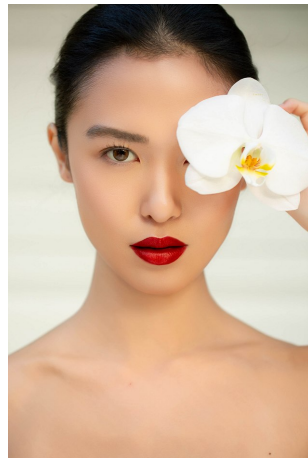

Shannon Chen Height 5'10" | 178cm Bust 32" | 81cm Waist 23" | 59cm Hips 35" | 89cm
Dress 2 US | 32 EU Shoe 8 US | 39 EU Hair Brown Eyes Brown

Shannon Chen Height 5'10" | 178cm Bust 32" | 81cm Waist 23" | 59cm Hips 35" | 89cm
Dress 2 US | 32 EU Shoe 8 US | 39 EU Hair Brown Eyes Brown