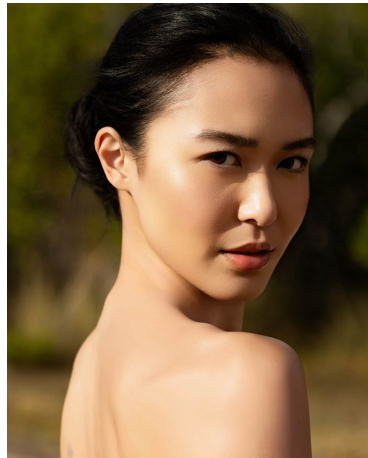

Shannon Chen Height 5'10" | 178cm Bust 32" | 81cm Waist 23" | 59cm Hips 35" | 89cm
Dress 2 US | 32 EU Shoe 8 US | 39 EU Hair Brown Eyes Brown

Shannon Chen Height 5'10" | 178cm Bust 32" | 81cm Waist 23" | 59cm Hips 35" | 89cm
Dress 2 US | 32 EU Shoe 8 US | 39 EU Hair Brown Eyes Brown