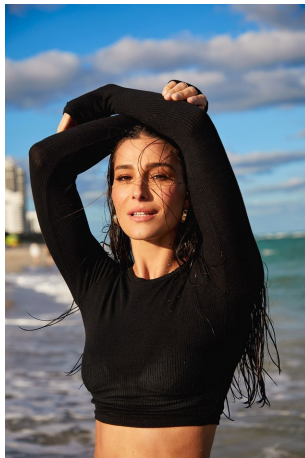

Claudia Dulgerian Height 5'9" | 175cm Bust 34" | 86cm Waist 25" | 63cm Hips 36" | 91cm
Dress 2-4 US | 32-34 EU Shoe 9 US | 40 EU Hair Brown Eyes Brown

Claudia Dulgerian Height 5'9" | 175cm Bust 34" | 86cm Waist 25" | 63cm Hips 36" | 91cm
 Dress 2-4 US | 32-34 EU Shoe 9 US | 40 EU Hair Brown Eyes Brown

Claudia Dulgerian Height 5'9" | 175cm Bust 34" | 86cm Waist 25" | 63cm Hips 36" | 91cm
Dress 2-4 US | 32-34 EU Shoe 9 US | 40 EU Hair Brown Eyes Brown

CGM
CAROLINE GLEASON
MANAGEMENT

Claudia Dulgerian Height 5'9" | 175cm Bust 34" | 86cm Waist 25" | 63cm Hips 36" | 91cm
Dress 2-4 US | 32-34 EU Shoe 9 US | 40 EU Hair Brown Eyes Brown