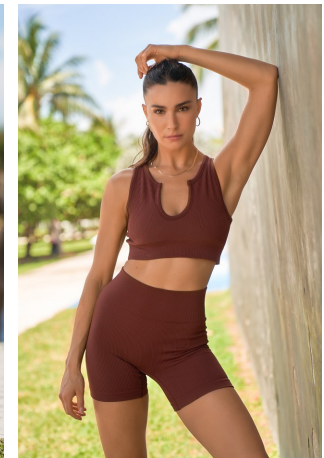

Claudia Dulgerian Height 5'9" | 175cm Bust 34" | 86cm Waist 25" | 63cm Hips 36" | 91cm
Dress 2 US | 32 EU Shoe 9 US | 40 EU Hair Brown Eyes Brown

Claudia Dulgerian Height 5'9" | 175cm Bust 34" | 86cm Waist 25" | 63cm Hips 36" | 91cm
 Dress 2 US | 32 EU Shoe 9 US | 40 EU Hair Brown Eyes Brown