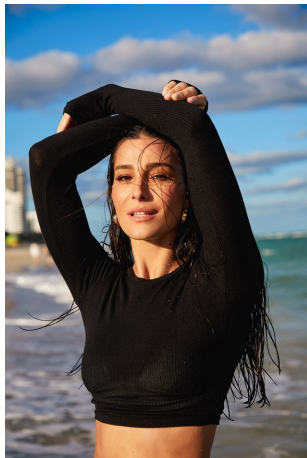

Claudia Dulgerian Height 5'9" | 175cm Bust 34" | 86cm Waist 25" | 63cm Hips 36" | 91cm
Dress 2 US | 32 EU Shoe 9 US | 40 EU Hair Brown Eyes Brown

Claudia Dulgerian Height 5'9" | 175cm Bust 34" | 86cm Waist 25" | 63cm Hips 36" | 91cm
 Dress 2 US | 32 EU Shoe 9 US | 40 EU Hair Brown Eyes Brown