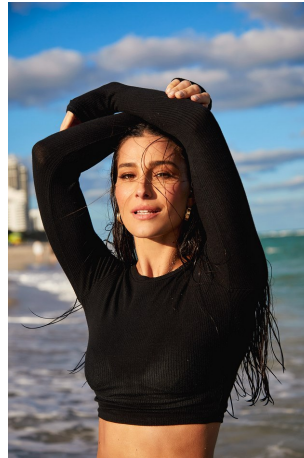

Claudia Dulgerian Height 5'9" | 175cm Bust 34" | 86cm Waist 25" | 63cm Hips 36" | 91cm
Dress 2 US | 32 EU Shoe 9 US | 40 EU Hair Brown Eyes Brown

Claudia Dulgerian Height 5'9" | 175cm Bust 34" | 86cm Waist 25" | 63cm Hips 36" | 91cm
 Dress 2 US | 32 EU Shoe 9 US | 40 EU Hair Brown Eyes Brown