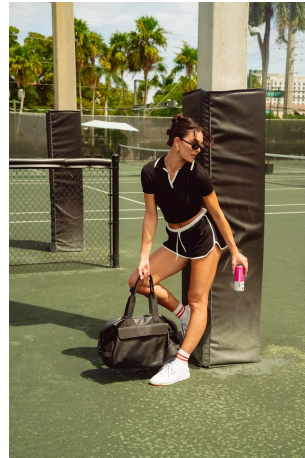

Claudia Dulgerian Height 5'9" | 175cm Bust 34" | 86cm Waist 25" | 63cm Hips 36" | 91cm
Dress 2-4 US | 32-34 EU Shoe 9 US | 40 EU Hair Brown Eyes Brown

Claudia Dulgerian Height 5'9" | 175cm Bust 34" | 86cm Waist 25" | 63cm Hips 36" | 91cm
 Dress 2-4 US | 32-34 EU Shoe 9 US | 40 EU Hair Brown Eyes Brown

Claudia Dulgerian Height 5'9" | 175cm Bust 34" | 86cm Waist 25" | 63cm Hips 36" | 91cm
Dress 2-4 US | 32-34 EU Shoe 9 US | 40 EU Hair Brown Eyes Brown

CGM
CAROLINE GLEASON
MANAGEMENT

Claudia Dulgerian Height 5'9" | 175cm Bust 34" | 86cm Waist 25" | 63cm Hips 36" | 91cm
Dress 2-4 US | 32-34 EU Shoe 9 US | 40 EU Hair Brown Eyes Brown