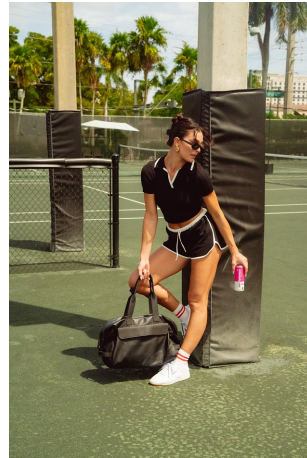

Claudia Dulgerian Height 5'9" | 175cm Bust 34" | 86cm Waist 25" | 63cm Hips 36" | 91cm
Dress 2 US | 32 EU Shoe 9 US | 40 EU Hair Brown Eyes Brown

Claudia Dulgerian Height 5'9" | 175cm Bust 34" | 86cm Waist 25" | 63cm Hips 36" | 91cm
 Dress 2 US | 32 EU Shoe 9 US | 40 EU Hair Brown Eyes Brown