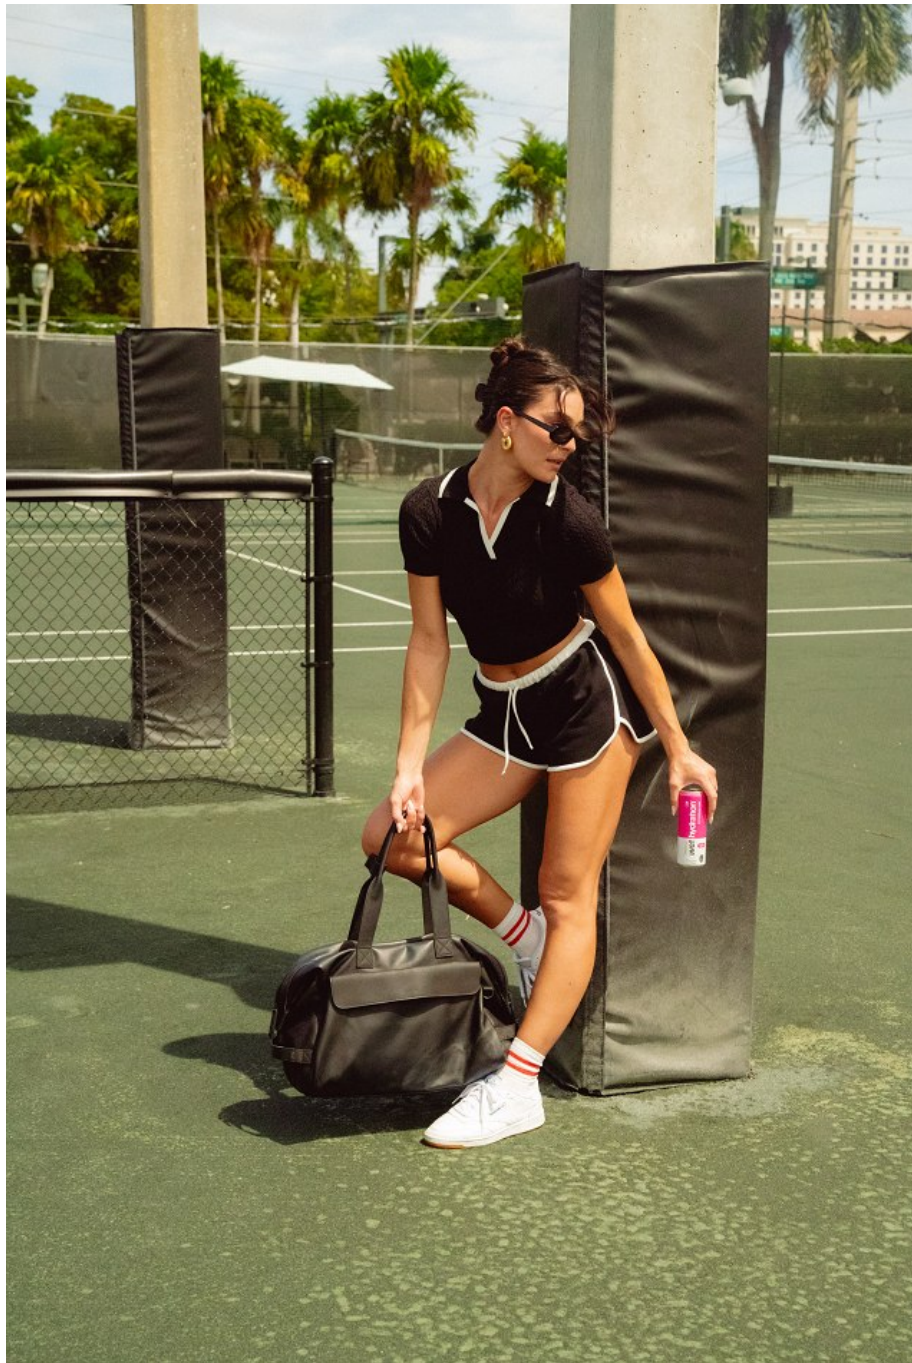

Claudia Dulgerian   Height 5'9" | 175cm   Bust 34" | 86cm   Waist 25" | 63cm   Hips 36" | 91cm
Dress 2-4 US | 32-34 EU   Shoe 9 US | 40 EU   Hair Brown   Eyes Brown