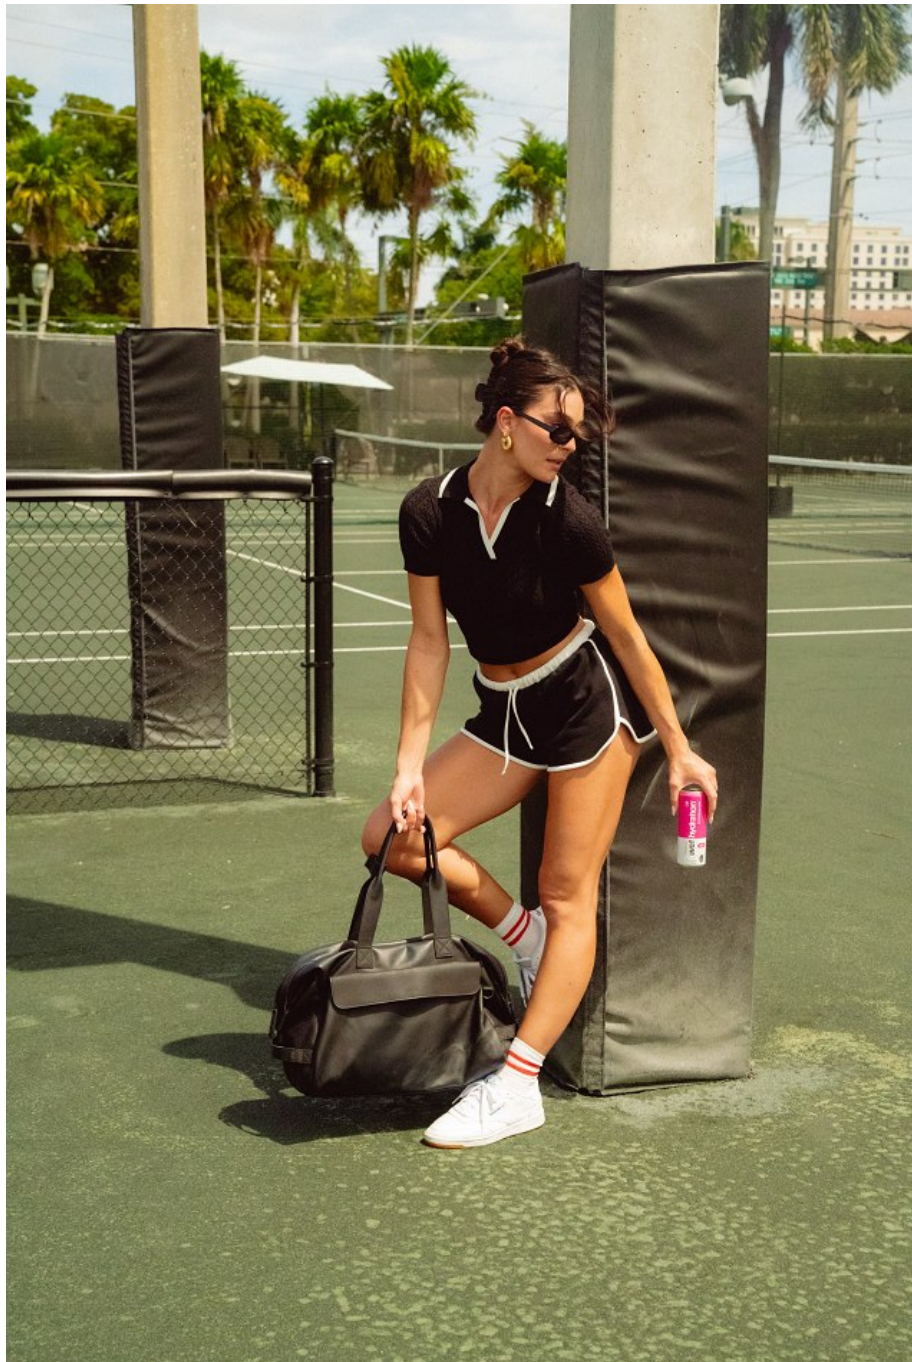

Claudia Dulgerian   Height 5'9" | 175cm   Bust 34" | 86cm   Waist 25" | 63cm   Hips 36" | 91cm
Dress 2 US | 32 EU   Shoe 9 US | 40 EU   Hair Brown   Eyes Brown