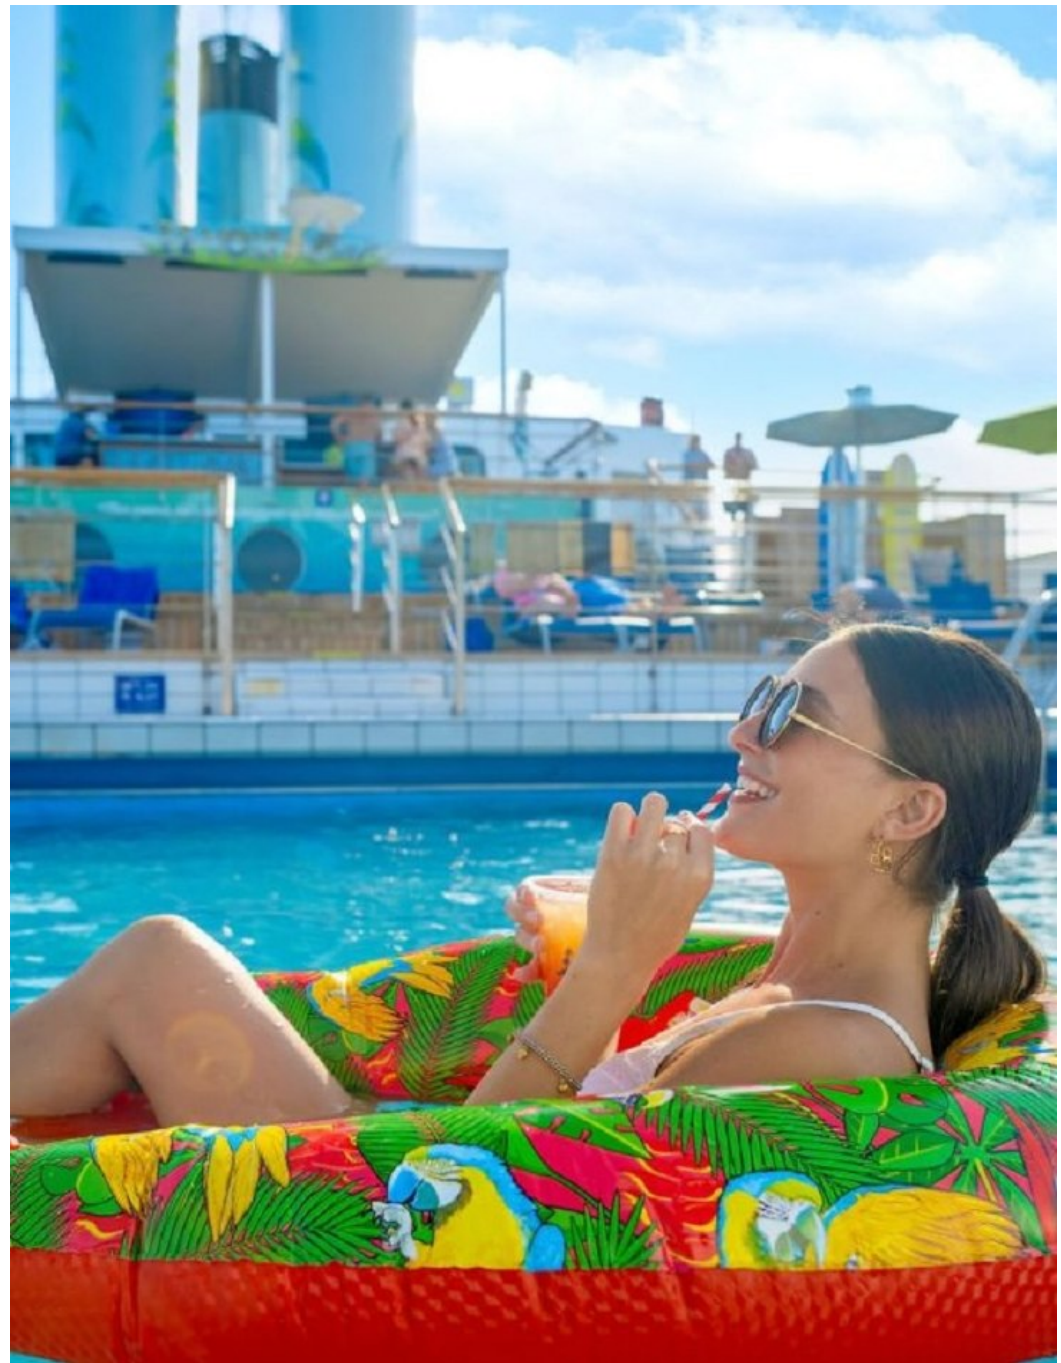

FREE
ANY
DES

+ UP TO $500
ONBOARD
CREDIT

+ KID
SAI
FRE

Claudia Dulgerian   Height 5'9" | 175cm   Bust 34" | 86cm   Waist 25" | 63cm   Hips 36" | 91cm
Dress 2 US | 32 EU   Shoe 9 US | 40 EU   Hair Brown   Eyes Brown

CGM
CAROLINE GLEASON
MANAGEMENT