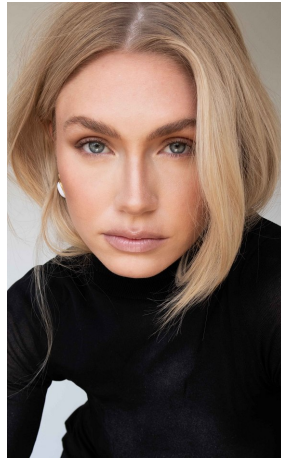

Jess Adamson Height 5'10" | 178cm Bust 34" | 86cm Waist 25" | 63cm Hips 35" | 89cm
Dress 2 US | 32 EU Shoe 10 US | 41 EU Hair Blonde Eyes Blue

Jess Adamson Height 5'10" | 178cm Bust 34" | 86cm Waist 25" | 63cm Hips 35" | 89cm
Dress 2 US | 32 EU Shoe 10 US | 41 EU Hair Blonde Eyes Blue