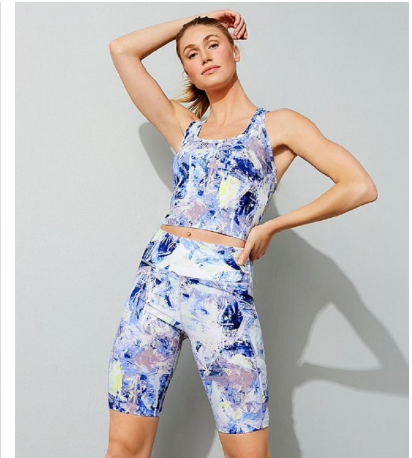

Jess Adamson Height 5'10" | 178cm Bust 34" | 86cm Waist 25" | 63cm Hips 35" | 89cm
Dress 2 US | 32 EU Shoe 10 US | 41 EU Hair Blonde Eyes Blue

Jess Adamson Height 5'10" | 178cm Bust 34" | 86cm Waist 25" | 63cm Hips 35" | 89cm
 Dress 2 US | 32 EU Shoe 10 US | 41 EU Hair Blonde Eyes Blue