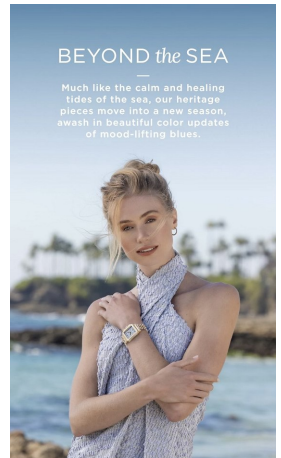

Jess Adamson Height 5'10" | 178cm Bust 34" | 86cm Waist 25" | 63cm Hips 35" | 89cm
Dress 2 US | 32 EU Shoe 10 US | 41 EU Hair Blonde Eyes Blue

Jess Adamson Height 5'10" | 178cm Bust 34" | 86cm Waist 25" | 63cm Hips 35" | 89cm
 Dress 2 US | 32 EU Shoe 10 US | 41 EU Hair Blonde Eyes Blue