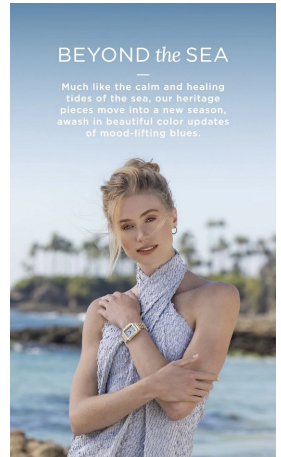

Jess Adamson Height 5'10" | 178cm Bust 34" | 86cm Waist 25" | 63cm Hips 35" | 89cm
Dress 2 US | 32 EU Shoe 10 US | 41 EU Hair Blonde Eyes Blue

Jess Adamson Height 5'10" | 178cm Bust 34" | 86cm Waist 25" | 63cm Hips 35" | 89cm
Dress 2 US | 32 EU Shoe 10 US | 41 EU Hair Blonde Eyes Blue