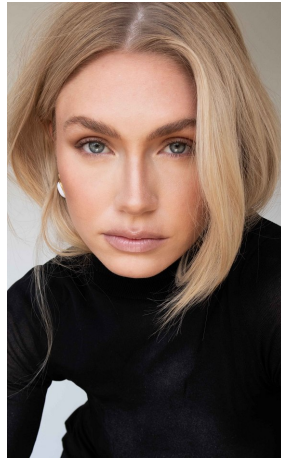

Jess Adamson Height 5'10" | 178cm Bust 34" | 86cm Waist 25" | 63cm Hips 35" | 89cm
Dress 2 US | 32 EU Shoe 10 US | 41 EU Hair Blonde Eyes Blue

Jess Adamson Height 5'10" | 178cm Bust 34" | 86cm Waist 25" | 63cm Hips 35" | 89cm
 Dress 2 US | 32 EU Shoe 10 US | 41 EU Hair Blonde Eyes Blue