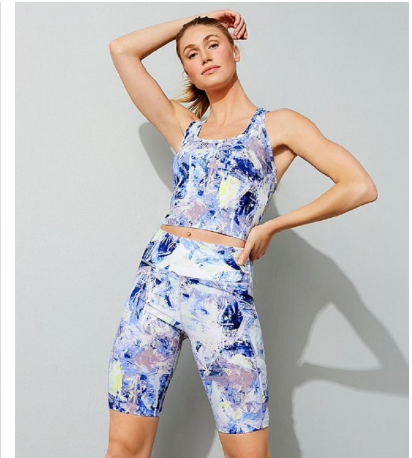

Jess Adamson Height 5'10" | 178cm Bust 34" | 86cm Waist 25" | 63cm Hips 35" | 89cm
Dress 2 US | 32 EU Shoe 10 US | 41 EU Hair Blonde Eyes Blue

Jess Adamson Height 5'10" | 178cm Bust 34" | 86cm Waist 25" | 63cm Hips 35" | 89cm
Dress 2 US | 32 EU Shoe 10 US | 41 EU Hair Blonde Eyes Blue