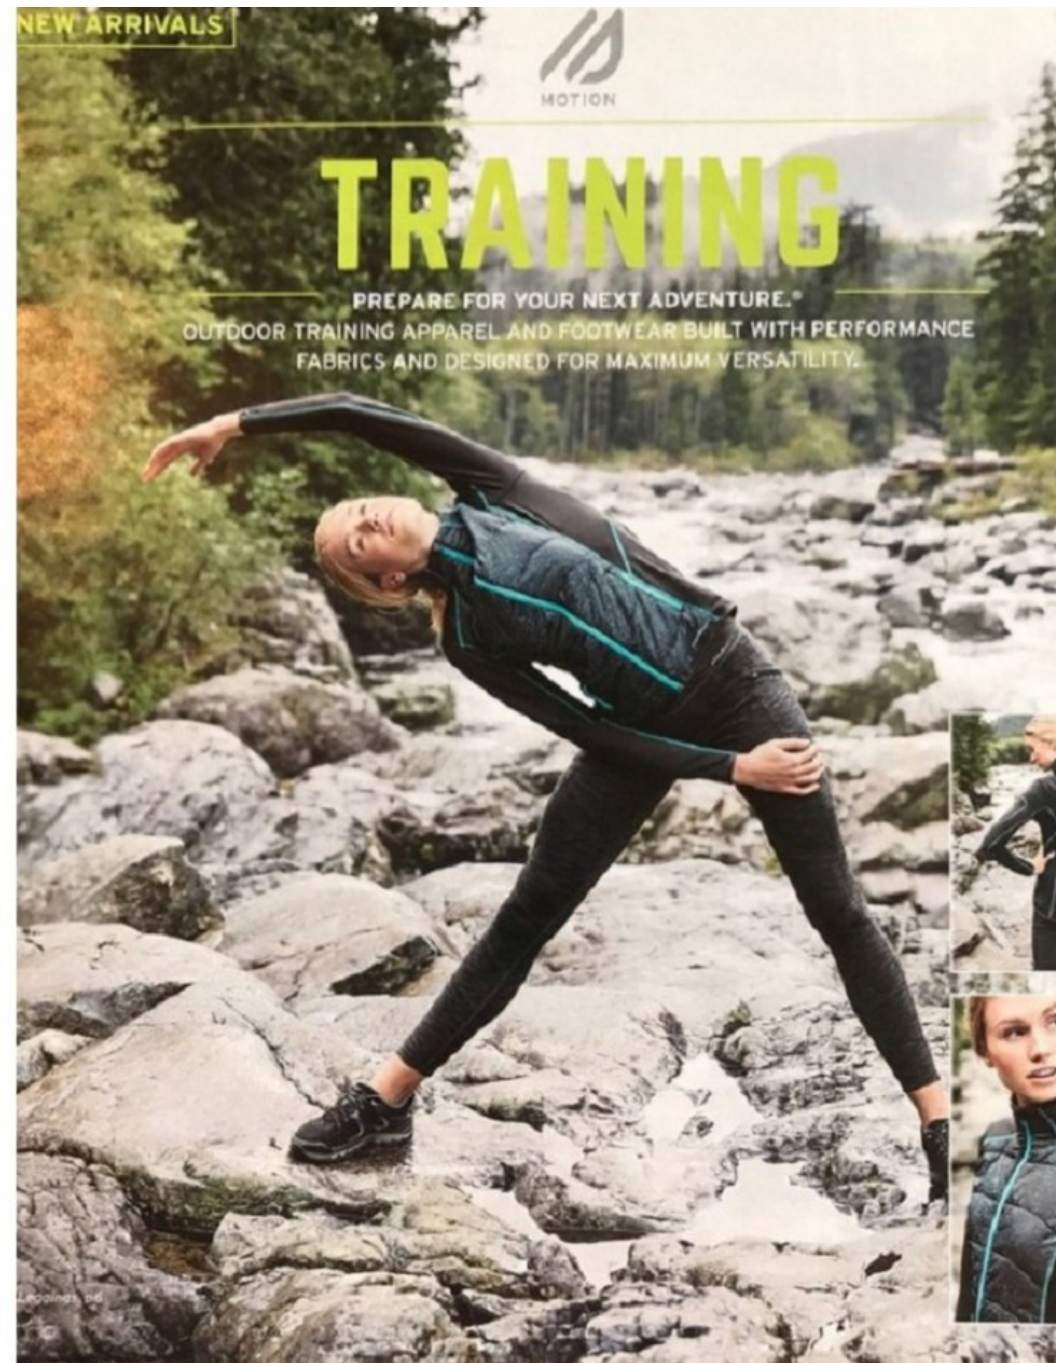

Jess Adamson Height 5'10" | 178cm Bust 34" | 86cm Waist 25" | 63cm Hips 35" | 89cm
Dress 2 US | 32 EU Shoe 10 US | 41 EU Hair Blonde Eyes Blue

CGM
CAROLINE GLEASON
MANAGEMENT