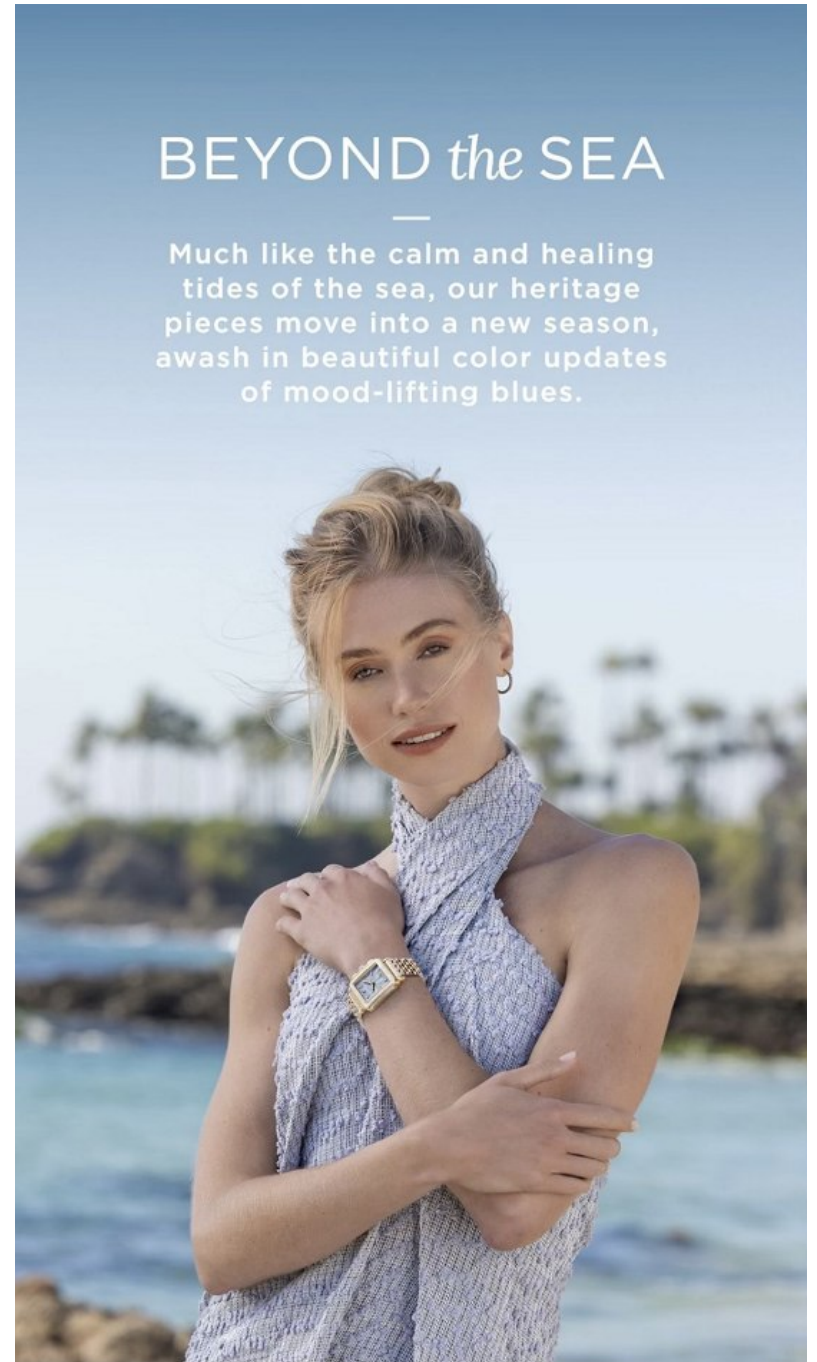

Jess Adamson Height 5'10" | 178cm Bust 34" | 86cm Waist 25" | 63cm Hips 35" | 89cm
Dress 2 US | 32 EU Shoe 10 US | 41 EU Hair Blonde Eyes Blue

Jess Adamson Height 5'10" | 178cm Bust 34" | 86cm Waist 25" | 63cm Hips 35" | 89cm
Dress 2 US | 32 EU Shoe 10 US | 41 EU Hair Blonde Eyes Blue

BEYOND *the* SEA

—
Much like the calm and healing tides of the sea, our heritage pieces move into a new season, awash in beautiful color updates of mood-lifting blues.

Jess Adamson Height 5'10" | 178cm Bust 34" | 86cm Waist 25" | 63cm Hips 35" | 89cm
Dress 2 US | 32 EU Shoe 10 US | 41 EU Hair Blonde Eyes Blue