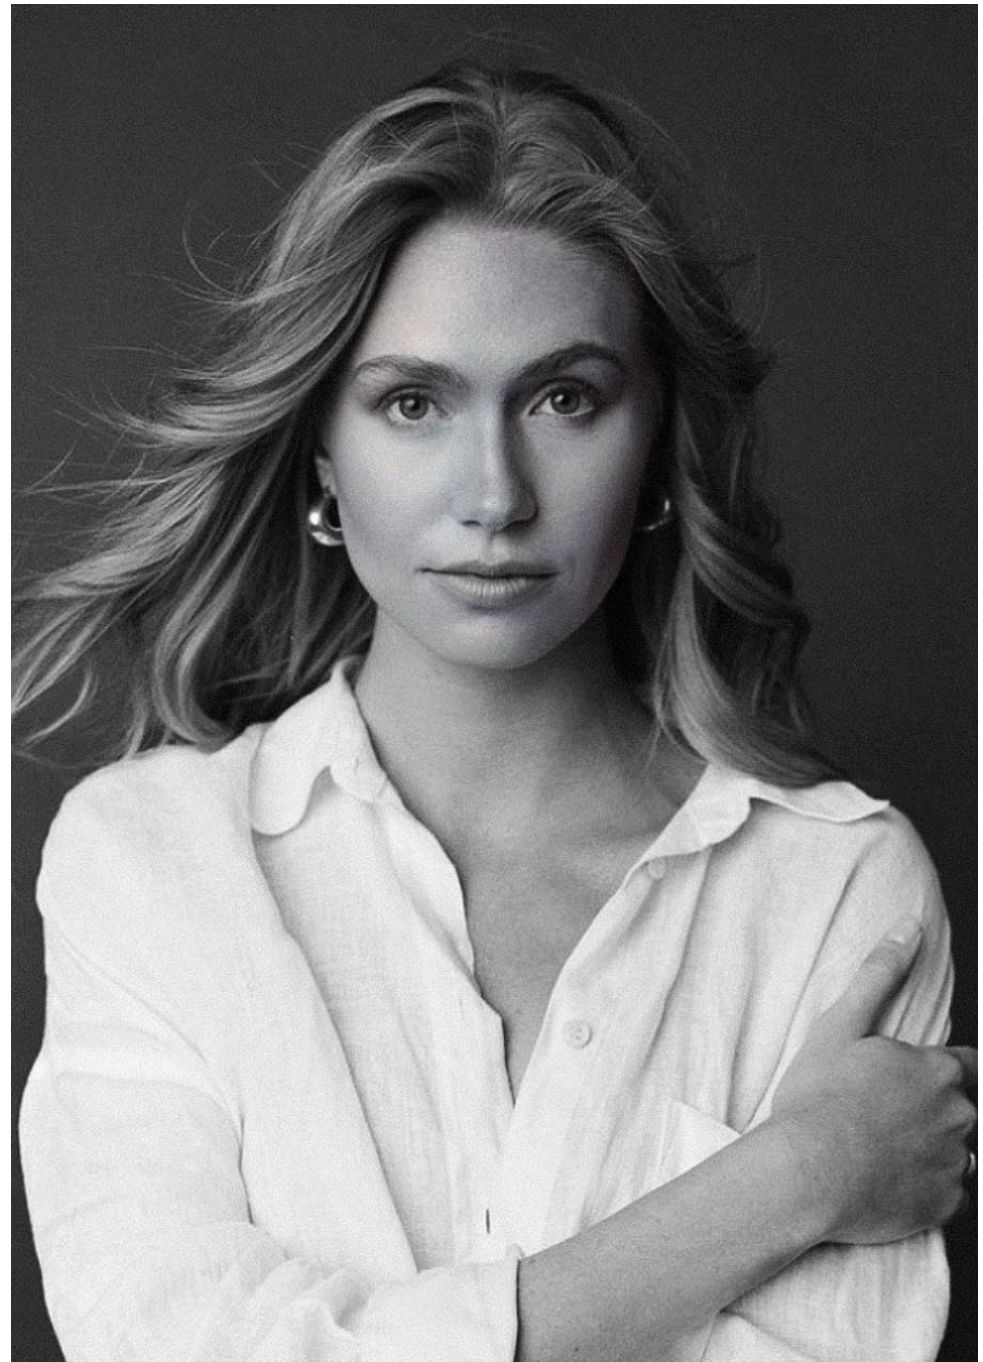

Jess Adamson Height 5'10" | 178cm Bust 34" | 86cm Waist 25" | 63cm Hips 35" | 89cm
Dress 2 US | 32 EU Shoe 10 US | 41 EU Hair Blonde Eyes Blue

Jess Adamson Height 5'10" | 178cm Bust 34" | 86cm Waist 25" | 63cm Hips 35" | 89cm
Dress 2 US | 32 EU Shoe 10 US | 41 EU Hair Blonde Eyes Blue

BEYOND *the* SEA

—
Much like the calm and healing tides of the sea, our heritage pieces move into a new season, awash in beautiful color updates of mood-lifting blues.

Jess Adamson Height 5'10" | 178cm Bust 34" | 86cm Waist 25" | 63cm Hips 35" | 89cm
Dress 2 US | 32 EU Shoe 10 US | 41 EU Hair Blonde Eyes Blue