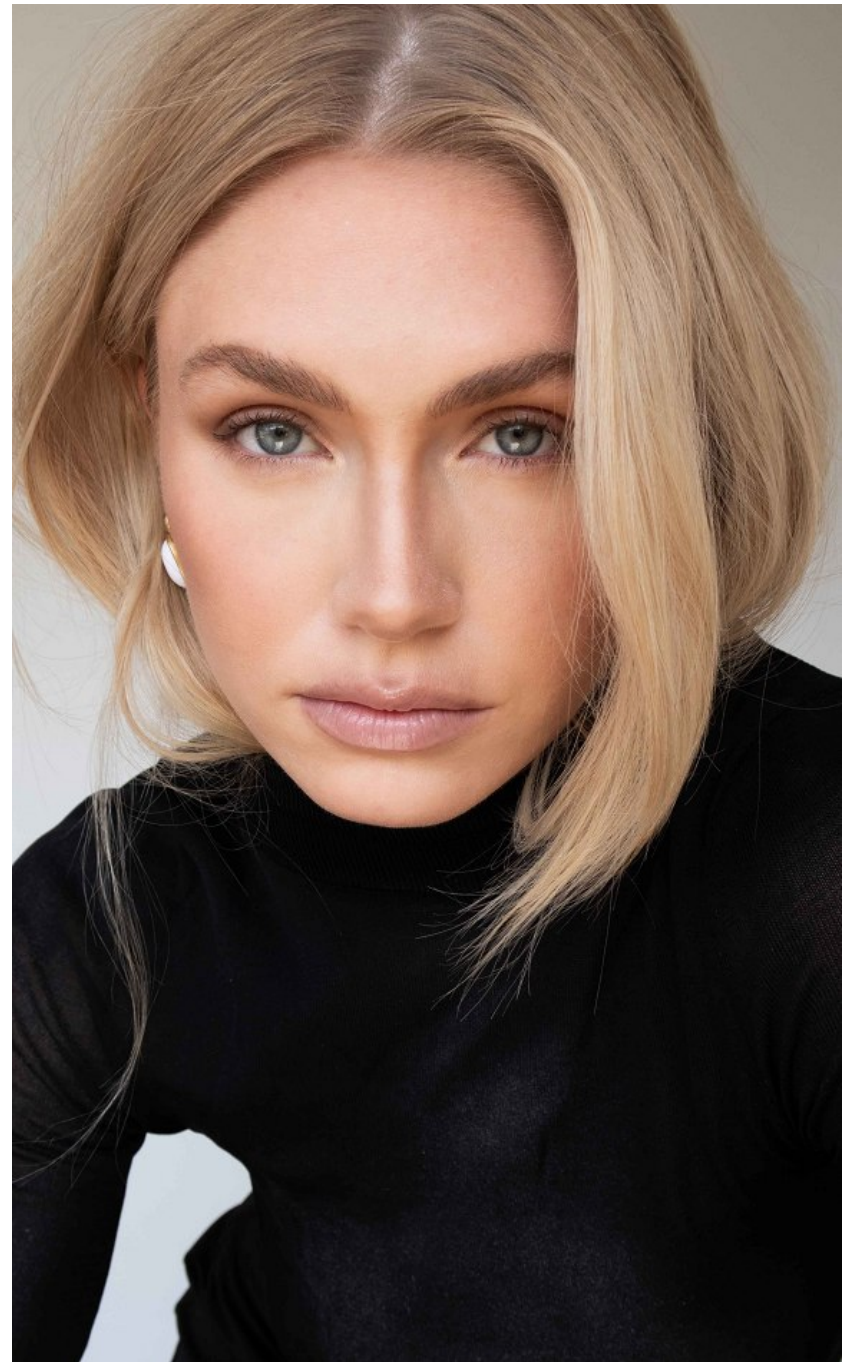

Jess Adamson Height 5'10" | 178cm Bust 34" | 86cm Waist 25" | 63cm Hips 35" | 89cm
Dress 2 US | 32 EU Shoe 10 US | 41 EU Hair Blonde Eyes Blue

Jess Adamson Height 5'10" | 178cm Bust 34" | 86cm Waist 25" | 63cm Hips 35" | 89cm
Dress 2 US | 32 EU Shoe 10 US | 41 EU Hair Blonde Eyes Blue

BEYOND *the* SEA

—
Much like the calm and healing tides of the sea, our heritage pieces move into a new season, awash in beautiful color updates of mood-lifting blues.

Jess Adamson Height 5'10" | 178cm Bust 34" | 86cm Waist 25" | 63cm Hips 35" | 89cm
Dress 2 US | 32 EU Shoe 10 US | 41 EU Hair Blonde Eyes Blue