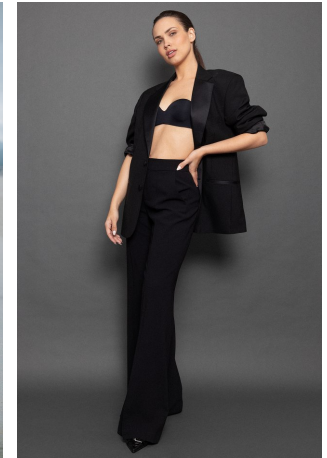

Kiana Kaye Height 5'8.5" | 174cm Bust 34" | 86cm Waist 26" | 66cm Hips 36" | 91cm
 Dress 4 US | 34 EU Shoe 8 US | 39 EU Hair Brown Eyes Green

Kiana Kaye Height 5'8.5" | 174cm Bust 34" | 86cm Waist 26" | 66cm Hips 36" | 91cm
Dress 4 US | 34 EU Shoe 8 US | 39 EU Hair Brown Eyes Green