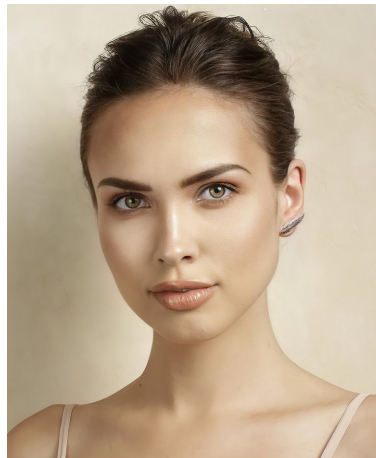

Kiana Kaye Height 5'8.5" | 174cm Bust 34" | 86cm Waist 26" | 66cm Hips 36" | 91cm
 Dress 4 US | 34 EU Shoe 8 US | 39 EU Hair Brown Eyes Green

Kiana Kaye Height 5'8.5" | 174cm Bust 34" | 86cm Waist 26" | 66cm Hips 36" | 91cm
Dress 4 US | 34 EU Shoe 8 US | 39 EU Hair Brown Eyes Green