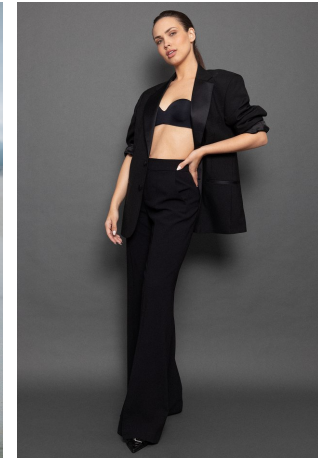

Kiana Kaye Height 5'8.5" | 174cm Bust 34" | 86cm Waist 26" | 66cm Hips 36" | 91cm
Dress 4 US | 34 EU Shoe 8 US | 39 EU Hair Brown Eyes Green

Kiana Kaye Height 5'8.5" | 174cm Bust 34" | 86cm Waist 26" | 66cm Hips 36" | 91cm
Dress 4 US | 34 EU Shoe 8 US | 39 EU Hair Brown Eyes Green

Kiana Kaye Height 5'8.5" | 174cm Bust 34" | 86cm Waist 26" | 66cm Hips 36" | 91cm
Dress 4 US | 34 EU Shoe 8 US | 39 EU Hair Brown Eyes Green