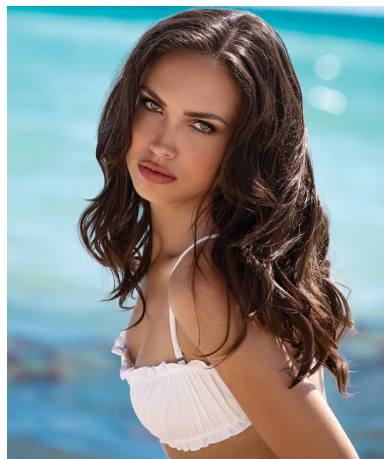

Kiana Kaye Height 5'8.5" | 174cm Bust 34" | 86cm Waist 26" | 66cm Hips 36" | 91cm
Dress 4 US | 34 EU Shoe 8 US | 39 EU Hair Brown Eyes Green

Kiana Kaye Height 5'8.5" | 174cm Bust 34" | 86cm Waist 26" | 66cm Hips 36" | 91cm
Dress 4 US | 34 EU Shoe 8 US | 39 EU Hair Brown Eyes Green