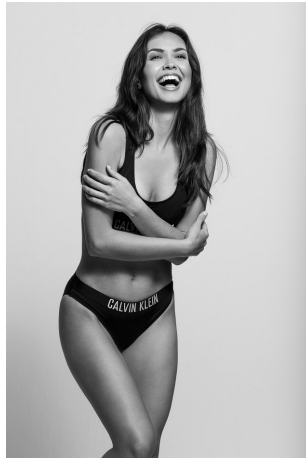

Kiana Kaye Height 5'8.5" | 174cm Bust 34" | 86cm Waist 26" | 66cm Hips 36" | 91cm
Dress 4 US | 34 EU Shoe 8 US | 39 EU Hair Brown Eyes Green

Kiana Kaye Height 5'8.5" | 174cm Bust 34" | 86cm Waist 26" | 66cm Hips 36" | 91cm
Dress 4 US | 34 EU Shoe 8 US | 39 EU Hair Brown Eyes Green

Kiana Kaye Height 5'8.5" | 174cm Bust 34" | 86cm Waist 26" | 66cm Hips 36" | 91cm
Dress 4 US | 34 EU Shoe 8 US | 39 EU Hair Brown Eyes Green