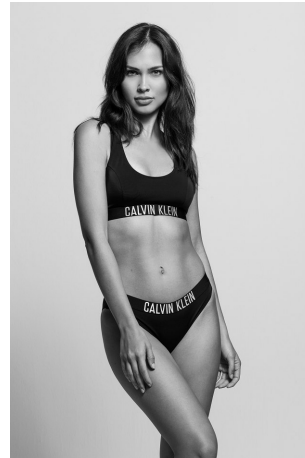

Kiana Kaye Height 5'8.5" | 174cm Bust 34" | 86cm Waist 26" | 66cm Hips 36" | 91cm
Dress 4 US | 34 EU Shoe 8 US | 39 EU Hair Brown Eyes Green

Kiana Kaye Height 5'8.5" | 174cm Bust 34" | 86cm Waist 26" | 66cm Hips 36" | 91cm
Dress 4 US | 34 EU Shoe 8 US | 39 EU Hair Brown Eyes Green

Kiana Kaye Height 5'8.5" | 174cm Bust 34" | 86cm Waist 26" | 66cm Hips 36" | 91cm
Dress 4 US | 34 EU Shoe 8 US | 39 EU Hair Brown Eyes Green