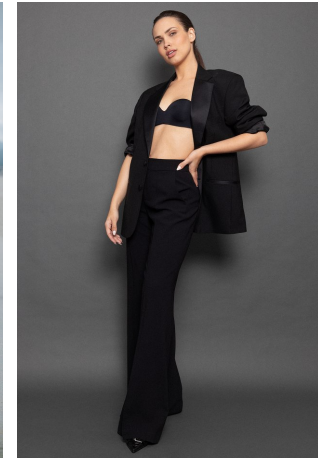

Kiana Kaye Height 5'8.5" | 174cm Bust 34" | 86cm Waist 26" | 66cm Hips 36" | 91cm
 Dress 4 US | 34 EU Shoe 8 US | 39 EU Hair Brown Eyes Green

Kiana Kaye Height 5'8.5" | 174cm Bust 34" | 86cm Waist 26" | 66cm Hips 36" | 91cm
Dress 4 US | 34 EU Shoe 8 US | 39 EU Hair Brown Eyes Green

Kiana Kaye Height 5'8.5" | 174cm Bust 34" | 86cm Waist 26" | 66cm Hips 36" | 91cm
Dress 4 US | 34 EU Shoe 8 US | 39 EU Hair Brown Eyes Green