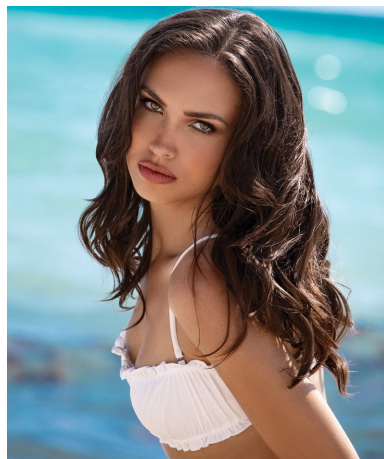

Kiana Kaye Height 5'8.5" | 174cm Bust 34" | 86cm Waist 26" | 66cm Hips 36" | 91cm
 Dress 4 US | 34 EU Shoe 8 US | 39 EU Hair Brown Eyes Green

Kiana Kaye Height 5'8.5" | 174cm Bust 34" | 86cm Waist 26" | 66cm Hips 36" | 91cm
Dress 4 US | 34 EU Shoe 8 US | 39 EU Hair Brown Eyes Green