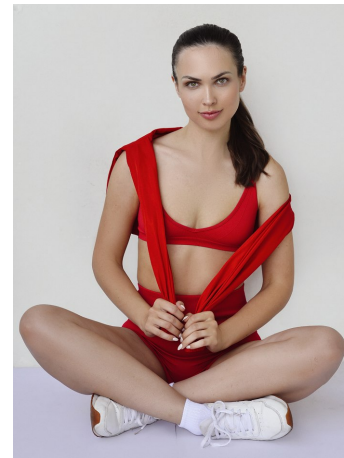

Kiana Kaye Height 5'8.5" | 174cm Bust 34" | 86cm Waist 26" | 66cm Hips 36" | 91cm
 Dress 4 US | 34 EU Shoe 8 US | 39 EU Hair Brown Eyes Green

Kiana Kaye Height 5'8.5" | 174cm Bust 34" | 86cm Waist 26" | 66cm Hips 36" | 91cm
Dress 4 US | 34 EU Shoe 8 US | 39 EU Hair Brown Eyes Green

Kiana Kaye Height 5'8.5" | 174cm Bust 34" | 86cm Waist 26" | 66cm Hips 36" | 91cm
Dress 4 US | 34 EU Shoe 8 US | 39 EU Hair Brown Eyes Green