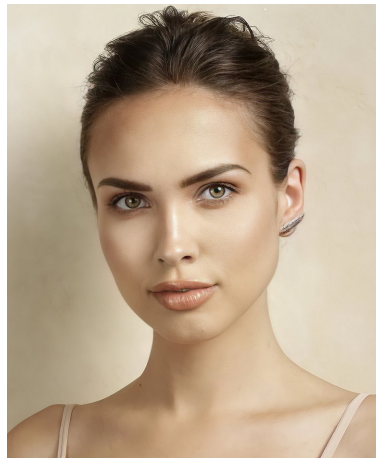

Kiana Kaye Height 5'8.5" | 174cm Bust 34" | 86cm Waist 26" | 66cm Hips 36" | 91cm
Dress 4 US | 34 EU Shoe 8 US | 39 EU Hair Brown Eyes Green

Kiana Kaye Height 5'8.5" | 174cm Bust 34" | 86cm Waist 26" | 66cm Hips 36" | 91cm
Dress 4 US | 34 EU Shoe 8 US | 39 EU Hair Brown Eyes Green