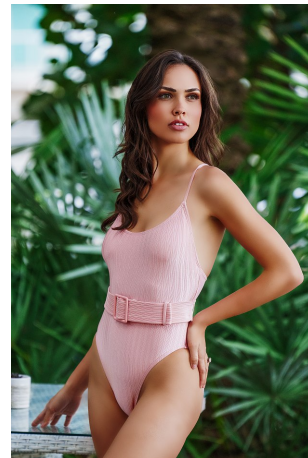

Kiana Kaye Height 5'8.5" | 174cm Bust 34" | 86cm Waist 26" | 66cm Hips 36" | 91cm
 Dress 4 US | 34 EU Shoe 8 US | 39 EU Hair Brown Eyes Green

Kiana Kaye Height 5'8.5" | 174cm Bust 34" | 86cm Waist 26" | 66cm Hips 36" | 91cm
Dress 4 US | 34 EU Shoe 8 US | 39 EU Hair Brown Eyes Green