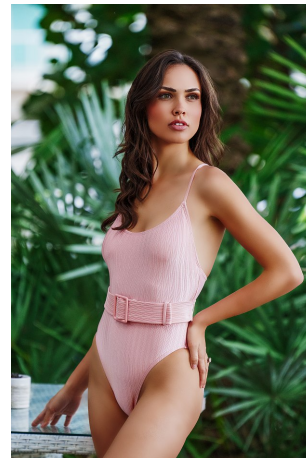

Kiana Kaye Height 5'8.5" | 174cm Bust 34" | 86cm Waist 26" | 66cm Hips 36" | 91cm
Dress 4 US | 34 EU Shoe 8 US | 39 EU Hair Brown Eyes Green

Kiana Kaye Height 5'8.5" | 174cm Bust 34" | 86cm Waist 26" | 66cm Hips 36" | 91cm
Dress 4 US | 34 EU Shoe 8 US | 39 EU Hair Brown Eyes Green