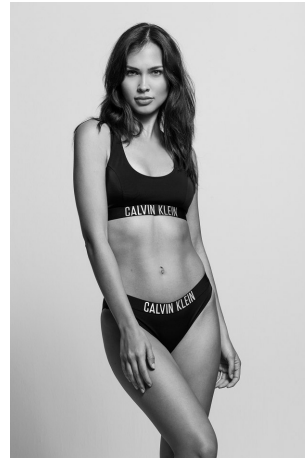

Kiana Kaye Height 5'8.5" | 174cm Bust 34" | 86cm Waist 26" | 66cm Hips 36" | 91cm
 Dress 4 US | 34 EU Shoe 8 US | 39 EU Hair Brown Eyes Green

Kiana Kaye Height 5'8.5" | 174cm Bust 34" | 86cm Waist 26" | 66cm Hips 36" | 91cm
Dress 4 US | 34 EU Shoe 8 US | 39 EU Hair Brown Eyes Green

Kiana Kaye Height 5'8.5" | 174cm Bust 34" | 86cm Waist 26" | 66cm Hips 36" | 91cm
Dress 4 US | 34 EU Shoe 8 US | 39 EU Hair Brown Eyes Green