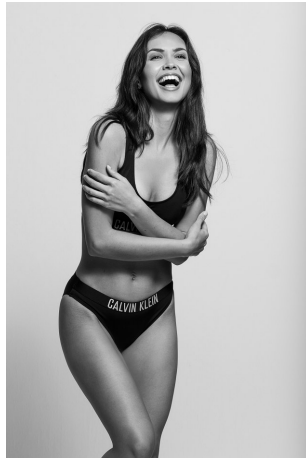

Kiana Kaye Height 5'8.5" | 174cm Bust 34" | 86cm Waist 26" | 66cm Hips 36" | 91cm
 Dress 4 US | 34 EU Shoe 8 US | 39 EU Hair Brown Eyes Green

Kiana Kaye Height 5'8.5" | 174cm Bust 34" | 86cm Waist 26" | 66cm Hips 36" | 91cm
Dress 4 US | 34 EU Shoe 8 US | 39 EU Hair Brown Eyes Green

Kiana Kaye Height 5'8.5" | 174cm Bust 34" | 86cm Waist 26" | 66cm Hips 36" | 91cm
Dress 4 US | 34 EU Shoe 8 US | 39 EU Hair Brown Eyes Green