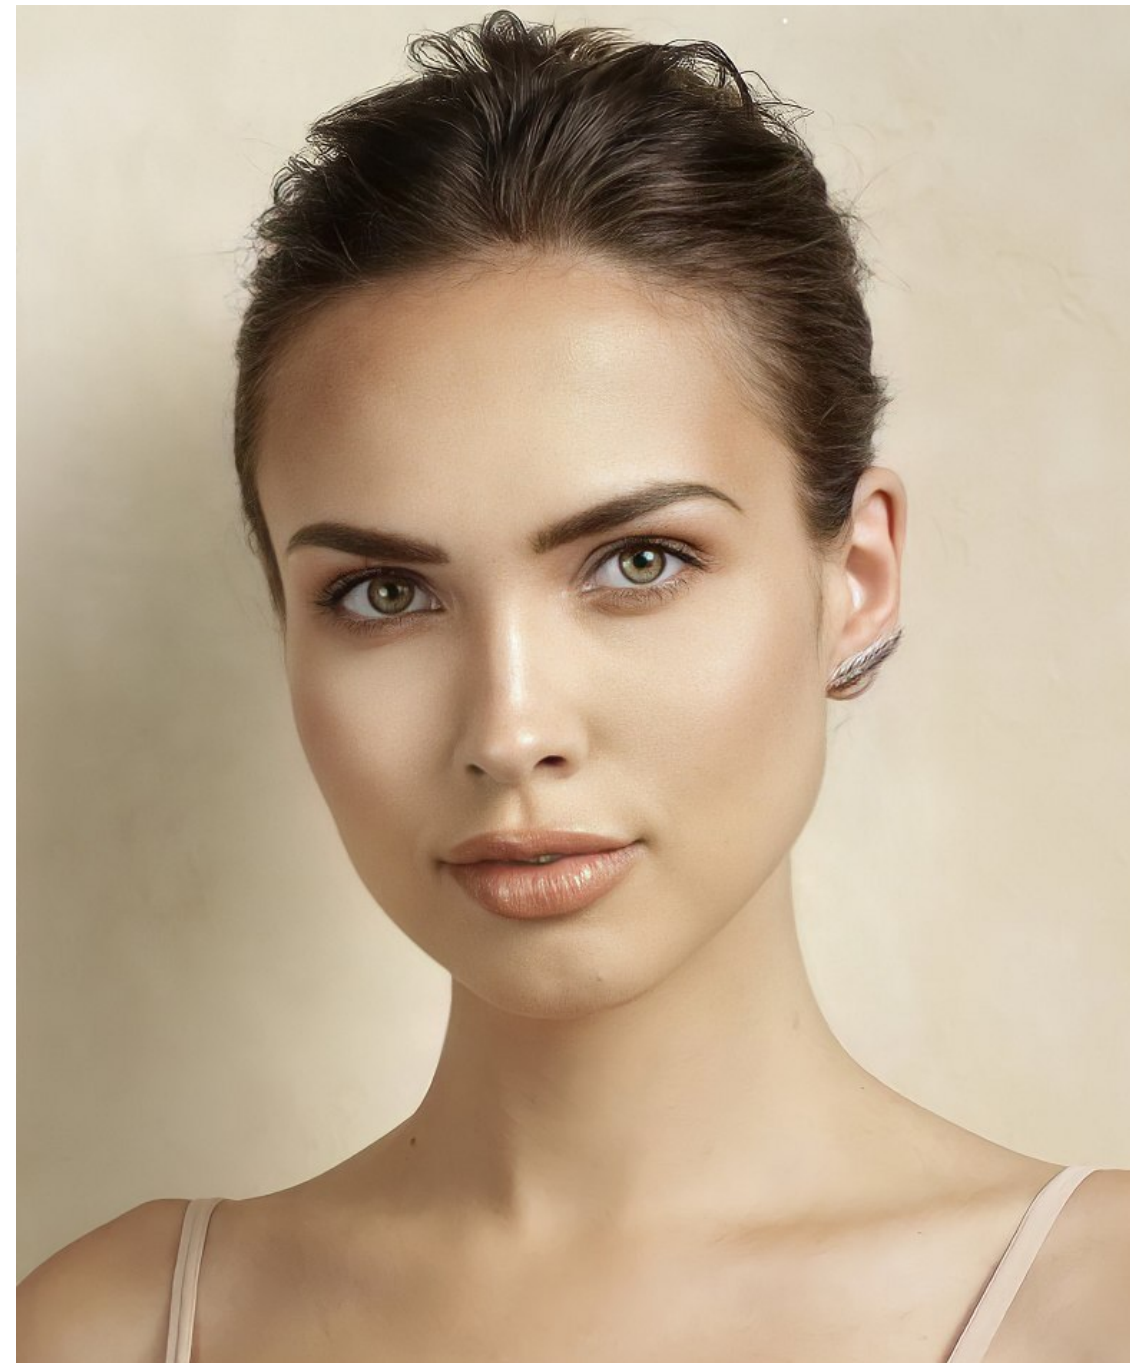

Kiana Kaye   Height 5'8.5" | 174cm   Bust 34" | 86cm   Waist 26" | 66cm   Hips 36" | 91cm
Dress 4 US | 34 EU   Shoe 8 US | 39 EU   Hair Brown   Eyes Green