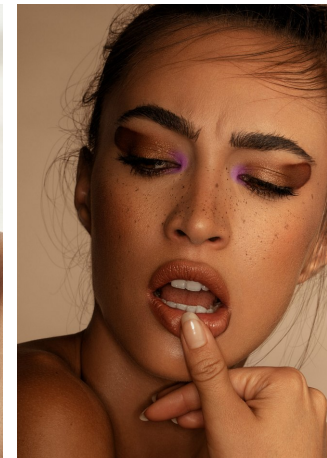

Chanel Stewart Height 5'9" | 175cm Bust 34" | 86cm Waist 24" | 61cm Hips 34" | 86cm
Dress 2-4 US | 32-34 EU Shoe 7 US | 38 EU Hair Brown Eyes Green

Chanel Stewart Height 5'9" | 175cm Bust 34" | 86cm Waist 24" | 61cm Hips 34" | 86cm
Dress 2-4 US | 32-34 EU Shoe 7 US | 38 EU Hair Brown Eyes Green

CGM
CAROLINE GLEASON
MANAGEMENT

Chanel Stewart Height 5'9" | 175cm Bust 34" | 86cm Waist 24" | 61cm Hips 34" | 86cm
Dress 2-4 US | 32-34 EU Shoe 7 US | 38 EU Hair Brown Eyes Green

Chanel Stewart Height 5'9" | 175cm Bust 34" | 86cm Waist 24" | 61cm Hips 34" | 86cm
Dress 2-4 US | 32-34 EU Shoe 7 US | 38 EU Hair Brown Eyes Green

Chanel Stewart Height 5'9" | 175cm Bust 34" | 86cm Waist 24" | 61cm Hips 34" | 86cm
Dress 2-4 US | 32-34 EU Shoe 7 US | 38 EU Hair Brown Eyes Green

CGM
CAROLINE GLEASON
MANAGEMENT

Chanel Stewart Height 5'9" | 175cm Bust 34" | 86cm Waist 24" | 61cm Hips 34" | 86cm
Dress 2-4 US | 32-34 EU Shoe 7 US | 38 EU Hair Brown Eyes Green

Chanel Stewart Height 5'9" | 175cm Bust 34" | 86cm Waist 24" | 61cm Hips 34" | 86cm
Dress 2-4 US | 32-34 EU Shoe 7 US | 38 EU Hair Brown Eyes Green