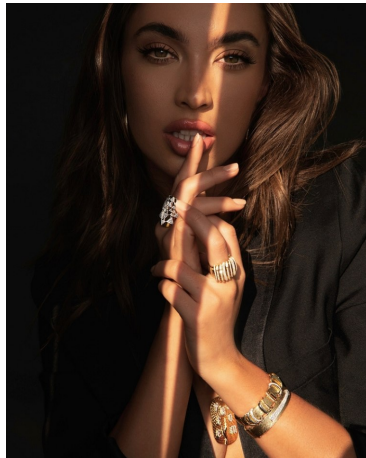

Chanel Stewart Height 5'9" | 175cm Bust 34" | 86cm Waist 24" | 61cm Hips 34" | 86cm
Dress 2-4 US | 32-34 EU Shoe 7 US | 38 EU Hair Brown Eyes Green

Chanel Stewart Height 5'9" | 175cm Bust 34" | 86cm Waist 24" | 61cm Hips 34" | 86cm
Dress 2-4 US | 32-34 EU Shoe 7 US | 38 EU Hair Brown Eyes Green

CGM
CAROLINE GLEASON
MANAGEMENT

Chanel Stewart Height 5'9" | 175cm Bust 34" | 86cm Waist 24" | 61cm Hips 34" | 86cm
Dress 2-4 US | 32-34 EU Shoe 7 US | 38 EU Hair Brown Eyes Green

Chanel Stewart Height 5'9" | 175cm Bust 34" | 86cm Waist 24" | 61cm Hips 34" | 86cm
Dress 2-4 US | 32-34 EU Shoe 7 US | 38 EU Hair Brown Eyes Green

Chanel Stewart Height 5'9" | 175cm Bust 34" | 86cm Waist 24" | 61cm Hips 34" | 86cm
Dress 2-4 US | 32-34 EU Shoe 7 US | 38 EU Hair Brown Eyes Green

CGM
CAROLINE GLEASON
MANAGEMENT

Chanel Stewart Height 5'9" | 175cm Bust 34" | 86cm Waist 24" | 61cm Hips 34" | 86cm
Dress 2-4 US | 32-34 EU Shoe 7 US | 38 EU Hair Brown Eyes Green

CGM
CAROLINE GLEASON
MANAGEMENT

Chanel Stewart Height 5'9" | 175cm Bust 34" | 86cm Waist 24" | 61cm Hips 34" | 86cm
Dress 2-4 US | 32-34 EU Shoe 7 US | 38 EU Hair Brown Eyes Green