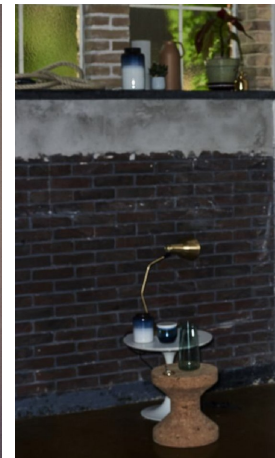

Chanel Stewart   Height 5'9" | 175cm   Bust 34" | 86cm   Waist 24" | 61cm   Hips 34" | 86cm  
Dress 2-4 US | 32-34 EU   Shoe 7 US | 38 EU   Hair Brown   Eyes Green

Chanel Stewart Height 5'9" | 175cm Bust 34" | 86cm Waist 24" | 61cm Hips 34" | 86cm  
Dress 2-4 US | 32-34 EU Shoe 7 US | 38 EU Hair Brown Eyes Green

**CGM**  
CAROLINE GLEASON  
MANAGEMENT

Chanel Stewart Height 5'9" | 175cm Bust 34" | 86cm Waist 24" | 61cm Hips 34" | 86cm  
Dress 2-4 US | 32-34 EU Shoe 7 US | 38 EU Hair Brown Eyes Green

Chanel Stewart Height 5'9" | 175cm Bust 34" | 86cm Waist 24" | 61cm Hips 34" | 86cm  
Dress 2-4 US | 32-34 EU Shoe 7 US | 38 EU Hair Brown Eyes Green

Chanel Stewart Height 5'9" | 175cm Bust 34" | 86cm Waist 24" | 61cm Hips 34" | 86cm  
Dress 2-4 US | 32-34 EU Shoe 7 US | 38 EU Hair Brown Eyes Green

**CGM**  
CAROLINE GLEASON  
MANAGEMENT

Chanel Stewart   Height 5'9" | 175cm   Bust 34" | 86cm   Waist 24" | 61cm   Hips 34" | 86cm  
Dress 2-4 US | 32-34 EU   Shoe 7 US | 38 EU   Hair Brown   Eyes Green

**CGM**  
CAROLINE GLEASON  
MANAGEMENT

Chanel Stewart Height 5'9" | 175cm Bust 34" | 86cm Waist 24" | 61cm Hips 34" | 86cm  
Dress 2-4 US | 32-34 EU Shoe 7 US | 38 EU Hair Brown Eyes Green