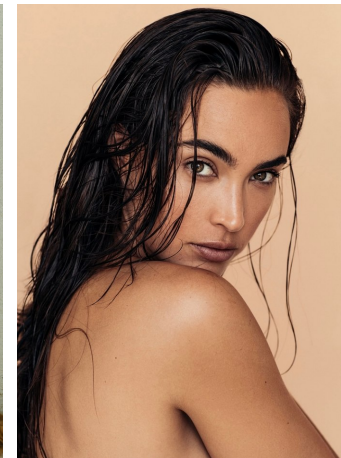

Chanel Stewart Height 5'9" | 175cm Bust 34" | 86cm Waist 24" | 61cm Hips 34" | 86cm
Dress 2-4 US | 32-34 EU Shoe 7 US | 38 EU Hair Brown Eyes Green

Chanel Stewart Height 5'9" | 175cm Bust 34" | 86cm Waist 24" | 61cm Hips 34" | 86cm
Dress 2-4 US | 32-34 EU Shoe 7 US | 38 EU Hair Brown Eyes Green

CGM
CAROLINE GLEASON
MANAGEMENT

Chanel Stewart Height 5'9" | 175cm Bust 34" | 86cm Waist 24" | 61cm Hips 34" | 86cm
Dress 2-4 US | 32-34 EU Shoe 7 US | 38 EU Hair Brown Eyes Green

Chanel Stewart Height 5'9" | 175cm Bust 34" | 86cm Waist 24" | 61cm Hips 34" | 86cm
Dress 2-4 US | 32-34 EU Shoe 7 US | 38 EU Hair Brown Eyes Green

Chanel Stewart Height 5'9" | 175cm Bust 34" | 86cm Waist 24" | 61cm Hips 34" | 86cm
Dress 2-4 US | 32-34 EU Shoe 7 US | 38 EU Hair Brown Eyes Green

CGM
CAROLINE GLEASON
MANAGEMENT

Chanel Stewart Height 5'9" | 175cm Bust 34" | 86cm Waist 24" | 61cm Hips 34" | 86cm
Dress 2-4 US | 32-34 EU Shoe 7 US | 38 EU Hair Brown Eyes Green

CGM
CAROLINE GLEASON
MANAGEMENT

Chanel Stewart Height 5'9" | 175cm Bust 34" | 86cm Waist 24" | 61cm Hips 34" | 86cm
Dress 2-4 US | 32-34 EU Shoe 7 US | 38 EU Hair Brown Eyes Green