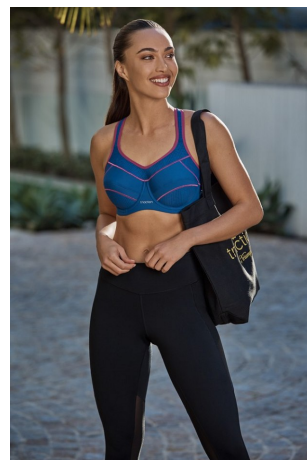

Chanel Stewart Height 5'9" | 175cm Bust 34" | 86cm Waist 24" | 61cm Hips 34" | 86cm
Dress 2-4 US | 32-34 EU Shoe 7 US | 38 EU Hair Brown Eyes Green

Chanel Stewart Height 5'9" | 175cm Bust 34" | 86cm Waist 24" | 61cm Hips 34" | 86cm
Dress 2-4 US | 32-34 EU Shoe 7 US | 38 EU Hair Brown Eyes Green

CGM
CAROLINE GLEASON
MANAGEMENT

Chanel Stewart Height 5'9" | 175cm Bust 34" | 86cm Waist 24" | 61cm Hips 34" | 86cm
Dress 2-4 US | 32-34 EU Shoe 7 US | 38 EU Hair Brown Eyes Green

Chanel Stewart Height 5'9" | 175cm Bust 34" | 86cm Waist 24" | 61cm Hips 34" | 86cm
Dress 2-4 US | 32-34 EU Shoe 7 US | 38 EU Hair Brown Eyes Green

Chanel Stewart Height 5'9" | 175cm Bust 34" | 86cm Waist 24" | 61cm Hips 34" | 86cm
Dress 2-4 US | 32-34 EU Shoe 7 US | 38 EU Hair Brown Eyes Green

CGM
CAROLINE GLEASON
MANAGEMENT

Chanel Stewart Height 5'9" | 175cm Bust 34" | 86cm Waist 24" | 61cm Hips 34" | 86cm
Dress 2-4 US | 32-34 EU Shoe 7 US | 38 EU Hair Brown Eyes Green

CGM
CAROLINE GLEASON
MANAGEMENT

Chanel Stewart Height 5'9" | 175cm Bust 34" | 86cm Waist 24" | 61cm Hips 34" | 86cm
Dress 2-4 US | 32-34 EU Shoe 7 US | 38 EU Hair Brown Eyes Green