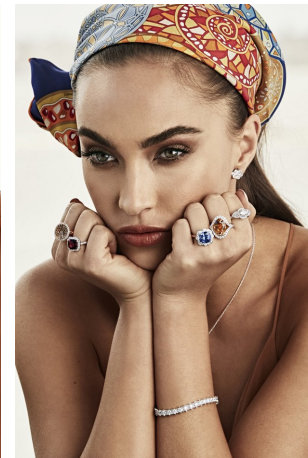

Chanel Stewart Height 5'9" | 175cm Bust 34" | 86cm Waist 24" | 61cm Hips 34" | 86cm
Dress 2-4 US | 32-34 EU Shoe 7 US | 38 EU Hair Brown Eyes Green

Chanel Stewart Height 5'9" | 175cm Bust 34" | 86cm Waist 24" | 61cm Hips 34" | 86cm
Dress 2-4 US | 32-34 EU Shoe 7 US | 38 EU Hair Brown Eyes Green

CGM
CAROLINE GLEASON
MANAGEMENT

Chanel Stewart Height 5'9" | 175cm Bust 34" | 86cm Waist 24" | 61cm Hips 34" | 86cm
Dress 2-4 US | 32-34 EU Shoe 7 US | 38 EU Hair Brown Eyes Green

Chanel Stewart Height 5'9" | 175cm Bust 34" | 86cm Waist 24" | 61cm Hips 34" | 86cm
Dress 2-4 US | 32-34 EU Shoe 7 US | 38 EU Hair Brown Eyes Green

Chanel Stewart Height 5'9" | 175cm Bust 34" | 86cm Waist 24" | 61cm Hips 34" | 86cm
Dress 2-4 US | 32-34 EU Shoe 7 US | 38 EU Hair Brown Eyes Green

CGM
CAROLINE GLEASON
MANAGEMENT

Chanel Stewart Height 5'9" | 175cm Bust 34" | 86cm Waist 24" | 61cm Hips 34" | 86cm
Dress 2-4 US | 32-34 EU Shoe 7 US | 38 EU Hair Brown Eyes Green

Chanel Stewart Height 5'9" | 175cm Bust 34" | 86cm Waist 24" | 61cm Hips 34" | 86cm
Dress 2-4 US | 32-34 EU Shoe 7 US | 38 EU Hair Brown Eyes Green