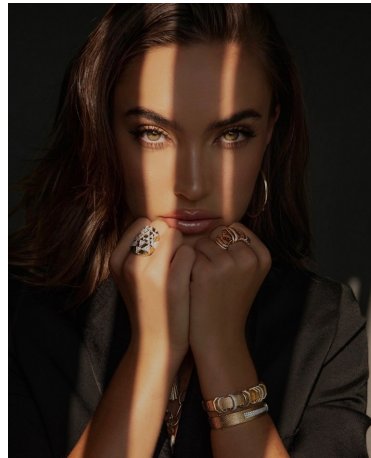

Chanel Stewart Height 5'9" | 175cm Bust 34" | 86cm Waist 24" | 61cm Hips 34" | 86cm
Dress 2-4 US | 32-34 EU Shoe 7 US | 38 EU Hair Brown Eyes Green

Chanel Stewart Height 5'9" | 175cm Bust 34" | 86cm Waist 24" | 61cm Hips 34" | 86cm
Dress 2-4 US | 32-34 EU Shoe 7 US | 38 EU Hair Brown Eyes Green

CGM
CAROLINE GLEASON
MANAGEMENT

Chanel Stewart Height 5'9" | 175cm Bust 34" | 86cm Waist 24" | 61cm Hips 34" | 86cm
Dress 2-4 US | 32-34 EU Shoe 7 US | 38 EU Hair Brown Eyes Green

Chanel Stewart Height 5'9" | 175cm Bust 34" | 86cm Waist 24" | 61cm Hips 34" | 86cm
Dress 2-4 US | 32-34 EU Shoe 7 US | 38 EU Hair Brown Eyes Green

Chanel Stewart Height 5'9" | 175cm Bust 34" | 86cm Waist 24" | 61cm Hips 34" | 86cm
Dress 2-4 US | 32-34 EU Shoe 7 US | 38 EU Hair Brown Eyes Green

CGM
CAROLINE GLEASON
MANAGEMENT

Chanel Stewart Height 5'9" | 175cm Bust 34" | 86cm Waist 24" | 61cm Hips 34" | 86cm
Dress 2-4 US | 32-34 EU Shoe 7 US | 38 EU Hair Brown Eyes Green

Chanel Stewart Height 5'9" | 175cm Bust 34" | 86cm Waist 24" | 61cm Hips 34" | 86cm
Dress 2-4 US | 32-34 EU Shoe 7 US | 38 EU Hair Brown Eyes Green