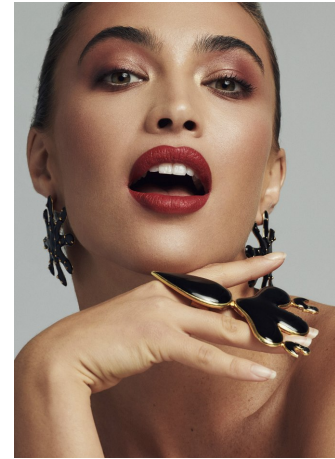

Chanel Stewart Height 5'9" | 175cm Bust 34" | 86cm Waist 24" | 61cm Hips 34" | 86cm
Dress 2-4 US | 32-34 EU Shoe 7 US | 38 EU Hair Brown Eyes Green

Chanel Stewart Height 5'9" | 175cm Bust 34" | 86cm Waist 24" | 61cm Hips 34" | 86cm
Dress 2-4 US | 32-34 EU Shoe 7 US | 38 EU Hair Brown Eyes Green

CGM
CAROLINE GLEASON
MANAGEMENT

Chanel Stewart Height 5'9" | 175cm Bust 34" | 86cm Waist 24" | 61cm Hips 34" | 86cm
Dress 2-4 US | 32-34 EU Shoe 7 US | 38 EU Hair Brown Eyes Green

Chanel Stewart Height 5'9" | 175cm Bust 34" | 86cm Waist 24" | 61cm Hips 34" | 86cm
Dress 2-4 US | 32-34 EU Shoe 7 US | 38 EU Hair Brown Eyes Green

Chanel Stewart Height 5'9" | 175cm Bust 34" | 86cm Waist 24" | 61cm Hips 34" | 86cm
Dress 2-4 US | 32-34 EU Shoe 7 US | 38 EU Hair Brown Eyes Green

CGM
CAROLINE GLEASON
MANAGEMENT

Chanel Stewart Height 5'9" | 175cm Bust 34" | 86cm Waist 24" | 61cm Hips 34" | 86cm
Dress 2-4 US | 32-34 EU Shoe 7 US | 38 EU Hair Brown Eyes Green

CGM
CAROLINE GLEASON
MANAGEMENT

Chanel Stewart Height 5'9" | 175cm Bust 34" | 86cm Waist 24" | 61cm Hips 34" | 86cm
Dress 2-4 US | 32-34 EU Shoe 7 US | 38 EU Hair Brown Eyes Green