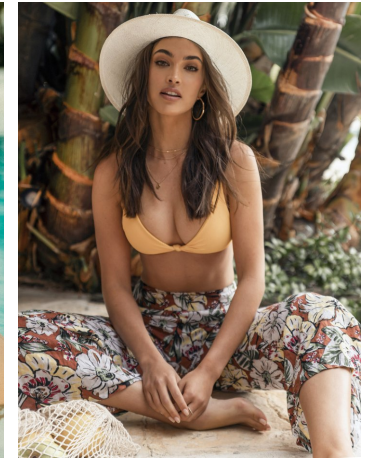

Chanel Stewart Height 5'9" | 175cm Bust 34" | 86cm Waist 24" | 61cm Hips 34" | 86cm
Dress 2-4 US | 32-34 EU Shoe 7 US | 38 EU Hair Brown Eyes Green

Chanel Stewart Height 5'9" | 175cm Bust 34" | 86cm Waist 24" | 61cm Hips 34" | 86cm
Dress 2-4 US | 32-34 EU Shoe 7 US | 38 EU Hair Brown Eyes Green

CGM
CAROLINE GLEASON
MANAGEMENT

Chanel Stewart Height 5'9" | 175cm Bust 34" | 86cm Waist 24" | 61cm Hips 34" | 86cm
Dress 2-4 US | 32-34 EU Shoe 7 US | 38 EU Hair Brown Eyes Green

Chanel Stewart Height 5'9" | 175cm Bust 34" | 86cm Waist 24" | 61cm Hips 34" | 86cm
Dress 2-4 US | 32-34 EU Shoe 7 US | 38 EU Hair Brown Eyes Green

Chanel Stewart Height 5'9" | 175cm Bust 34" | 86cm Waist 24" | 61cm Hips 34" | 86cm
Dress 2-4 US | 32-34 EU Shoe 7 US | 38 EU Hair Brown Eyes Green

CGM
CAROLINE GLEASON
MANAGEMENT

Chanel Stewart Height 5'9" | 175cm Bust 34" | 86cm Waist 24" | 61cm Hips 34" | 86cm
Dress 2-4 US | 32-34 EU Shoe 7 US | 38 EU Hair Brown Eyes Green

CGM
CAROLINE GLEASON
MANAGEMENT

Chanel Stewart Height 5'9" | 175cm Bust 34" | 86cm Waist 24" | 61cm Hips 34" | 86cm
Dress 2-4 US | 32-34 EU Shoe 7 US | 38 EU Hair Brown Eyes Green