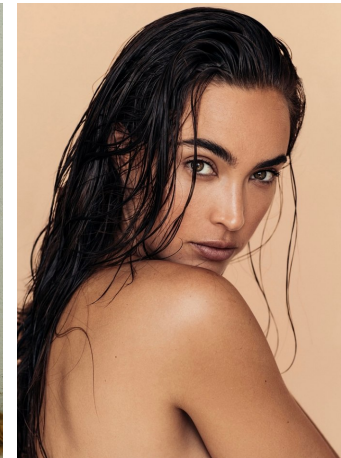

Chanel Stewart   Height 5'9" | 175cm   Bust 34" | 86cm   Waist 24" | 61cm   Hips 34" | 86cm  
Dress 2-4 US | 32-34 EU   Shoe 7 US | 38 EU   Hair Brown   Eyes Green

Chanel Stewart Height 5'9" | 175cm Bust 34" | 86cm Waist 24" | 61cm Hips 34" | 86cm  
Dress 2-4 US | 32-34 EU Shoe 7 US | 38 EU Hair Brown Eyes Green

**CGM**  
CAROLINE GLEASON  
MANAGEMENT

Chanel Stewart Height 5'9" | 175cm Bust 34" | 86cm Waist 24" | 61cm Hips 34" | 86cm  
Dress 2-4 US | 32-34 EU Shoe 7 US | 38 EU Hair Brown Eyes Green

Chanel Stewart Height 5'9" | 175cm Bust 34" | 86cm Waist 24" | 61cm Hips 34" | 86cm  
Dress 2-4 US | 32-34 EU Shoe 7 US | 38 EU Hair Brown Eyes Green

Chanel Stewart Height 5'9" | 175cm Bust 34" | 86cm Waist 24" | 61cm Hips 34" | 86cm  
Dress 2-4 US | 32-34 EU Shoe 7 US | 38 EU Hair Brown Eyes Green

**CGM**  
CAROLINE GLEASON  
MANAGEMENT

Chanel Stewart   Height 5'9" | 175cm   Bust 34" | 86cm   Waist 24" | 61cm   Hips 34" | 86cm  
Dress 2-4 US | 32-34 EU   Shoe 7 US | 38 EU   Hair Brown   Eyes Green

**CGM**  
CAROLINE GLEASON  
MANAGEMENT

Chanel Stewart Height 5'9" | 175cm Bust 34" | 86cm Waist 24" | 61cm Hips 34" | 86cm  
Dress 2-4 US | 32-34 EU Shoe 7 US | 38 EU Hair Brown Eyes Green