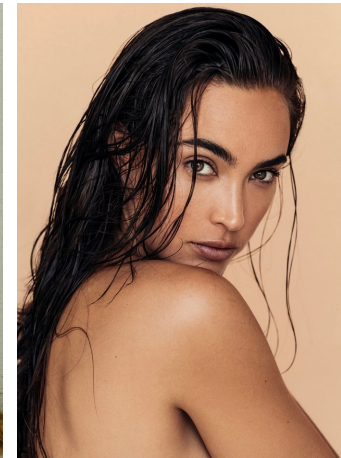

Chanel Stewart Height 5'9" | 175cm Bust 34" | 86cm Waist 24" | 61cm Hips 34" | 86cm
Dress 2-4 US | 32-34 EU Shoe 7 US | 38 EU Hair Brown Eyes Green

Chanel Stewart Height 5'9" | 175cm Bust 34" | 86cm Waist 24" | 61cm Hips 34" | 86cm
Dress 2-4 US | 32-34 EU Shoe 7 US | 38 EU Hair Brown Eyes Green

CGM
CAROLINE GLEASON
MANAGEMENT

Chanel Stewart Height 5'9" | 175cm Bust 34" | 86cm Waist 24" | 61cm Hips 34" | 86cm
Dress 2-4 US | 32-34 EU Shoe 7 US | 38 EU Hair Brown Eyes Green

Chanel Stewart Height 5'9" | 175cm Bust 34" | 86cm Waist 24" | 61cm Hips 34" | 86cm
Dress 2-4 US | 32-34 EU Shoe 7 US | 38 EU Hair Brown Eyes Green

Chanel Stewart Height 5'9" | 175cm Bust 34" | 86cm Waist 24" | 61cm Hips 34" | 86cm
Dress 2-4 US | 32-34 EU Shoe 7 US | 38 EU Hair Brown Eyes Green

CGM
CAROLINE GLEASON
MANAGEMENT

Chanel Stewart Height 5'9" | 175cm Bust 34" | 86cm Waist 24" | 61cm Hips 34" | 86cm
Dress 2-4 US | 32-34 EU Shoe 7 US | 38 EU Hair Brown Eyes Green

Chanel Stewart Height 5'9" | 175cm Bust 34" | 86cm Waist 24" | 61cm Hips 34" | 86cm
Dress 2-4 US | 32-34 EU Shoe 7 US | 38 EU Hair Brown Eyes Green