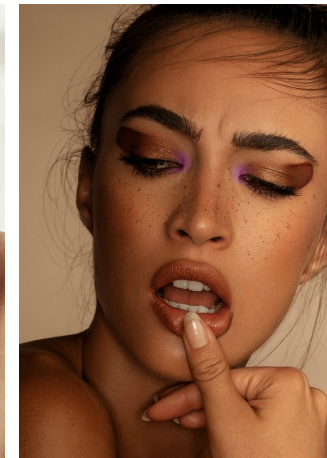

Chanel Stewart Height 5'9" | 175cm Bust 34" | 86cm Waist 24" | 61cm Hips 34" | 86cm
Dress 2-4 US | 32-34 EU Shoe 7 US | 38 EU Hair Brown Eyes Green

Chanel Stewart Height 5'9" | 175cm Bust 34" | 86cm Waist 24" | 61cm Hips 34" | 86cm
Dress 2-4 US | 32-34 EU Shoe 7 US | 38 EU Hair Brown Eyes Green

CGM
CAROLINE GLEASON
MANAGEMENT

Chanel Stewart Height 5'9" | 175cm Bust 34" | 86cm Waist 24" | 61cm Hips 34" | 86cm
Dress 2-4 US | 32-34 EU Shoe 7 US | 38 EU Hair Brown Eyes Green

Chanel Stewart Height 5'9" | 175cm Bust 34" | 86cm Waist 24" | 61cm Hips 34" | 86cm
Dress 2-4 US | 32-34 EU Shoe 7 US | 38 EU Hair Brown Eyes Green

Chanel Stewart Height 5'9" | 175cm Bust 34" | 86cm Waist 24" | 61cm Hips 34" | 86cm
Dress 2-4 US | 32-34 EU Shoe 7 US | 38 EU Hair Brown Eyes Green

CGM
CAROLINE GLEASON
MANAGEMENT

Chanel Stewart Height 5'9" | 175cm Bust 34" | 86cm Waist 24" | 61cm Hips 34" | 86cm
Dress 2-4 US | 32-34 EU Shoe 7 US | 38 EU Hair Brown Eyes Green

CGM
CAROLINE GLEASON
MANAGEMENT

Chanel Stewart Height 5'9" | 175cm Bust 34" | 86cm Waist 24" | 61cm Hips 34" | 86cm
Dress 2-4 US | 32-34 EU Shoe 7 US | 38 EU Hair Brown Eyes Green