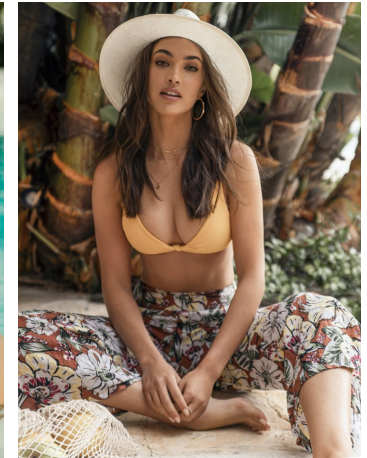

Chanel Stewart Height 5'9" | 175cm Bust 34" | 86cm Waist 24" | 61cm Hips 34" | 86cm
Dress 2-4 US | 32-34 EU Shoe 7 US | 38 EU Hair Brown Eyes Green

Chanel Stewart Height 5'9" | 175cm Bust 34" | 86cm Waist 24" | 61cm Hips 34" | 86cm
Dress 2-4 US | 32-34 EU Shoe 7 US | 38 EU Hair Brown Eyes Green

CGM
CAROLINE GLEASON
MANAGEMENT

Chanel Stewart Height 5'9" | 175cm Bust 34" | 86cm Waist 24" | 61cm Hips 34" | 86cm
Dress 2-4 US | 32-34 EU Shoe 7 US | 38 EU Hair Brown Eyes Green

Chanel Stewart Height 5'9" | 175cm Bust 34" | 86cm Waist 24" | 61cm Hips 34" | 86cm
Dress 2-4 US | 32-34 EU Shoe 7 US | 38 EU Hair Brown Eyes Green

Chanel Stewart Height 5'9" | 175cm Bust 34" | 86cm Waist 24" | 61cm Hips 34" | 86cm
Dress 2-4 US | 32-34 EU Shoe 7 US | 38 EU Hair Brown Eyes Green

CGM
CAROLINE GLEASON
MANAGEMENT

Chanel Stewart Height 5'9" | 175cm Bust 34" | 86cm Waist 24" | 61cm Hips 34" | 86cm
Dress 2-4 US | 32-34 EU Shoe 7 US | 38 EU Hair Brown Eyes Green

Chanel Stewart Height 5'9" | 175cm Bust 34" | 86cm Waist 24" | 61cm Hips 34" | 86cm
Dress 2-4 US | 32-34 EU Shoe 7 US | 38 EU Hair Brown Eyes Green