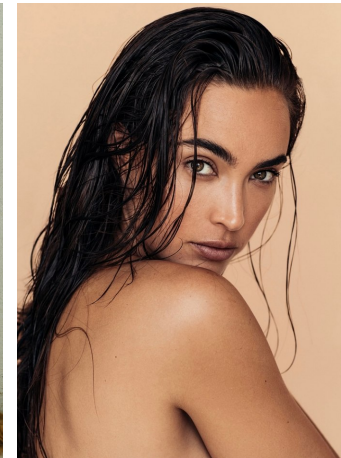

Chanel Stewart Height 5'9" | 175cm Bust 34" | 86cm Waist 24" | 61cm Hips 34" | 86cm
Dress 2-4 US | 32-34 EU Shoe 7 US | 38 EU Hair Brown Eyes Green

Chanel Stewart Height 5'9" | 175cm Bust 34" | 86cm Waist 24" | 61cm Hips 34" | 86cm
Dress 2-4 US | 32-34 EU Shoe 7 US | 38 EU Hair Brown Eyes Green

CGM
CAROLINE GLEASON
MANAGEMENT

Chanel Stewart Height 5'9" | 175cm Bust 34" | 86cm Waist 24" | 61cm Hips 34" | 86cm
Dress 2-4 US | 32-34 EU Shoe 7 US | 38 EU Hair Brown Eyes Green

Chanel Stewart Height 5'9" | 175cm Bust 34" | 86cm Waist 24" | 61cm Hips 34" | 86cm
Dress 2-4 US | 32-34 EU Shoe 7 US | 38 EU Hair Brown Eyes Green

Chanel Stewart Height 5'9" | 175cm Bust 34" | 86cm Waist 24" | 61cm Hips 34" | 86cm
Dress 2-4 US | 32-34 EU Shoe 7 US | 38 EU Hair Brown Eyes Green

CGM
CAROLINE GLEASON
MANAGEMENT

Chanel Stewart Height 5'9" | 175cm Bust 34" | 86cm Waist 24" | 61cm Hips 34" | 86cm
Dress 2-4 US | 32-34 EU Shoe 7 US | 38 EU Hair Brown Eyes Green

CGM
CAROLINE GLEASON
MANAGEMENT

Chanel Stewart Height 5'9" | 175cm Bust 34" | 86cm Waist 24" | 61cm Hips 34" | 86cm
Dress 2-4 US | 32-34 EU Shoe 7 US | 38 EU Hair Brown Eyes Green