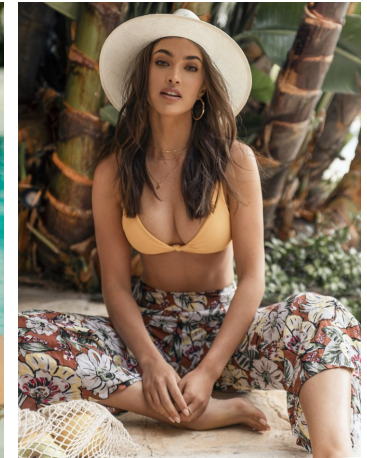

Chanel Stewart   Height 5'9" | 175cm   Bust 34" | 86cm   Waist 24" | 61cm   Hips 34" | 86cm  
Dress 2-4 US | 32-34 EU   Shoe 7 US | 38 EU   Hair Brown   Eyes Green

Chanel Stewart Height 5'9" | 175cm Bust 34" | 86cm Waist 24" | 61cm Hips 34" | 86cm  
Dress 2-4 US | 32-34 EU Shoe 7 US | 38 EU Hair Brown Eyes Green

**CGM**  
CAROLINE GLEASON  
MANAGEMENT

Chanel Stewart Height 5'9" | 175cm Bust 34" | 86cm Waist 24" | 61cm Hips 34" | 86cm  
Dress 2-4 US | 32-34 EU Shoe 7 US | 38 EU Hair Brown Eyes Green

Chanel Stewart Height 5'9" | 175cm Bust 34" | 86cm Waist 24" | 61cm Hips 34" | 86cm  
Dress 2-4 US | 32-34 EU Shoe 7 US | 38 EU Hair Brown Eyes Green

Chanel Stewart Height 5'9" | 175cm Bust 34" | 86cm Waist 24" | 61cm Hips 34" | 86cm  
Dress 2-4 US | 32-34 EU Shoe 7 US | 38 EU Hair Brown Eyes Green

**CGM**  
CAROLINE GLEASON  
MANAGEMENT

Chanel Stewart   Height 5'9" | 175cm   Bust 34" | 86cm   Waist 24" | 61cm   Hips 34" | 86cm  
Dress 2-4 US | 32-34 EU   Shoe 7 US | 38 EU   Hair Brown   Eyes Green

**CGM**  
CAROLINE GLEASON  
MANAGEMENT

Chanel Stewart Height 5'9" | 175cm Bust 34" | 86cm Waist 24" | 61cm Hips 34" | 86cm  
Dress 2-4 US | 32-34 EU Shoe 7 US | 38 EU Hair Brown Eyes Green