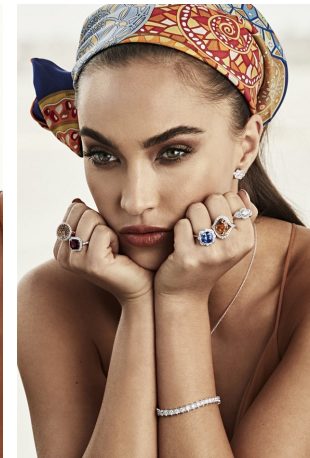

Chanel Stewart   Height 5'9" | 175cm   Bust 34" | 86cm   Waist 24" | 61cm   Hips 34" | 86cm  
Dress 2-4 US | 32-34 EU   Shoe 7 US | 38 EU   Hair Brown   Eyes Green

Chanel Stewart Height 5'9" | 175cm Bust 34" | 86cm Waist 24" | 61cm Hips 34" | 86cm  
Dress 2-4 US | 32-34 EU Shoe 7 US | 38 EU Hair Brown Eyes Green

**CGM**  
CAROLINE GLEASON  
MANAGEMENT

Chanel Stewart Height 5'9" | 175cm Bust 34" | 86cm Waist 24" | 61cm Hips 34" | 86cm  
Dress 2-4 US | 32-34 EU Shoe 7 US | 38 EU Hair Brown Eyes Green

Chanel Stewart Height 5'9" | 175cm Bust 34" | 86cm Waist 24" | 61cm Hips 34" | 86cm  
Dress 2-4 US | 32-34 EU Shoe 7 US | 38 EU Hair Brown Eyes Green

Chanel Stewart Height 5'9" | 175cm Bust 34" | 86cm Waist 24" | 61cm Hips 34" | 86cm  
Dress 2-4 US | 32-34 EU Shoe 7 US | 38 EU Hair Brown Eyes Green

**CGM**  
CAROLINE GLEASON  
MANAGEMENT

Chanel Stewart   Height 5'9" | 175cm   Bust 34" | 86cm   Waist 24" | 61cm   Hips 34" | 86cm  
Dress 2-4 US | 32-34 EU   Shoe 7 US | 38 EU   Hair Brown   Eyes Green

**CGM**  
CAROLINE GLEASON  
MANAGEMENT

Chanel Stewart Height 5'9" | 175cm Bust 34" | 86cm Waist 24" | 61cm Hips 34" | 86cm  
Dress 2-4 US | 32-34 EU Shoe 7 US | 38 EU Hair Brown Eyes Green