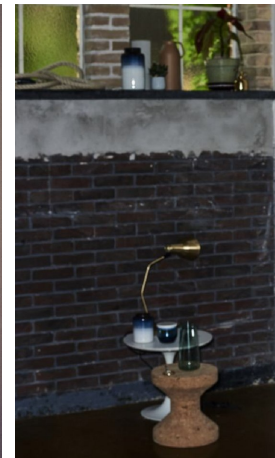

Chanel Stewart Height 5'9" | 175cm Bust 34" | 86cm Waist 24" | 61cm Hips 34" | 86cm
Dress 2-4 US | 32-34 EU Shoe 7 US | 38 EU Hair Brown Eyes Green

Chanel Stewart Height 5'9" | 175cm Bust 34" | 86cm Waist 24" | 61cm Hips 34" | 86cm
Dress 2-4 US | 32-34 EU Shoe 7 US | 38 EU Hair Brown Eyes Green

CGM
CAROLINE GLEASON
MANAGEMENT

Chanel Stewart Height 5'9" | 175cm Bust 34" | 86cm Waist 24" | 61cm Hips 34" | 86cm
Dress 2-4 US | 32-34 EU Shoe 7 US | 38 EU Hair Brown Eyes Green

Chanel Stewart Height 5'9" | 175cm Bust 34" | 86cm Waist 24" | 61cm Hips 34" | 86cm
Dress 2-4 US | 32-34 EU Shoe 7 US | 38 EU Hair Brown Eyes Green

Chanel Stewart Height 5'9" | 175cm Bust 34" | 86cm Waist 24" | 61cm Hips 34" | 86cm
Dress 2-4 US | 32-34 EU Shoe 7 US | 38 EU Hair Brown Eyes Green

CGM
CAROLINE GLEASON
MANAGEMENT

Chanel Stewart Height 5'9" | 175cm Bust 34" | 86cm Waist 24" | 61cm Hips 34" | 86cm
Dress 2-4 US | 32-34 EU Shoe 7 US | 38 EU Hair Brown Eyes Green

CGM
CAROLINE GLEASON
MANAGEMENT

Chanel Stewart Height 5'9" | 175cm Bust 34" | 86cm Waist 24" | 61cm Hips 34" | 86cm
Dress 2-4 US | 32-34 EU Shoe 7 US | 38 EU Hair Brown Eyes Green