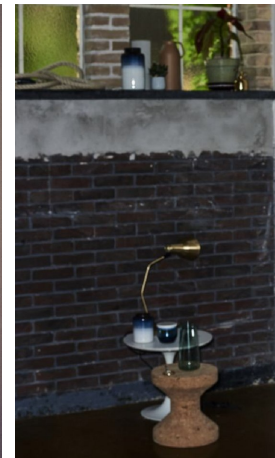

Chanel Stewart Height 5'9" | 175cm Bust 34" | 86cm Waist 24" | 61cm Hips 34" | 86cm
Dress 2-4 US | 32-34 EU Shoe 7 US | 38 EU Hair Brown Eyes Green

Chanel Stewart Height 5'9" | 175cm Bust 34" | 86cm Waist 24" | 61cm Hips 34" | 86cm
Dress 2-4 US | 32-34 EU Shoe 7 US | 38 EU Hair Brown Eyes Green

CGM
CAROLINE GLEASON
MANAGEMENT

Chanel Stewart Height 5'9" | 175cm Bust 34" | 86cm Waist 24" | 61cm Hips 34" | 86cm
Dress 2-4 US | 32-34 EU Shoe 7 US | 38 EU Hair Brown Eyes Green

Chanel Stewart Height 5'9" | 175cm Bust 34" | 86cm Waist 24" | 61cm Hips 34" | 86cm
Dress 2-4 US | 32-34 EU Shoe 7 US | 38 EU Hair Brown Eyes Green

Chanel Stewart Height 5'9" | 175cm Bust 34" | 86cm Waist 24" | 61cm Hips 34" | 86cm
Dress 2-4 US | 32-34 EU Shoe 7 US | 38 EU Hair Brown Eyes Green

CGM
CAROLINE GLEASON
MANAGEMENT

Chanel Stewart Height 5'9" | 175cm Bust 34" | 86cm Waist 24" | 61cm Hips 34" | 86cm
Dress 2-4 US | 32-34 EU Shoe 7 US | 38 EU Hair Brown Eyes Green