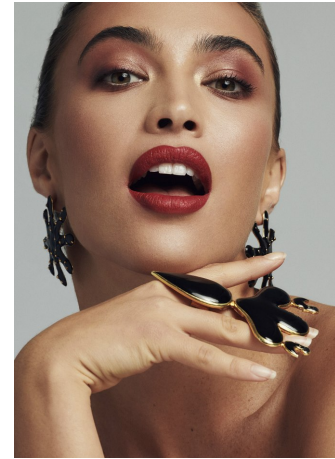

Chanel Stewart Height 5'9" | 175cm Bust 34" | 86cm Waist 24" | 61cm Hips 34" | 86cm
Dress 2-4 US | 32-34 EU Shoe 7 US | 38 EU Hair Brown Eyes Green

Chanel Stewart Height 5'9" | 175cm Bust 34" | 86cm Waist 24" | 61cm Hips 34" | 86cm
Dress 2-4 US | 32-34 EU Shoe 7 US | 38 EU Hair Brown Eyes Green

CGM
CAROLINE GLEASON
MANAGEMENT

Chanel Stewart Height 5'9" | 175cm Bust 34" | 86cm Waist 24" | 61cm Hips 34" | 86cm
Dress 2-4 US | 32-34 EU Shoe 7 US | 38 EU Hair Brown Eyes Green

Chanel Stewart Height 5'9" | 175cm Bust 34" | 86cm Waist 24" | 61cm Hips 34" | 86cm
Dress 2-4 US | 32-34 EU Shoe 7 US | 38 EU Hair Brown Eyes Green

Chanel Stewart Height 5'9" | 175cm Bust 34" | 86cm Waist 24" | 61cm Hips 34" | 86cm
Dress 2-4 US | 32-34 EU Shoe 7 US | 38 EU Hair Brown Eyes Green

CGM
CAROLINE GLEASON
MANAGEMENT

Chanel Stewart Height 5'9" | 175cm Bust 34" | 86cm Waist 24" | 61cm Hips 34" | 86cm
Dress 2-4 US | 32-34 EU Shoe 7 US | 38 EU Hair Brown Eyes Green