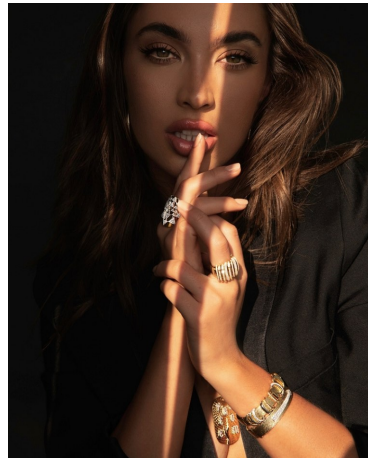

Chanel Stewart Height 5'9" | 175cm Bust 34" | 86cm Waist 24" | 61cm Hips 34" | 86cm
Dress 2-4 US | 32-34 EU Shoe 7 US | 38 EU Hair Brown Eyes Green

Chanel Stewart Height 5'9" | 175cm Bust 34" | 86cm Waist 24" | 61cm Hips 34" | 86cm
Dress 2-4 US | 32-34 EU Shoe 7 US | 38 EU Hair Brown Eyes Green

CGM
CAROLINE GLEASON
MANAGEMENT

Chanel Stewart Height 5'9" | 175cm Bust 34" | 86cm Waist 24" | 61cm Hips 34" | 86cm
Dress 2-4 US | 32-34 EU Shoe 7 US | 38 EU Hair Brown Eyes Green

Chanel Stewart Height 5'9" | 175cm Bust 34" | 86cm Waist 24" | 61cm Hips 34" | 86cm
Dress 2-4 US | 32-34 EU Shoe 7 US | 38 EU Hair Brown Eyes Green

Chanel Stewart Height 5'9" | 175cm Bust 34" | 86cm Waist 24" | 61cm Hips 34" | 86cm
Dress 2-4 US | 32-34 EU Shoe 7 US | 38 EU Hair Brown Eyes Green

CGM
CAROLINE GLEASON
MANAGEMENT

Chanel Stewart Height 5'9" | 175cm Bust 34" | 86cm Waist 24" | 61cm Hips 34" | 86cm
Dress 2-4 US | 32-34 EU Shoe 7 US | 38 EU Hair Brown Eyes Green

CGM
CAROLINE GLEASON
MANAGEMENT

Chanel Stewart Height 5'9" | 175cm Bust 34" | 86cm Waist 24" | 61cm Hips 34" | 86cm
Dress 2-4 US | 32-34 EU Shoe 7 US | 38 EU Hair Brown Eyes Green