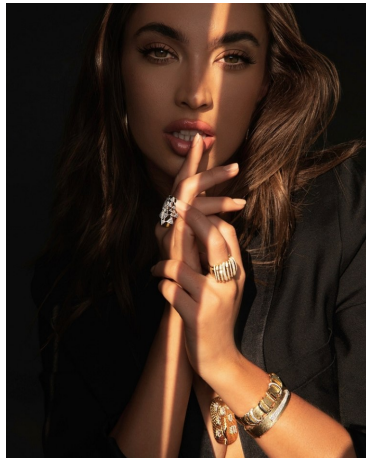

Chanel Stewart Height 5'9" | 175cm Bust 34" | 86cm Waist 24" | 61cm Hips 34" | 86cm
Dress 2-4 US | 32-34 EU Shoe 7 US | 38 EU Hair Brown Eyes Green

Chanel Stewart Height 5'9" | 175cm Bust 34" | 86cm Waist 24" | 61cm Hips 34" | 86cm
Dress 2-4 US | 32-34 EU Shoe 7 US | 38 EU Hair Brown Eyes Green

CGM
CAROLINE GLEASON
MANAGEMENT

Chanel Stewart Height 5'9" | 175cm Bust 34" | 86cm Waist 24" | 61cm Hips 34" | 86cm
Dress 2-4 US | 32-34 EU Shoe 7 US | 38 EU Hair Brown Eyes Green

Chanel Stewart Height 5'9" | 175cm Bust 34" | 86cm Waist 24" | 61cm Hips 34" | 86cm
Dress 2-4 US | 32-34 EU Shoe 7 US | 38 EU Hair Brown Eyes Green

Chanel Stewart Height 5'9" | 175cm Bust 34" | 86cm Waist 24" | 61cm Hips 34" | 86cm
Dress 2-4 US | 32-34 EU Shoe 7 US | 38 EU Hair Brown Eyes Green

CGM
CAROLINE GLEASON
MANAGEMENT

Chanel Stewart Height 5'9" | 175cm Bust 34" | 86cm Waist 24" | 61cm Hips 34" | 86cm
Dress 2-4 US | 32-34 EU Shoe 7 US | 38 EU Hair Brown Eyes Green

Chanel Stewart Height 5'9" | 175cm Bust 34" | 86cm Waist 24" | 61cm Hips 34" | 86cm
Dress 2-4 US | 32-34 EU Shoe 7 US | 38 EU Hair Brown Eyes Green