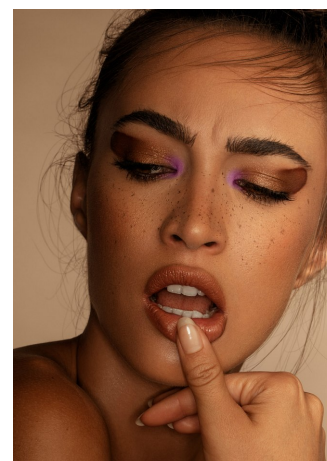

Chanel Stewart Height 5'9" | 175cm Bust 34" | 86cm Waist 24" | 61cm Hips 34" | 86cm
Dress 2-4 US | 32-34 EU Shoe 7 US | 38 EU Hair Brown Eyes Green

Chanel Stewart Height 5'9" | 175cm Bust 34" | 86cm Waist 24" | 61cm Hips 34" | 86cm
Dress 2-4 US | 32-34 EU Shoe 7 US | 38 EU Hair Brown Eyes Green

CGM
CAROLINE GLEASON
MANAGEMENT

Chanel Stewart Height 5'9" | 175cm Bust 34" | 86cm Waist 24" | 61cm Hips 34" | 86cm
Dress 2-4 US | 32-34 EU Shoe 7 US | 38 EU Hair Brown Eyes Green

Chanel Stewart Height 5'9" | 175cm Bust 34" | 86cm Waist 24" | 61cm Hips 34" | 86cm
Dress 2-4 US | 32-34 EU Shoe 7 US | 38 EU Hair Brown Eyes Green

Chanel Stewart Height 5'9" | 175cm Bust 34" | 86cm Waist 24" | 61cm Hips 34" | 86cm
Dress 2-4 US | 32-34 EU Shoe 7 US | 38 EU Hair Brown Eyes Green

CGM
CAROLINE GLEASON
MANAGEMENT

Chanel Stewart Height 5'9" | 175cm Bust 34" | 86cm Waist 24" | 61cm Hips 34" | 86cm
Dress 2-4 US | 32-34 EU Shoe 7 US | 38 EU Hair Brown Eyes Green

CGM
CAROLINE GLEASON
MANAGEMENT

Chanel Stewart Height 5'9" | 175cm Bust 34" | 86cm Waist 24" | 61cm Hips 34" | 86cm
Dress 2-4 US | 32-34 EU Shoe 7 US | 38 EU Hair Brown Eyes Green