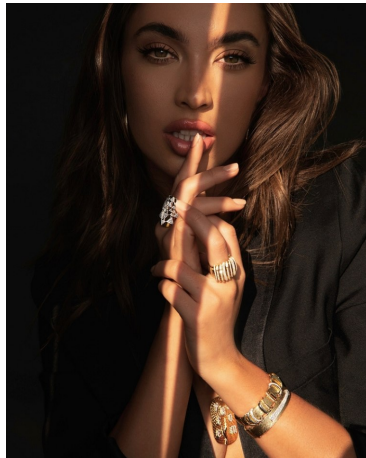

Chanel Stewart   Height 5'9" | 175cm   Bust 34" | 86cm   Waist 24" | 61cm   Hips 34" | 86cm  
Dress 2-4 US | 32-34 EU   Shoe 7 US | 38 EU   Hair Brown   Eyes Green

Chanel Stewart Height 5'9" | 175cm Bust 34" | 86cm Waist 24" | 61cm Hips 34" | 86cm  
Dress 2-4 US | 32-34 EU Shoe 7 US | 38 EU Hair Brown Eyes Green

**CGM**  
CAROLINE GLEASON  
MANAGEMENT

Chanel Stewart Height 5'9" | 175cm Bust 34" | 86cm Waist 24" | 61cm Hips 34" | 86cm  
Dress 2-4 US | 32-34 EU Shoe 7 US | 38 EU Hair Brown Eyes Green

Chanel Stewart Height 5'9" | 175cm Bust 34" | 86cm Waist 24" | 61cm Hips 34" | 86cm  
Dress 2-4 US | 32-34 EU Shoe 7 US | 38 EU Hair Brown Eyes Green

Chanel Stewart Height 5'9" | 175cm Bust 34" | 86cm Waist 24" | 61cm Hips 34" | 86cm  
Dress 2-4 US | 32-34 EU Shoe 7 US | 38 EU Hair Brown Eyes Green

**CGM**  
CAROLINE GLEASON  
MANAGEMENT

Chanel Stewart   Height 5'9" | 175cm   Bust 34" | 86cm   Waist 24" | 61cm   Hips 34" | 86cm  
Dress 2-4 US | 32-34 EU   Shoe 7 US | 38 EU   Hair Brown   Eyes Green

**CGM**  
CAROLINE GLEASON  
MANAGEMENT

Chanel Stewart Height 5'9" | 175cm Bust 34" | 86cm Waist 24" | 61cm Hips 34" | 86cm  
Dress 2-4 US | 32-34 EU Shoe 7 US | 38 EU Hair Brown Eyes Green