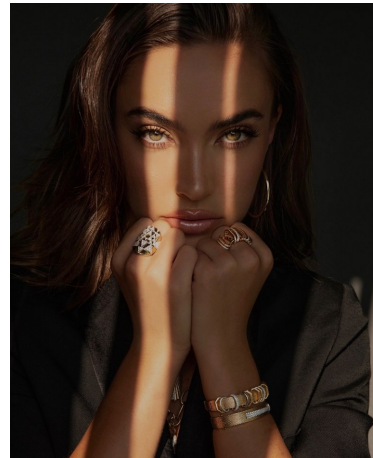

Chanel Stewart Height 5'9" | 175cm Bust 34" | 86cm Waist 24" | 61cm Hips 34" | 86cm
Dress 2-4 US | 32-34 EU Shoe 7 US | 38 EU Hair Brown Eyes Green

Chanel Stewart Height 5'9" | 175cm Bust 34" | 86cm Waist 24" | 61cm Hips 34" | 86cm
Dress 2-4 US | 32-34 EU Shoe 7 US | 38 EU Hair Brown Eyes Green

CGM
CAROLINE GLEASON
MANAGEMENT

Chanel Stewart Height 5'9" | 175cm Bust 34" | 86cm Waist 24" | 61cm Hips 34" | 86cm
Dress 2-4 US | 32-34 EU Shoe 7 US | 38 EU Hair Brown Eyes Green

Chanel Stewart Height 5'9" | 175cm Bust 34" | 86cm Waist 24" | 61cm Hips 34" | 86cm
Dress 2-4 US | 32-34 EU Shoe 7 US | 38 EU Hair Brown Eyes Green

Chanel Stewart Height 5'9" | 175cm Bust 34" | 86cm Waist 24" | 61cm Hips 34" | 86cm
Dress 2-4 US | 32-34 EU Shoe 7 US | 38 EU Hair Brown Eyes Green

CGM
CAROLINE GLEASON
MANAGEMENT

Chanel Stewart Height 5'9" | 175cm Bust 34" | 86cm Waist 24" | 61cm Hips 34" | 86cm
Dress 2-4 US | 32-34 EU Shoe 7 US | 38 EU Hair Brown Eyes Green

CGM
CAROLINE GLEASON
MANAGEMENT

Chanel Stewart Height 5'9" | 175cm Bust 34" | 86cm Waist 24" | 61cm Hips 34" | 86cm
Dress 2-4 US | 32-34 EU Shoe 7 US | 38 EU Hair Brown Eyes Green