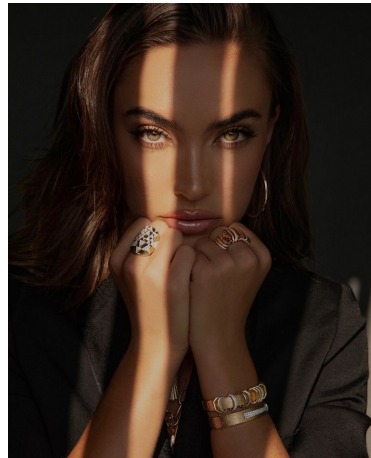

Chanel Stewart Height 5'9" | 175cm Bust 34" | 86cm Waist 24" | 61cm Hips 34" | 86cm
Dress 2-4 US | 32-34 EU Shoe 7 US | 38 EU Hair Brown Eyes Green

Chanel Stewart Height 5'9" | 175cm Bust 34" | 86cm Waist 24" | 61cm Hips 34" | 86cm
Dress 2-4 US | 32-34 EU Shoe 7 US | 38 EU Hair Brown Eyes Green

CGM
CAROLINE GLEASON
MANAGEMENT

Chanel Stewart Height 5'9" | 175cm Bust 34" | 86cm Waist 24" | 61cm Hips 34" | 86cm
Dress 2-4 US | 32-34 EU Shoe 7 US | 38 EU Hair Brown Eyes Green

Chanel Stewart Height 5'9" | 175cm Bust 34" | 86cm Waist 24" | 61cm Hips 34" | 86cm
Dress 2-4 US | 32-34 EU Shoe 7 US | 38 EU Hair Brown Eyes Green

Chanel Stewart Height 5'9" | 175cm Bust 34" | 86cm Waist 24" | 61cm Hips 34" | 86cm
Dress 2-4 US | 32-34 EU Shoe 7 US | 38 EU Hair Brown Eyes Green

CGM
CAROLINE GLEASON
MANAGEMENT

Chanel Stewart Height 5'9" | 175cm Bust 34" | 86cm Waist 24" | 61cm Hips 34" | 86cm
Dress 2-4 US | 32-34 EU Shoe 7 US | 38 EU Hair Brown Eyes Green

CGM
CAROLINE GLEASON
MANAGEMENT

Chanel Stewart Height 5'9" | 175cm Bust 34" | 86cm Waist 24" | 61cm Hips 34" | 86cm
Dress 2-4 US | 32-34 EU Shoe 7 US | 38 EU Hair Brown Eyes Green