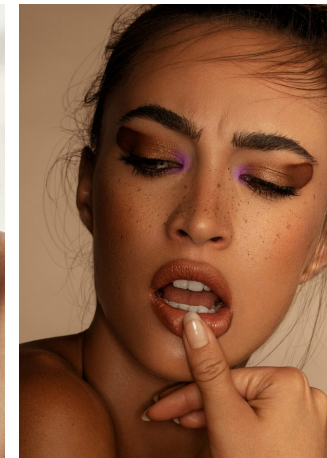

Chanel Stewart   Height 5'9" | 175cm   Bust 34" | 86cm   Waist 24" | 61cm   Hips 34" | 86cm  
Dress 2-4 US | 32-34 EU   Shoe 7 US | 38 EU   Hair Brown   Eyes Green

Chanel Stewart Height 5'9" | 175cm Bust 34" | 86cm Waist 24" | 61cm Hips 34" | 86cm  
Dress 2-4 US | 32-34 EU Shoe 7 US | 38 EU Hair Brown Eyes Green

**CGM**  
CAROLINE GLEASON  
MANAGEMENT

Chanel Stewart Height 5'9" | 175cm Bust 34" | 86cm Waist 24" | 61cm Hips 34" | 86cm  
Dress 2-4 US | 32-34 EU Shoe 7 US | 38 EU Hair Brown Eyes Green

Chanel Stewart Height 5'9" | 175cm Bust 34" | 86cm Waist 24" | 61cm Hips 34" | 86cm  
Dress 2-4 US | 32-34 EU Shoe 7 US | 38 EU Hair Brown Eyes Green

Chanel Stewart Height 5'9" | 175cm Bust 34" | 86cm Waist 24" | 61cm Hips 34" | 86cm  
Dress 2-4 US | 32-34 EU Shoe 7 US | 38 EU Hair Brown Eyes Green

**CGM**  
CAROLINE GLEASON  
MANAGEMENT

Chanel Stewart   Height 5'9" | 175cm   Bust 34" | 86cm   Waist 24" | 61cm   Hips 34" | 86cm  
Dress 2-4 US | 32-34 EU   Shoe 7 US | 38 EU   Hair Brown   Eyes Green

**CGM**  
CAROLINE GLEASON  
MANAGEMENT

Chanel Stewart Height 5'9" | 175cm Bust 34" | 86cm Waist 24" | 61cm Hips 34" | 86cm  
Dress 2-4 US | 32-34 EU Shoe 7 US | 38 EU Hair Brown Eyes Green