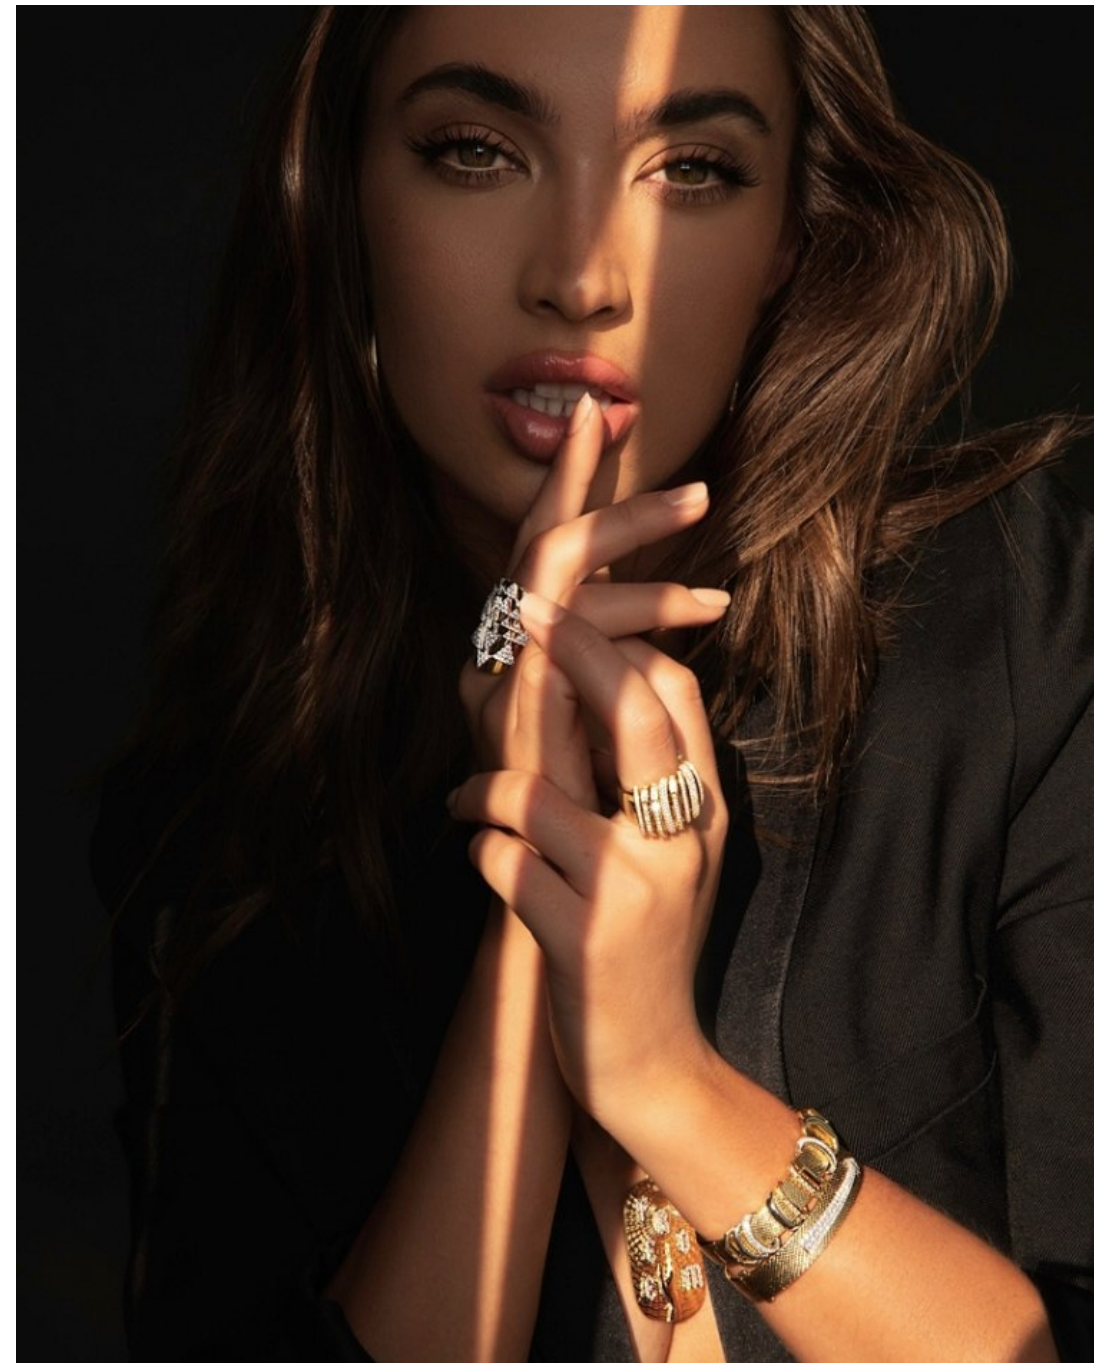

Chanel Stewart Height 5'9" | 175cm Bust 34" | 86cm Waist 24" | 61cm Hips 34" | 86cm
Dress 2-4 US | 32-34 EU Shoe 7 US | 38 EU Hair Brown Eyes Green