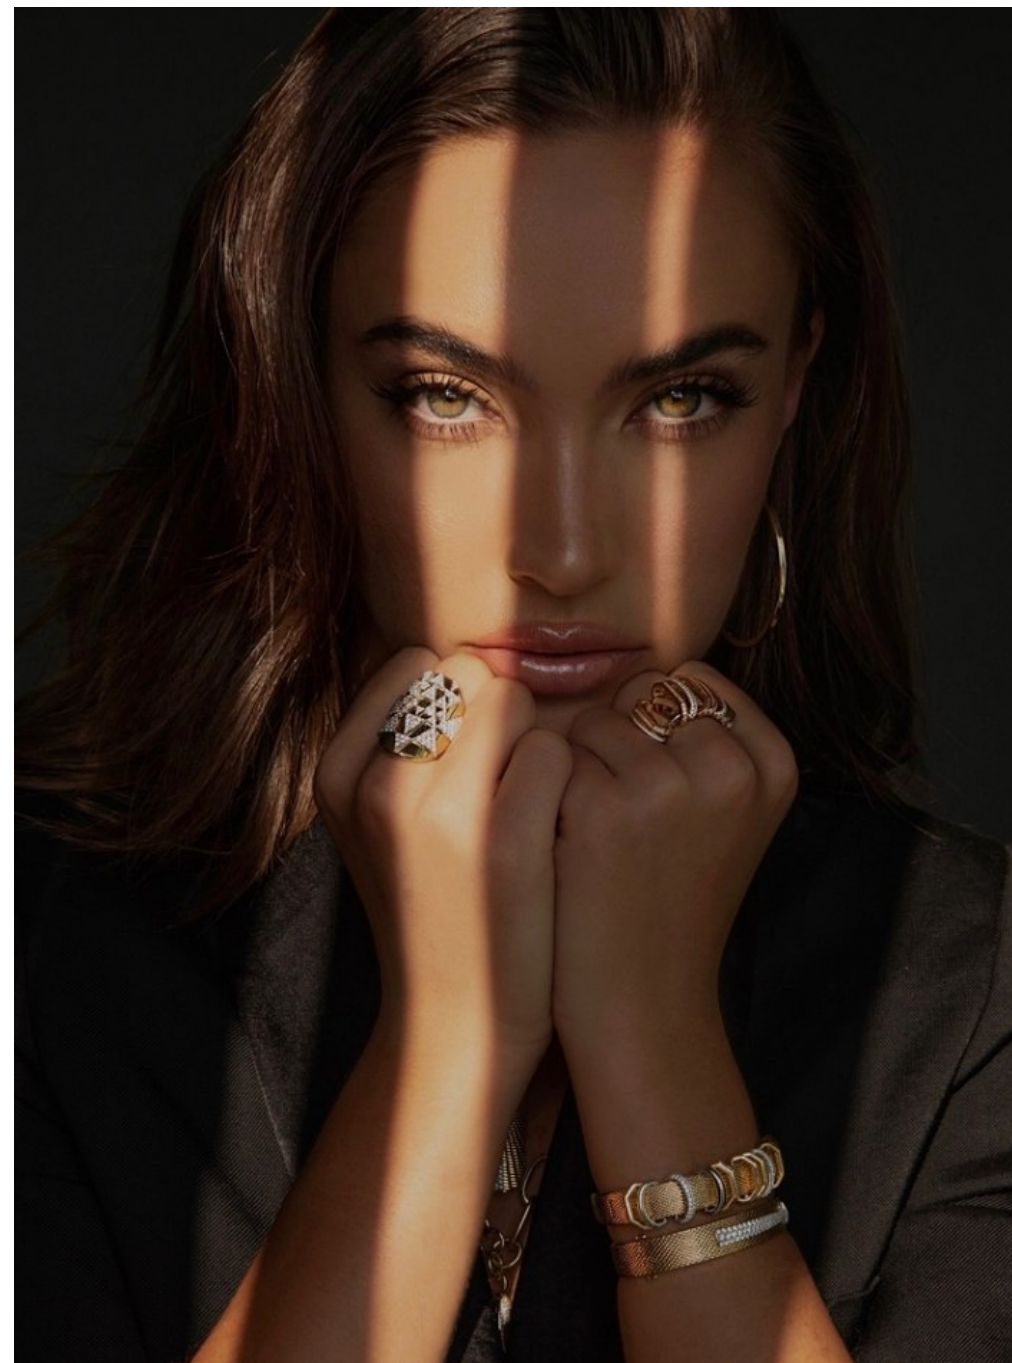

**CGM**  
CAROLINE GLEASON  
MANAGEMENT

Chanel Stewart Height 5'9" | 175cm Bust 34" | 86cm Waist 24" | 61cm Hips 34" | 86cm  
Dress 2-4 US | 32-34 EU Shoe 7 US | 38 EU Hair Brown Eyes Green

Chanel Stewart    Height 5'9" | 175cm    Bust 34" | 86cm    Waist 24" | 61cm    Hips 34" | 86cm  
Dress 2-4 US | 32-34 EU    Shoe 7 US | 38 EU    Hair Brown    Eyes Green