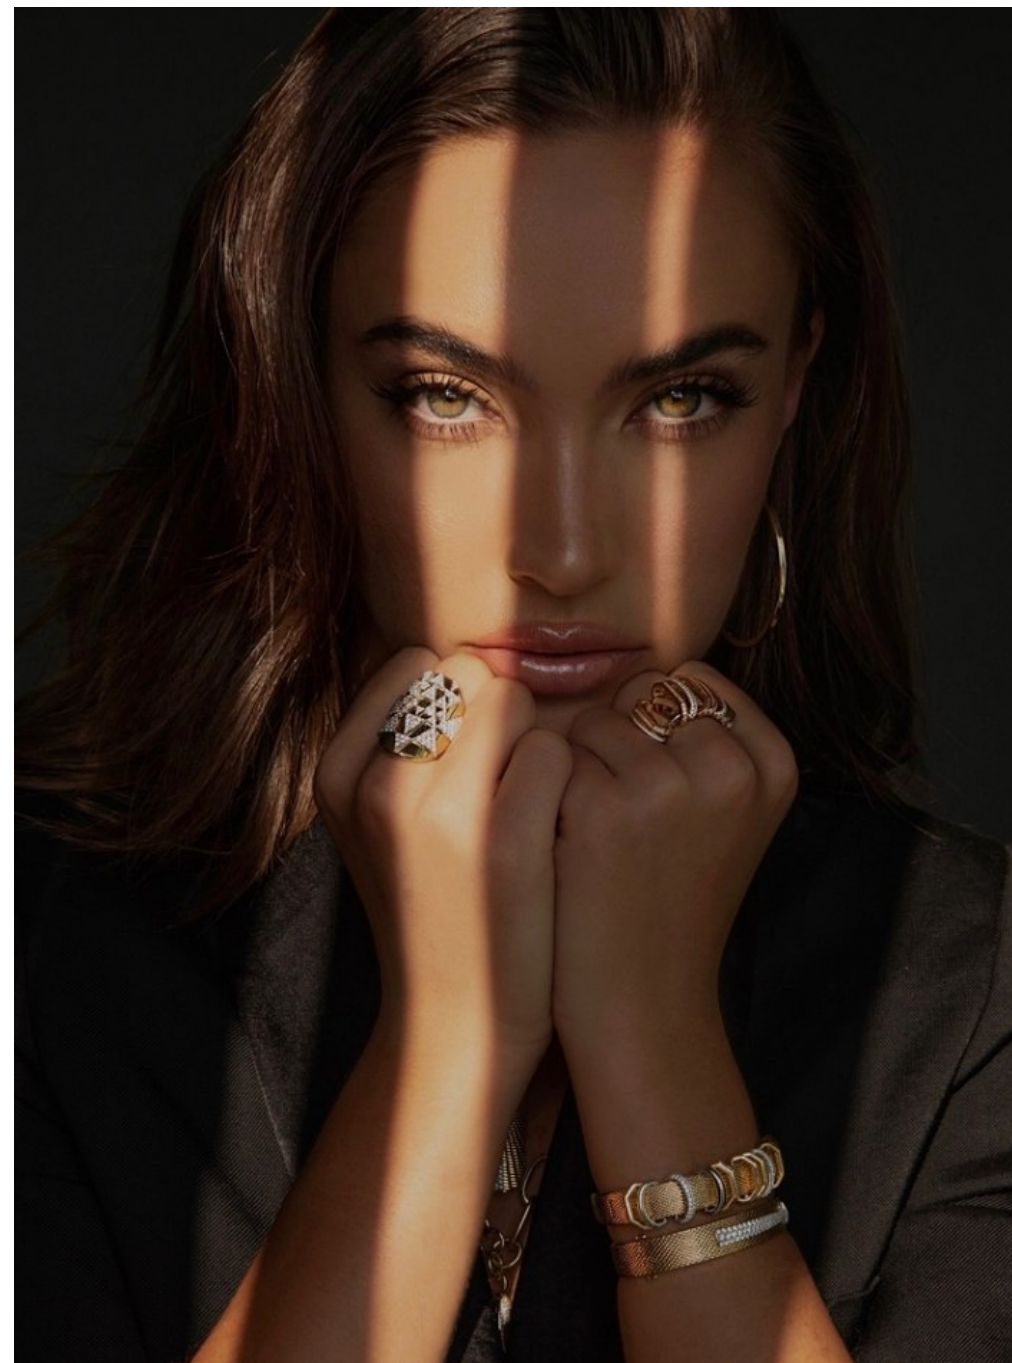

Chanel Stewart Height 5'9" | 175cm Bust 34" | 86cm Waist 24" | 61cm Hips 34" | 86cm
Dress 2-4 US | 32-34 EU Shoe 7 US | 38 EU Hair Brown Eyes Green

Chanel Stewart Height 5'9" | 175cm Bust 34" | 86cm Waist 24" | 61cm Hips 34" | 86cm
Dress 2-4 US | 32-34 EU Shoe 7 US | 38 EU Hair Brown Eyes Green

CGM
CAROLINE GLEASON
MANAGEMENT

Chanel Stewart Height 5'9" | 175cm Bust 34" | 86cm Waist 24" | 61cm Hips 34" | 86cm
Dress 2-4 US | 32-34 EU Shoe 7 US | 38 EU Hair Brown Eyes Green

Chanel Stewart Height 5'9" | 175cm Bust 34" | 86cm Waist 24" | 61cm Hips 34" | 86cm
Dress 2-4 US | 32-34 EU Shoe 7 US | 38 EU Hair Brown Eyes Green