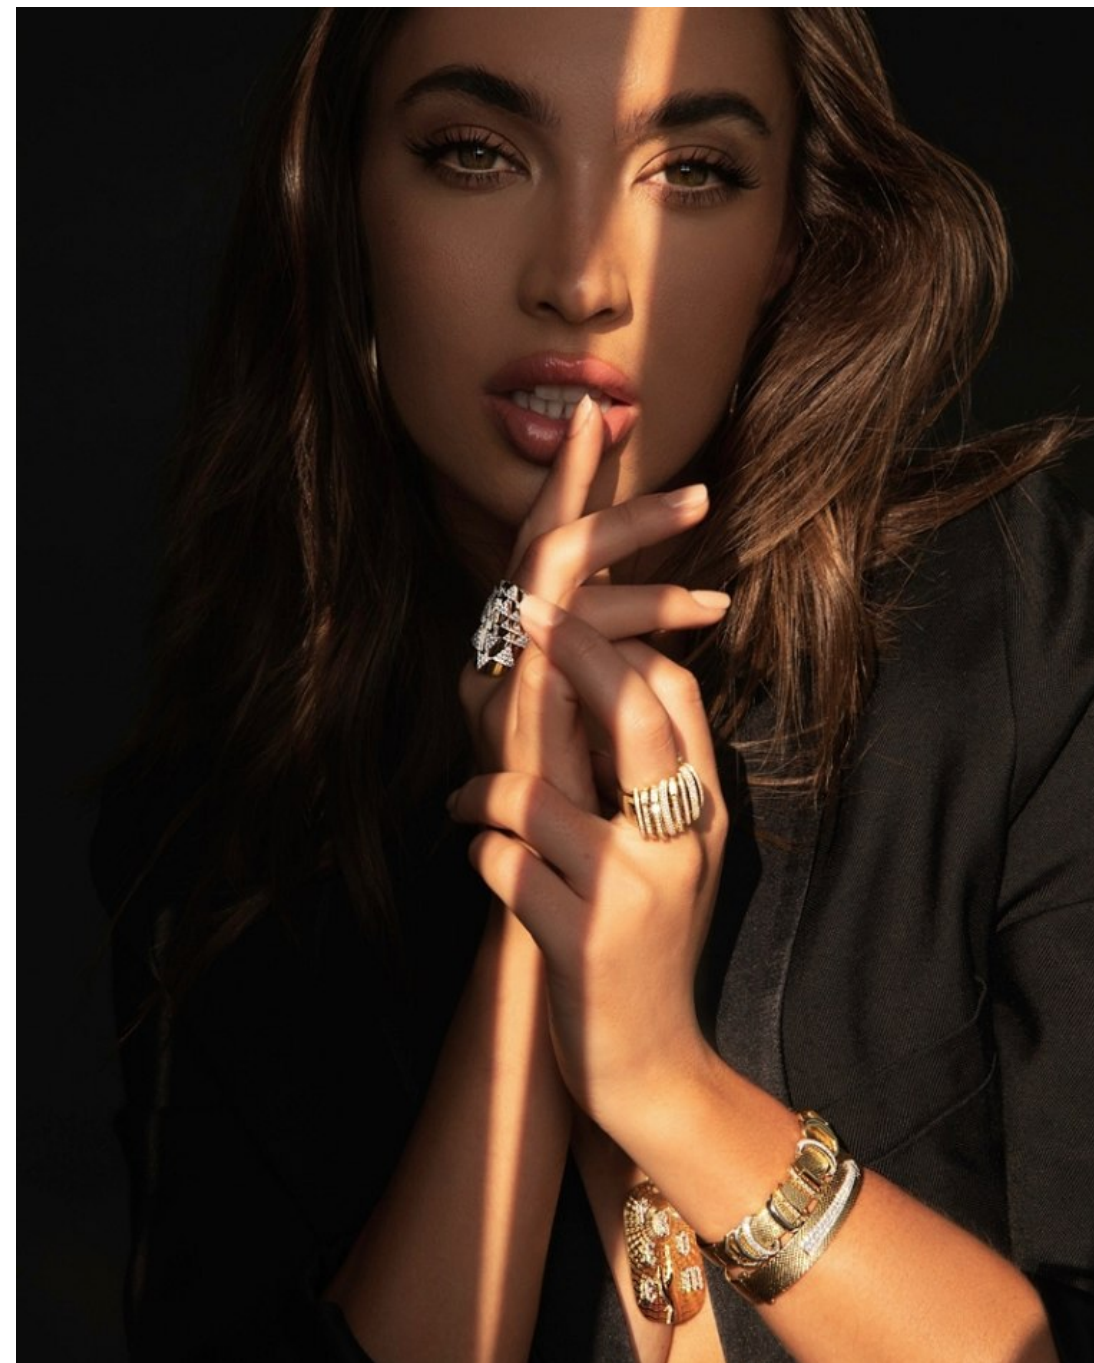

**CGM**  
CAROLINE GLEASON  
MANAGEMENT

Chanel Stewart Height 5'9" | 175cm Bust 34" | 86cm Waist 24" | 61cm Hips 34" | 86cm  
Dress 2-4 US | 32-34 EU Shoe 7 US | 38 EU Hair Brown Eyes Green

Chanel Stewart    Height 5'9" | 175cm    Bust 34" | 86cm    Waist 24" | 61cm    Hips 34" | 86cm  
Dress 2-4 US | 32-34 EU    Shoe 7 US | 38 EU    Hair Brown    Eyes Green