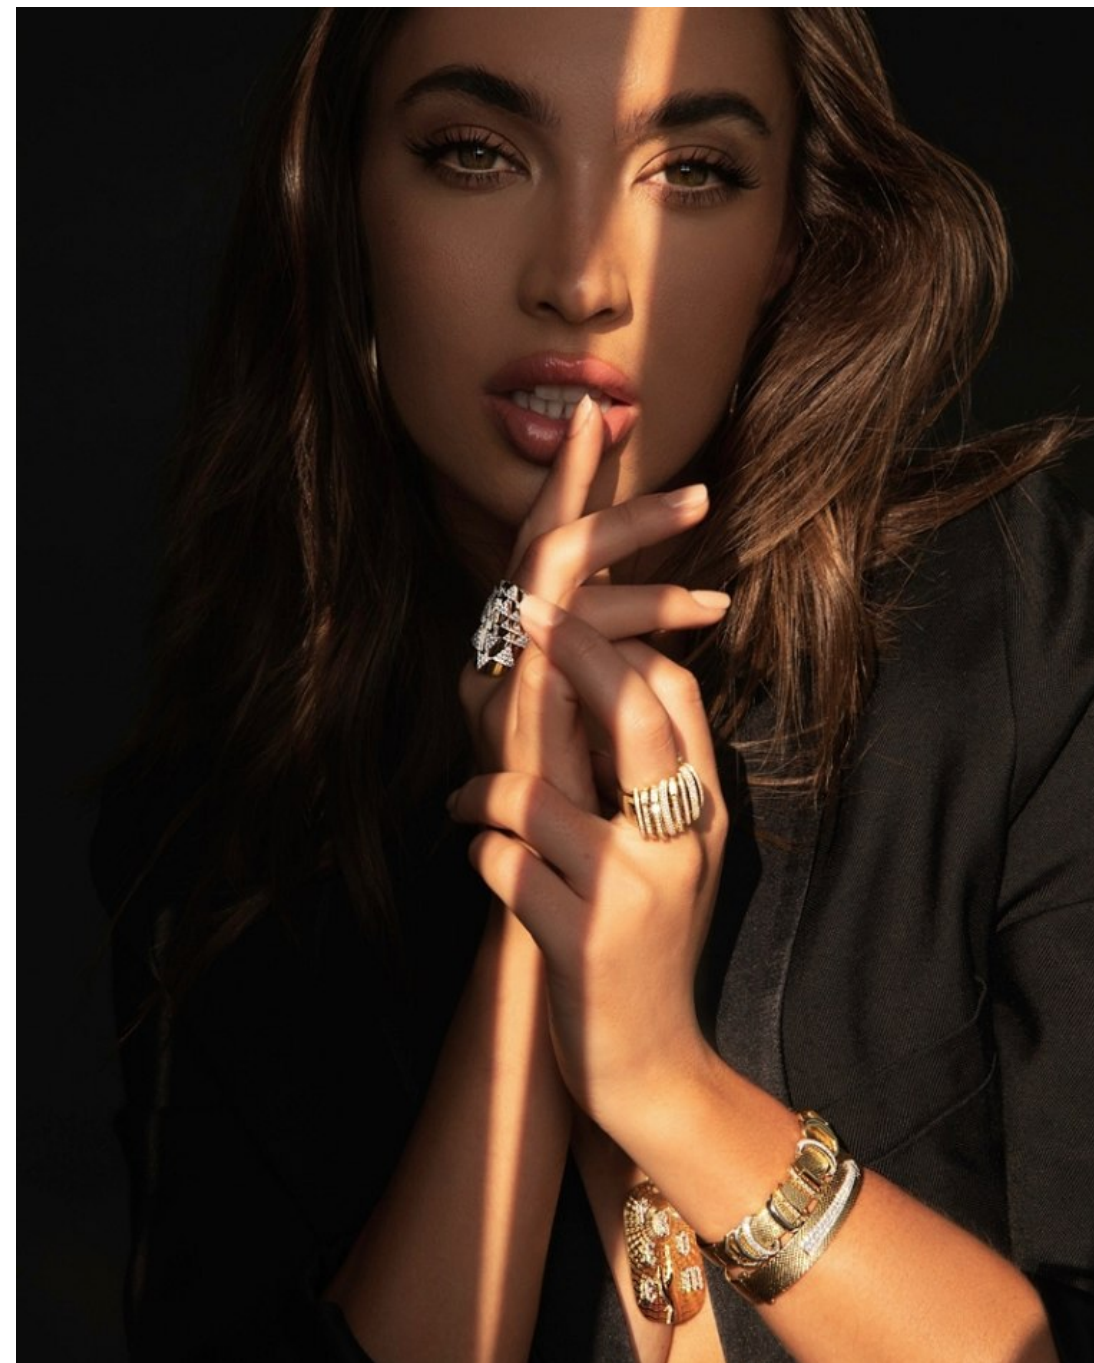

Chanel Stewart Height 5'9" | 175cm Bust 34" | 86cm Waist 24" | 61cm Hips 34" | 86cm
Dress 2-4 US | 32-34 EU Shoe 7 US | 38 EU Hair Brown Eyes Green

Chanel Stewart Height 5'9" | 175cm Bust 34" | 86cm Waist 24" | 61cm Hips 34" | 86cm
Dress 2-4 US | 32-34 EU Shoe 7 US | 38 EU Hair Brown Eyes Green

CGM
CAROLINE GLEASON
MANAGEMENT

Chanel Stewart Height 5'9" | 175cm Bust 34" | 86cm Waist 24" | 61cm Hips 34" | 86cm
Dress 2-4 US | 32-34 EU Shoe 7 US | 38 EU Hair Brown Eyes Green

Chanel Stewart Height 5'9" | 175cm Bust 34" | 86cm Waist 24" | 61cm Hips 34" | 86cm
Dress 2-4 US | 32-34 EU Shoe 7 US | 38 EU Hair Brown Eyes Green