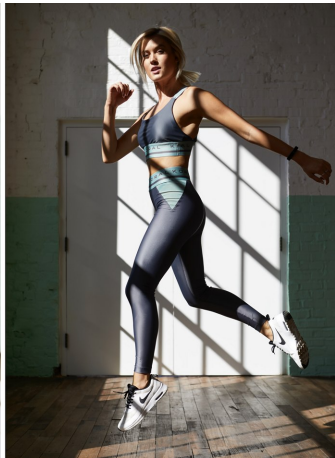

Jessica Byars Height 5'7" | 170cm Bust 34" | 86cm Waist 24" | 61cm Hips 34" | 86cm
 Dress 2 US | 32 EU Shoe 8.5 US | 39.5 EU Hair Blonde Eyes Blue

Opulent
YELLOWS

Jessica Byars Height 5'7" | 170cm Bust 34" | 86cm Waist 24" | 61cm Hips 34" | 86cm
Dress 2 US | 32 EU Shoe 8.5 US | 39.5 EU Hair Blonde Eyes Blue

Jessica Byars Height 5'7" | 170cm Bust 34" | 86cm Waist 24" | 61cm Hips 34" | 86cm
Dress 2 US | 32 EU Shoe 8.5 US | 39.5 EU Hair Blonde Eyes Blue

Show Off Your Skin

- ✓ **NOURISHING**
Shea & Mango Butter
- ✓ **HYDRATING**
Shea Butter & Sodium Hyaluronate
- ✓ **PLUMPING**
Peptides & Sodium Hyaluronate