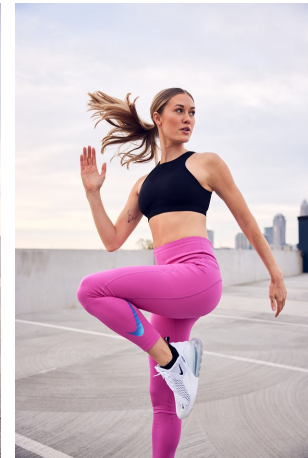

Jessica Byars Height 5'7" | 170cm Bust 34" | 86cm Waist 24" | 61cm Hips 34" | 86cm
 Dress 2 US | 32 EU Shoe 8.5 US | 39.5 EU Hair Blonde Eyes Blue

Opulent
YELLOWS

Jessica Byars Height 5'7" | 170cm Bust 34" | 86cm Waist 24" | 61cm Hips 34" | 86cm
Dress 2 US | 32 EU Shoe 8.5 US | 39.5 EU Hair Blonde Eyes Blue

Jessica Byars Height 5'7" | 170cm Bust 34" | 86cm Waist 24" | 61cm Hips 34" | 86cm
Dress 2 US | 32 EU Shoe 8.5 US | 39.5 EU Hair Blonde Eyes Blue

Show Off Your Skin

- ✓ **NOURISHING**
Shea & Mango Butter
- ✓ **HYDRATING**
Shea Butter & Sodium Hyaluronate
- ✓ **PLUMPING**
Peptides & Sodium Hyaluronate