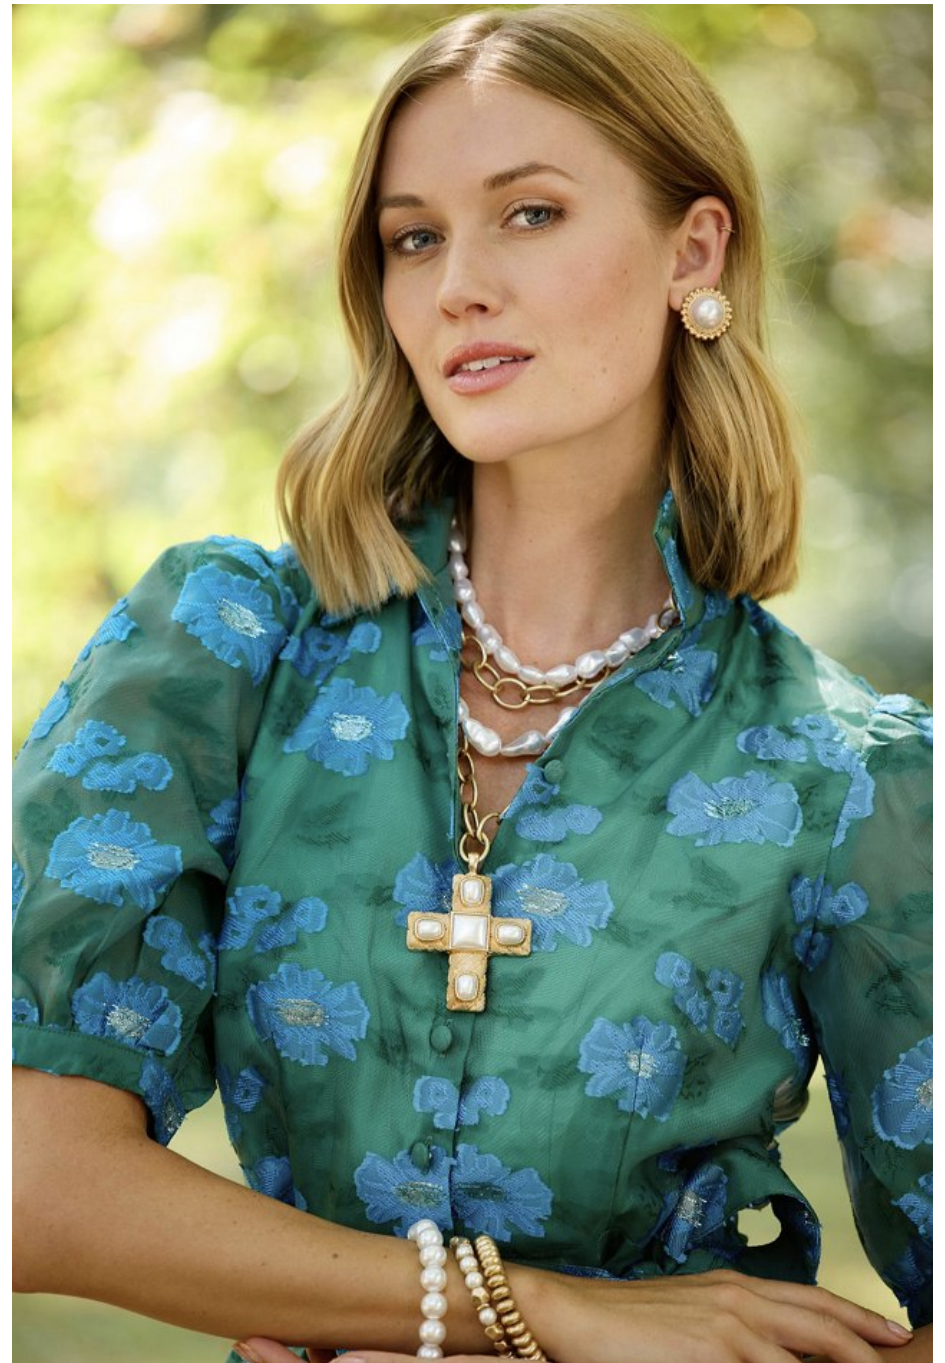

**CGM**  
CAROLINE GLEASON  
MANAGEMENT

Jessica Byars   Height 5'7" | 170cm   Bust 34" | 86cm   Waist 24" | 61cm   Hips 34" | 86cm  
Dress 2 US | 32 EU   Shoe 8.5 US | 39.5 EU   Hair Blonde   Eyes Blue